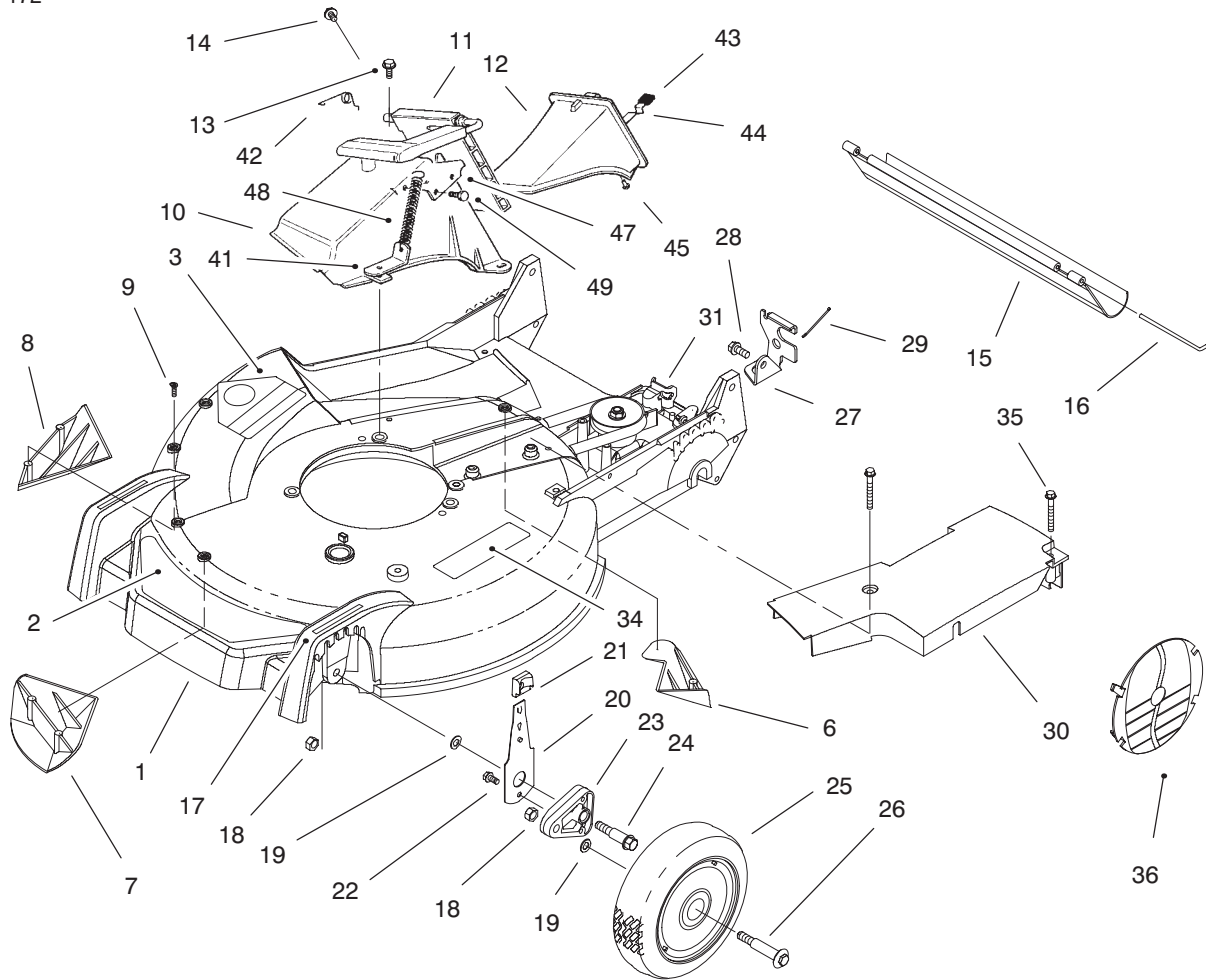

MODEL NO. 20481-7900001 & UP

PARTS  
CATALOG

21" RECYCLER<sup>®</sup>  
Mower

C-2396A

**HOUSING ASSEMBLY**

Ref. No.	Part No.	Description	No. Used
1	16-9489	Housing - 21" (Incl. Ref. #3, 5-9 pg. 1, 34 pg. 2)	1
2	93-3696	Decal - Deck	1
3	39-5770	Decal - Danger	1
6	92-1750	Plate - Kicker Rear	1
7	92-1720	Kicker - RH Front	1
8	92-1730	Kicker - LH Front	1
9	32144-111	Screw - PPH	6
10	82-9152	Chute - Discharge	1
11	93-7351	Door - Discharge	1
12	77-0500	Plug - Discharge (Incl. Ref. #43-45)	1
13	46-6811	Screw - Hex Washer Hd.	3
14	46-6810	Screw - Hex Washer Hd.	1
15	44-0580	Shield - Trailing	1

Ref. No.	Part No.	Description	No. Used
16	33-3208	Rod - Shield	1
17	92-2279	Decal - HOC	4
18	3296-6	Nut - Lock	4
19	40-1940	Washer	4
20	66-0541	Spring Arm Ass'y - Front	2
21	25-7740	Knob - Arm	2
22	32144-85	Screw - Hex Hd.	2
23	66-0580-03	Arm - Pivot	2
24	66-0560	Screw - Shoulder	2
25	14-9989	Wheel & Tire Assembly	2
26	27-6232	Bolt - Wheel	2
27	82-5680	Bracket - Adjustment Trac.	1
28	32144-70	Screw - Tapping	3
29	46-7030	Retainer - Cable	1
30	82-9910	Cover - Belt	1
31	62-6673	Gear Case Assembly	1