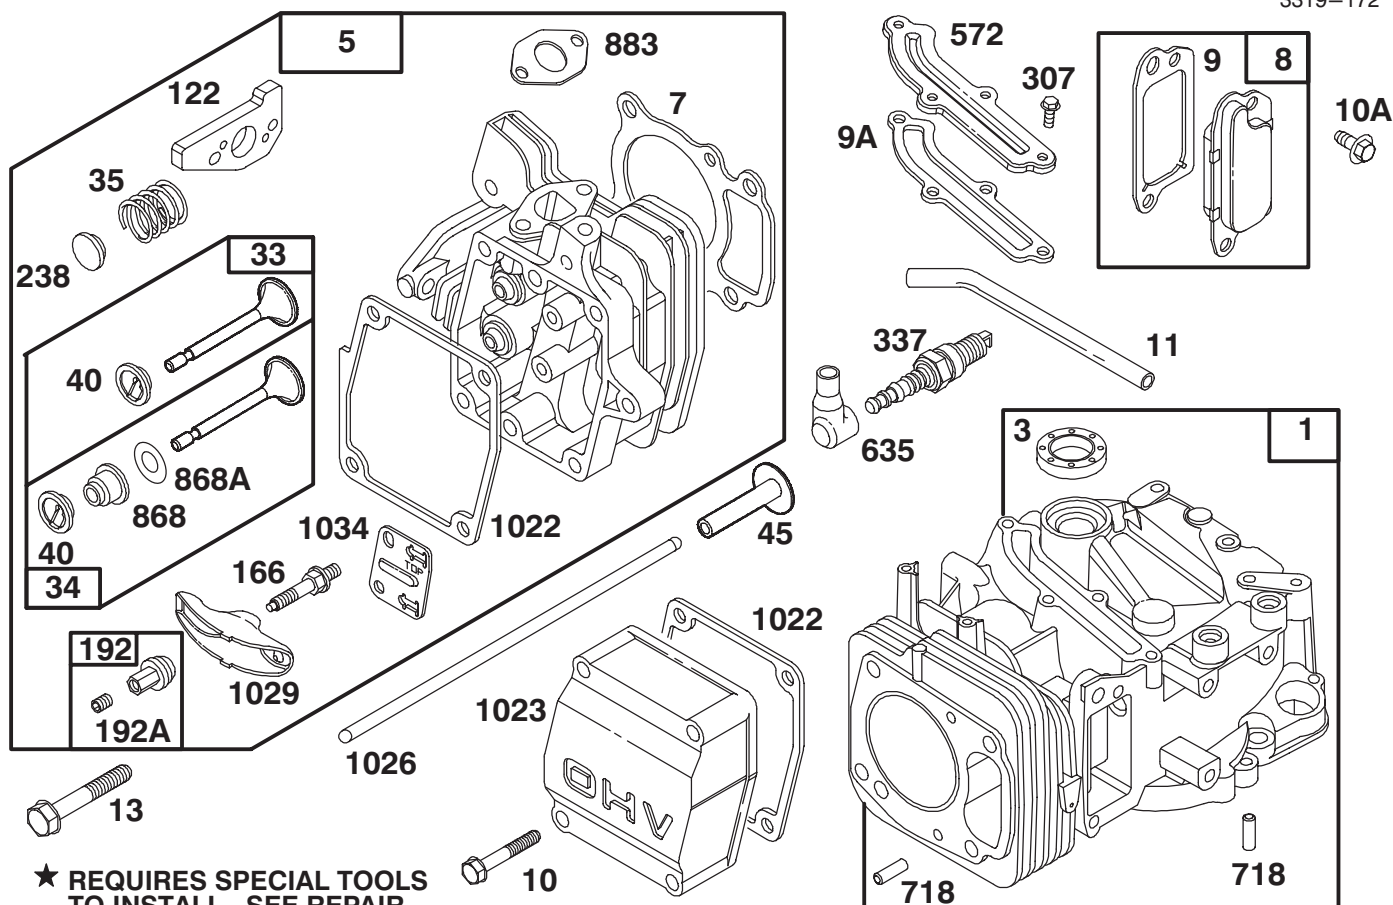

ENGINE GTS 150

Ref. No.	Part No.	Description	No. Used
1	77-7590	Cylinder Assy.	1
★3	77-9060	Seal - Oil	1
5	77-7730	Head - Cylinder	1
★7	77-7740	Gasket - Cylinder Head	1
8	77-9260	Breather Assy.	1
★9	77-9250	Gasket - Breather	1
★9A	77-7410	Gasket - Breather	1
10	77-7360	Screw - Hex. Head (Valve Cover)	1
10A	77-9200	Screw - Hex. Head	1
11	77-9410	Tube - Breather	1
13	77-7630	Screw - Cylinder Head	1
33	77-7860	Valve - Exhaust	1
34	77-7880	Valve - Intake	1
35	77-7810	Spring - Valve	1
40	77-7870	Retainer - Spring	1
45	77-7610	Tappet - Valve	1
●122	77-7820	Adapter Assy.	1
166	77-7780	Stud - Rocker Arm	1

Ref. No.	Part No.	Description	No. Used
192	77-7910	Ball & Screw - Rocker Arm	1
192A	77-9560	Screw - Set	1
238	77-7800	Cap - Valve	1
307	77-7420	Screw - Breather Cover Mtg.	1
337	77-7330	Plug - Spark	1
572	77-7400	Cover - Breather	1
635	77-7340	Elbow - Spark Plug	1
718	77-7600	Pin - Cylinder	1
★868	77-7890	Seal Assy. - Valve	1
★868A	77-7900	Gasket - Valve	1
★883	77-7760	Gasket - Exhaust	1
★1022	77-7320	Gasket - Rocker Cover	1
1023	77-9320	Cover - Valve	1
1026	77-7620	Rod - Push	1
1029	77-7790	Arm - Rocker	1
1034	77-7770	Guide - Push Rod	1

★ Included in Gasket Set—Part No. 77-8900

● Included in Carburetor Overhaul Kit—Part No. 77-9580