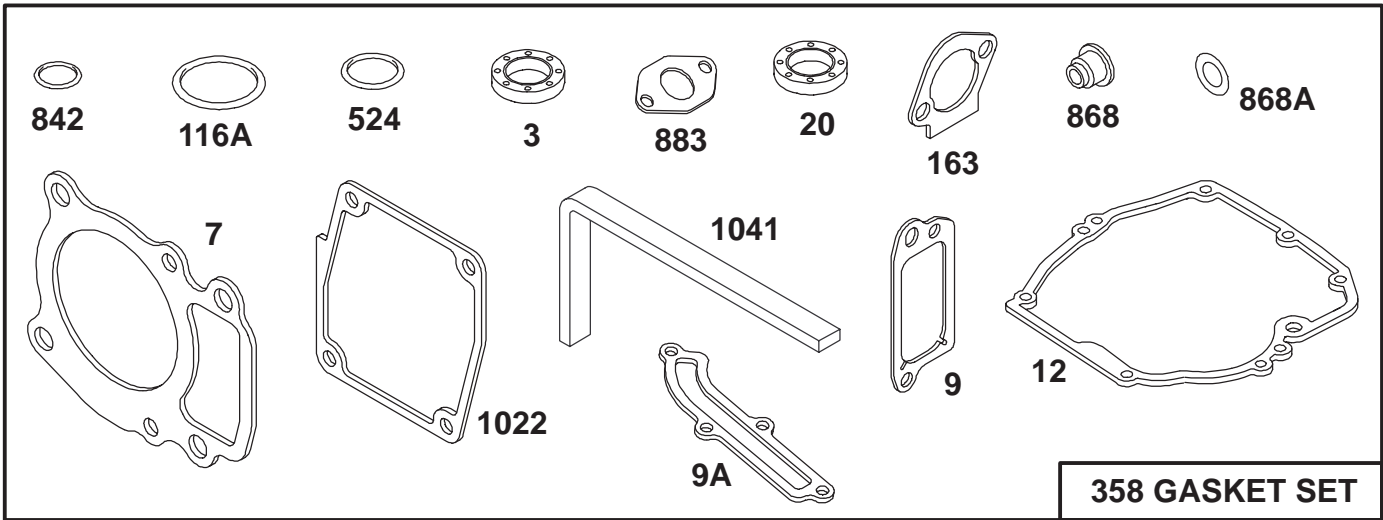

358 GASKET SET