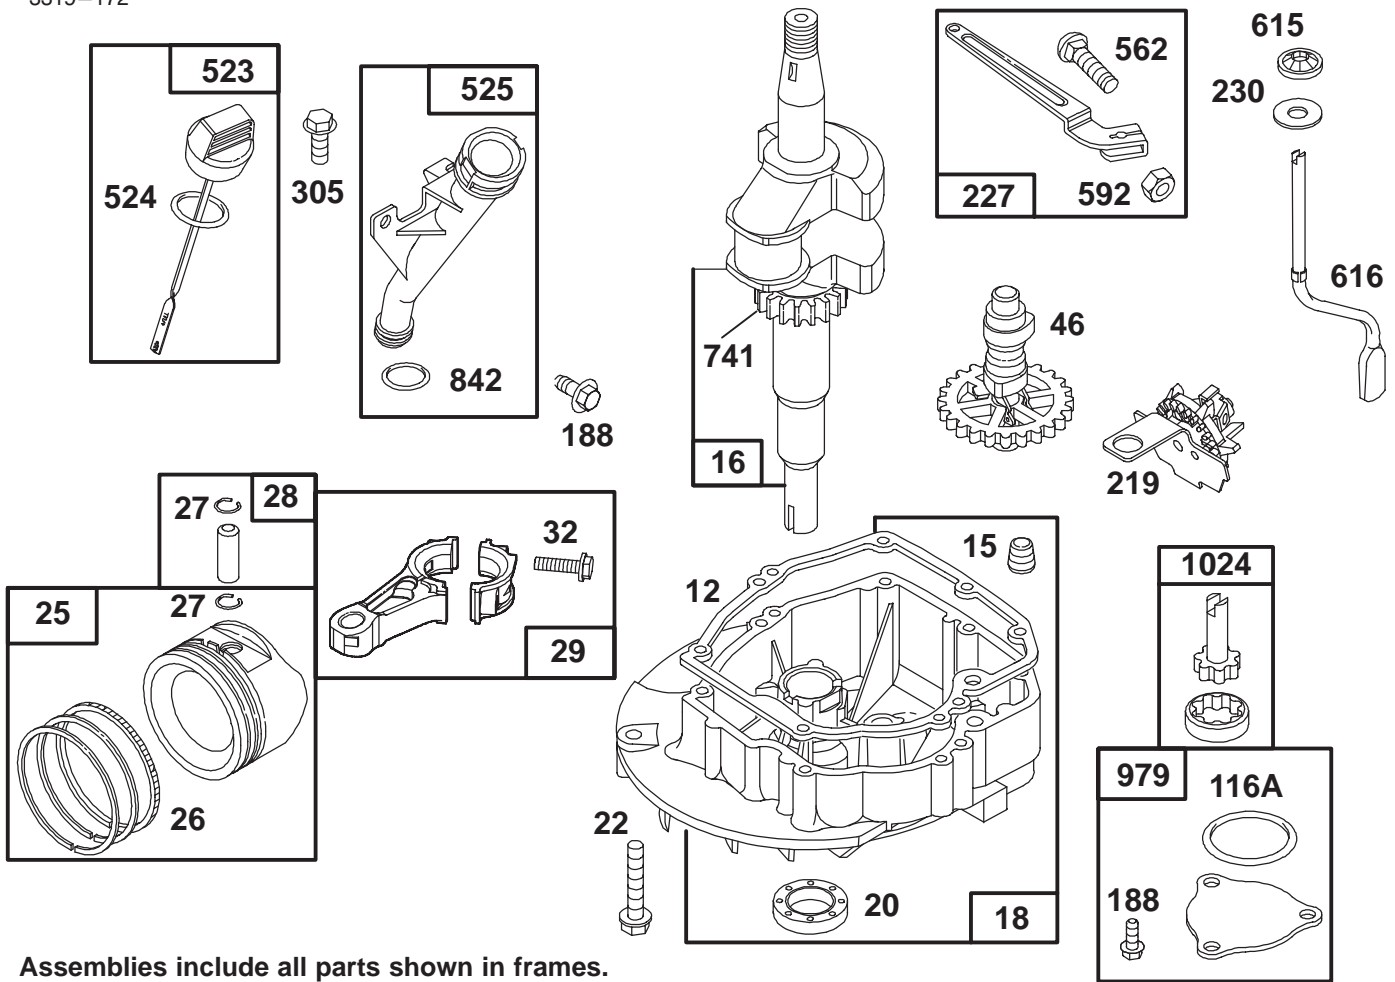

Assemblies include all parts shown in frames.

ENGINE GTS 150

Ref. No.	Part No.	Description	No. Used
★12	77-7550	Gasket – Engine Base	1
15	77-9590	Plug – Pipe	1
16	77-7520	Crankshaft	1
		Note: Order Part No. 77-7540 For Timing Gear Key.	
18	77-7560	Base – Engine	1
★20	77-7570	Seal – Oil	1
22	77-9070	Screw – Engine Base	1
25	77-7690	Piston Assy. (Std.)	1
26	77-7700	Ring Set (Std.)	1
27	77-7710	Lock – Piston Pin	1
28	77-9340	Pin Assy. – Piston	1
29	77-7690	Rod – Connecting	1
32	77-9350	Screw – Connecting Rod	1
46	77-7490	Gear – Cam	1
★116A	77-7660	O-Ring	1

Ref. No.	Part No.	Description	No. Used
188	94-1652	Screw – Hex. Head	1
219	77-7500	Gear – Governor	1
227	77-7370	Lever Assy. – Governor	1
230	77-7470	Washer	1
305	77-8310	Screw – Hex. Head	1
523	77-7260	Dipstick – Oil	1
★524	77-7270	Seal – O-Ring	1
525	77-7280	Tube – Oil Filler	1
562	77-7380	Bolt – Governor Lever	1
592	77-7390	Nut – Hex.	1
615	77-7480	Pushnut	1
616	77-7460	Crank – Governor	1
741	77-7530	Gear – Timing	1
★842	77-7300	Seal – O-Ring	1
979	77-7650	Cover – Oil Pump	1
1024	77-7640	Pump – Oil	1

★ Included in Gasket Set—Part No. 77-8900