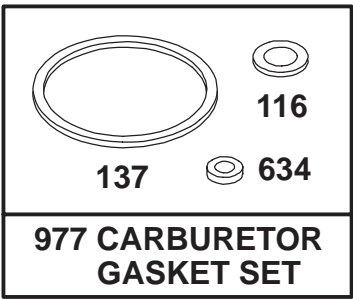

977 CARBURETOR GASKET SET

Assemblies include all parts shown in frames.

ENGINE GTS 150

Ref. No.	Part No.	Description	No. Used
★3	77-9060	Seal - Oil	1
★7	77-7740	Gasket - Cylinder Head	1
★9	77-9250	Gasket - Breather	1
★9A	77-7410	Gasket - Breather	1
★12	77-7550	Gasket - Engine Base	1
★20	77-7570	Seal - Oil	1
●104	77-8180	Pin - Float Hinge	1
●◆116	77-8210	Gasket - Sealing	1
★116A	77-7660	O-Ring	1
◆117	77-9610	Jet - Main	1
●118	77-9620	Valve and Spring - Needle	1
121	77-9580	Carburetor Overhaul Kit	1
●122	77-7820	Adapter Assembly	1
●127	94-1651	Plug - Welch	1
●134	77-8110	Valve - Inlet (Includes Seat)	1

Ref. No.	Part No.	Description	No. Used
●◆137	77-8200	Gasket - Float Bowl	1
★163	77-7960	Gasket - Air Cleaner	1
358	77-8900	Gasket Set	1
★524	77-7270	Seal - O-Ring	1
◆634	77-8150	Washer - Seal	1
★842	77-7300	Seal - O-Ring	1
★868	77-7890	Seal Assy. - Valve	1
★868A	77-7900	Seal - Valve	1
★883	77-7760	Gasket - Exhaust	1
977	77-8930	Carburetor Gasket Set	1
★1022	77-7320	Gasket - Rocker Cover	1
●1039	77-7250	Limiter - Float	1
★1041	77-8590	Seal - Foam	1
●1091	77-9650	Cap - Limiter	1

● Incl. in Carburetor Overhaul Kit—Part No. 77-9580

◆ Incl. in Carburetor Gasket Set—Part No. 77-8930

★ Included in Gasket Set—Part No. 77-8900