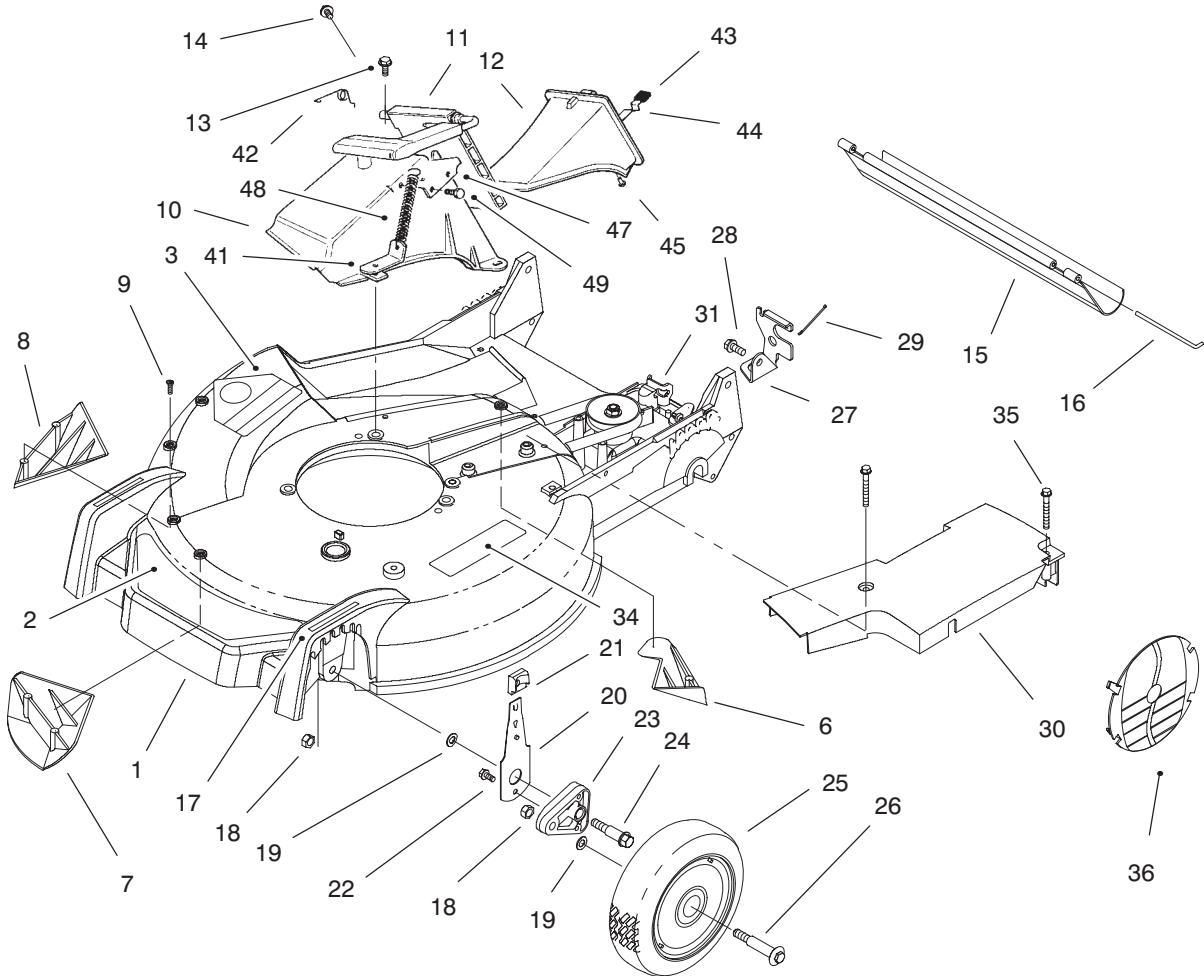

MODEL NO. 20481-7900001 & UP

PARTS  
CATALOG

21" RECYCLER<sup>®</sup>  
Mower

C-2396A

**HOUSING ASSEMBLY**

Ref. No.	Part No.	Description	No. Used
1	16-9489	Housing - 21" (Incl. Ref. #3, 5-9 pg. 1, 34 pg. 2)	1
2	93-3696	Decal - Deck	1
3	39-5770	Decal - Danger	1
6	92-1750	Plate - Kicker Rear	1
7	92-1720	Kicker - RH Front	1
8	92-1730	Kicker - LH Front	1
9	32144-111	Screw - PPH	6
10	82-9152	Chute - Discharge	1
11	93-7351	Door - Discharge	1
12	77-0500	Plug - Discharge (Incl. Ref. #43-45)	1
13	46-6811	Screw - Hex Washer Hd.	3
14	46-6810	Screw - Hex Washer Hd.	1
15	44-0580	Shield - Trailing	1

Ref. No.	Part No.	Description	No. Used
16	33-3208	Rod - Shield	1
17	92-2279	Decal - HOC	4
18	3296-6	Nut - Lock	4
19	40-1940	Washer	4
20	66-0541	Spring Arm Ass'y - Front	2
21	25-7740	Knob - Arm	2
22	32144-85	Screw - Hex Hd.	2
23	66-0580-03	Arm - Pivot	2
24	66-0560	Screw - Shoulder	2
25	14-9989	Wheel & Tire Assembly	2
26	27-6232	Bolt - Wheel	2
27	82-5680	Bracket - Adjustment Trac.	1
28	32144-70	Screw - Tapping	3
29	46-7030	Retainer - Cable	1
30	82-9910	Cover - Belt	1
31	62-6673	Gear Case Assembly	1