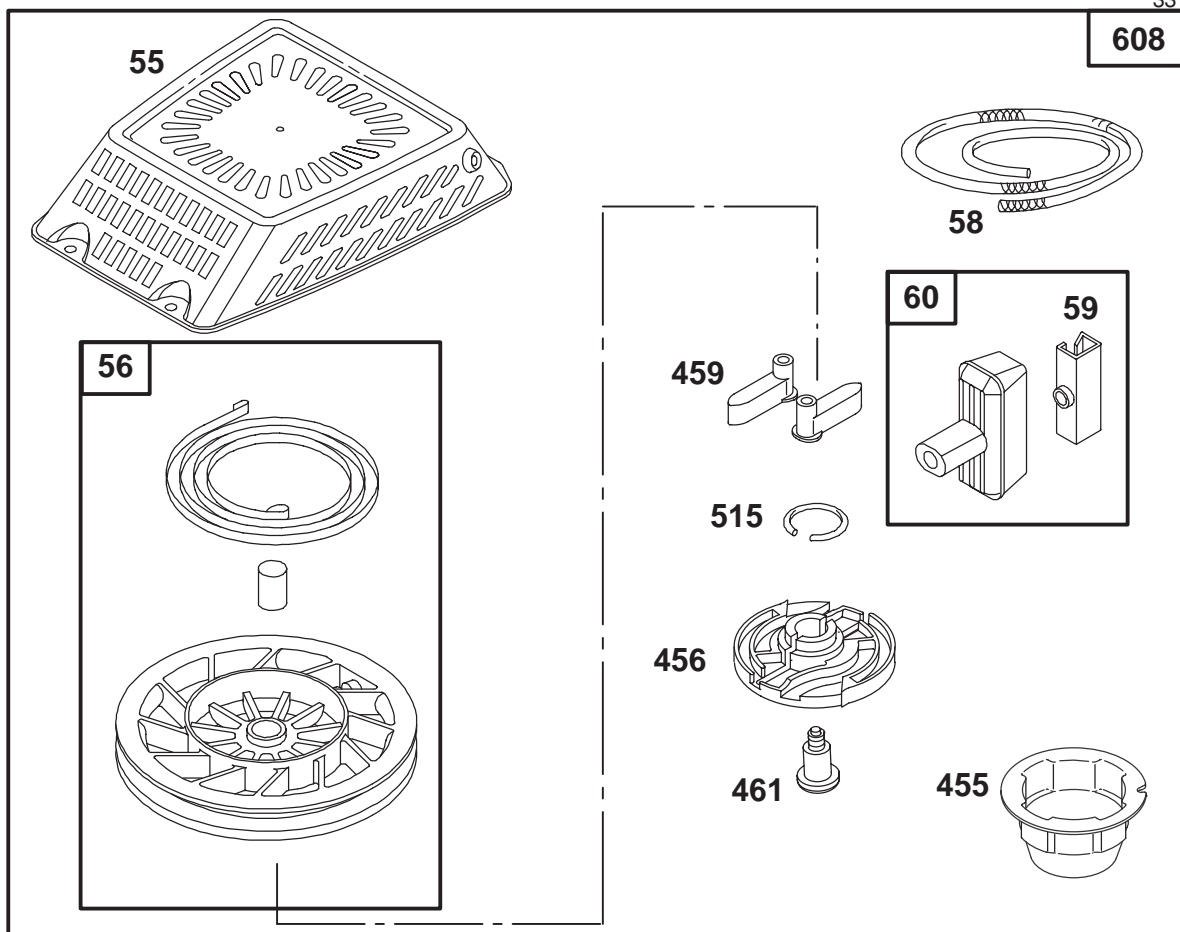

Assemblies include all parts shown in frames.

ENGINE GTS 150

Ref. No.	Part No.	Description	No. Used
55	94-1656	Housing - Rewind Starter	1
56	94-1657	Pulley - Rewind Starter	1
58	94-1668	Rope - Starter (Cut To Suit)	1
59	77-7210	Insert - Rewind Handle	1
60	77-8510	Handle - Rewind Starter	1
65	77-8300	Screw - Hex. Head	1

Ref. No.	Part No.	Description	No. Used
455	94-1653	Cup - Starter	1
456	94-1659	Retainer - Rewind Starter	1
459	94-1654	Pawl - Starter	1
461	94-1660	Screw - Rewind Starter	1
515	94-1655	Spring - Torsion	1
608	94-1661	Starter Assy. - Rewind	1
	77-9020	Short Block	1