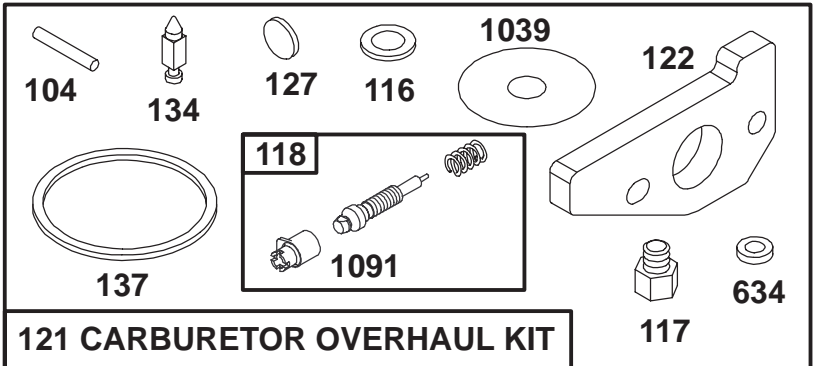

121 CARBURETOR OVERHAUL KIT