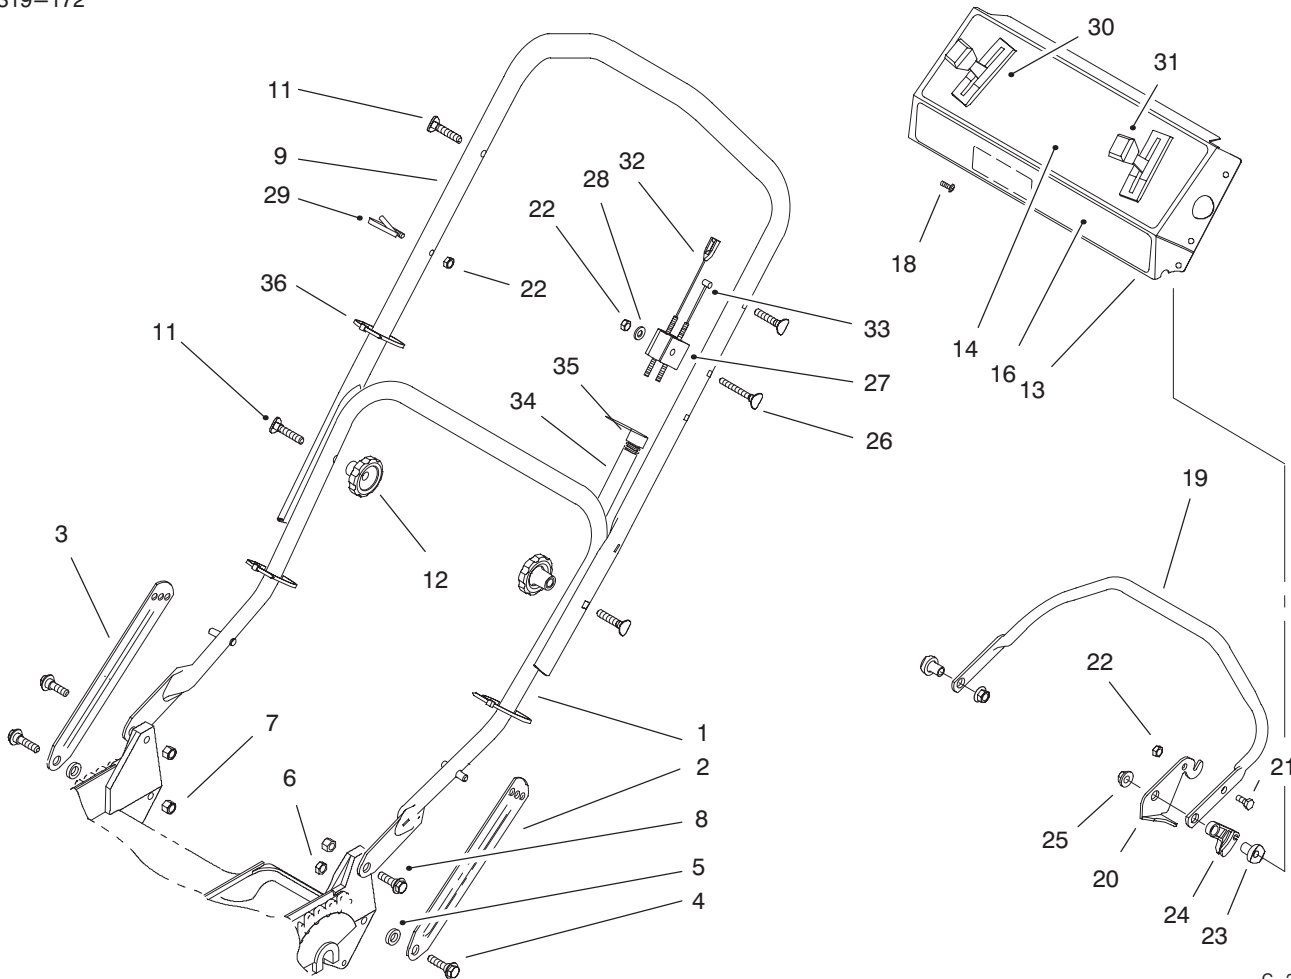

C-2416A

HANDLE ASSEMBLY

Ref. No.	Part No.	Description	No. Used
1	43-1362	Handle - Lower	1
2	84-8361	Latch - Handle LH	1
3	84-8401	Latch - Handle RH	1
4	27-7210	Screw - Shoulder	2
5	3-3287	Spacer	2
6	3296-47	Nut - Lock	1
7	3296-72	Nut - Lock	3
8	27-7211	Screw - Shoulder	2
9	94-4922	Handle - Upper	1
11	92-2260	Screw - Handle	4
12	19-4050	Knob	2
13	16-9479	Panel - Control (Incl. Ref. #14)	1
14	93-7166	Decal - Instruction	1
16	93-3697	Decal - Panel Front	1
18	92-9665	Screw - Phillips Hd.	5
19	52-7430	Bar - Control	1
20	66-5351	Lever - Control	1

Ref. No.	Part No.	Description	No. Used
21	321-39	Screw - Hex Hd. Cap	1
22	3296-73	Nut - Lock	3
23	49-1630	Spacer - Support	2
24	46-5520	Lever - Traction	1
25	3296-74	Nut - Flange	2
26	92-2269	Screw - Handle	1
27	46-6980	Support - Cable	1
28	3256-1	Washer - Flat	1
29	86-9671	Guide - Rope	1
30	76-2712	Control - Speed Ground	1
31	71-8391	Control - Throttle	1
32	76-4331	Cable - Brake	1
33	46-5481	Cable - Traction	1
34	46-6440	Cover - Cables Control	1
35	2412-50	Clip - Tubing Convuluted	3
36	3290-378	Tie - Cable	3

*Not Illustrated