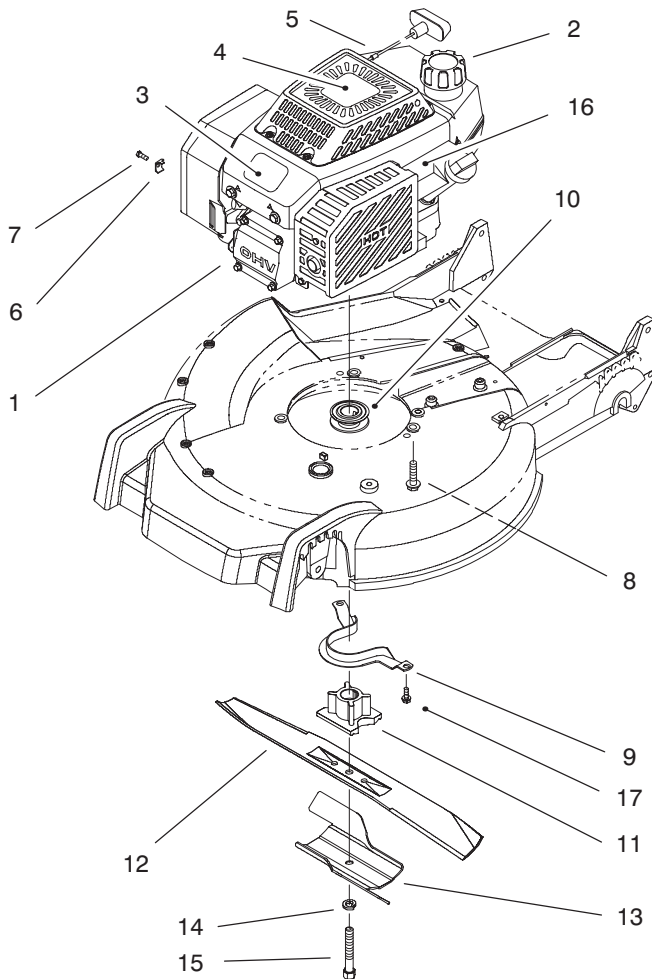

C-2397

ENGINE ASSEMBLY

Ref. No.	Part No.	Description	No. Used	Ref. No.	Part No.	Description	No. Used
1	94-1604	Engine GTS-150	1	10	62-7550	Pulley - Driver	1
2	55-3570	Gas Cap Assembly	1	11	93-4107	Retainer - Blade	1
3	92-2289	Plate - Logo Toro	1	12	93-4106	Blade - 21"	1
4	94-6060	Decal - Engine	1	13	94-1608	Stiffener - Blade	1
5	2210-316	Stop - Rope (P/W Eng.)	1	14	3253-22	Washer - Lock	1
6	2210-249	Clamp - Casing (P/W Eng.)	1	15	26-0670	Bolt - Blade	1
7	86-7990	Screw - Clamp (P/W Eng.)	1	16	77-9550	Cover - Brake (P/W Engine)	1
8	32144-102	Screw	3	17	32144-70	Screw - Tapping	2
9	66-0570	Guide - Belt	1