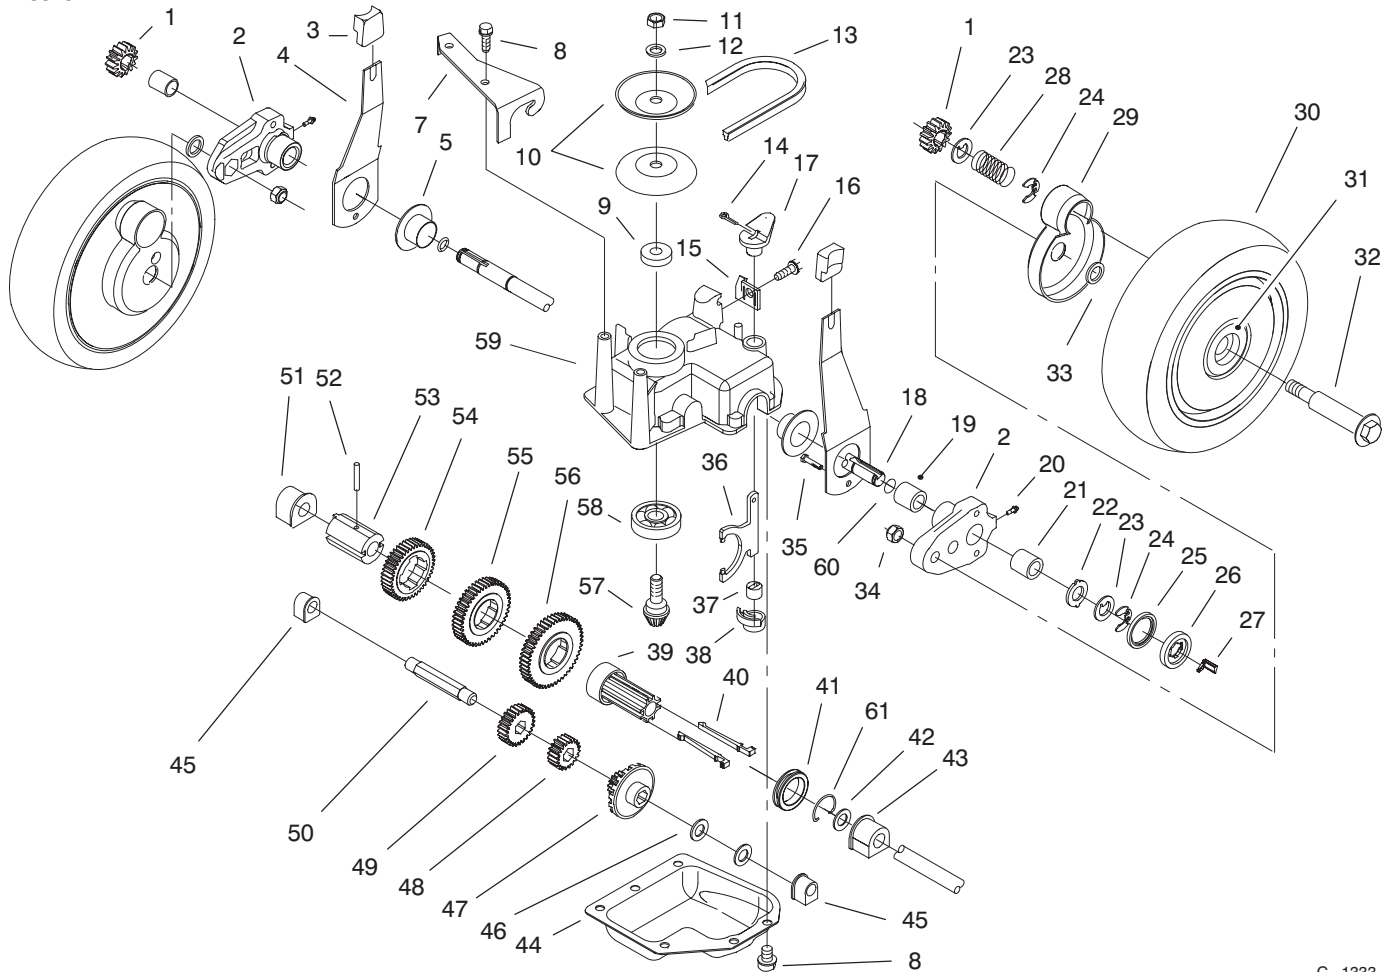

MODEL NO. 20481-7900001 & UP

PARTS  
CATALOG

21" RECYCLER<sup>®</sup>  
Mower

C-2396A

**HOUSING ASSEMBLY**

Ref. No.	Part No.	Description	No. Used
1	16-9489	Housing - 21" (Incl. Ref. #3, 5-9 pg. 1, 34 pg. 2)	1
2	93-3696	Decal - Deck	1
3	39-5770	Decal - Danger	1
6	92-1750	Plate - Kicker Rear	1
7	92-1720	Kicker - RH Front	1
8	92-1730	Kicker - LH Front	1
9	32144-111	Screw - PPH	6
10	82-9152	Chute - Discharge	1
11	93-7351	Door - Discharge	1
12	77-0500	Plug - Discharge (Incl. Ref. #43-45)	1
13	46-6811	Screw - Hex Washer Hd.	3
14	46-6810	Screw - Hex Washer Hd.	1
15	44-0580	Shield - Trailing	1

## HOUSING ASSEMBLY (Continued)

Ref. No.	Part No.	Description	No. Used
34	93-0248	Decal - Warning	1
35	37-7260	Screw - Tapping	2
36	91-2253	Cover - Wheel	1
41	71-9350	Bracket - Spring	1
42	80-3770	Retainer - Door	1
43	76-4650	Grip - Latch	1

Ref. No.	Part No.	Description	No. Used
44	76-4640	Latch - Plug	1
45	3295-35	Rivet	1
47	93-3154	Plate - Latch	1
48	76-4660	Spring - Extension	1
49	46-8090	Screw - Tapping	2

C-2397

## ENGINE ASSEMBLY

Ref. No.	Part No.	Description	No. Used	Ref. No.	Part No.	Description	No. Used
1	94-1604	Engine GTS-150	1	10	62-7550	Pulley - Driver	1
2	55-3570	Gas Cap Assembly	1	11	93-4107	Retainer - Blade	1
3	92-2289	Plate - Logo Toro	1	12	93-4106	Blade - 21"	1
4	94-6060	Decal - Engine	1	13	94-1608	Stiffener - Blade	1
5	2210-316	Stop - Rope (P/W Eng.)	1	14	3253-22	Washer - Lock	1
6	2210-249	Clamp - Casing (P/W Eng.)	1	15	26-0670	Bolt - Blade	1
7	86-7990	Screw - Clamp (P/W Eng.)	1	16	77-9550	Cover - Brake (P/W Engine)	1
8	32144-102	Screw	3	17	32144-70	Screw - Tapping	2
9	66-0570	Guide - Belt	1				