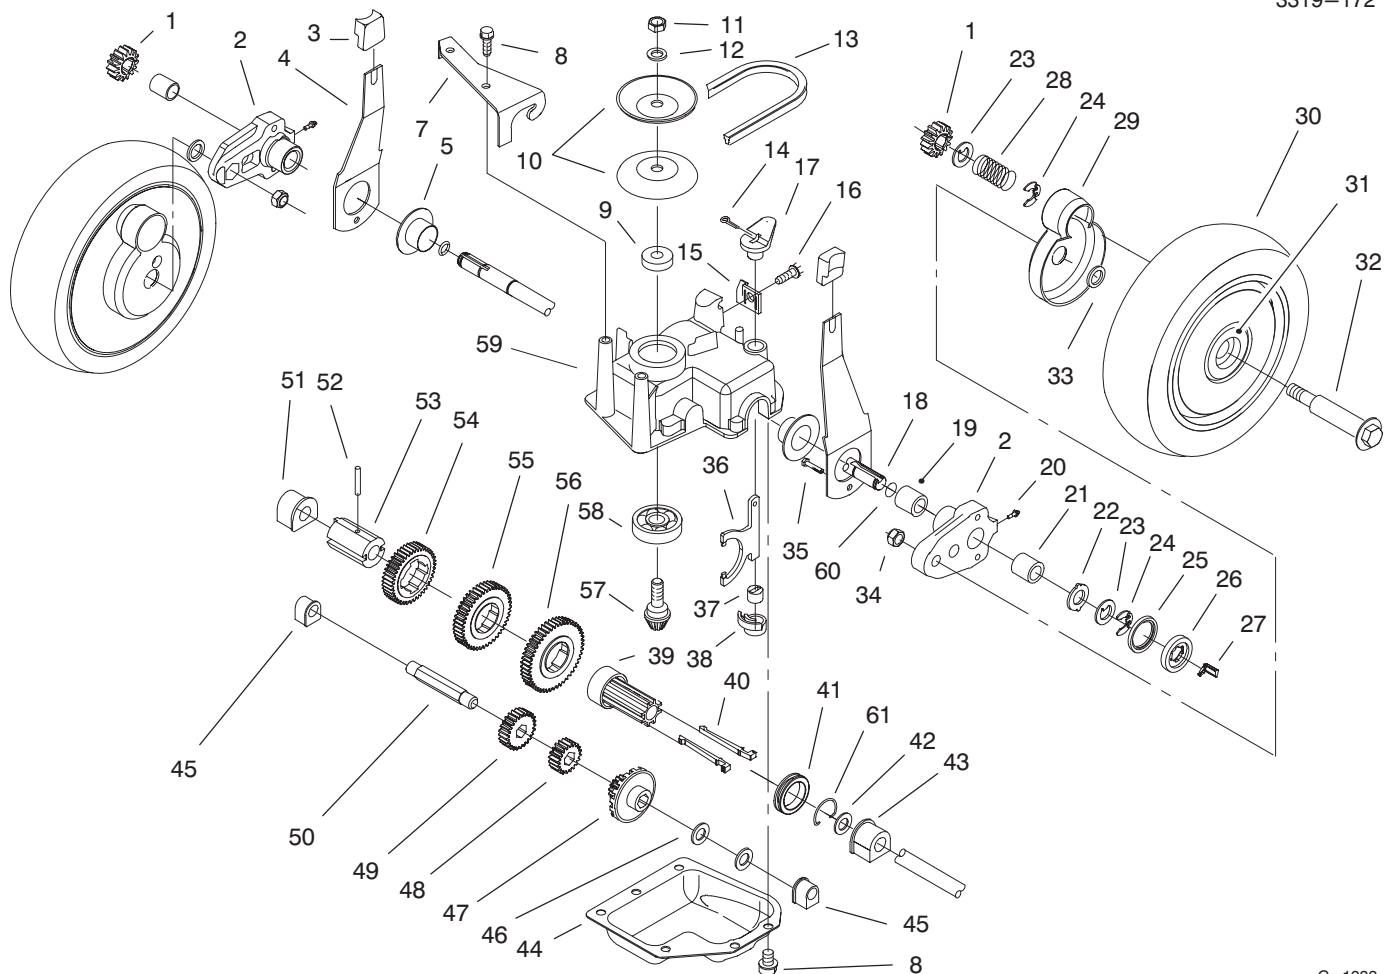

C-1333

GEAR CASE ASSEMBLY (CONTINUED)

Ref. No.	Part No.	Description	No. Used	Ref. No.	Part No.	Description	No. Used
49	55-3800	Gear – Pinion	1	56	55-3770	Gear – 49 Tooth 1st Gear	1
50	60-8800	Shaft – Intermediate	1	57	60-8890	Pinion – Bevel	1
51	60-8850	Bushing – Output Shaft	1	58	38-7820	Bearing – Ball	1
52	32121-120	Pin – Coil	1	59	60-8710	Gear Case – Upper	1
53	60-8790	Sleeve – Gear	1	60	237-153	O-Ring	2
54	55-3810	Gear – 39 Tooth 3rd Gear	1	61	65-5250	Clip – Spring	1
55	55-3790	Gear – 44 Tooth 2nd Gear	1	*	62-6673	Gear Case Assembly	1

*Not Illustrated