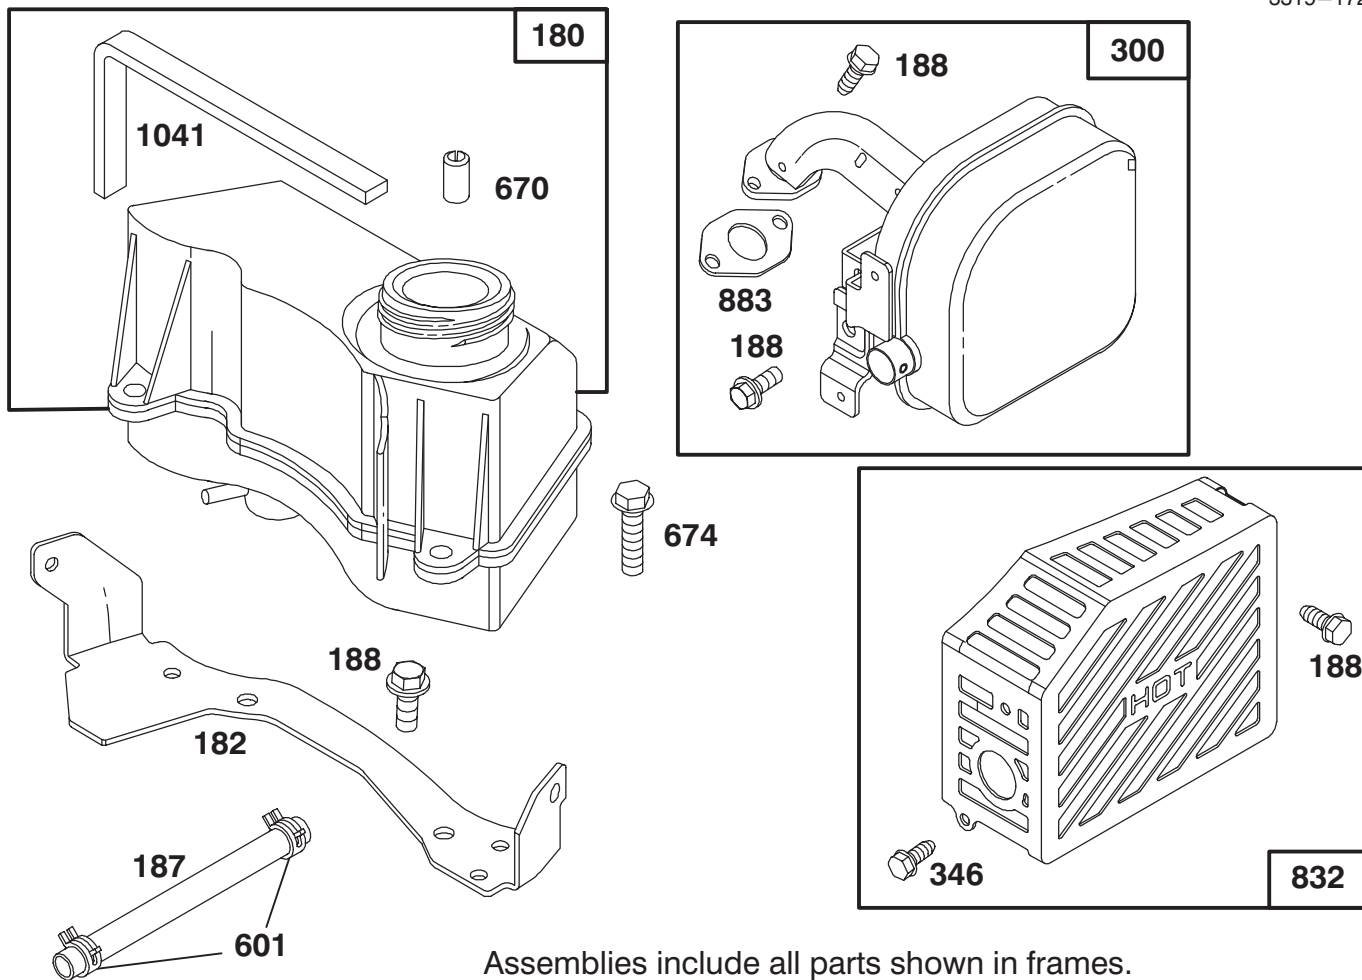

Assemblies include all parts shown in frames.

ENGINE GTS 150

Ref. No.	Part No.	Description	No. Used
180	77-8580	Tank Assy. - Fuel	1
182	77-7170	Bracket - Fuel Tank	1
187	77-4100	Hose - Fuel (Cut To Suit)	1
188	94-1652	Screw - Hex. Head	1
300	77-8640	Muffler - Exhaust	1
346	77-9430	Screw - Hex.	1
601	78-4690	Clamp - Fuel Hose	1

Ref. No.	Part No.	Description	No. Used
670	77-9030	Spacer - Fuel Tank (Includes 2)	1
674	77-8600	Screw - Tank Mtg.	1
832	77-9290	Guard - Muffler	1
*883	77-7760	Gasket - Exhaust	1
*1041	77-8590	Seal - Foam	1

* Included in Gasket Set-Part No. 77-8900