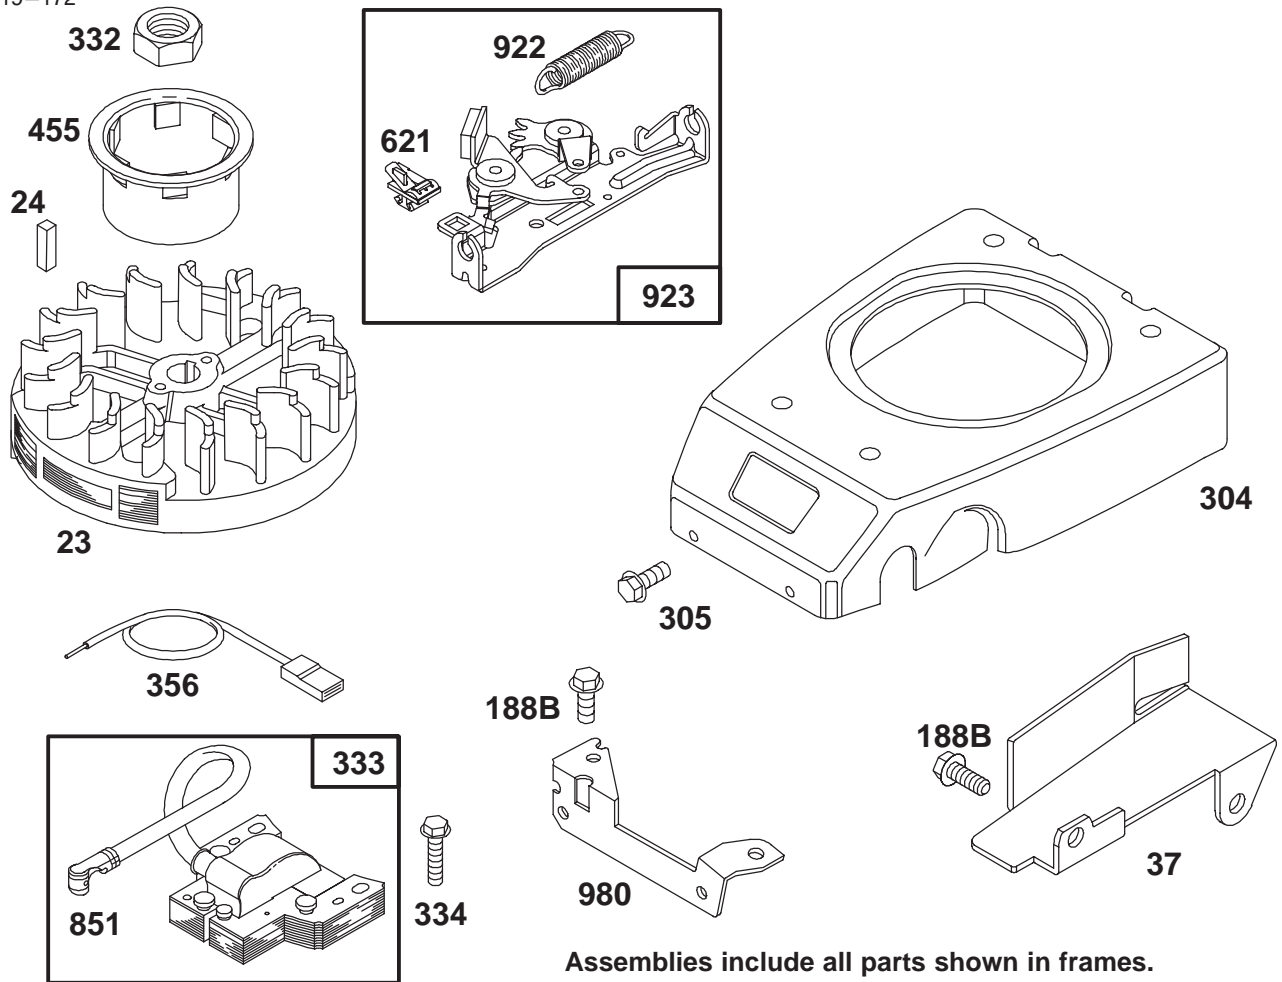

Assemblies include all parts shown in frames.

ENGINE GTS 150

Ref. No.	Part No.	Description	No. Used
23	77-8330	Flywheel - Magneto	1
24	77-8340	Key - Flywheel	1
37	77-7190	Guard - Flywheel	1
188B	77-7450	Screw - Hex. Head	1
304	94-1680	Housing - Blower	1
305	77-8310	Screw - Hex. Head	1
332	77-8360	Nut - Flywheel	1
333	77-8420	Armature - Magneto	1
334	77-9420	Screw - Armature Mtg.	1

Ref. No.	Part No.	Description	No. Used
356	77-8400	Wire - Ground	1
455	94-1653	Cup - Starter	1
621	77-8010	Switch - Stop	1
851	77-9450	Terminal - Spark Plug	1
922	94-1663	Spring - Brake	1
923	77-9460	Brake Assy.	1
980	77-7140	Bracket - Blower Hsg.	1