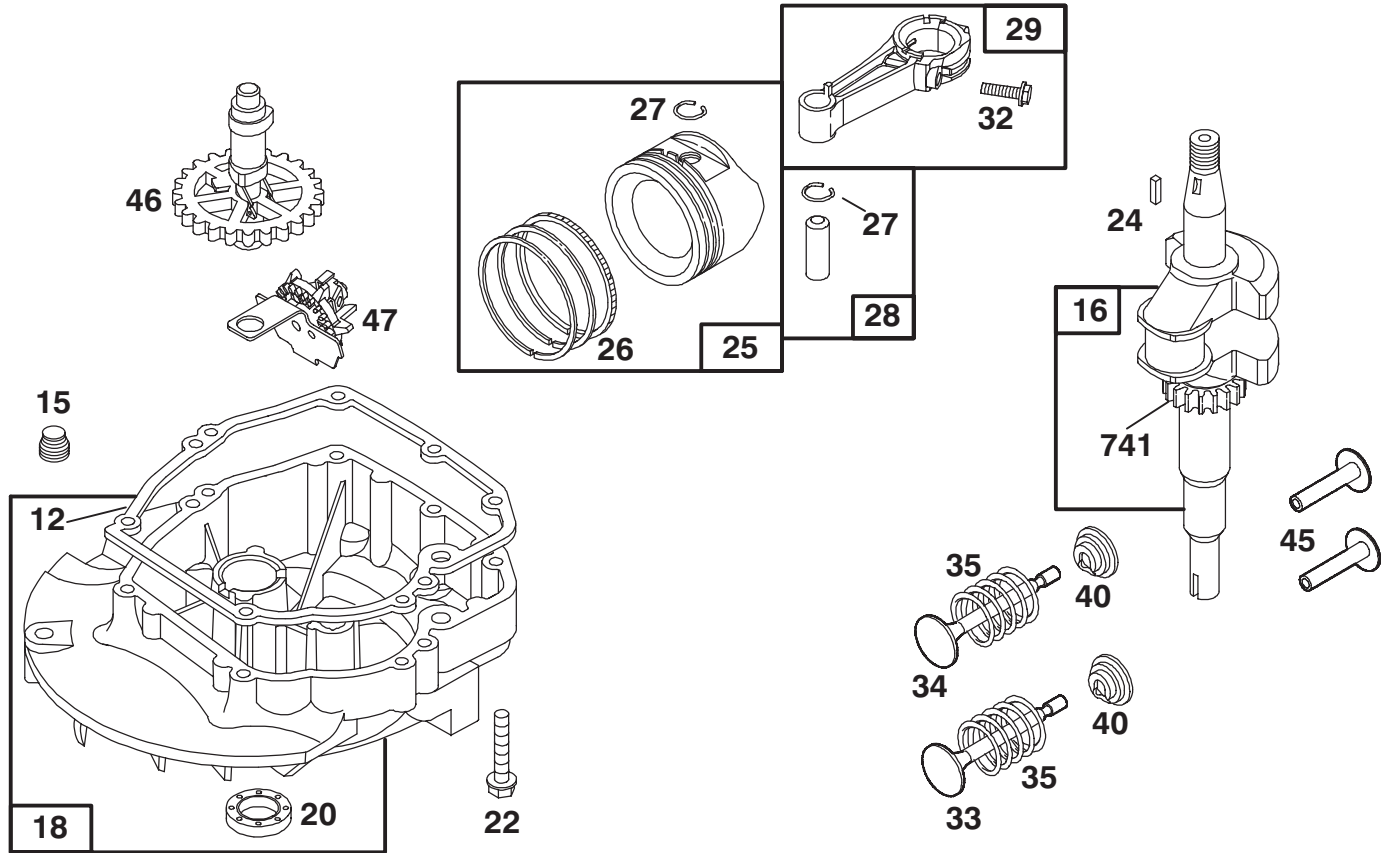

Assemblies include all parts shown in frames.

ENGINE BRIGGS & STRATTON MODEL 12F802-0667-01

Ref. No.	Part No.	Description	No. Used
★12	272198	Gasket – Crankcase	1
15	94720	Plug – Oil Drain	1
16	494546	Crankshaft	
		Note: Order 94388 For Timing Gear Key.	
18	493279	Sump – Engine	1
★20	399781	Seal – Oil	1
22	94220	Screw – Hex. Head	1
		Note: 94612 Screw – Hex. Head (One (1) Used in Hole Nearest Breather)	
24	222698	Key – Flywheel	1
25	493262	Piston Assy. (Standard)	1
	493385	Piston Assy. (.010" O.S.)	1
	493386	Piston Assy. (.020" O.S.)	1
	493387	Piston Assy. (.030" O.S.)	1
26	493261	Ring Set (Standard)	1
	493388	Ring Set (.010" O.S.)	1
	493389	Ring Set (.020" O.S.)	1
	493390	Ring Set (.030" O.S.)	1

Ref. No.	Part No.	Description	No. Used
27	26026	Lock – Piston Pin	1
28	298909	Pin – Piston (Standard)	1
	298908	Pin – Piston (.005" O.S.)	1
29	490566	Rod Assembly – Connecting	1
		Note: For Connecting Rod With .020" Undersize Crankpin Bearing – Order No. 490743.	
32	94699	Screw – Connecting Rod	1
33	262651	Valve – Exhaust	1
34	262652	Valve – Intake	1
35	262224	Spring – Valve	1
40	93312	Retainer – Valve Spring	1
45	262204	Tappet – Valve	1
46	492830	Gear – Cam	1
47	493737	Slinger – Oil	1
741	262598	Gear – Timing	1

★ Included in Gasket Set—Part No. 496316.