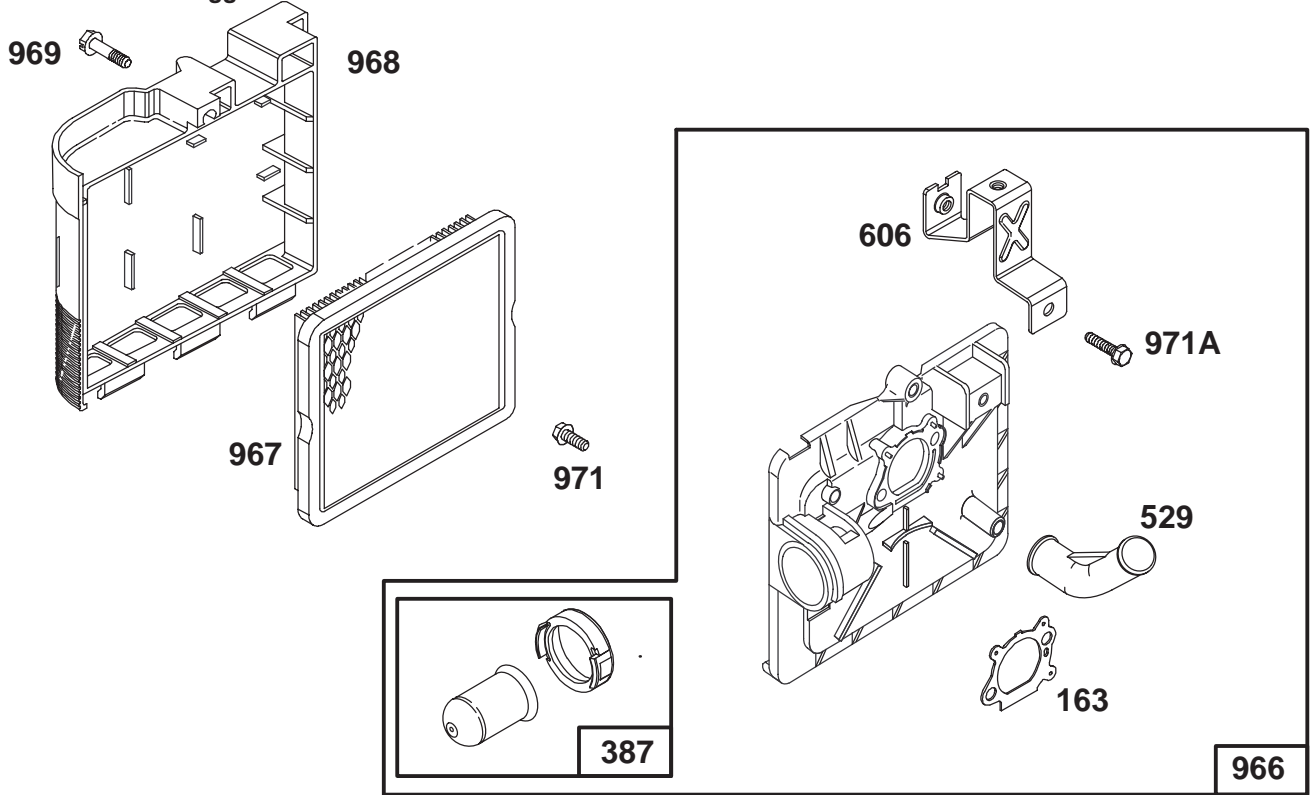

Assemblies include all parts shown in frames.

ENGINE BRIGGS & STRATTON MODEL 12F802-0667-01

Ref. No.	Part No.	Description	No. Used
163	272653	Gasket – Air Cleaner	1
387	496115	Primer–Carburetor	1
529	281299	Grommet – Breather	1
606	224815	Strap – Bracket	1
966	496116	Base – Air Cleaner	1

Ref. No.	Part No.	Description	No. Used
967	491588	Filter – Air	1
968	281340	Cover – Air Cleaner	1
969	94120	Screw – Cover Mtg.	1
971	94121	Screw – Air Cleaner	1
971A	94749	Screw – Hex. Head	1

* Included in Gasket Set—Part No. 496316.