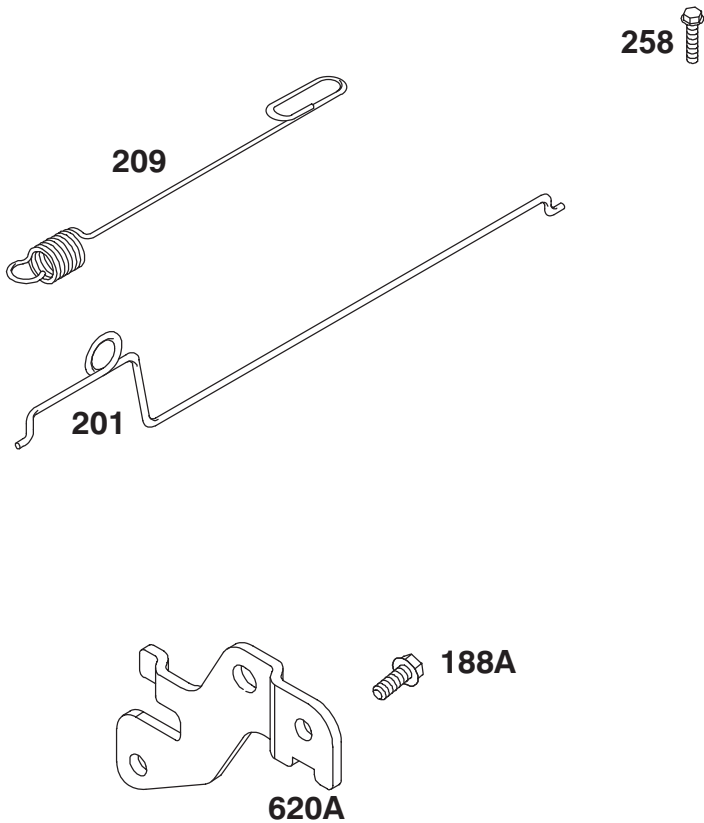

Ref. No.	Part No.	Description	No. Used
27	26026	Lock – Piston Pin	1
28	298909	Pin – Piston (Standard)	1
	298908	Pin – Piston (.005" O.S.)	1
29	490566	Rod Assembly – Connecting	1
		Note: For Connecting Rod With .020" Undersize Crankpin Bearing – Order No. 490743.	
32	94699	Screw – Connecting Rod	1
33	262651	Valve – Exhaust	1
34	262652	Valve – Intake	1
35	262224	Spring – Valve	1
40	93312	Retainer – Valve Spring	1
45	262204	Tappet – Valve	1
46	492830	Gear – Cam	1
47	493737	Slinger – Oil	1
741	262598	Gear – Timing	1

★ Included in Gasket Set—Part No. 496316.

Assemblies include all parts shown in frames.

ENGINE BRIGGS & STRATTON MODEL 12F802-0667-01

Ref. No.	Part No.	Description	No. Used
95	94098	Screw - Throttle Valve Mtg.	1
●104	231371	Pin - Float Hinge	1
●◆116		Gasket-Sealing (Sold in Kit Only)	1
124	94525	Screw - Carburetor Mtg.	1
125	497314	Carburetor	1
●127		Plug - Welch (Sold in Kit Only)	1
130	224908	Valve - Throttle	1
131	493267	Shaft - Throttle	1
133	398187	Float Assy. - Carburetor	1
●134	398188	Valve - Inlet (Includes Seat)	1

Ref. No.	Part No.	Description	No. Used
●◆137		Gasket - Bowl (Sold in Kit Only)	1
●◆617	270344	Seal - Fuel Intake Tube	1
●◆634		Washer - Shaft (Sold in Kit Only)	1
955	497315	Screw - Bowl Mtg. (Std.) Note: 496495 Screw - Bowl Mtg. (High Altitude)	1
975	493640	Bowl Assy. - Carburetor	1

● Included in Carburetor Kit-Part No. 493762.

◆ Included in Carburetor Gasket Set-Part No. 490937.

Assemblies include all parts shown in frames.

ENGINE BRIGGS & STRATTON MODEL 12F802-0667-01

Ref. No.	Part No.	Description	No. Used
188	94644	Screw - Hex. Head	1
188A	94602	Screw - Hex. Head	1
201	262579	Link - Governor	1
209	263046	Spring - Governor	1
258	94512	Screw - Hex. Head	1
620	497203	Bracket - Carburetor	1