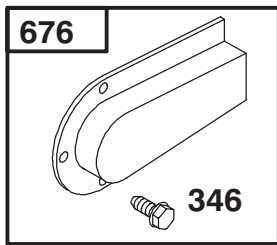

Assemblies include all parts shown in frames.

ENGINE BRIGGS & STRATTON MODEL 12F802-0667-01

Ref. No.	Part No.	Description	No. Used
81	223664	Lock – Muffler Screw	1
187	492790	Hose – Fuel	1
188	398540	Screw – Tank Mounting	1
284	94511	Screw – Shoulder	1
300	496106	Muffler – Exhaust	1
346	93705	Screw – Hex. Head	1
601	93053	Clamp – Hose	1

Ref. No.	Part No.	Description	No. Used
613	94231	Screw – Shoulder	1
670	280512	Spacer – Fuel Tank	1
676	493871	Deflector – Muffler	1
★883	272253	Gasket – Exhaust	1
957	397974	Cap Assy. – Fuel	1
972	495224	Tank Assembly – Fuel	1