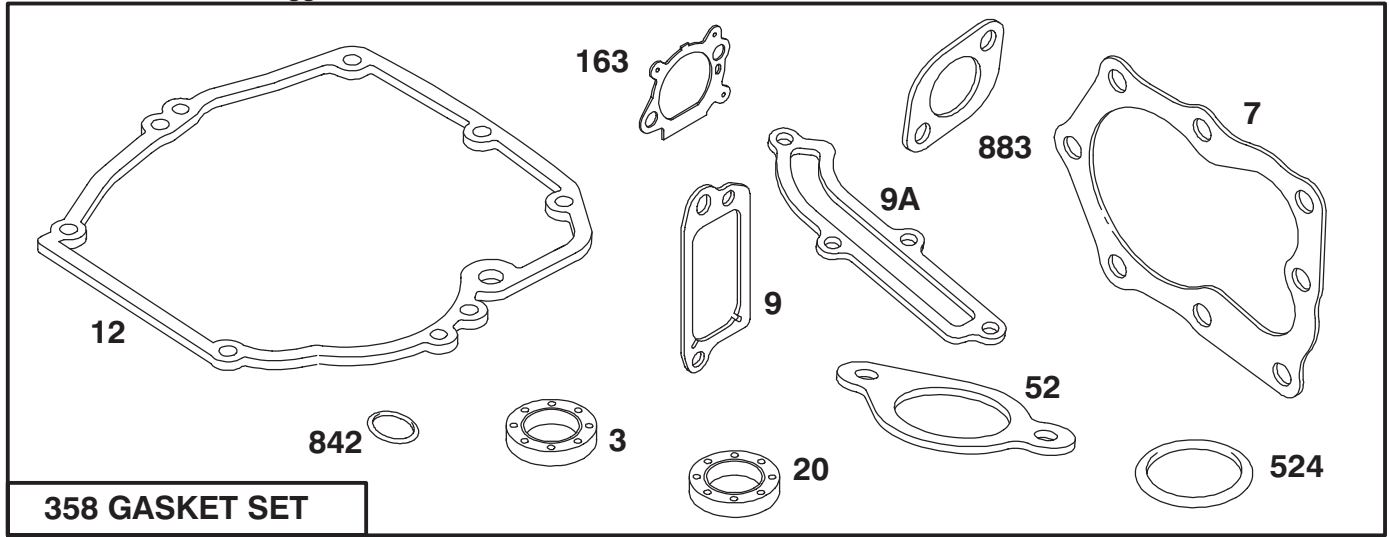

Assemblies include all parts shown in frames.

ENGINE BRIGGS & STRATTON MODEL 12F802-0667-01

Ref. No.	Part No.	Description	No. Used
★3	299819	Seal – Oil	1
★7	272916	Gasket – Cylinder Hd.	1
★9	272481	Gasket – Breather	1
★9A	272238	Gasket – Baffle Plate	1
★12	272198	Gasket – Crankcase	1
★20	399781	Seal – Oil	1
★52	272199	Gasket – Intake Elbow	1
●104	231371	Pin – Float Hinge	1
◆◆116		Gasket – Sealing (Sold in Kit Only)	1
121	493762	Carburetor Kit	1
●127		Plug – Welch (Sold in Kit Only)	1

Ref. No.	Part No.	Description	No. Used
●134	398188	Valve – Inlet (Includes Seat)	1
◆◆137		Gasket – Bowl (Sold in Kit Only)	1
★163	272653	Gasket – Air Cleaner	1
358	497316	Gasket Set	1
★524	280393	Seal – Filler Tube	1
◆◆617	270344	Seal – Fuel Intake Tube	1
◆◆634		Washer – Shaft (Sold in Kit Only)	1
★842	280966	Seal – O-Ring	1
★883	272253	Gasket – Exhaust	1
977	490937	Gasket Set – Carburetor	1

● Included in Carburetor Kit—Part No. 493762.

◆ Included in Carburetor Gasket Set—Part No. 490937.

★ Included in Gasket Set—Part No. 496316.