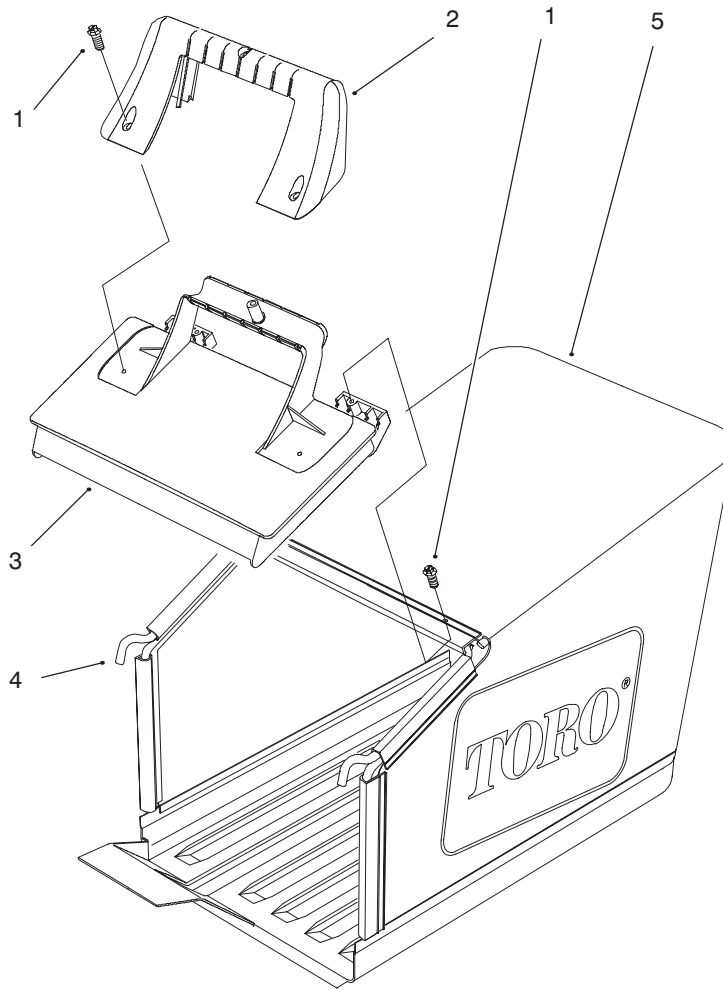

C-2626

BAG AND COMPONENTS ASSEMBLY

Ref. No.	Part No.	Description	No. Used
1	32144-111	Screw - Phillips Pan Head	5
2	71-9480	Handle Door	1
3	71-9470	Door - Bag	1

Ref. No.	Part No.	Description	No. Used
4	71-9900	Frame	1
5	71-9460	Bag - Grass	1

* Not Illustrated