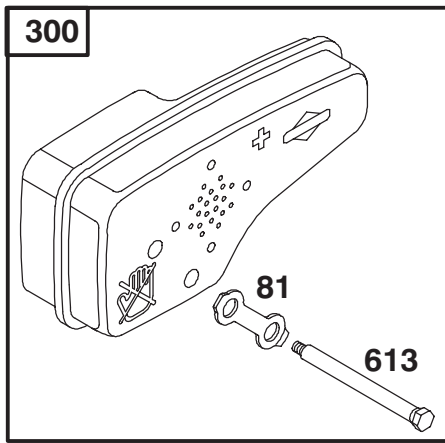

Assemblies include all parts shown in frames.

ENGINE BRIGGS & STRATTON MODEL 12F802-0667-01

Ref. No.	Part No.	Description	No. Used
81	223664	Lock – Muffler Screw	1
187	492790	Hose – Fuel	1
188	398540	Screw – Tank Mounting	1
284	94511	Screw – Shoulder	1
300	496106	Muffler – Exhaust	1
346	93705	Screw – Hex. Head	1
601	93053	Clamp – Hose	1

Ref. No.	Part No.	Description	No. Used
613	94231	Screw – Shoulder	1
670	280512	Spacer – Fuel Tank	1
676	493871	Deflector – Muffler	1
★883	272253	Gasket – Exhaust	1
957	397974	Cap Assy. – Fuel	1
972	495224	Tank Assembly – Fuel	1