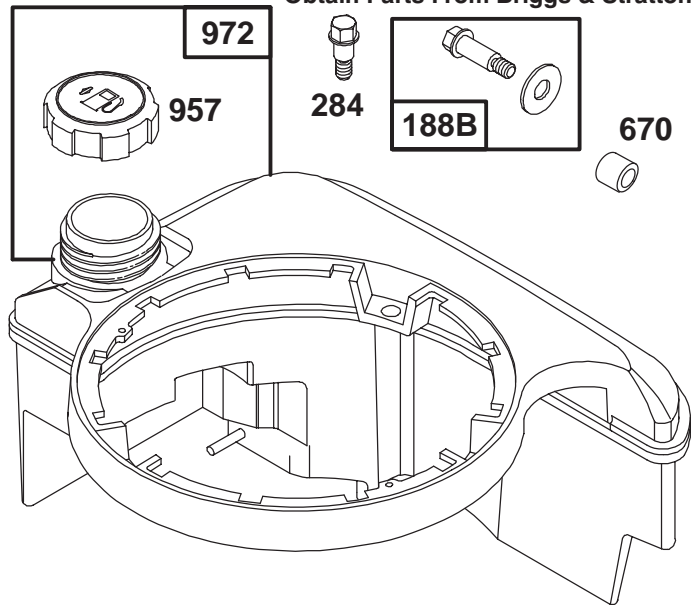

Assemblies include all parts shown in frames.

ENGINE BRIGGS & STRATTON MODEL 12F802-0667-01

Ref. No.	Part No.	Description	No. Used
81	223664	Lock – Muffler Screw	1
187	492790	Hose – Fuel	1
188	398540	Screw – Tank Mounting	1
284	94511	Screw – Shoulder	1
300	496106	Muffler – Exhaust	1
346	93705	Screw – Hex. Head	1
601	93053	Clamp – Hose	1

Ref. No.	Part No.	Description	No. Used
613	94231	Screw – Shoulder	1
670	280512	Spacer – Fuel Tank	1
676	493871	Deflector – Muffler	1
★883	272253	Gasket – Exhaust	1
957	397974	Cap Assy. – Fuel	1
972	495224	Tank Assembly – Fuel	1