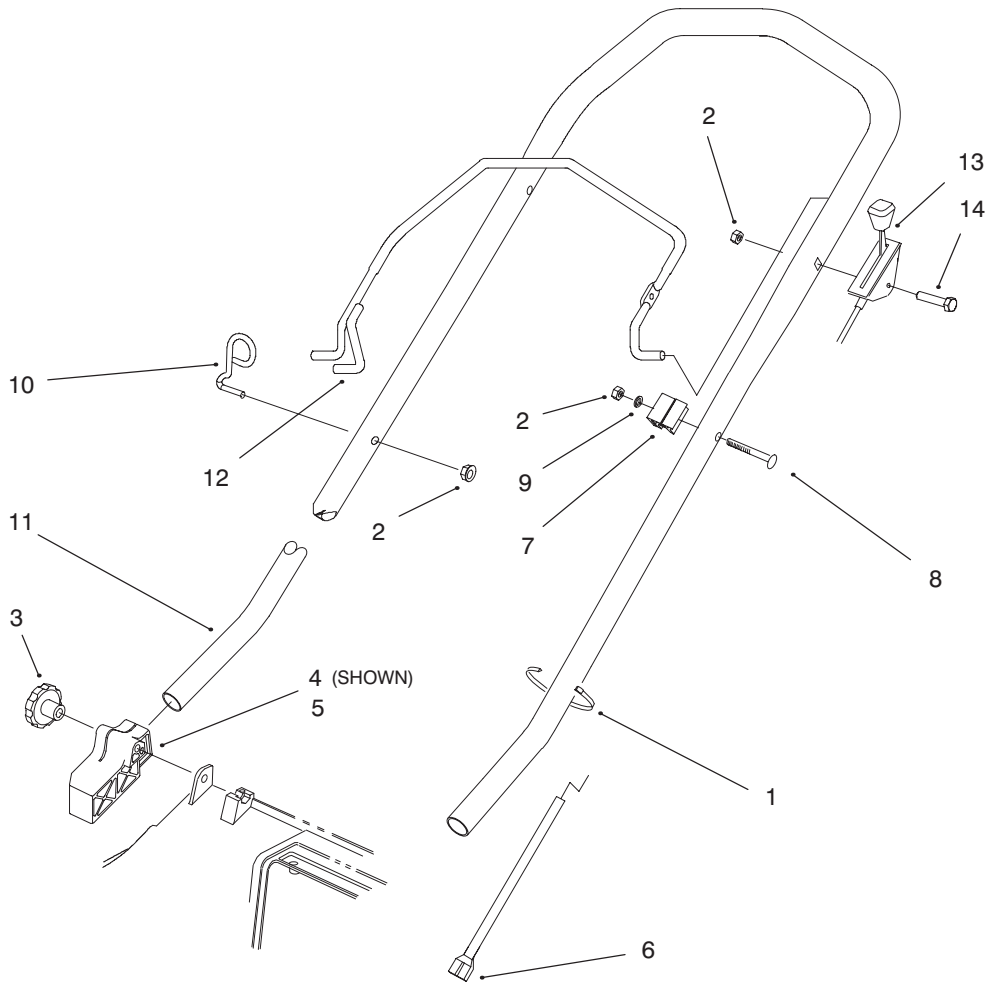

MODEL NO. 20803-7900001 & UP	PARTS CATALOG
48cm RECYCLER[®] REAR BAGGER MOWER	

C-2627

ENGINE ASSEMBLY

Ref. No.	Part No.	Description	No. Used
1	32144-73	Screw	3
2	3290-378	Tie - Cable	1
3	2210-249	Clamp - Casting	1
4	93-8470	Screw - Clamp	1
5	32144-102	Screw	3
6	82-8550	Shield - Muffler	1

Ref. No.	Part No.	Description	No. Used
7	93-4354	Decal - Engine	1
8		Engine	1
9	2210-316	Rope - Stop	1
10	93-0243	Shroud	1
11	32144-121	Screw	2
12	92-2289	Plate - Logo	1

C-2624

HANDLE ASSEMBLY

Ref. No.	Part No.	Description	No. Used
1	3290-378	Tie - Cable	1
2	3296-73	Nut - Lock Insert	3
3	19-4050	Knob	2
4	71-8100	Mount - Handle RH	1
5	71-8090	Mount - Handle LH	1
6	93-1116	Cable - Brake	1
7	92-7729	Anchor - Cable	1

Ref. No.	Part No.	Description	No. Used
8	95-4453	Screw - Handle	1
9	3256-1	Washer - Flat	1
10	95-4457	Rope - Guide	1
11	94-4375	Handle	1
12	95-5924	Bail - Brake	1
13	93-1118	Control - Throttle	1
14	321-48	Screw - Hex Head	1

C-2630

DECK SUSPENSION ASSEMBLY

Ref. No.	Part No.	Description	No. Used
1	27-6230	Bolt - Wheel	2
2	32112-13	Nut - Push	1
3	63-8590	Screw	2
4	71-8080	Saddle - Height of Cut	1
5	71-8060	Spring - Trigger	2
6	32144-31	Screw	1
7	3296-5	Nut - Lock (Nylon)	2
8	71-7800	Arm - Pivot	1
9	71-7840	Rod - Trigger	1
10	71-7770	Plate - Securing	2
11	32144-4	Screw - Hex Head Tap	4