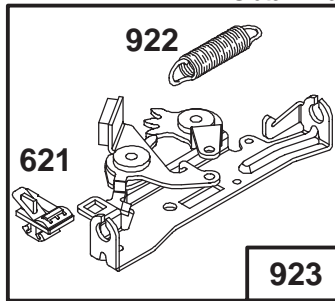

Assemblies include all parts shown in frames.

ENGINE BRIGGS & STRATTON MODEL 12F802-0667-01

Ref. No.	Part No.	Description	No. Used
188	94644	Screw - Hex. Head	1
188A	94602	Screw - Hex. Head	1
201	262579	Link - Governor	1
209	263046	Spring - Governor	1
258	94512	Screw - Hex. Head	1
620	497203	Bracket - Carburetor	1

Ref. No.	Part No.	Description	No. Used
620A	225152	Bracket - Control	1
621	396847	Switch - Stop	1
670A	493823	Spacer - Bracket	1
922	262640	Spring - Brake	1
923	493442	Brake Assembly	1