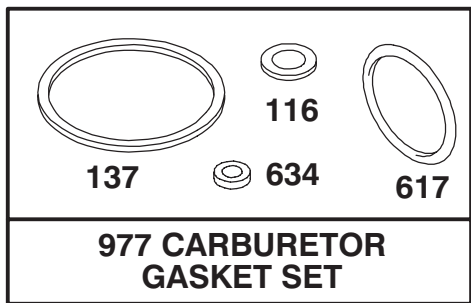

Assemblies include all parts shown in frames.

ENGINE BRIGGS & STRATTON MODEL 12F802-0667-01

Ref. No.	Part No.	Description	No. Used
★3	299819	Seal – Oil	1
★7	272916	Gasket – Cylinder Hd.	1
★9	272481	Gasket – Breather	1
★9A	272238	Gasket – Baffle Plate	1
★12	272198	Gasket – Crankcase	1
★20	399781	Seal – Oil	1
★52	272199	Gasket – Intake Elbow	1
●104	231371	Pin – Float Hinge	1
◆◆116		Gasket – Sealing (Sold in Kit Only)	1
121	493762	Carburetor Kit	1
●127		Plug – Welch (Sold in Kit Only)	1

Ref. No.	Part No.	Description	No. Used
●134	398188	Valve – Inlet (Includes Seat)	1
◆◆137		Gasket – Bowl (Sold in Kit Only)	1
★163	272653	Gasket – Air Cleaner	1
358	497316	Gasket Set	1
★524	280393	Seal – Filler Tube	1
◆◆617	270344	Seal – Fuel Intake Tube	1
◆◆634		Washer – Shaft (Sold in Kit Only)	1
★842	280966	Seal – O-Ring	1
★883	272253	Gasket – Exhaust	1
977	490937	Gasket Set – Carburetor	1

● Included in Carburetor Kit—Part No. 493762.

◆ Included in Carburetor Gasket Set—Part No. 490937.

★ Included in Gasket Set—Part No. 496316.