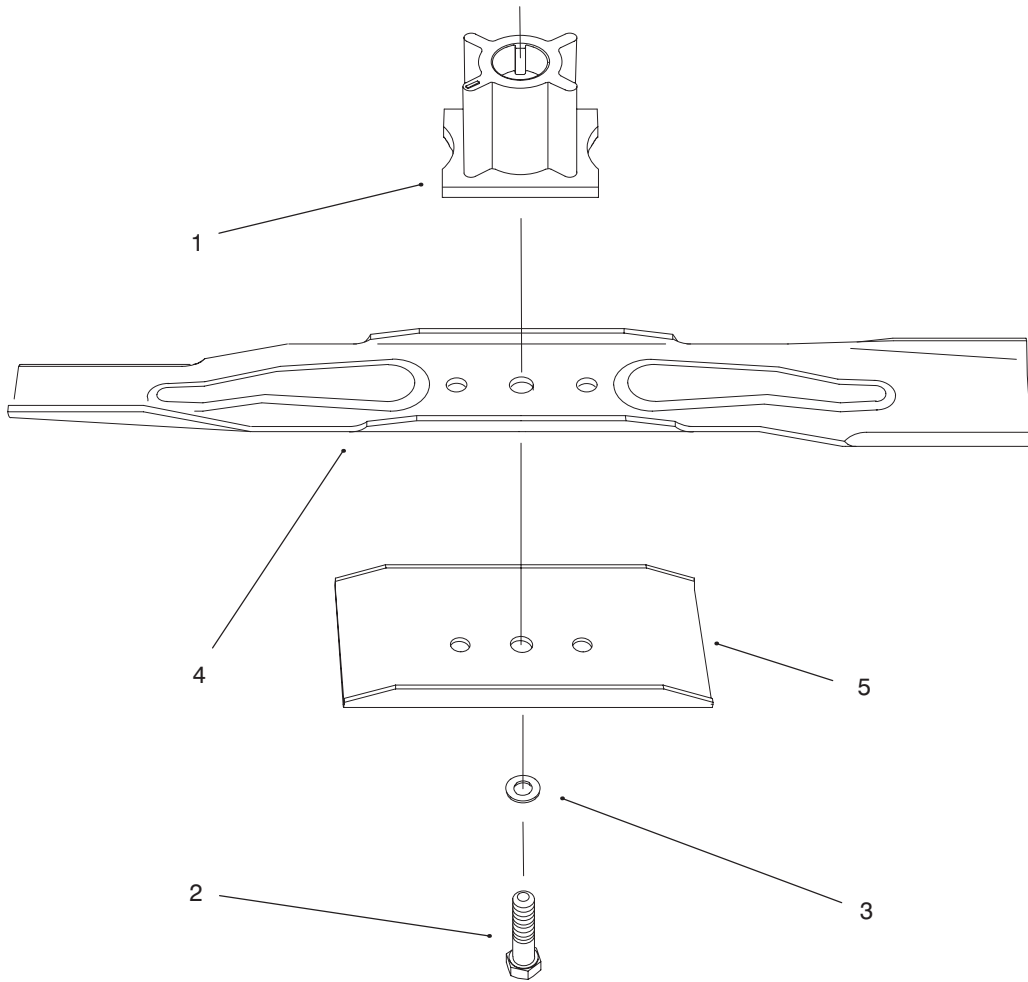

C-2630

DECK SUSPENSION ASSEMBLY

Ref. No.	Part No.	Description	No. Used
1	27-6230	Bolt - Wheel	2
2	32112-13	Nut - Push	1
3	63-8590	Screw	2
4	71-8080	Saddle - Height of Cut	1
5	71-8060	Spring - Trigger	2
6	32144-31	Screw	1
7	3296-5	Nut - Lock (Nylon)	2
8	71-7800	Arm - Pivot	1
9	71-7840	Rod - Trigger	1
10	71-7770	Plate - Securing	2
11	32144-4	Screw - Hex Head Tap	4

C-2626

BAG AND COMPONENTS ASSEMBLY

Ref. No.	Part No.	Description	No. Used
1	32144-111	Screw - Phillips Pan Head	5
2	71-9480	Handle Door	1
3	71-9470	Door - Bag	1

Ref. No.	Part No.	Description	No. Used
4	71-9900	Frame	1
5	71-9460	Bag - Grass	1

* Not Illustrated

C-2629

DECK ASSEMBLY

Ref. No.	Part No.	Description	No. Used	Ref. No.	Part No.	Description	No. Used
1	32144-4	Screw - Hex Head Tap	8	19	3284-5	Pin - Groove	1
2	71-8830	Retainer Shaft Assembly	2	20	71-7870	Grip - Lower	1
3	32112-11	Nut - Push	1	21	71-9230	Kicker - Rear Right	1
4	71-7990	Ramp - Discharge	1	22	32144-70	Screw - Tap	1
5	95-6134	Housing Assembly (Incl. Ref.# 6-8,10,21,25 & 32-34)	1	24	71-7920	Cover - Belt	1
6	95-2747	Fitting - Washout	1	25	92-7863	Decal - Deck	1
7	46-6290	O-Ring	1	26	27-6230	Bolt - Wheel	2
8	32144-111	Screw - Phillips Pan Head	8	27	46-1113	Wheel & Tire Assembly 7" (Incl. Ref.# 36)	2
9	71-8580	Spacer - Door	2	28	40-1940	Washer	2
10	71-8920	Kicker - Front Right	1	29	3296-5	Nut - Lock (Nylon)	2
11	71-9840	Spring - Door	2	30	71-7820	Pivot - Front	1
12	71-7900	Cap - Bolt LH	1	31	17-1569	Door - Discharge	1
13	322-29	Screw - Hex Head	2	32	46-6811	Screw - Hex Washer Head	2
14	32144-97	Screw - Phillips Pan Head	2	33	71-9250	Kicker - Rear Left	1
15	71-7860	Grip - Upper	1	34	71-9440	Kicker - Front Left	1
16	65-5210	Screw - Thread Forming	2	35	93-4105	Decal - Danger	1
17	71-7910	Cap - Bolt RH	1	36	27-6250	Bushing	2
18	71-7930	Trigger - Height of Cut	1	37	71-9990	Plug - Recycler	1