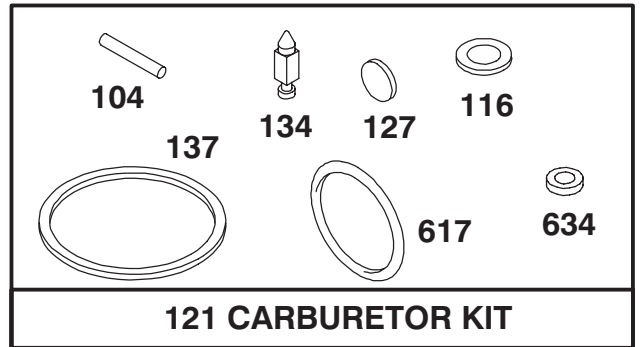

Assemblies include all parts shown in frames.

ENGINE BRIGGS & STRATTON MODEL 12F802-0667-01

Ref. No.	Part No.	Description	No. Used
★3	299819	Seal – Oil	1
★7	272916	Gasket – Cylinder Hd.	1
★9	272481	Gasket – Breather	1
★9A	272238	Gasket – Baffle Plate	1
★12	272198	Gasket – Crankcase	1
★20	399781	Seal – Oil	1
★52	272199	Gasket – Intake Elbow	1
●104	231371	Pin – Float Hinge	1
◆◆116		Gasket – Sealing (Sold in Kit Only)	1
121	493762	Carburetor Kit	1
●127		Plug – Welch (Sold in Kit Only)	1

Ref. No.	Part No.	Description	No. Used
●134	398188	Valve – Inlet (Includes Seat)	1
◆◆137		Gasket – Bowl (Sold in Kit Only)	1
★163	272653	Gasket – Air Cleaner	1
358	497316	Gasket Set	1
★524	280393	Seal – Filler Tube	1
◆◆617	270344	Seal – Fuel Intake Tube	1
◆◆634		Washer – Shaft (Sold in Kit Only)	1
★842	280966	Seal – O-Ring	1
★883	272253	Gasket – Exhaust	1
977	490937	Gasket Set – Carburetor	1

● Included in Carburetor Kit—Part No. 493762.

◆ Included in Carburetor Gasket Set—Part No. 490937.

★ Included in Gasket Set—Part No. 496316.