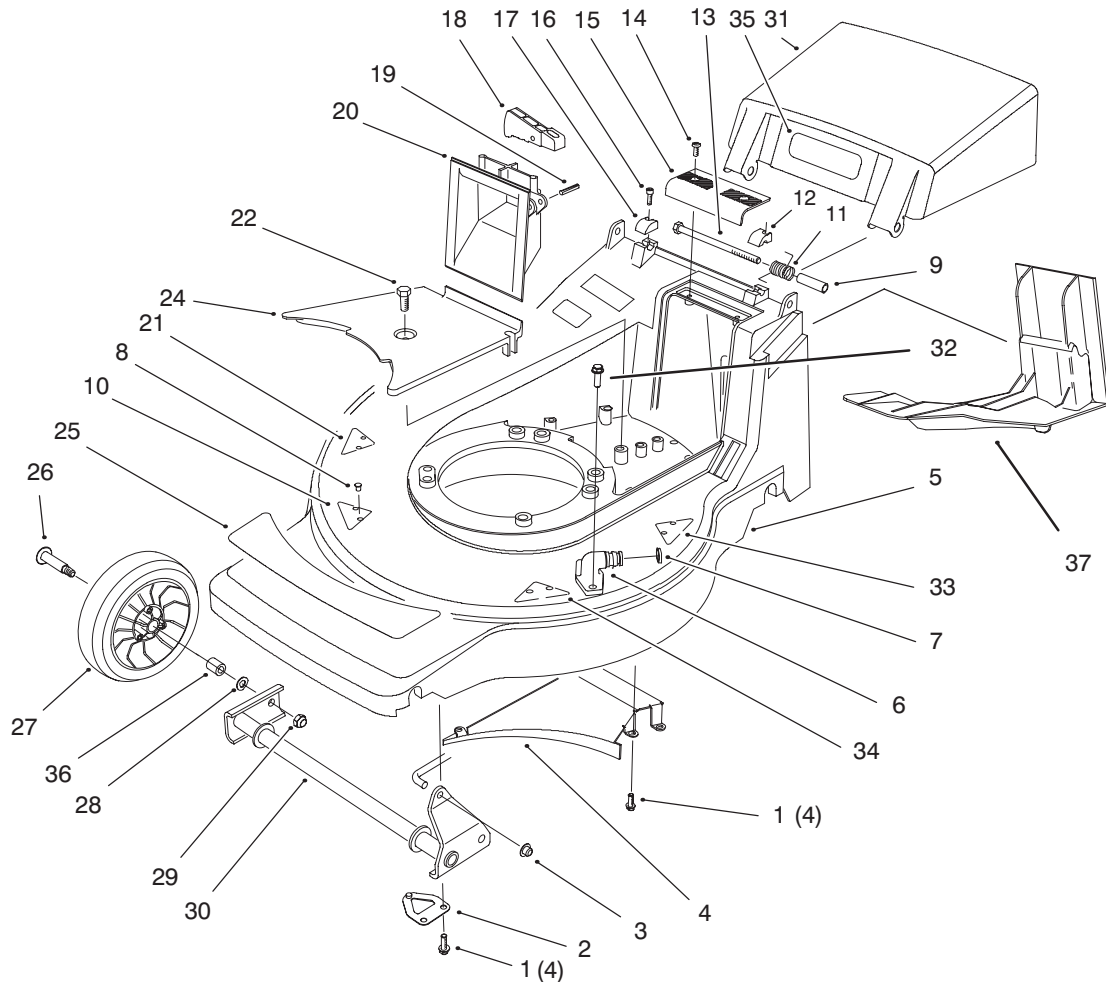

C-2630

DECK SUSPENSION ASSEMBLY

Ref. No.	Part No.	Description	No. Used
1	27-6230	Bolt - Wheel	2
2	32112-13	Nut - Push	1
3	63-8590	Screw	2
4	71-8080	Saddle - Height of Cut	1
5	71-8060	Spring - Trigger	2
6	32144-31	Screw	1
7	3296-5	Nut - Lock (Nylon)	2
8	71-7800	Arm - Pivot	1
9	71-7840	Rod - Trigger	1
10	71-7770	Plate - Securing	2
11	32144-4	Screw - Hex Head Tap	4

Ref. No.	Part No.	Description	No. Used
12	71-7980	Indicator - Height of Cut	1
13	71-7970	Rod - Link	1
14	71-8450	Cover - Spring	1
15	32151-93	Ring - Grip	1
16	71-7740	Spring - Counterbalance	1
17	14-9949	Rear Wheel & Tire Assembly (Incl. Ref. # 19)	2
18	40-1940	Washer	2
19	27-6250	Bushing	2
20	92-7663	Cover - Wheel	1

* Not Illustrated

C-2629

DECK ASSEMBLY

Ref. No.	Part No.	Description	No. Used	Ref. No.	Part No.	Description	No. Used
1	32144-4	Screw - Hex Head Tap	8	19	3284-5	Pin - Groove	1
2	71-8830	Retainer Shaft Assembly	2	20	71-7870	Grip - Lower	1
3	32112-11	Nut - Push	1	21	71-9230	Kicker - Rear Right	1
4	71-7990	Ramp - Discharge	1	22	32144-70	Screw - Tap	1
5	95-6134	Housing Assembly (Incl. Ref.# 6-8,10,21,25 & 32-34)	1	24	71-7920	Cover - Belt	1
6	95-2747	Fitting - Washout	1	25	92-7863	Decal - Deck	1
7	46-6290	O-Ring	1	26	27-6230	Bolt - Wheel	2
8	32144-111	Screw - Phillips Pan Head	8	27	46-1113	Wheel & Tire Assembly 7" (Incl. Ref.# 36)	2
9	71-8580	Spacer - Door	2	28	40-1940	Washer	2
10	71-8920	Kicker - Front Right	1	29	3296-5	Nut - Lock (Nylon)	2
11	71-9840	Spring - Door	2	30	71-7820	Pivot - Front	1
12	71-7900	Cap - Bolt LH	1	31	17-1569	Door - Discharge	1
13	322-29	Screw - Hex Head	2	32	46-6811	Screw - Hex Washer Head	2
14	32144-97	Screw - Phillips Pan Head	2	33	71-9250	Kicker - Rear Left	1
15	71-7860	Grip - Upper	1	34	71-9440	Kicker - Front Left	1
16	65-5210	Screw - Thread Forming	2	35	93-4105	Decal - Danger	1
17	71-7910	Cap - Bolt RH	1	36	27-6250	Bushing	2
18	71-7930	Trigger - Height of Cut	1	37	71-9990	Plug - Recycler	1