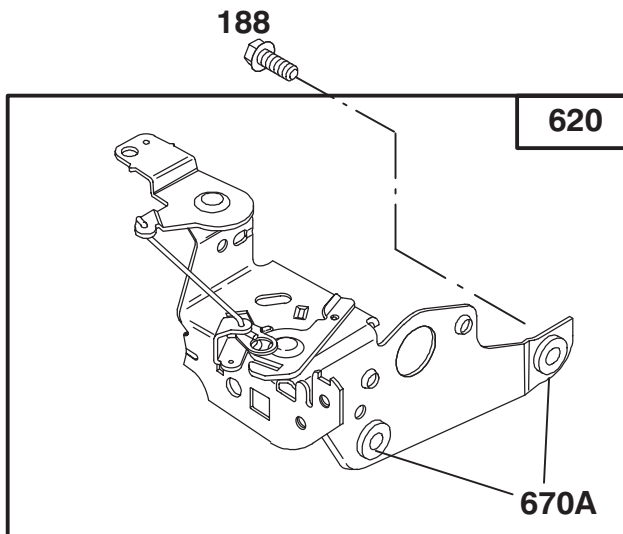

Assemblies include all parts shown in frames.

ENGINE BRIGGS & STRATTON MODEL 12F802-0667-01

Ref. No.	Part No.	Description	No. Used
188	94644	Screw - Hex. Head	1
188A	94602	Screw - Hex. Head	1
201	262579	Link - Governor	1
209	263046	Spring - Governor	1
258	94512	Screw - Hex. Head	1
620	497203	Bracket - Carburetor	1

Ref. No.	Part No.	Description	No. Used
620A	225152	Bracket - Control	1
621	396847	Switch - Stop	1
670A	493823	Spacer - Bracket	1
922	262640	Spring - Brake	1
923	493442	Brake Assembly	1