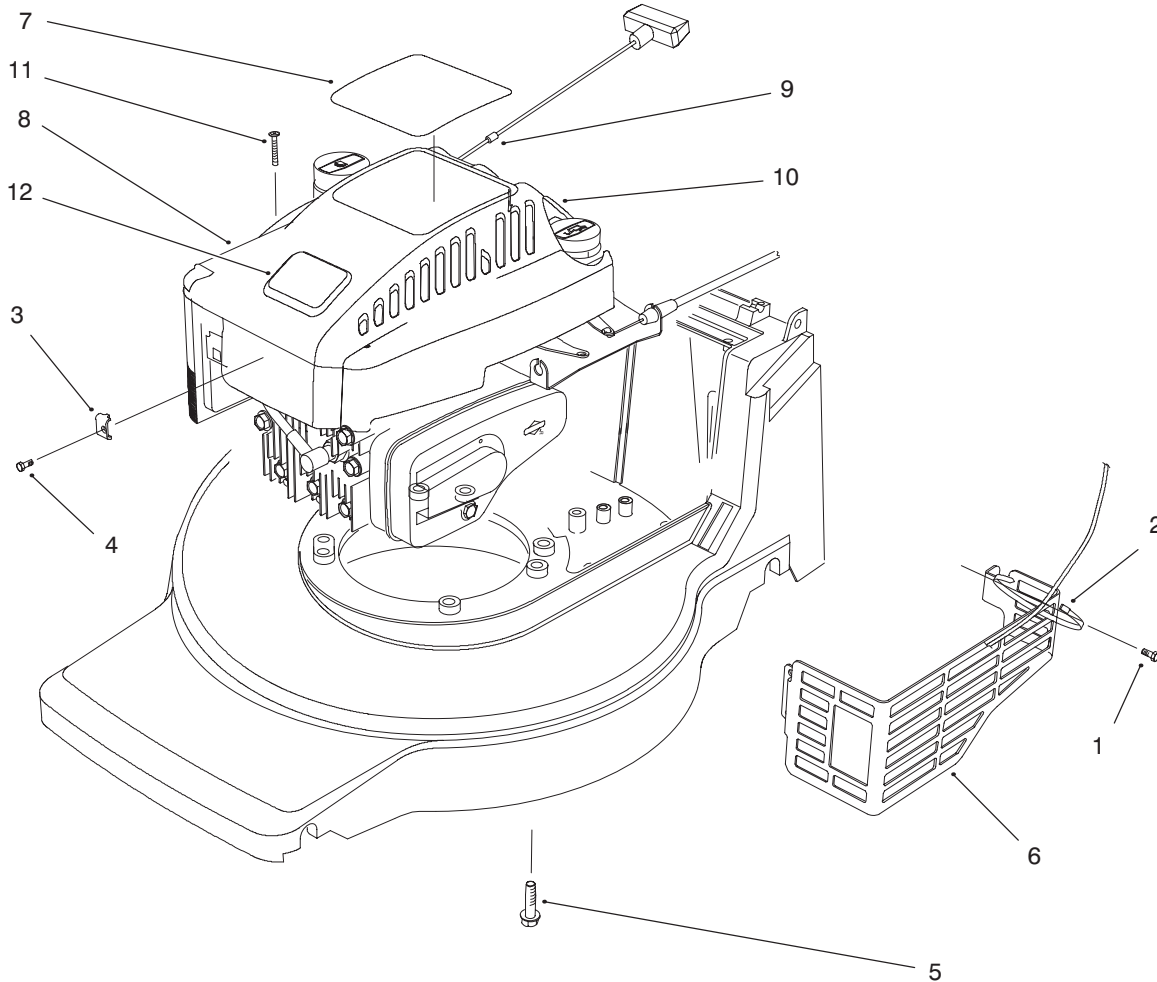

MODEL NO. 20803-7900001 & UP	PARTS CATALOG
48cm RECYCLER[®] REAR BAGGER MOWER	

C-2627

ENGINE ASSEMBLY

Ref. No.	Part No.	Description	No. Used
1	32144-73	Screw	3
2	3290-378	Tie - Cable	1
3	2210-249	Clamp - Casting	1
4	93-8470	Screw - Clamp	1
5	32144-102	Screw	3
6	82-8550	Shield - Muffler	1

Ref. No.	Part No.	Description	No. Used
7	93-4354	Decal - Engine	1
8		Engine	1
9	2210-316	Rope - Stop	1
10	93-0243	Shroud	1
11	32144-121	Screw	2
12	92-2289	Plate - Logo	1

C-2624

HANDLE ASSEMBLY

Ref. No.	Part No.	Description	No. Used
1	3290-378	Tie - Cable	1
2	3296-73	Nut - Lock Insert	3
3	19-4050	Knob	2
4	71-8100	Mount - Handle RH	1
5	71-8090	Mount - Handle LH	1
6	93-1116	Cable - Brake	1
7	92-7729	Anchor - Cable	1

C-2630

DECK SUSPENSION ASSEMBLY

Ref. No.	Part No.	Description	No. Used
1	27-6230	Bolt - Wheel	2
2	32112-13	Nut - Push	1
3	63-8590	Screw	2
4	71-8080	Saddle - Height of Cut	1
5	71-8060	Spring - Trigger	2
6	32144-31	Screw	1
7	3296-5	Nut - Lock (Nylon)	2
8	71-7800	Arm - Pivot	1
9	71-7840	Rod - Trigger	1
10	71-7770	Plate - Securing	2
11	32144-4	Screw - Hex Head Tap	4