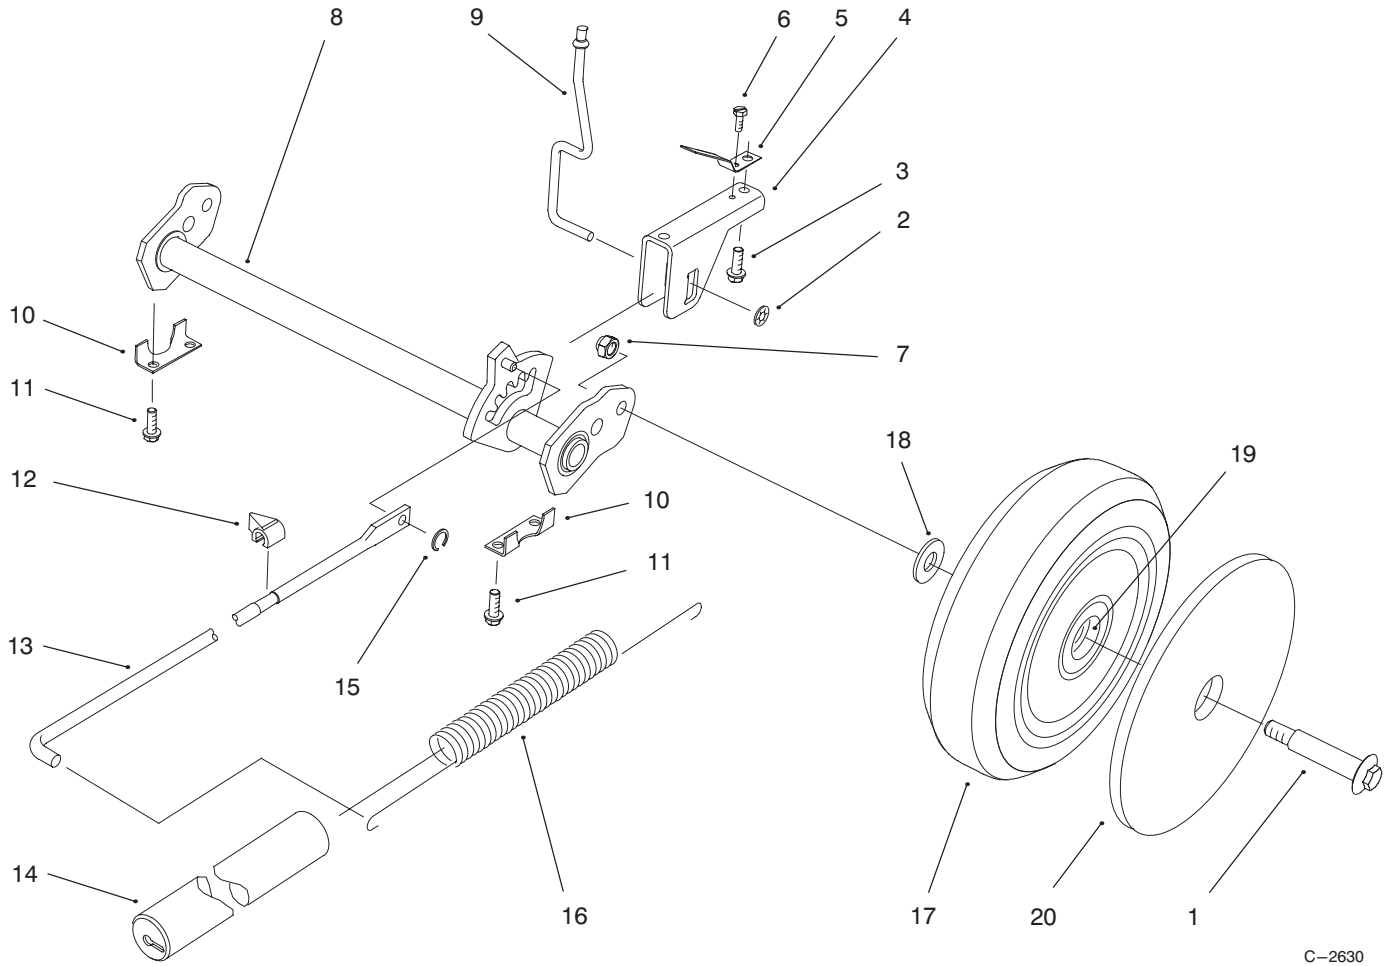

MODEL NO. 20803-7900001 & UP	PARTS CATALOG
48cm RECYCLER[®] REAR BAGGER MOWER	

C-2627

ENGINE ASSEMBLY

Ref. No.	Part No.	Description	No. Used
1	32144-73	Screw	3
2	3290-378	Tie - Cable	1
3	2210-249	Clamp - Casting	1
4	93-8470	Screw - Clamp	1
5	32144-102	Screw	3
6	82-8550	Shield - Muffler	1

Ref. No.	Part No.	Description	No. Used
7	93-4354	Decal - Engine	1
8		Engine	1
9	2210-316	Rope - Stop	1
10	93-0243	Shroud	1
11	32144-121	Screw	2
12	92-2289	Plate - Logo	1

C-2624

HANDLE ASSEMBLY

Ref. No.	Part No.	Description	No. Used
1	3290-378	Tie - Cable	1
2	3296-73	Nut - Lock Insert	3
3	19-4050	Knob	2
4	71-8100	Mount - Handle RH	1
5	71-8090	Mount - Handle LH	1
6	93-1116	Cable - Brake	1
7	92-7729	Anchor - Cable	1

Ref. No.	Part No.	Description	No. Used
8	95-4453	Screw - Handle	1
9	3256-1	Washer - Flat	1
10	95-4457	Rope - Guide	1
11	94-4375	Handle	1
12	95-5924	Bail - Brake	1
13	93-1118	Control - Throttle	1
14	321-48	Screw - Hex Head	1

C-2630

DECK SUSPENSION ASSEMBLY

Ref. No.	Part No.	Description	No. Used
1	27-6230	Bolt - Wheel	2
2	32112-13	Nut - Push	1
3	63-8590	Screw	2
4	71-8080	Saddle - Height of Cut	1
5	71-8060	Spring - Trigger	2
6	32144-31	Screw	1
7	3296-5	Nut - Lock (Nylon)	2
8	71-7800	Arm - Pivot	1
9	71-7840	Rod - Trigger	1
10	71-7770	Plate - Securing	2
11	32144-4	Screw - Hex Head Tap	4