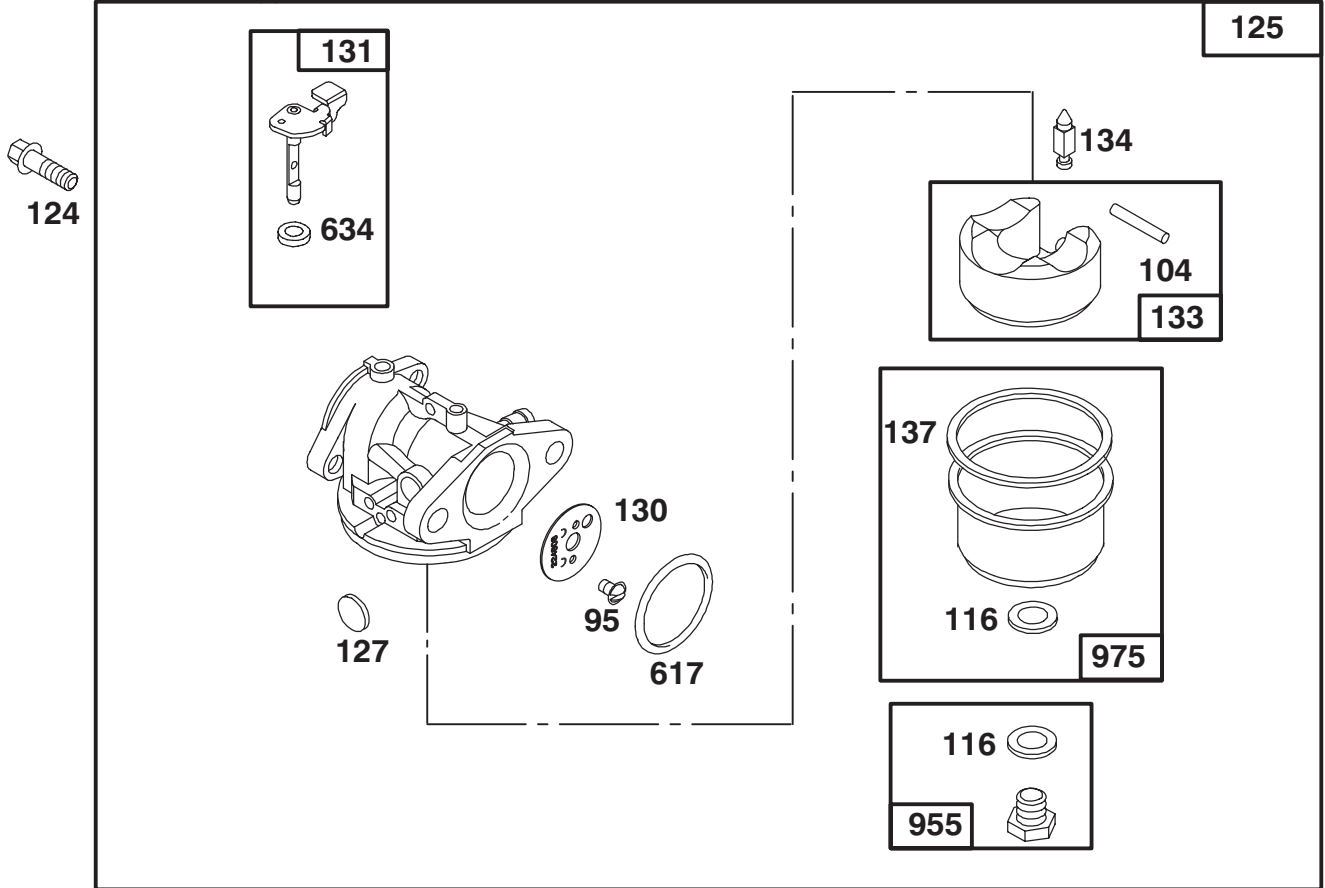

Assemblies include all parts shown in frames.

ENGINE BRIGGS & STRATTON MODEL 12F802-0667-01

Ref. No.	Part No.	Description	No. Used
95	94098	Screw - Throttle Valve Mtg.	1
●104	231371	Pin - Float Hinge	1
●◆116		Gasket-Sealing (Sold in Kit Only)	1
124	94525	Screw - Carburetor Mtg.	1
125	497314	Carburetor	1
●127		Plug - Welch (Sold in Kit Only)	1
130	224908	Valve - Throttle	1
131	493267	Shaft - Throttle	1
133	398187	Float Assy. - Carburetor	1
●134	398188	Valve - Inlet (Includes Seat)	1

Ref. No.	Part No.	Description	No. Used
●◆137		Gasket - Bowl (Sold in Kit Only)	1
●◆617	270344	Seal - Fuel Intake Tube	1
●◆634		Washer - Shaft (Sold in Kit Only)	1
955	497315	Screw - Bowl Mtg. (Std.) Note: 496495 Screw - Bowl Mtg. (High Altitude)	1
975	493640	Bowl Assy. - Carburetor	1

● Included in Carburetor Kit-Part No. 493762.

◆ Included in Carburetor Gasket Set-Part No. 490937.