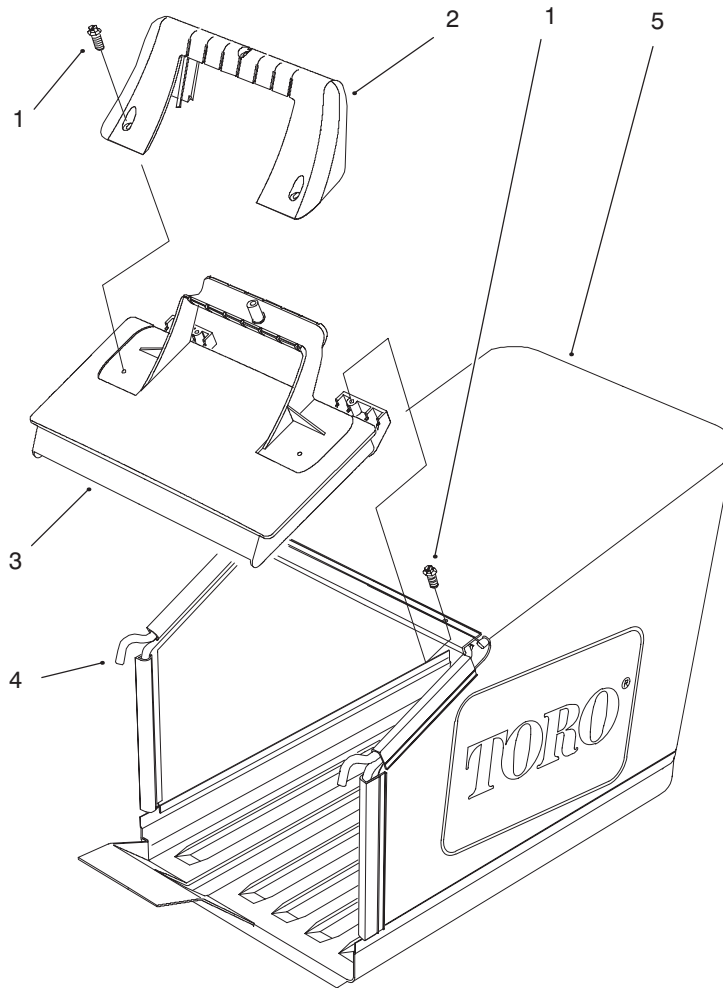

C-2626

BAG AND COMPONENTS ASSEMBLY

Ref. No.	Part No.	Description	No. Used
1	32144-111	Screw - Phillips Pan Head	5
2	71-9480	Handle Door	1
3	71-9470	Door - Bag	1

Ref. No.	Part No.	Description	No. Used
4	71-9900	Frame	1
5	71-9460	Bag - Grass	1

* Not Illustrated