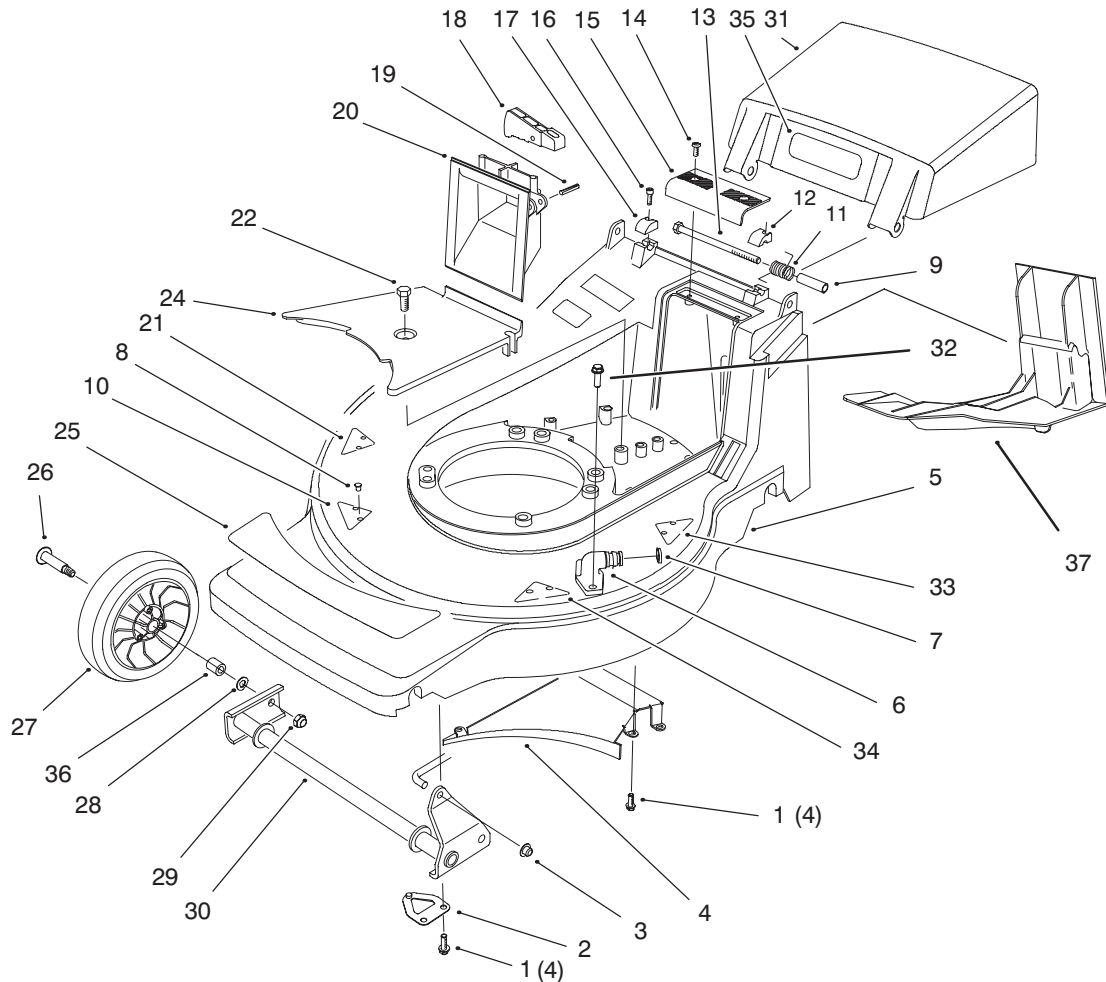

C-2629

DECK ASSEMBLY

Ref. No.	Part No.	Description	No. Used
1	32144-4	Screw - Hex Head Tap	8
2	71-8830	Retainer Shaft Assembly	2
3	32112-11	Nut - Push	1
4	71-7990	Ramp - Discharge	1
5	95-6134	Housing Assembly (Incl. Ref.# 6-8,10,21,25 & 32-34)	1
6	95-2747	Fitting - Washout	1
7	46-6290	O-Ring	1
8	32144-111	Screw - Phillips Pan Head	8
9	71-8580	Spacer - Door	2
10	71-8920	Kicker - Front Right	1
11	71-9840	Spring - Door	2
12	71-7900	Cap - Bolt LH	1
13	322-29	Screw - Hex Head	2
14	32144-97	Screw - Phillips Pan Head	2
15	71-7860	Grip - Upper	1
16	65-5210	Screw - Thread Forming	2
17	71-7910	Cap - Bolt RH	1
18	71-7930	Trigger - Height of Cut	1

Ref. No.	Part No.	Description	No. Used
19	3284-5	Pin - Groove	1
20	71-7870	Grip - Lower	1
21	71-9230	Kicker - Rear Right	1
22	32144-70	Screw - Tap	1
24	71-7920	Cover - Belt	1
25	92-7863	Decal - Deck	1
26	27-6230	Bolt - Wheel	2
27	46-1113	Wheel & Tire Assembly 7" (Incl. Ref.# 36)	2
28	40-1940	Washer	2
29	3296-5	Nut - Lock (Nylon)	2
30	71-7820	Pivot - Front	1
31	17-1569	Door - Discharge	1
32	46-6811	Screw - Hex Washer Head	2
33	71-9250	Kicker - Rear Left	1
34	71-9440	Kicker - Front Left	1
35	93-4105	Decal - Danger	1
36	27-6250	Bushing	2
37	71-9990	Plug - Recycler	1