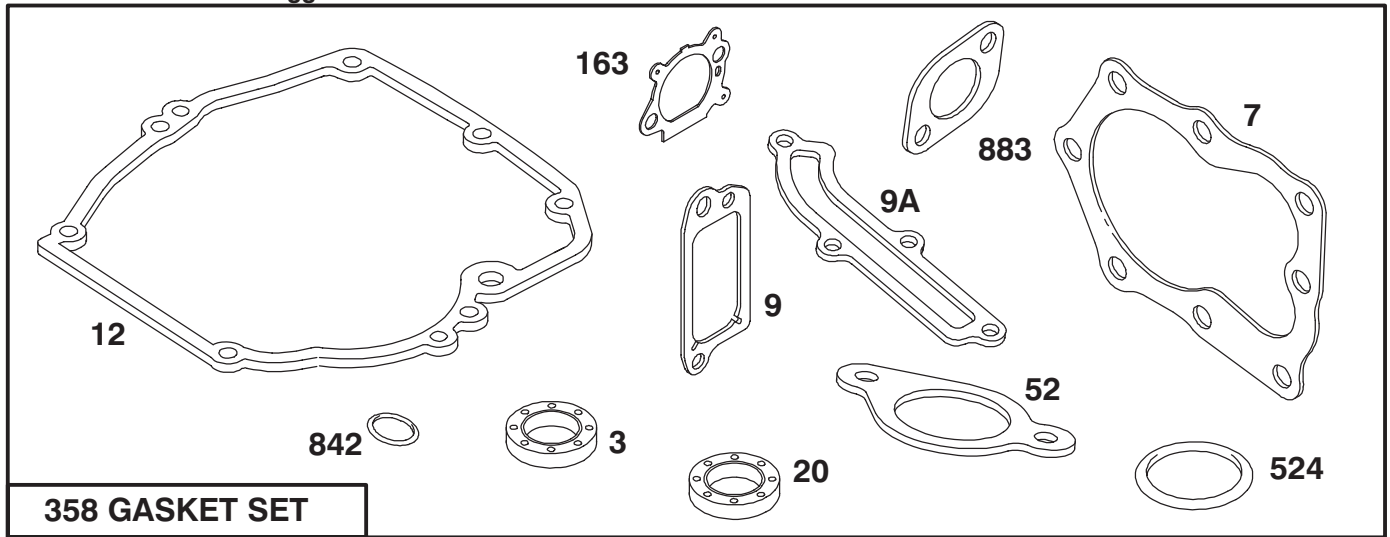

Assemblies include all parts shown in frames.

ENGINE BRIGGS & STRATTON MODEL 12F802-0667-01

Ref. No.	Part No.	Description	No. Used
★3	299819	Seal – Oil	1
★7	272916	Gasket – Cylinder Hd.	1
★9	272481	Gasket – Breather	1
★9A	272238	Gasket – Baffle Plate	1
★12	272198	Gasket – Crankcase	1
★20	399781	Seal – Oil	1
★52	272199	Gasket – Intake Elbow	1
●104	231371	Pin – Float Hinge	1
◆◆116		Gasket – Sealing (Sold in Kit Only)	1
121	493762	Carburetor Kit	1
●127		Plug – Welch (Sold in Kit Only)	1

Ref. No.	Part No.	Description	No. Used
●134	398188	Valve – Inlet (Includes Seat)	1
◆◆137		Gasket – Bowl (Sold in Kit Only)	1
★163	272653	Gasket – Air Cleaner	1
358	497316	Gasket Set	1
★524	280393	Seal – Filler Tube	1
◆◆617	270344	Seal – Fuel Intake Tube	1
◆◆634		Washer – Shaft (Sold in Kit Only)	1
★842	280966	Seal – O-Ring	1
★883	272253	Gasket – Exhaust	1
977	490937	Gasket Set – Carburetor	1

● Included in Carburetor Kit—Part No. 493762.

◆ Included in Carburetor Gasket Set—Part No. 490937.

★ Included in Gasket Set—Part No. 496316.