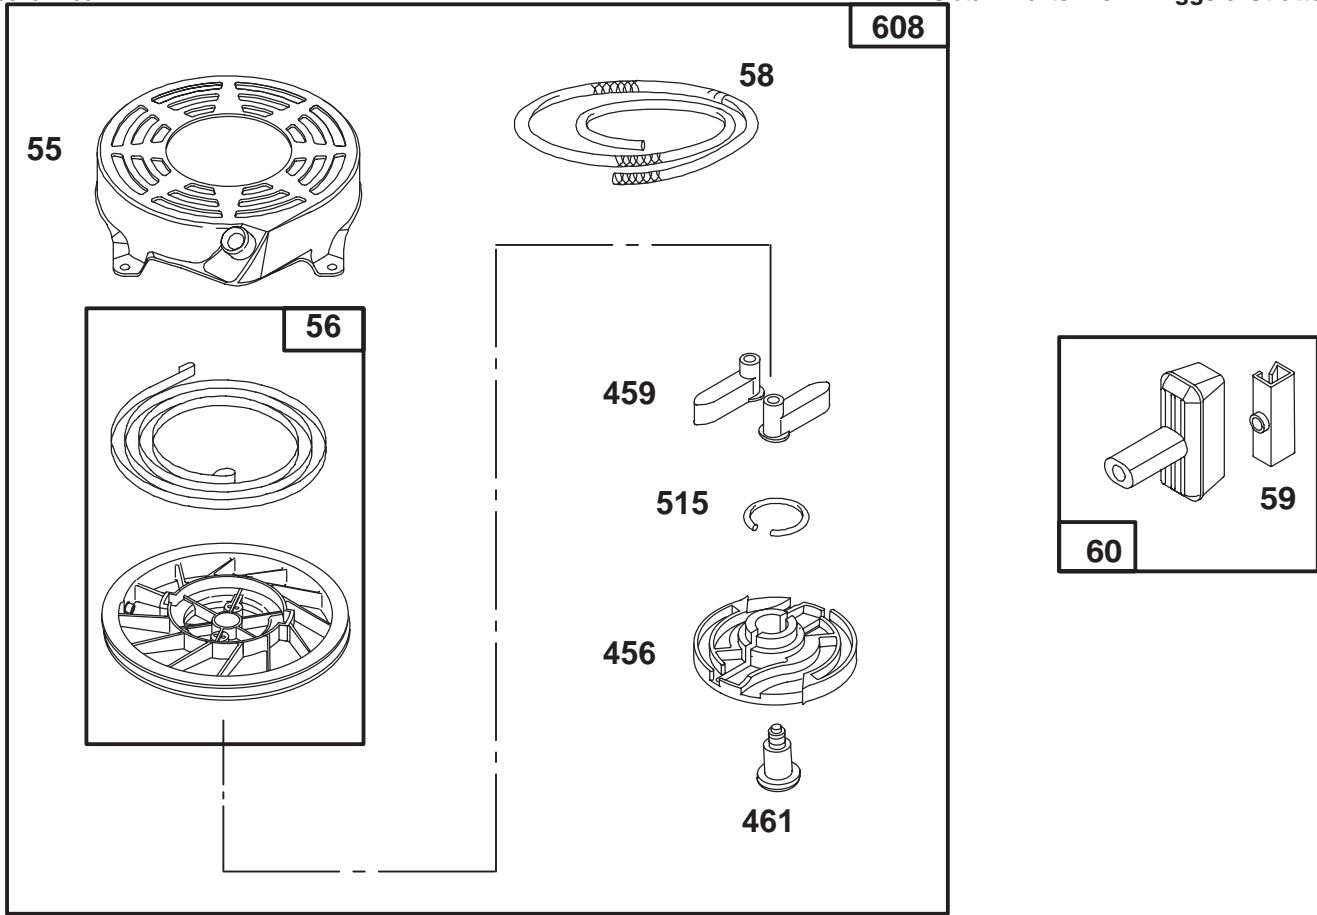

Assemblies include all parts shown in frames.

ENGINE BRIGGS & STRATTON MODEL 12F802-0667-01

Ref. No.	Part No.	Description	No. Used
55	497440	Housing – Rewind Starter	1
56	498144	Pulley – Rewind Starter	1
58	280399	Rope – Rewind Starter (Cut to Required Length)	1
59	224467	Insert – Starter Grip	1
60	493926	Handle – Rewind Starter	1
456	281503	Retainer – Rewind Starter	1

Ref. No.	Part No.	Description	No. Used
459	281505	Pawl – Starter	1
461	94943	Pin – Starter	1
515	263073	Spring – Torsion	1
608	497680	Starter Assy. – Rewind	1
		Includes:	
		94128 Screw – Hex. Hd.	1
		92987 Nut – Hex.	1