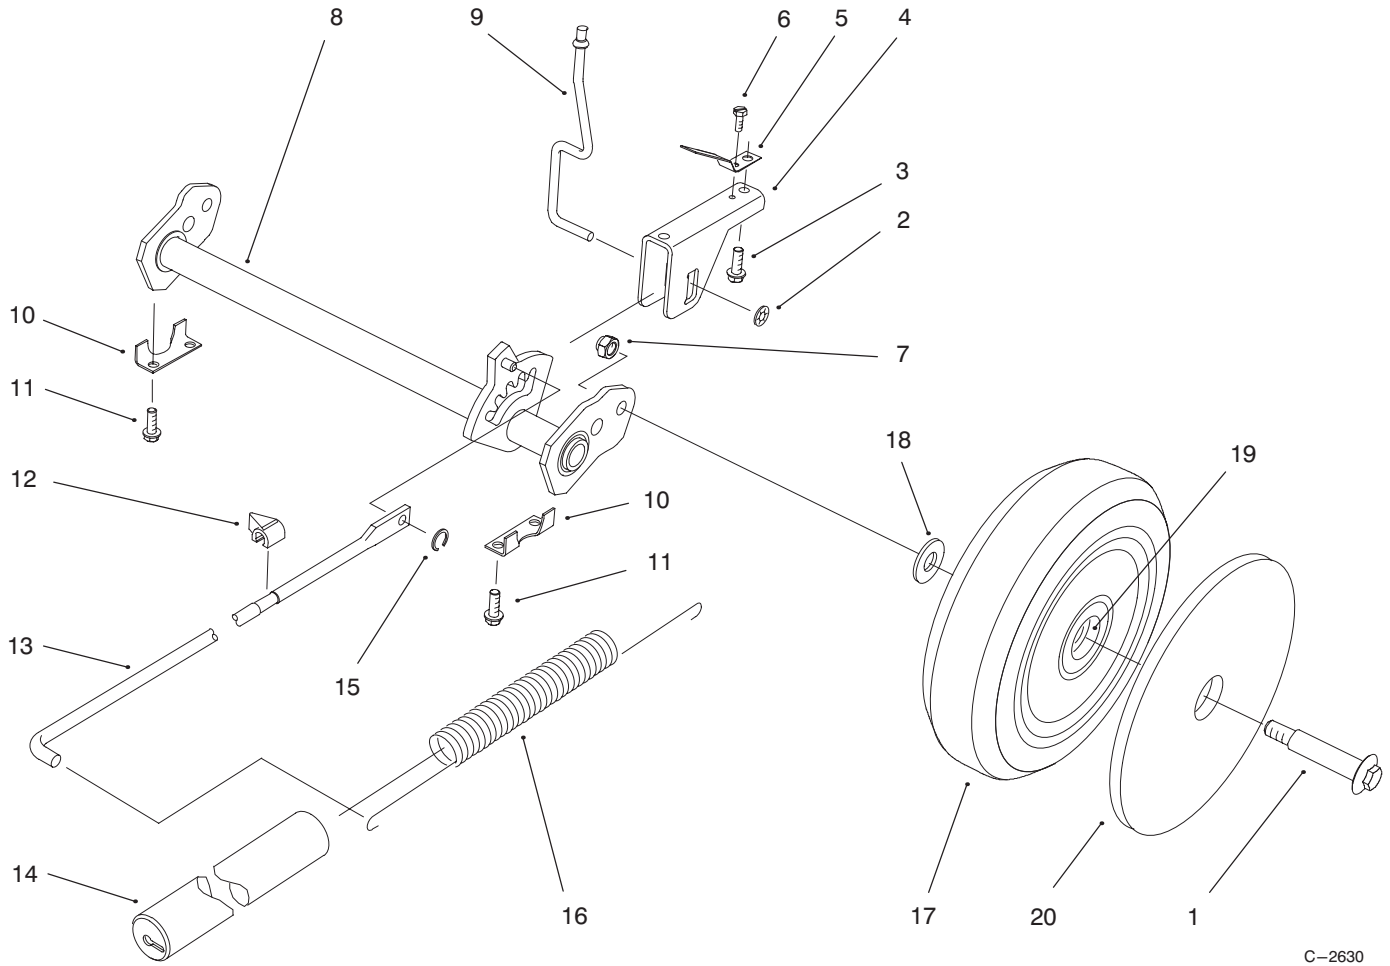

C-2630

DECK SUSPENSION ASSEMBLY

Ref. No.	Part No.	Description	No. Used
1	27-6230	Bolt - Wheel	2
2	32112-13	Nut - Push	1
3	63-8590	Screw	2
4	71-8080	Saddle - Height of Cut	1
5	71-8060	Spring - Trigger	2
6	32144-31	Screw	1
7	3296-5	Nut - Lock (Nylon)	2
8	71-7800	Arm - Pivot	1
9	71-7840	Rod - Trigger	1
10	71-7770	Plate - Securing	2
11	32144-4	Screw - Hex Head Tap	4

Ref. No.	Part No.	Description	No. Used
12	71-7980	Indicator - Height of Cut	1
13	71-7970	Rod - Link	1
14	71-8450	Cover - Spring	1
15	32151-93	Ring - Grip	1
16	71-7740	Spring - Counterbalance	1
17	14-9949	Rear Wheel & Tire Assembly (Incl. Ref. # 19)	2
18	40-1940	Washer	2
19	27-6250	Bushing	2
20	92-7663	Cover - Wheel	1