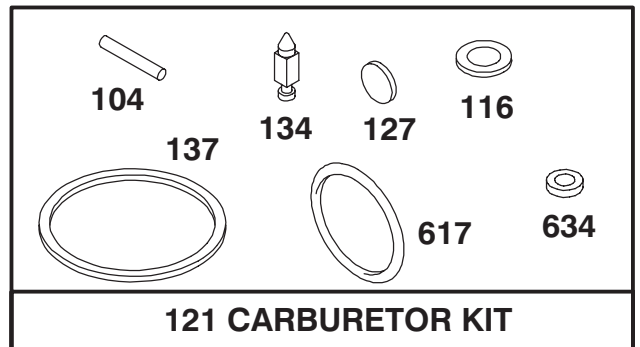

121 CARBURETOR KIT

Assemblies include all parts shown in frames.

ENGINE BRIGGS & STRATTON MODEL 12F802-0667-01

Ref. No.	Part No.	Description	No. Used
★3	299819	Seal – Oil	1
★7	272916	Gasket – Cylinder Hd.	1
★9	272481	Gasket – Breather	1
★9A	272238	Gasket – Baffle Plate	1
★12	272198	Gasket – Crankcase	1
★20	399781	Seal – Oil	1
★52	272199	Gasket – Intake Elbow	1
●104	231371	Pin – Float Hinge	1
◆◆116		Gasket – Sealing (Sold in Kit Only)	1
121	493762	Carburetor Kit	1
●127		Plug – Welch (Sold in Kit Only)	1

Ref. No.	Part No.	Description	No. Used
●134	398188	Valve – Inlet (Includes Seat)	1
◆◆137		Gasket – Bowl (Sold in Kit Only)	1
★163	272653	Gasket – Air Cleaner	1
358	497316	Gasket Set	1
★524	280393	Seal – Filler Tube	1
◆◆617	270344	Seal – Fuel Intake Tube	1
◆◆634		Washer – Shaft (Sold in Kit Only)	1
★842	280966	Seal – O-Ring	1
★883	272253	Gasket – Exhaust	1
977	490937	Gasket Set – Carburetor	1

● Included in Carburetor Kit—Part No. 493762.

◆ Included in Carburetor Gasket Set—Part No. 490937.

★ Included in Gasket Set—Part No. 496316.