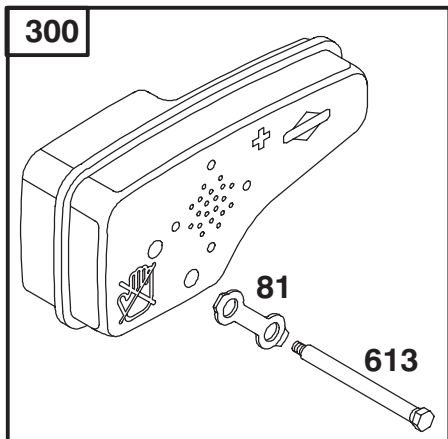

Assemblies include all parts shown in frames.

ENGINE BRIGGS & STRATTON MODEL 12F802-0667-01

Ref. No.	Part No.	Description	No. Used
81	223664	Lock – Muffler Screw	1
187	492790	Hose – Fuel	1
188	398540	Screw – Tank Mounting	1
284	94511	Screw – Shoulder	1
300	496106	Muffler – Exhaust	1
346	93705	Screw – Hex. Head	1
601	93053	Clamp – Hose	1

Ref. No.	Part No.	Description	No. Used
613	94231	Screw – Shoulder	1
670	280512	Spacer – Fuel Tank	1
676	493871	Deflector – Muffler	1
★883	272253	Gasket – Exhaust	1
957	397974	Cap Assy. – Fuel	1
972	495224	Tank Assembly – Fuel	1