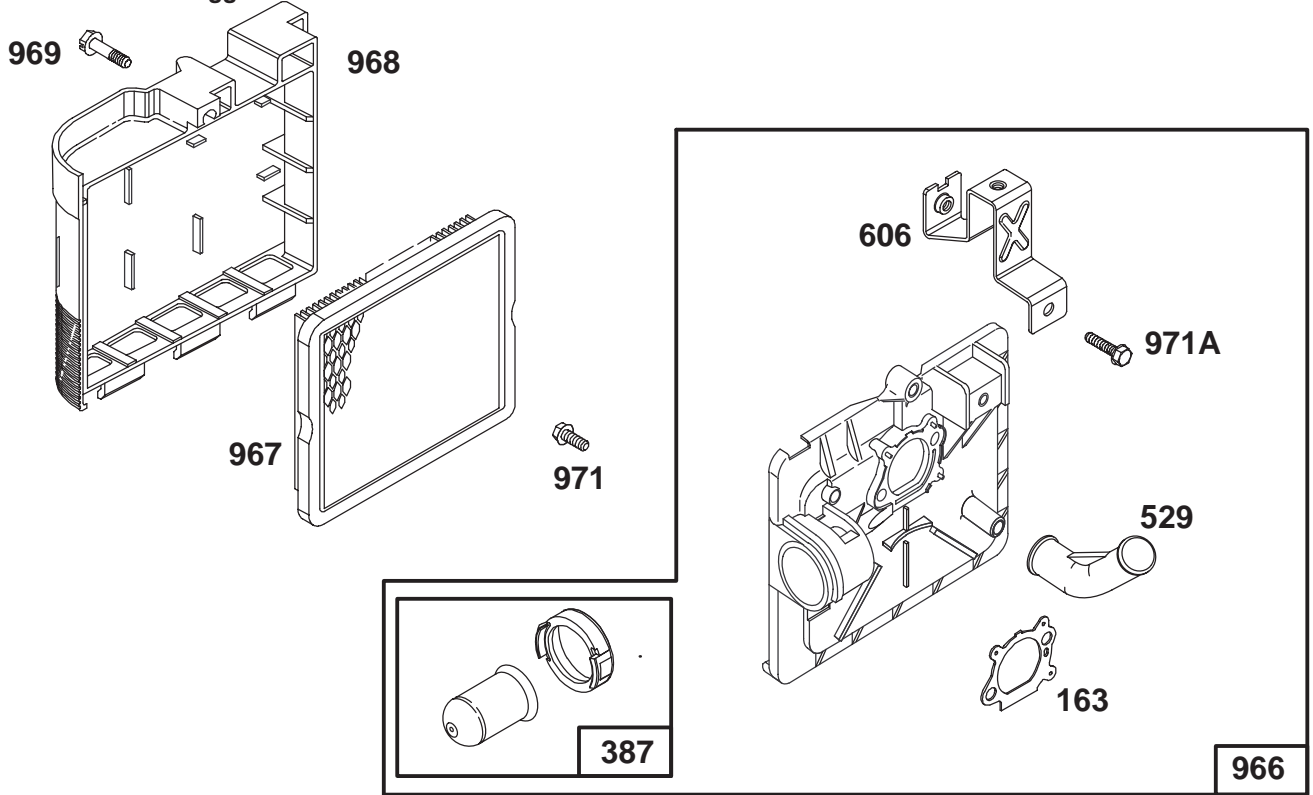

Assemblies include all parts shown in frames.

ENGINE BRIGGS & STRATTON MODEL 12F802-0667-01

Ref. No.	Part No.	Description	No. Used
163	272653	Gasket – Air Cleaner	1
387	496115	Primer–Carburetor	1
529	281299	Grommet – Breather	1
606	224815	Strap – Bracket	1
966	496116	Base – Air Cleaner	1

Ref. No.	Part No.	Description	No. Used
967	491588	Filter – Air	1
968	281340	Cover – Air Cleaner	1
969	94120	Screw – Cover Mtg.	1
971	94121	Screw – Air Cleaner	1
971A	94749	Screw – Hex. Head	1

★ Included in Gasket Set—Part No. 496316.