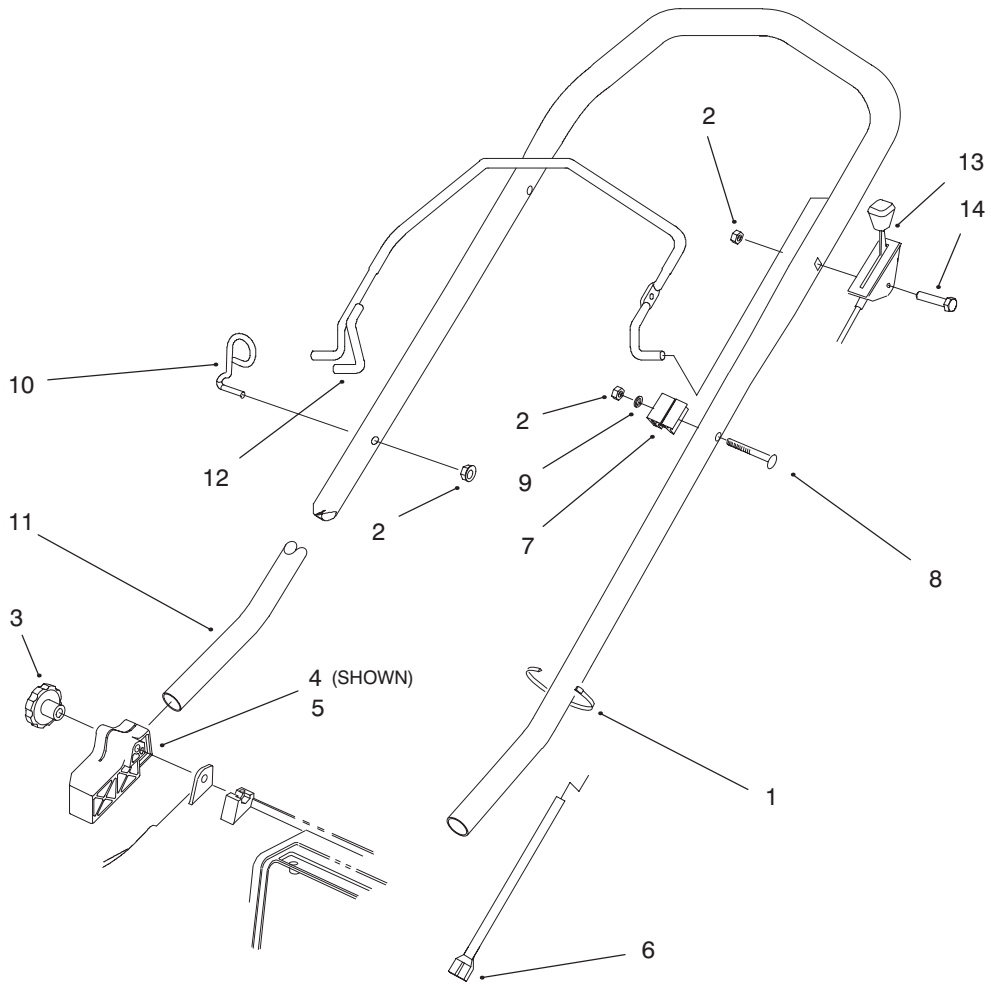

## ENGINE ASSEMBLY

Ref. No.	Part No.	Description	No. Used
1	32144-73	Screw	3
2	3290-378	Tie - Cable	1
3	2210-249	Clamp - Casting	1
4	93-8470	Screw - Clamp	1
5	32144-102	Screw	3
6	82-8550	Shield - Muffler	1

Ref. No.	Part No.	Description	No. Used
7	93-4354	Decal - Engine	1
8		Engine	1
9	2210-316	Rope - Stop	1
10	93-0243	Shroud	1
11	32144-121	Screw	2
12	92-2289	Plate - Logo	1

C-2624

## HANDLE ASSEMBLY

Ref. No.	Part No.	Description	No. Used
1	3290-378	Tie - Cable	1
2	3296-73	Nut - Lock Insert	3
3	19-4050	Knob	2
4	71-8100	Mount - Handle RH	1
5	71-8090	Mount - Handle LH	1
6	93-1116	Cable - Brake	1
7	92-7729	Anchor - Cable	1

## DECK SUSPENSION ASSEMBLY

Ref. No.	Part No.	Description	No. Used
1	27-6230	Bolt - Wheel	2
2	32112-13	Nut - Push	1
3	63-8590	Screw	2
4	71-8080	Saddle - Height of Cut	1
5	71-8060	Spring - Trigger	2
6	32144-31	Screw	1
7	3296-5	Nut - Lock (Nylon)	2
8	71-7800	Arm - Pivot	1
9	71-7840	Rod - Trigger	1
10	71-7770	Plate - Securing	2
11	32144-4	Screw - Hex Head Tap	4