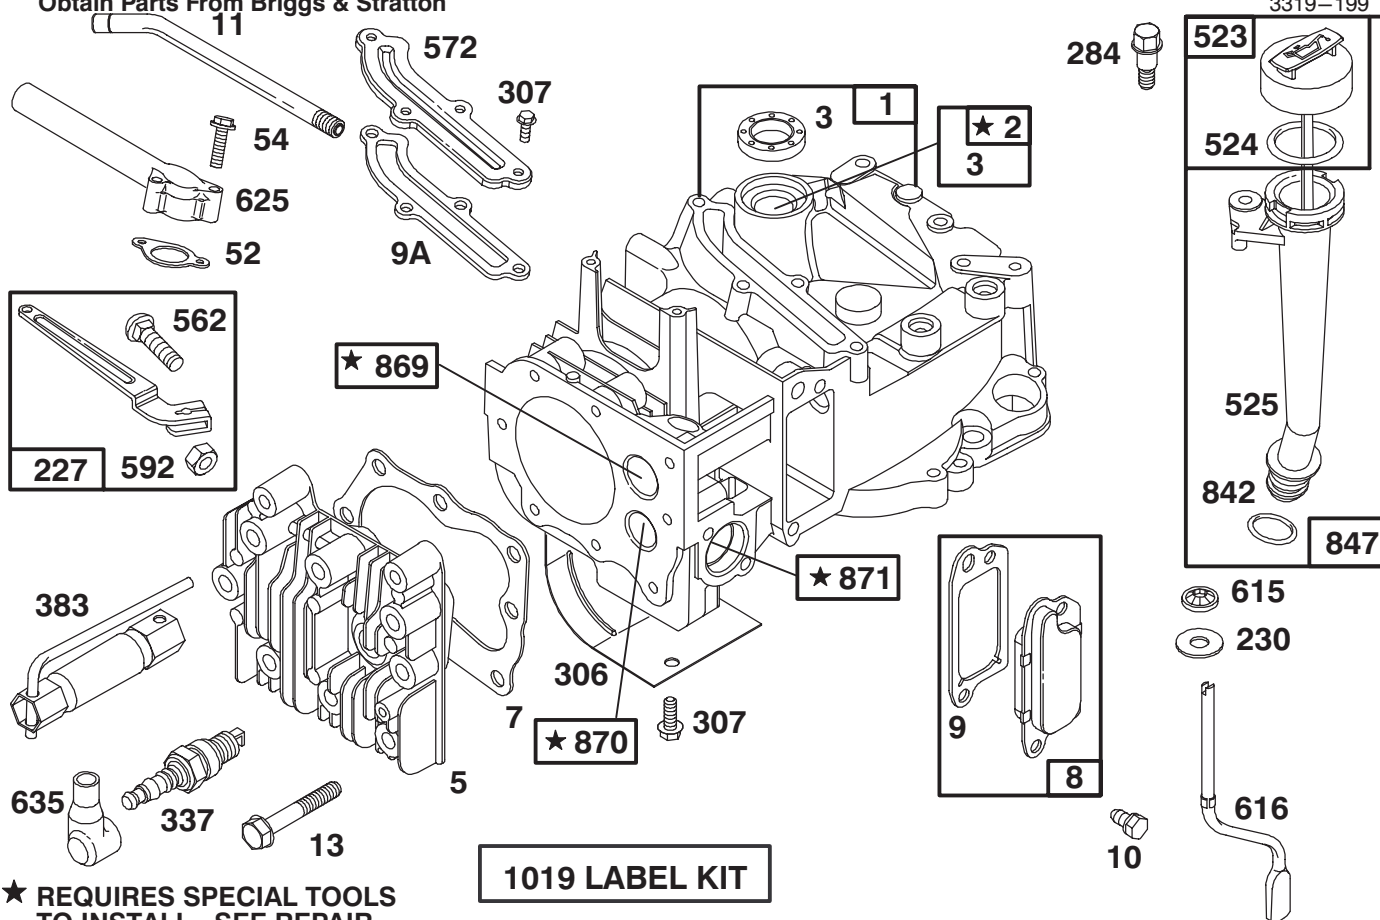

Obtain Parts From Briggs & Stratton

★ REQUIRES SPECIAL TOOLS TO INSTALL. SEE REPAIR INSTRUCTION MANUAL.

1019 LABEL KIT

Assemblies include all parts shown in frames.

ENGINE BRIGGS & STRATTON MODEL 12F802-0667-01

Ref. No.	Part No.	Description	No. Used
1	493260	Cylinder Assembly	1
2	293708	Bushing – Cylinder	1
★3	299819	Seal – Oil	1
5	214349	Head – Cylinder	1
★7	272916	Gasket – Cylinder Head	1
8	495786	Breather – Valve Chamber	1
★9	272481	Gasket – Breather	1
★9A	272238	Gasket – Baffle Plate	1
10	94650	Screw – Breather Mtg.	1
11	231933	Tube – Breather	1
13	94547	Screw – Cylinder Head	1
★52	272199	Gasket – Intake Elbow	1
54	94526	Screw – Intake Elbow Mtg.	1
227	492349	Lever Assembly – Gov.	1
230	67072	Washer – Gov. Crank	1
284	94511	Screw – Hex. Head	1
306	224324	Shield – Cylinder	1
307	94515	Screw – Hex. Head	1
337	802592	Plug – Spark	1

Ref. No.	Part No.	Description	No. Used
383	89838	Wrench – Spark Plug	1
523	495264	Cap With Dipstick – Oil Filler	1
★524	280393	Seal – Filler Tube	1
525	495265	Tube – Oil Filler	1
562	94852	Bolt – Carriage	1
572	224328	Baffle – Cylinder	1
592	231082	Nut – Hex.	1
615	94474	Fastener	1
616	262578	Crank – Governor	1
625	497465	Tube – Fuel Intake	1
635	66538	Elbow – Spark Plug	1
★842	280966	Seal – O-Ring	1
847	495263	Oil Fill Tube Assy.	1
869	213512	Seat – Intake Valve	1
870	213513	Seat – Exhaust Valve	1
871	262001	Guide – Exhaust Valve	1
1019	494256	Note: 63709 Guide – Intake Valve Label Kit	1

★ Included in Gasket Set—Part No. 496316.