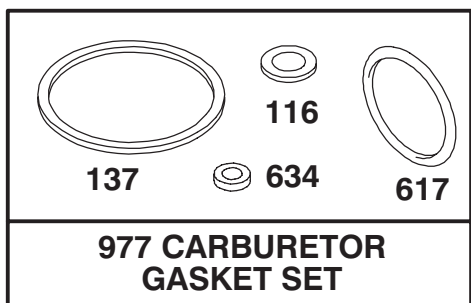

358 GASKET SET

977 CARBURETOR GASKET SET