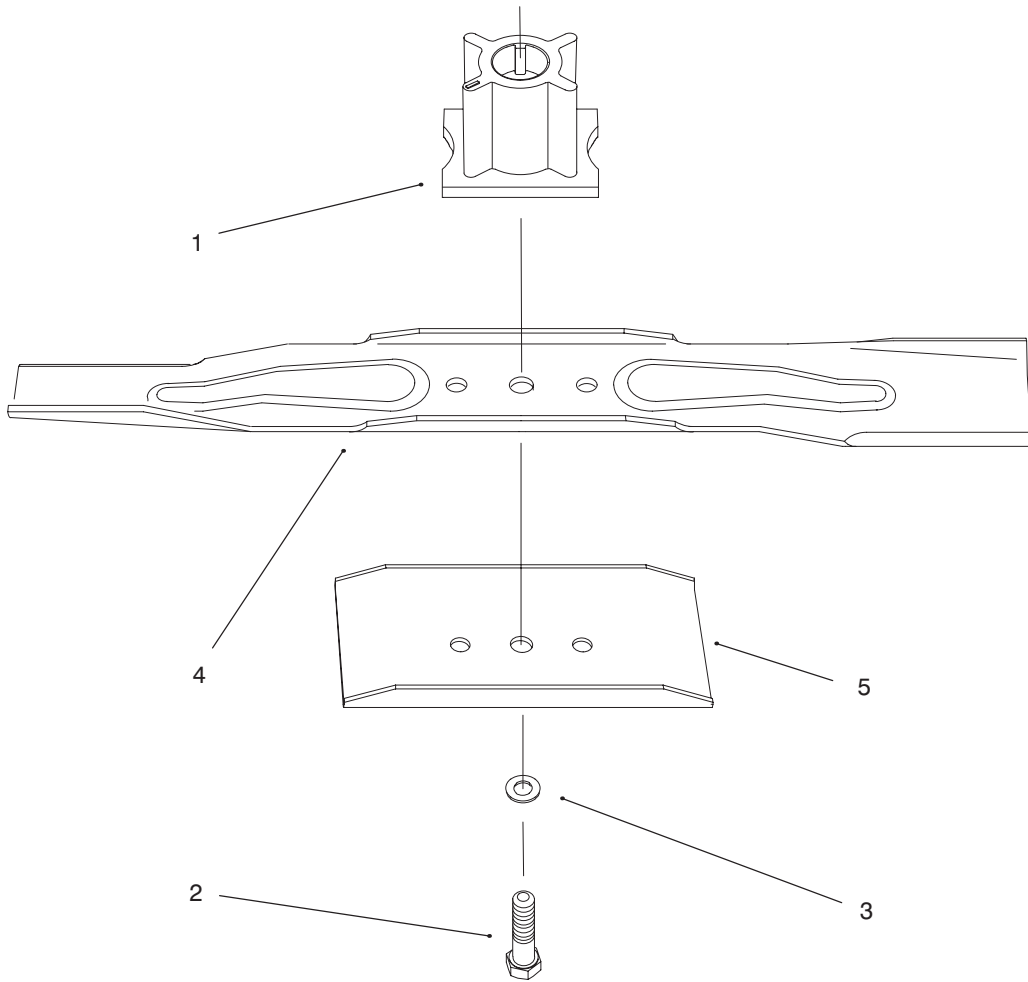

C-2628

BLADE ASSEMBLY

Ref. No.	Part No.	Description	No. Used
1	71-7940	Retainer - Blade	1
2	26-0672	Bolt - Blade	1
3	3253-22	Washer - Lock	1

Ref. No.	Part No.	Description	No. Used
4	71-9260	Blade	1
5	80-0510	Stiffener - Blade	1