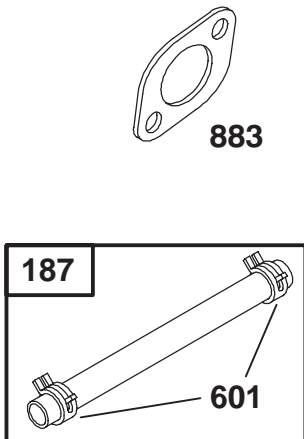

Assemblies include all parts shown in frames.

ENGINE BRIGGS & STRATTON MODEL 12F802-0667-01

Ref. No.	Part No.	Description	No. Used
81	223664	Lock – Muffler Screw	1
187	492790	Hose – Fuel	1
188	398540	Screw – Tank Mounting	1
284	94511	Screw – Shoulder	1
300	496106	Muffler – Exhaust	1
346	93705	Screw – Hex. Head	1
601	93053	Clamp – Hose	1

Ref. No.	Part No.	Description	No. Used
613	94231	Screw – Shoulder	1
670	280512	Spacer – Fuel Tank	1
676	493871	Deflector – Muffler	1
★883	272253	Gasket – Exhaust	1
957	397974	Cap Assy. – Fuel	1
972	495224	Tank Assembly – Fuel	1