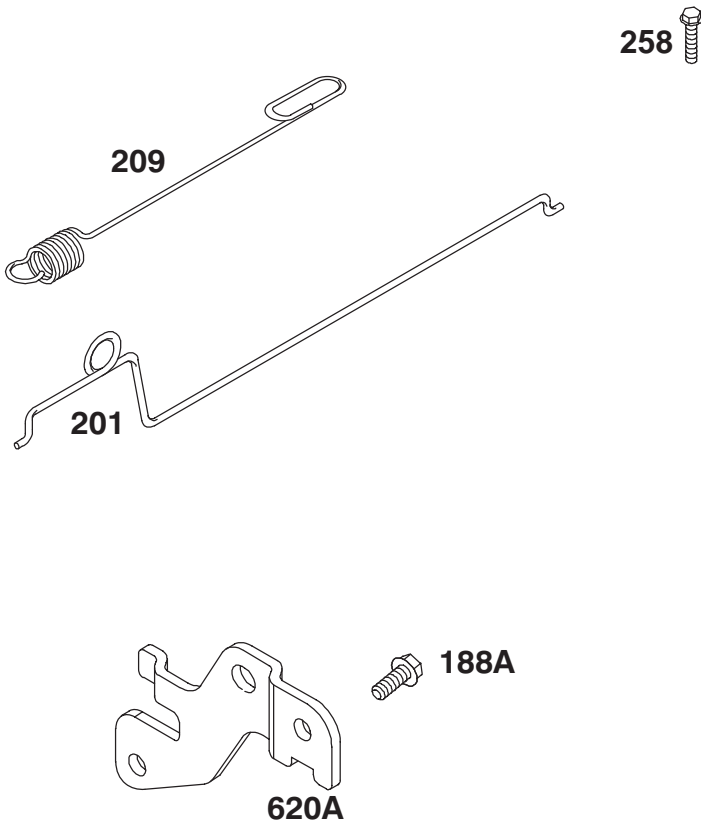

Assemblies include all parts shown in frames.

ENGINE BRIGGS & STRATTON MODEL 12F802-0667-01

Ref. No.	Part No.	Description	No. Used
188	94644	Screw - Hex. Head	1
188A	94602	Screw - Hex. Head	1
201	262579	Link - Governor	1
209	263046	Spring - Governor	1
258	94512	Screw - Hex. Head	1
620	497203	Bracket - Carburetor	1

Ref. No.	Part No.	Description	No. Used
620A	225152	Bracket - Control	1
621	396847	Switch - Stop	1
670A	493823	Spacer - Bracket	1
922	262640	Spring - Brake	1
923	493442	Brake Assembly	1