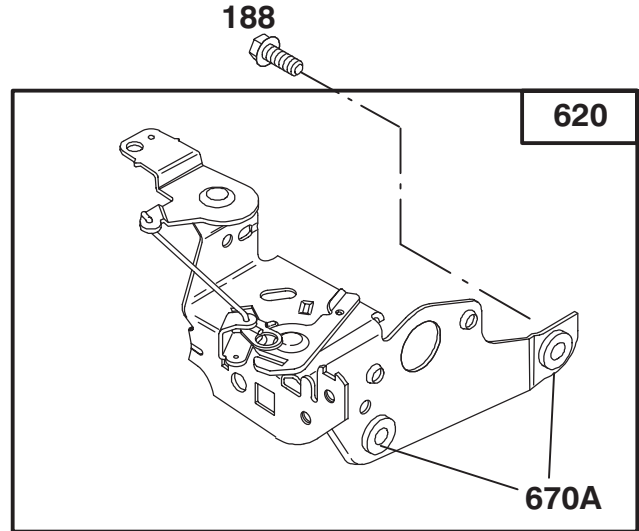

Assemblies include all parts shown in frames.

ENGINE BRIGGS & STRATTON MODEL 12F802-0667-01

Ref. No.	Part No.	Description	No. Used
188	94644	Screw - Hex. Head	1
188A	94602	Screw - Hex. Head	1
201	262579	Link - Governor	1
209	263046	Spring - Governor	1
258	94512	Screw - Hex. Head	1
620	497203	Bracket - Carburetor	1

Ref. No.	Part No.	Description	No. Used
620A	225152	Bracket - Control	1
621	396847	Switch - Stop	1
670A	493823	Spacer - Bracket	1
922	262640	Spring - Brake	1
923	493442	Brake Assembly	1