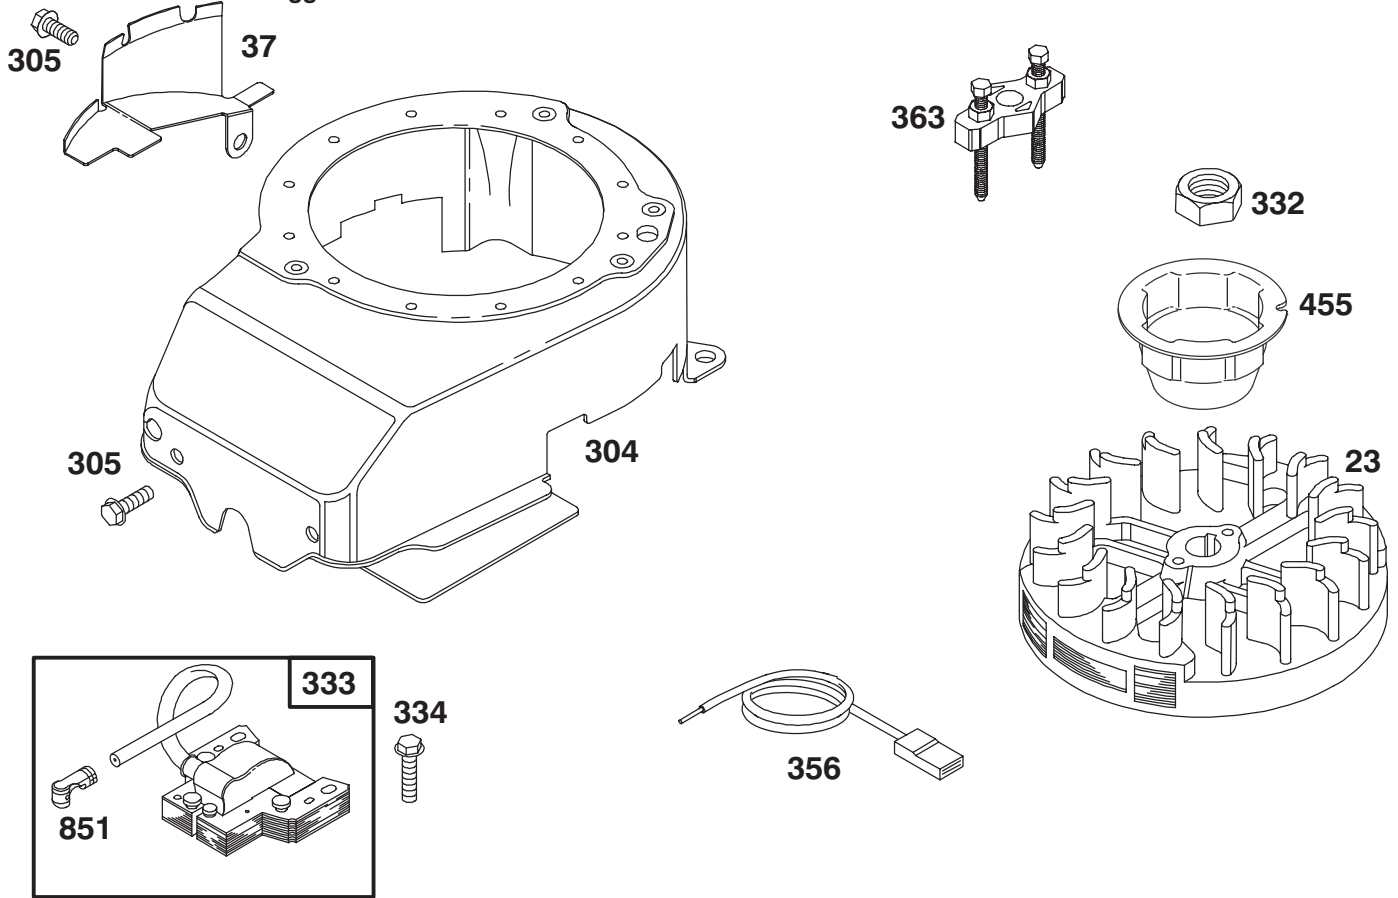

Assemblies include all parts shown in frames.

ENGINE BRIGGS & STRATTON MODEL 12F802-0667-01

Ref. No.	Part No.	Description	No. Used
23	492177	Flywheel	1
37	224511	Guard - Flywheel	1
304	493293	Housing - Blower	1
305	94744	Screw - Sem	1
332	92284	Nut - Flywheel	1
333	802574	Armature - Magneto	1

Ref. No.	Part No.	Description	No. Used
334	94731	Screw - Sem	1
356	398808	Wire - Ground	1
363	19069	Flywheel Puller	1
455	225121	Cup - Starter	1
851	493880	Terminal - Ignition Cable	1