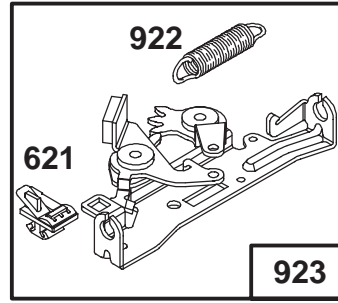

Assemblies include all parts shown in frames.

ENGINE BRIGGS & STRATTON MODEL 12F802-0667-01

Ref. No.	Part No.	Description	No. Used
188	94644	Screw - Hex. Head	1
188A	94602	Screw - Hex. Head	1
201	262579	Link - Governor	1
209	263046	Spring - Governor	1
258	94512	Screw - Hex. Head	1
620	497203	Bracket - Carburetor	1

Ref. No.	Part No.	Description	No. Used
620A	225152	Bracket - Control	1
621	396847	Switch - Stop	1
670A	493823	Spacer - Bracket	1
922	262640	Spring - Brake	1
923	493442	Brake Assembly	1