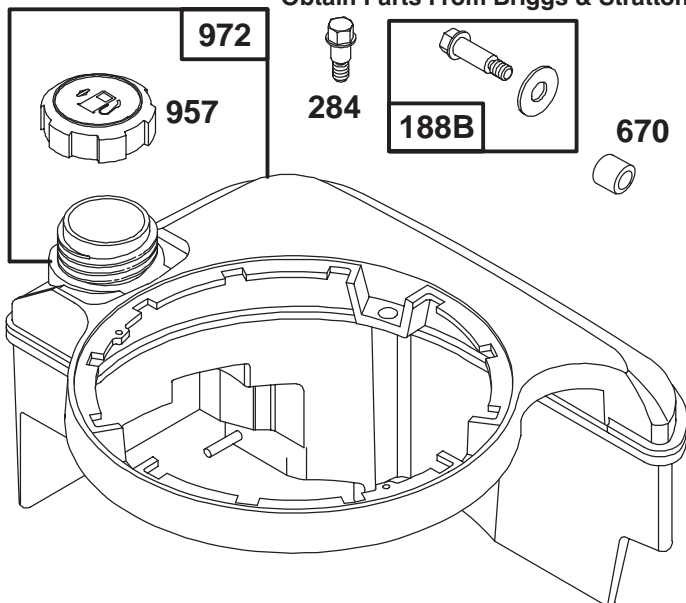

Assemblies include all parts shown in frames.

ENGINE BRIGGS & STRATTON MODEL 12F802-0667-01

Ref. No.	Part No.	Description	No. Used
81	223664	Lock – Muffler Screw	1
187	492790	Hose – Fuel	1
188	398540	Screw – Tank Mounting	1
284	94511	Screw – Shoulder	1
300	496106	Muffler – Exhaust	1
346	93705	Screw – Hex. Head	1
601	93053	Clamp – Hose	1

Ref. No.	Part No.	Description	No. Used
613	94231	Screw – Shoulder	1
670	280512	Spacer – Fuel Tank	1
676	493871	Deflector – Muffler	1
★883	272253	Gasket – Exhaust	1
957	397974	Cap Assy. – Fuel	1
972	495224	Tank Assembly – Fuel	1