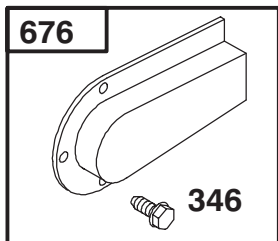

Assemblies include all parts shown in frames.

ENGINE BRIGGS & STRATTON MODEL 12F802-0667-01

Ref. No.	Part No.	Description	No. Used
81	223664	Lock – Muffler Screw	1
187	492790	Hose – Fuel	1
188	398540	Screw – Tank Mounting	1
284	94511	Screw – Shoulder	1
300	496106	Muffler – Exhaust	1
346	93705	Screw – Hex. Head	1
601	93053	Clamp – Hose	1

Ref. No.	Part No.	Description	No. Used
613	94231	Screw – Shoulder	1
670	280512	Spacer – Fuel Tank	1
676	493871	Deflector – Muffler	1
★883	272253	Gasket – Exhaust	1
957	397974	Cap Assy. – Fuel	1
972	495224	Tank Assembly – Fuel	1