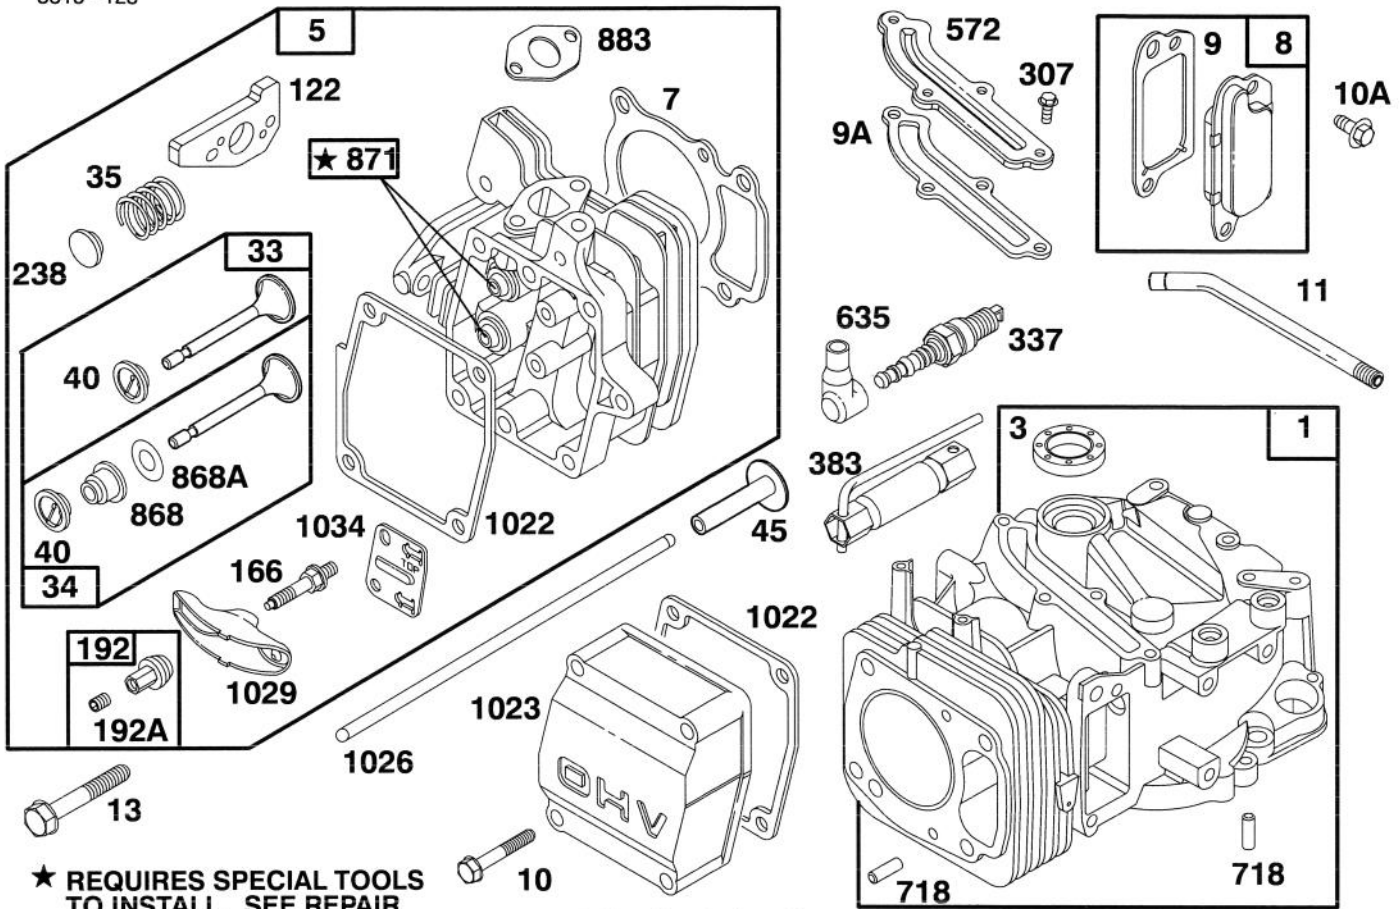

★ **REQUIRES SPECIAL TOOLS TO INSTALL. SEE REPAIR INSTRUCTION MANUAL.**

Assemblies include all parts shown in frames.

ENGINE GTS-150

Ref. No.	Part No.	Description	No. Used
1	77-7590	Cylinder Ass'y	1
★3	77-9060	Seal - Oil	1
5	77-7730	Head - Cylinder	1
★7	77-7740	Gasket - Cylinder Head	1
8	77-9300	Breather Ass'y	1
★9	77-9250	Gasket - Breather	1
★9A	77-7410	Gasket - Breather	1
10	77-7360	Screw - Hex Head (Valve Cover)	1
10A	77-9200	Screw - Hex Head	1
11	77-9410	Tube - Breather	1
13	77-7630	Screw - Cylinder Head	1
33	77-7860	Valve - Exhaust	1
34	77-7880	Valve - Intake	1
35	77-7810	Spring - Valve	1
40	77-7870	Retainer - Spring	1
45	77-7610	Tappet - Valve	1
●122	77-7820	Adapter Ass'y	1
166	77-7780	Stud - Rocker Arm	1
192	77-7910	Ball & Screw - Rocker Arm	1

Ref. No.	Part No.	Description	No. Used
192A	77-9310	Screw - Set	1
238	77-7800	Cap - Valve	1
307	77-7420	Screw - Breather Cover Mtg.	1
337	77-7330	Plug - Spark	1
383	94-1664	Wrench - Spark Plug	1
572	77-7400	Cover - Breather	1
635	77-7340	Elbow - Spark Plug	1
718	77-7600	Pin - Cylinder	1
★868	77-7890	Seal Ass'y - Valve	1
★868A	77-7900	Gasket - Valve	1
★883	77-7760	Gasket - Exhaust	1
★1022	77-7320	Gasket - Rocker Cover	1
1023	77-9320	Cover - Valve	1
1026	77-7620	Rod - Push	1
1029	77-7790	Arm - Rocker	1
1034	77-7770	Guide - Push Rod	1
	77-9020	Short Block	1

★ Included in Gasket Set-Part No. 77-8900

● Included in Carburetor Overhaul Kit-Part No. 77-9580