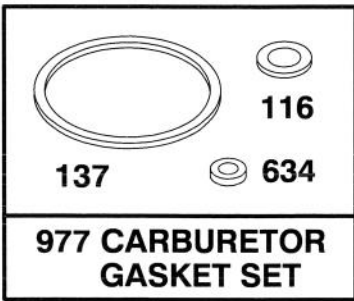

977 CARBURETOR GASKET SET

Assemblies include all parts shown in frames.

ENGINE GTS-150

Ref. No.	Part No.	Description	No. Used
★3	77-9060	Seal - Oil	1
★7	77-7740	Gasket - Cylinder Head	1
★9	77-9250	Gasket - Breather	1
★9A	77-7410	Gasket - Breather	1
★12	77-7550	Gasket - Engine Base	1
★20	77-7570	Seal - Oil	1
●104	77-8180	Pin - Float Hinge	1
●◆116	77-7660	Gasket - Sealing	1
★116A	77-8210	O-Ring	1
●118	77-9620	Valve and Spring - Needle	1
121	77-9580	Carburetor Kit	1
●122	77-7820	Adapter Assembly	1
●134	77-8110	Valve - Inlet (Includes Seat)	1

Ref. No.	Part No.	Description	No. Used
●◆137	77-8200	Gasket - Float Bowl	1
●147	77-9640	Jet - Pilot	1
★163	77-7960	Gasket - Air Cleaner	1
358	77-8900	Gasket Set	1
★524	77-7270	Seal - O-Ring	1
◆634	77-8150	Washer - Seal	1
★842	77-7300	Seal - O-Ring	1
★868	77-7890	Seal Assy. - Valve	1
★868A	77-7900	Seal - Valve	1
★883	77-7760	Gasket - Exhaust	1
977	77-8930	Carburetor Gasket Set	1
★1022	77-7320	Gasket - Rocker Cover	1
●1039	77-7250	Limiter - Float	1
★1041	77-8590	Seal - Foam	1
●1091	77-9650	Cap - Limiter	1

● Included in Carburetor Kit - Part No. 77-9580
◆ Incl. in Carburetor Gasket Set - Part No. 77-8930

★ Included in Gasket Set - Part No. 77-8900