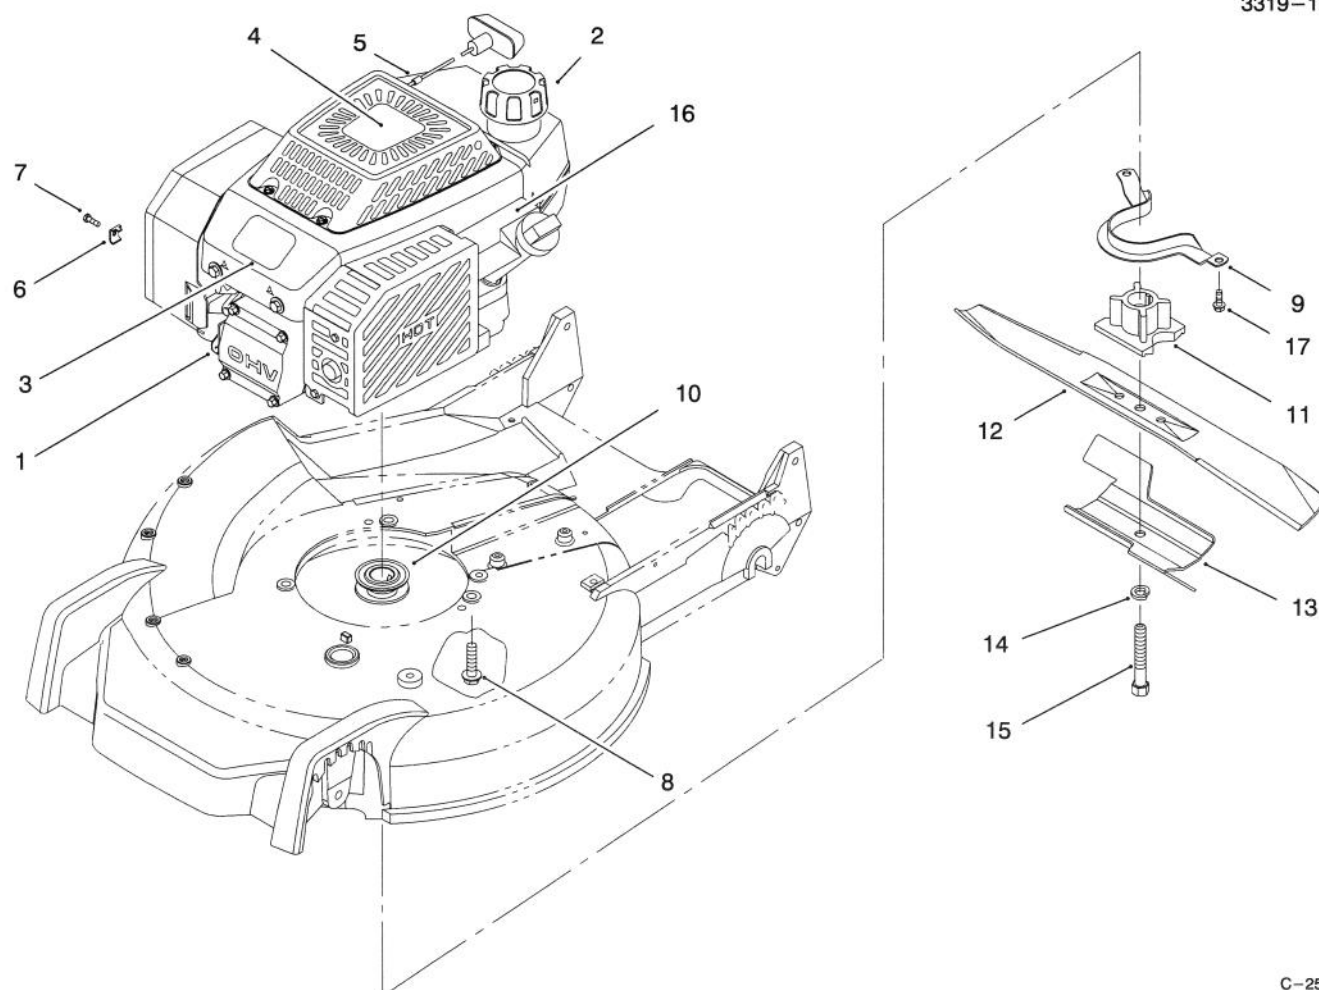

C-2564A

ENGINE ASSEMBLY

Ref. No.	Part No.	Description	No. Used
1	77-8953	Engine	1
2	93-7198	Cap - Fuel Asm.	1
3	92-2289	Plate - Logo, Toro	1
4	93-4355	Decal - Engine	1
5	2210-316	Rope - Stop	1
6	2210-249	Clamp - Casting	1
7	86-7990	Screw - Clamp	1
8	32144-102	Screw	3
9	66-0570	Guide - Belt	1

Ref. No.	Part No.	Description	No. Used
10	62-7550	Pulley - Driver	1
11	93-4107	Retainer - Blade	1
12	93-4106	Blade - Generation	1
13	94-1608	Stiffener - Blade	1
14	3253-22	Washer - Lock	1
15	26-0670	Bolt - Blade	1
16	77-9550	Cover - Brake	1
17	32144-70	Screw - Tap	2