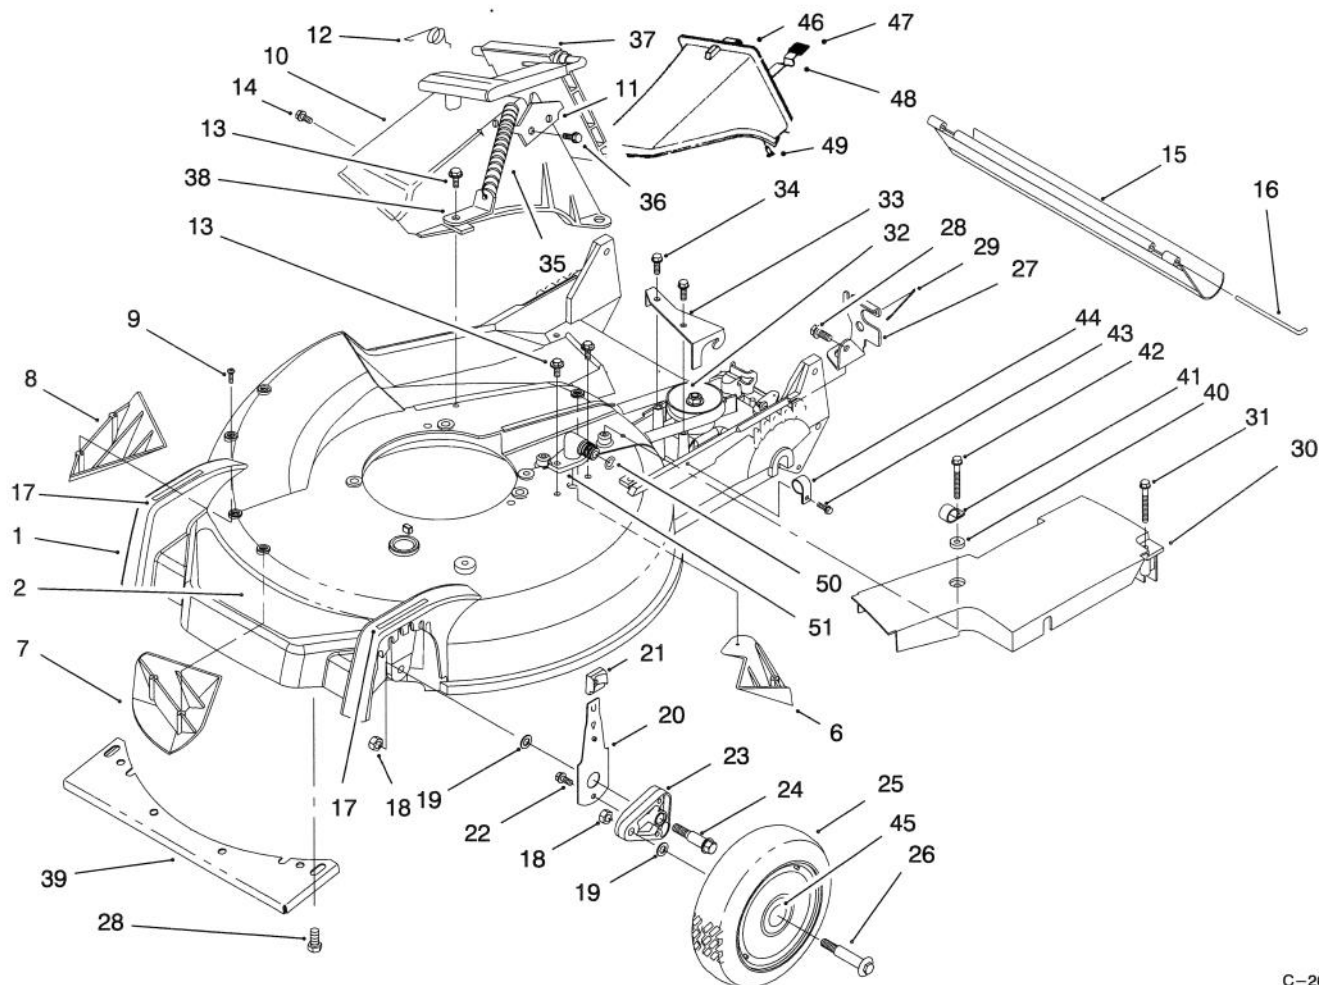

MODEL NO. 20778-790001 & UP

**PARTS  
CATALOG**

**53cm RECYCLER<sup>®</sup>  
Mower**

C-2604

**HOUSING ASSEMBLY**

Ref. No.	Part No.	Description	No. Used
1	95-5615	Housing Assembly (Incl. Ref. #6-9, 17, 28, 39, 50, & 51))	1
2	94-5407	Decal - Deck	1
6	92-1750	Plate - Kicker Rear	1
7	92-1720	Kicker - R.H. Front	1
8	92-1730	Kicker - L.H. Front	1
9	32144-111	Screw - PPH	6
10	82-9151	Tunnel - Discharge	1
11	93-3154	Plate - Latch	1
12	80-3770	Retainer - Door	1
13	46-6811	Screw - HWH	5
14	46-6810	Screw - HWH	1
15	44-0580	Shield - Trailing	1
16	33-3208	Rod - Shield	1
17	92-7856	Decal - HOC	4