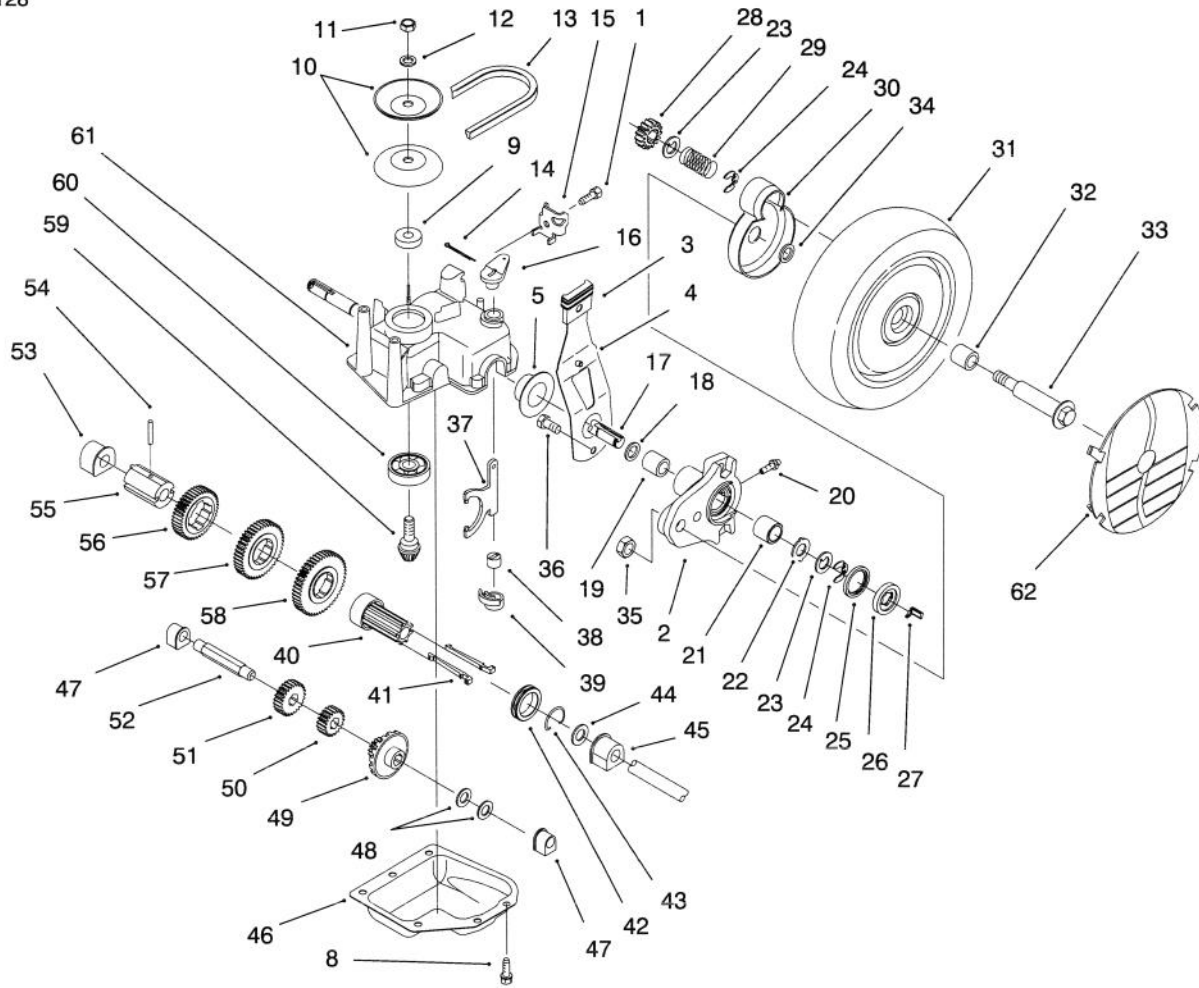

C-2565

GEAR CASE ASSEMBLY

Ref. No.	Part No.	Description	No. Used
1	32144-70	Screw - Hex. Washer Hd.	1
2	63-8701-03	Pivot Arm Assembly (Incl. Ref. #19-21)	2
3	25-7740	Knob - Arm	2
4	63-8721	Spring Arm Assembly	2
5	42-3520	Cap - End	2
8	49-2040	Screw - HH	6
9	62-6660	Spacer	1
10	60-8840	Pulley - Half	2
11	3296-5	Nut - Lock	1
12	3256-24	Washer - Flat	1
13	62-3900	V-Belt	1
14	3272-10	Pin - Cotter	1
15	82-8780	Retainer - Cable	1
16	60-8821	Lever - Shift	1
17	65-4770	Shaft - Output	1
18	237-153	Seal - "O"Ring	2
19	70-9760	Bushing - Sleeve	2
20	302-56	Fitting - Grease	2
21	48-2060	Bearing - Needle	2
22	65-4730	Washer - Thrust (Inner)	2
23	65-4740	Washer - Thrust (Keyed)	4
24	65-2720	Ring - Retaining	4

Ref. No.	Part No.	Description	No. Used
25	65-4710	Ring - Friction	2
26	65-4760	Washer - Clutch	2
27	66-6050	Key - Rocking (L.H.)	1
*	66-6040	Key - Rocking (R.H.)	1
28	65-4750	Pinion	2
29	65-4720	Spring - Compression	2
30	74-1660	Cover - Wheel	2
31	14-9959	Wheel Tire & Gear Assy. (Incl. Ref. #32)	2
32	27-6250	Bushing - Wheel	4
33	27-6232	Bolt - Wheel	2
34	74-1670	Spacer - Wheel Cover	2
35	3296-6	Nut - Lock	2
36	32144-85	Screw - HH	2
37	60-8870	Yoke - Shift	1
38	29-9570	Bushing - Yoke	1
39	60-8810	Retainer - Shift Fork	1
40	76-0780	Sleeve - Shift Key	1
41	76-0760	Key - Shift	2
42	76-0770	Collar - Shift	1
43	65-5250	Clip - Spring	1
44	36-4780	Washer - Thrust	1

*Not Illustrated