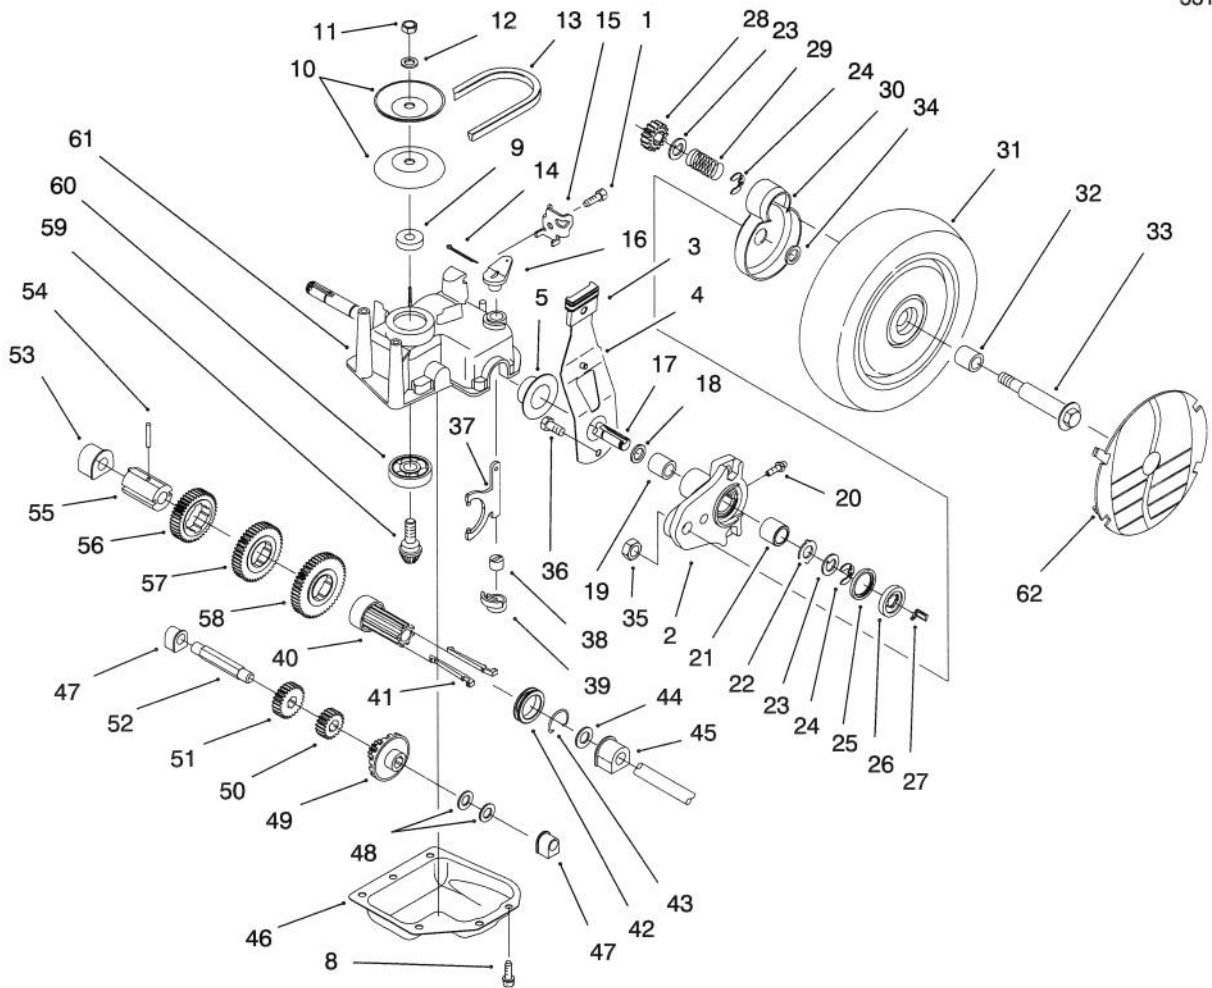

C-2565

GEAR CASE ASSEMBLY (Continued)

Ref. No.	Part No.	Description	No. Used
45	60-8770	Bushing - Output Shaft	1
46	60-8730	Cover - Gear Case	1
47	60-8750	Bushing - Intrmdt. Shaft	2
48	36-4791	Washer - Thrust	2
49	55-3760	Gear - Pinion 15T	1
50	55-3780	Gear - Pinion 20T	1
51	55-3800	Gear - Pinion 25T	1
52	60-8800	Shaft - Intermediate	1
53	60-8850	Bushing - Output Shaft	1
54	32121-120	Pin - Coil	1

Ref. No.	Part No.	Description	No. Used
55	60-8790	Sleeve - Gear	1
56	55-3810	Gear - 39T (3rd Gear)	1
57	55-3790	Gear - 44T (2nd Gear)	1
58	55-3770	Gear - 49T (1st Gear)	1
59	60-8890	Pinion - Bevel	1
60	38-7820	Bearing - Ball	1
61	60-8710	Case - Gear (Upper)	1
62	92-7663	Cover - Wheel	1
*	62-6673	Gear Case Assy. Complete	1

*Not Illustrated