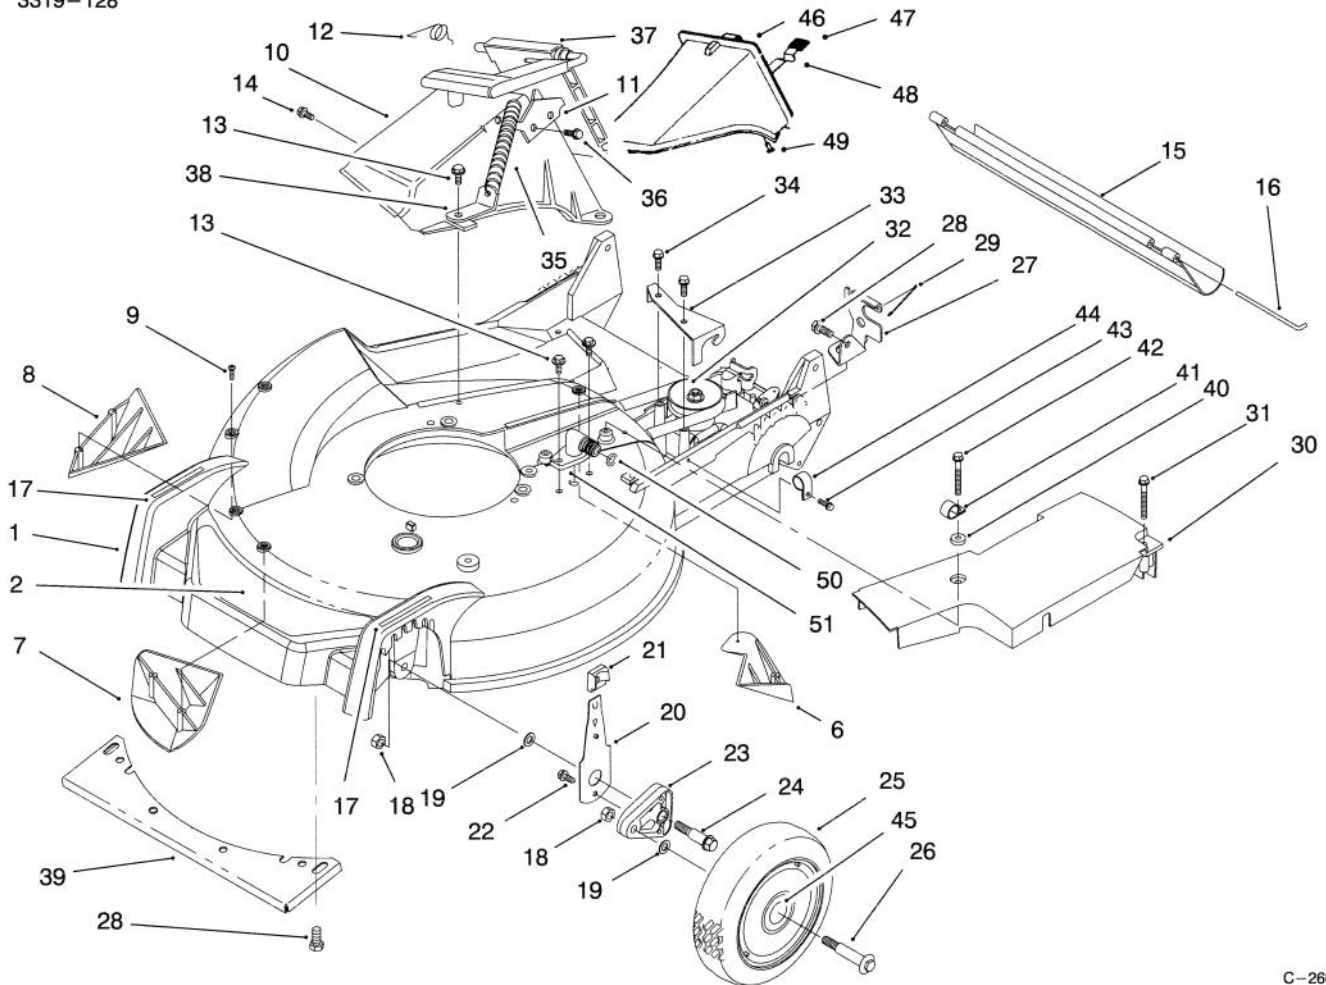

C-2604

HOUSING ASSEMBLY (Continued)

Ref. No.	Part No.	Description	No. Used
34	49-2040	Screw - HH	2
35	76-4660	Spring - Extension	1
36	46-8090	Screw - Tapping	2
37	93-7351	Door - Discharge Asm.	1
38	71-9350	Spring - Bracket	1
39	46-5400	Shield - Front	1
40	3-5792	Washer	1
41	2412-87	Clamp - Cable	1
42	37-7262	Screw - Special	1

Ref. No.	Part No.	Description	No. Used
43	32144-112	Screw - Thread Form	1
44	2412-83	R - Clamp	1
45	27-6250	Bushing - Wheel	4
46	77-0502	Plug - Discharge Asm.	1
47	76-4650	Grip - Latch	1
48	76-4640	Latch - Discharge Plug	1
49	3295-35	Rivet Solid	1
50	46-6290	O-Ring	1
51	95-2747	Fitting - Washout	1