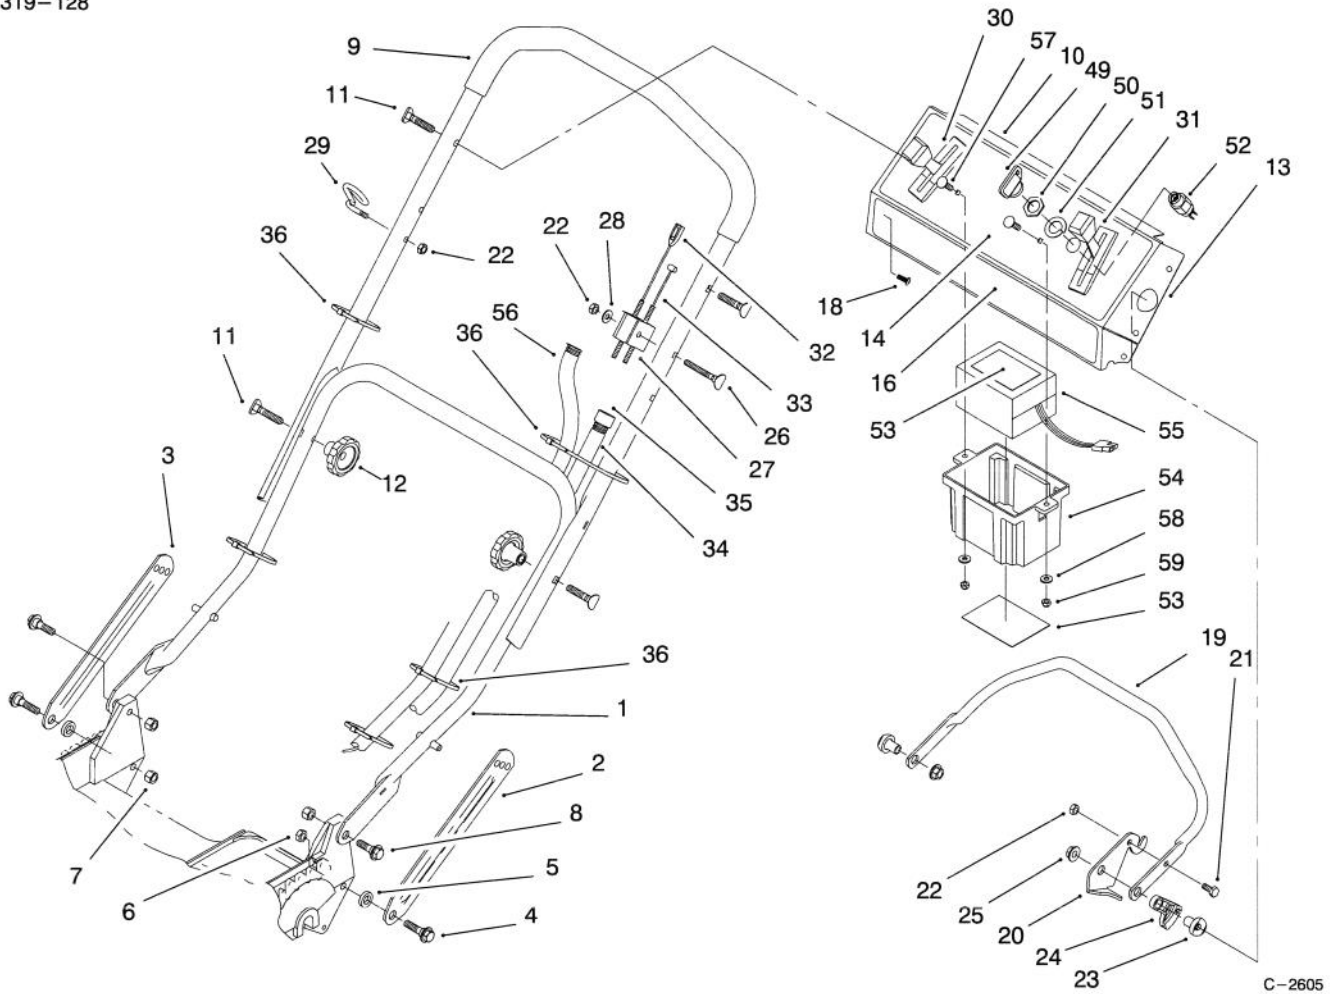

C-2605

HANDLE ASSEMBLY

Ref. No.	Part No.	Description	No. Used
1	43-1362	Handle - Lower Asm.	1
2	84-8361	Latch - Handle L.H.	1
3	84-8401	Latch - Handle R.H.	1
4	27-7210	Screw - Shoulder	2
5	3-3287	Spacer	2
6	3296-47	Nut - Lock	1
7	3296-72	Nut - Lock Nylon	3
8	27-7211	Screw - Shoulder	2
9	94-4922	Handle Asm.	1
10	93-6655	Decal - Danger, Panel	1
11	92-2260	Screw - Handle	4
12	19-4050	Knob	2
13	95-5627	Panel - Control (Incl. Ref. #10,14, & 16)	1
14	95-3014	Decal - Instruction	1
16	92-7862	Decal - Panel, Toro	1
18	92-9665	Screw	5
19	52-7430-05	Bar - Control	1
20	66-5351	Lever - Control	1
21	321-39	Screw - HH	1
22	3296-73	Nut - Lock, Insert	3
23	49-1630	Spacer - Support	2
24	46-5520	Lever - Traction	1
25	3296-74	Nut - Flange, Nylon	2

Ref. No.	Part No.	Description	No. Used
26	92-2269	Screw - Handle	1
27	46-6980	Support - Cable	1
28	3256-1	Washer - Flat	1
29	86-9671	Guide - Rope	1
30	76-2712	Control - Speed	1
31	74-3892	Control - Throttle	1
32	76-4331	Cable - Brake	1
33	46-5481	Cable - Traction	1
34	46-6440	Cover - Cables	1
35	2412-50	Clip - Tubing	3
36	3290-378	Tie - Cable	5
49	63-8360	Key - Ignition	1
50	218-461	Nut - HH	1
51	3254-5	Washer - Lock	1
52	46-5780	Switch - Starter (Incl. Ref. #50,51)	1
53	93-6668	Decal - Battery	2
54	95-3017	Cover - Battery	1
55	55-7520	Battery - Pack	1
56	80-4796	Wire Harness	1
57	3229-34	Bolt - Carriage	2
58	3256-14	Washer - Flat	2
59	3296-2	Nut - Lock	2
*	22-4710	Charger - Battery	1

*Not Illustrated