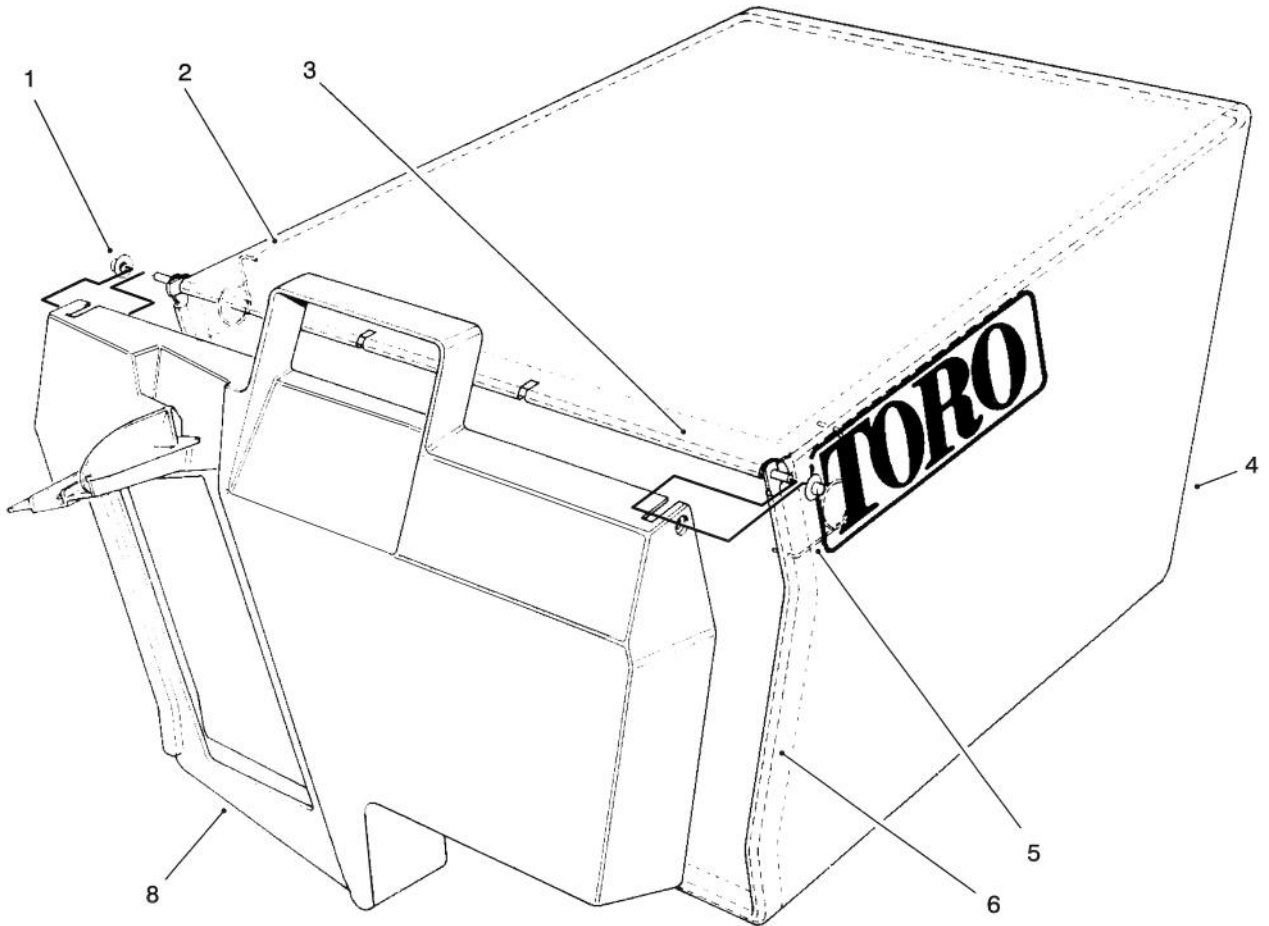

C-1839

GRASS BAG ASSEMBLY

Ref. No.	Part No.	Description	No. Used
1	3290-422	Nut - Push	2
2	42-4030	Bag Frame - Upper	1
3	33-4820	Hinge - Bag Door	1
4	8-2759	Bag - Grass	1

Ref. No.	Part No.	Description	No. Used
5	36-6910	Spring	2
6	42-4020	Frame - Bag	1
8	37-1393	Door - Grass Bag	1