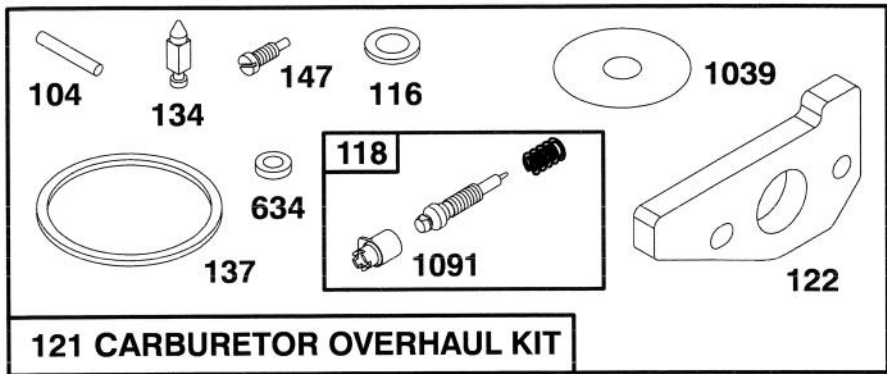

977 CARBURETOR GASKET SET

121 CARBURETOR OVERHAUL KIT