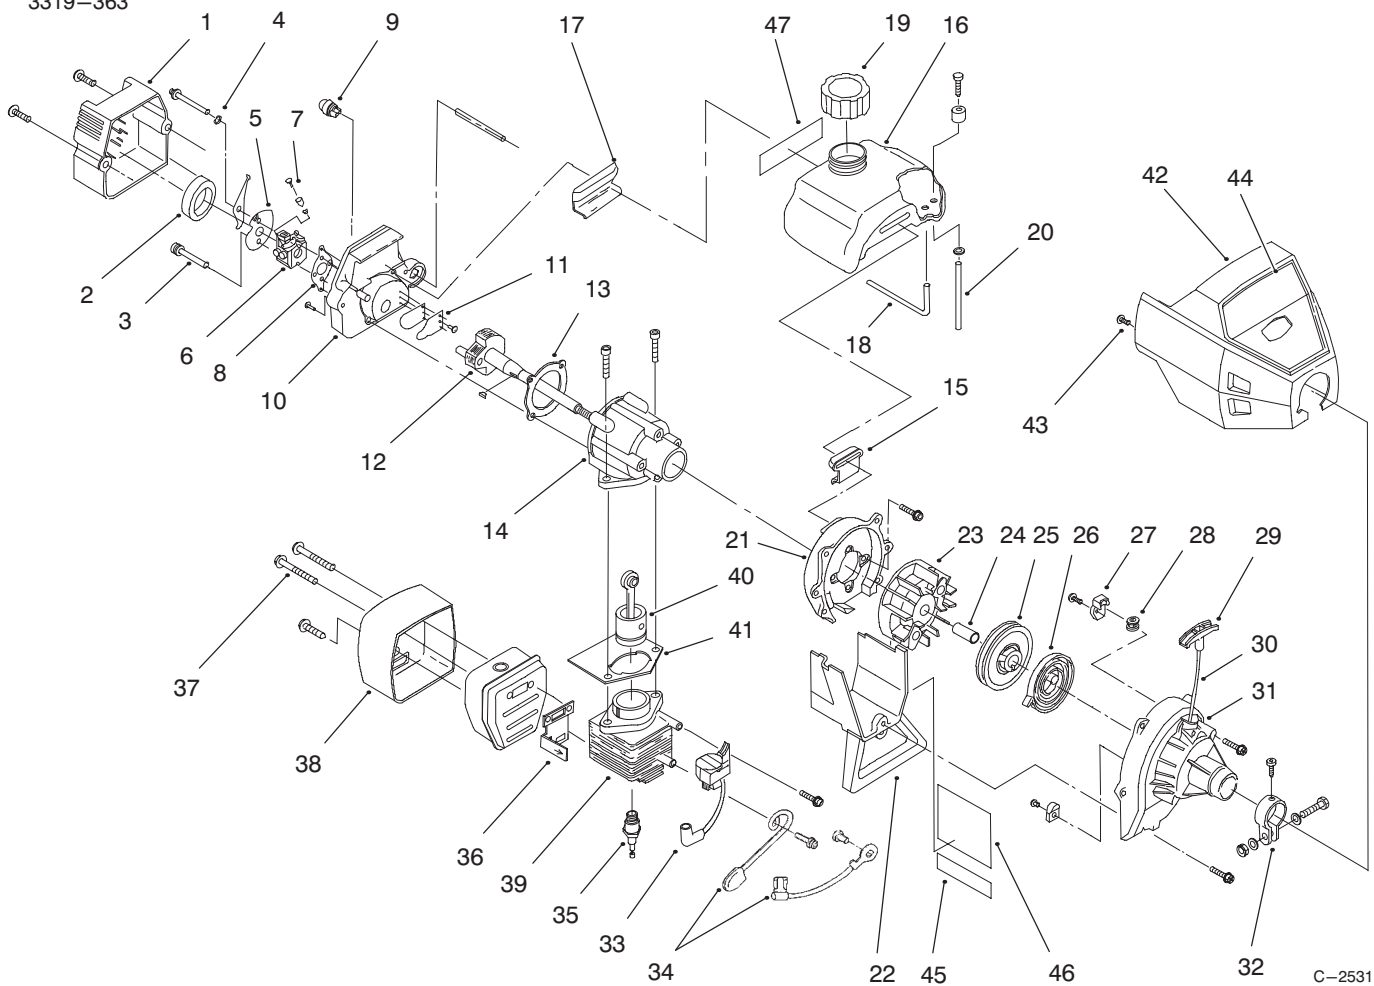

MODEL NO. 51906-7900001 & UP

PARTS CATALOG

16" TRIMMER

BOOM AND TRIMMER ASSEMBLY

Ref. No.	Part No.	Description	No. Used
1	180981	Throttle Housing & Trigger Asm.	1
2	92-3383	Throttle Trigger Spring	1
3	92-3384	Throttle Trigger	1
4	92-3375	Throttle Cable Housing Asm.	1
5	92-3381	Throttle Cable	1
6	92-3391	D-Handle	1
7	181587	D-Handle Hardware Asm.	1
8	95-5239	Drive Shaft Housing Asm.	1
9	95-5298	Flexible Drive Shaft	1
10	153597	Lower Clamp Asm.	1
11	180547	Guard Mounting Screw Asm.	3
12	92-3395	Guard and Blade Asm.	1
13	682061	Blade Asm.	1

Ref. No.	Part No.	Description	No. Used
14	95-5765	Anti-Rotation Screw	1
15	92-3366	Gearbox Asm.	1
16	153619	Outer Spool and Eyelet Asm	1
17	145566	Eyelet	1
18	610660	Retainer	1
19	610317	Spring	1
20	610318	Inner Reel	1
21	153066	Bump Head Knob Asm.	1
23	95-5297	Decal - Safety Symbols	1
**	610375	Monoflail Cutting Line (50 ft.)	1
**	92-3293	Spool & Line (25 ft.) Asm.	1
**	88192	Spool/Line Asm	1
**	66-2090	Toro 2-Cycle Oil	1
**	93-4471	Safety Glasses	1

**Not Illustrated
Optional Accessories

©The TORO Company - 1997
All Rights Reserved

TPS

ENGINE ASSEMBLY

Ref. No.	Part No.	Description	No. Used
1	180349	Carburetor/Air Cleaner Asm. (Incl. Ref. #2)	1
2	180350	Air Cleaner Filter	1
3	180351	Carburetor Mounting Screw Assembly	2
4	180352	Wavey Washer	1
5	180353	Choke Lever & Plate	1
6	180984	Carburetor Asm.	1
7	682048	Throttle Adj. Asm. (Walbro)	1
7	180092	Throttle Adj. Asm. (Zama)	1
8	610675	Carburetor Gasket	1
9	683974	Primer and Hose Asm.	1
10	180354	Carburetor Mount Asm.	1
11	684451	Reed Asm.	1
12	180002	Power Shaft Asm.	1
13	612115	Carburetor Mount Gasket	1
14	180009	Crankcase Service Asm. (Incl. Ref. #12)	1
15	145308	Front Mounting Pad	1
16	181502	Fuel Tank Asm. (Incl. Ref. #18-20)	1
17	612134	Rear Mounting Pad	1
18	181168	Return Line	1
19	180000	Fuel Cap Asm.	1
20	682039	Fuel Line Asm	1