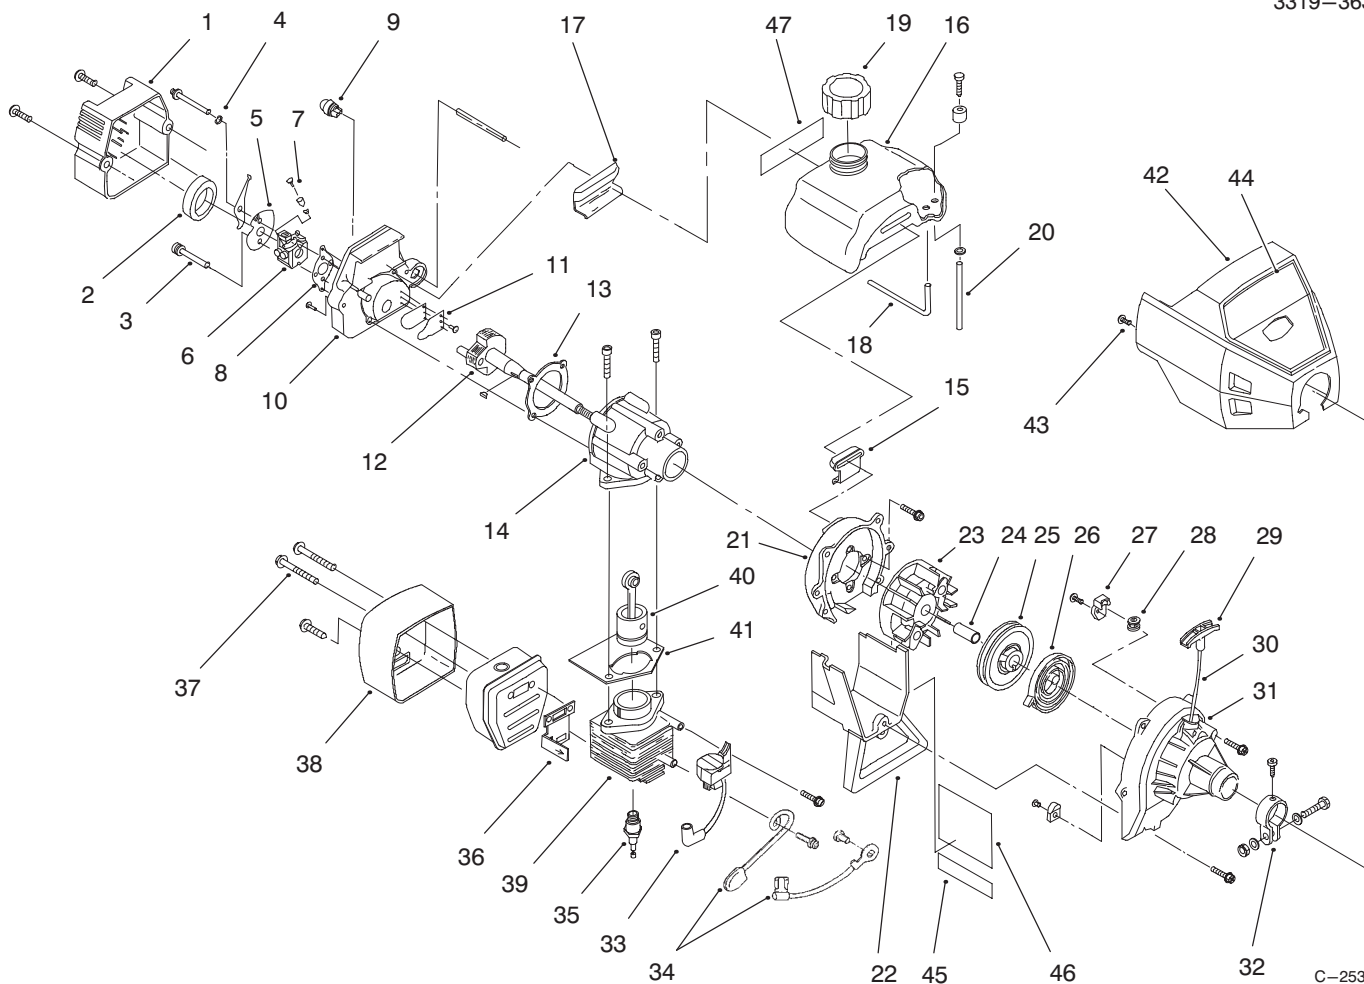

ENGINE ASSEMBLY (Continued)

Ref. No.	Part No.	Description	No. Used
46	95-5085	Decal - Carb	1
47	95-5082	Decal - Fuel & Oil Mix	1
*	180034	Engine Hardware Kit	1
*	180011	Engine Gasket Kit	1
*	180602	Carb. Repair Kit (Walbro)	1
*	180090	Carb. Repair Kit (Zama)	1
*	181069	Gasket-Diaphragm Repair Kit (Walbro)	1
*	180091	Gasket-Diaphragm Repair Kit (Zama)	1

Ref. No.	Part No.	Description	No. Used
*	180530	Piston Ring	1
*	180745	Short Block Asm. (Incl. Ref. #12,14, 35, 39-41)	1
*	610676	Flywheel Key	1
*	181501	Starter Housing Screw Set	1
*	95-5295	Card - Start Alert	1
*	95-5294	Tag - Caution, Oil Mix	1

*Not Illustrated