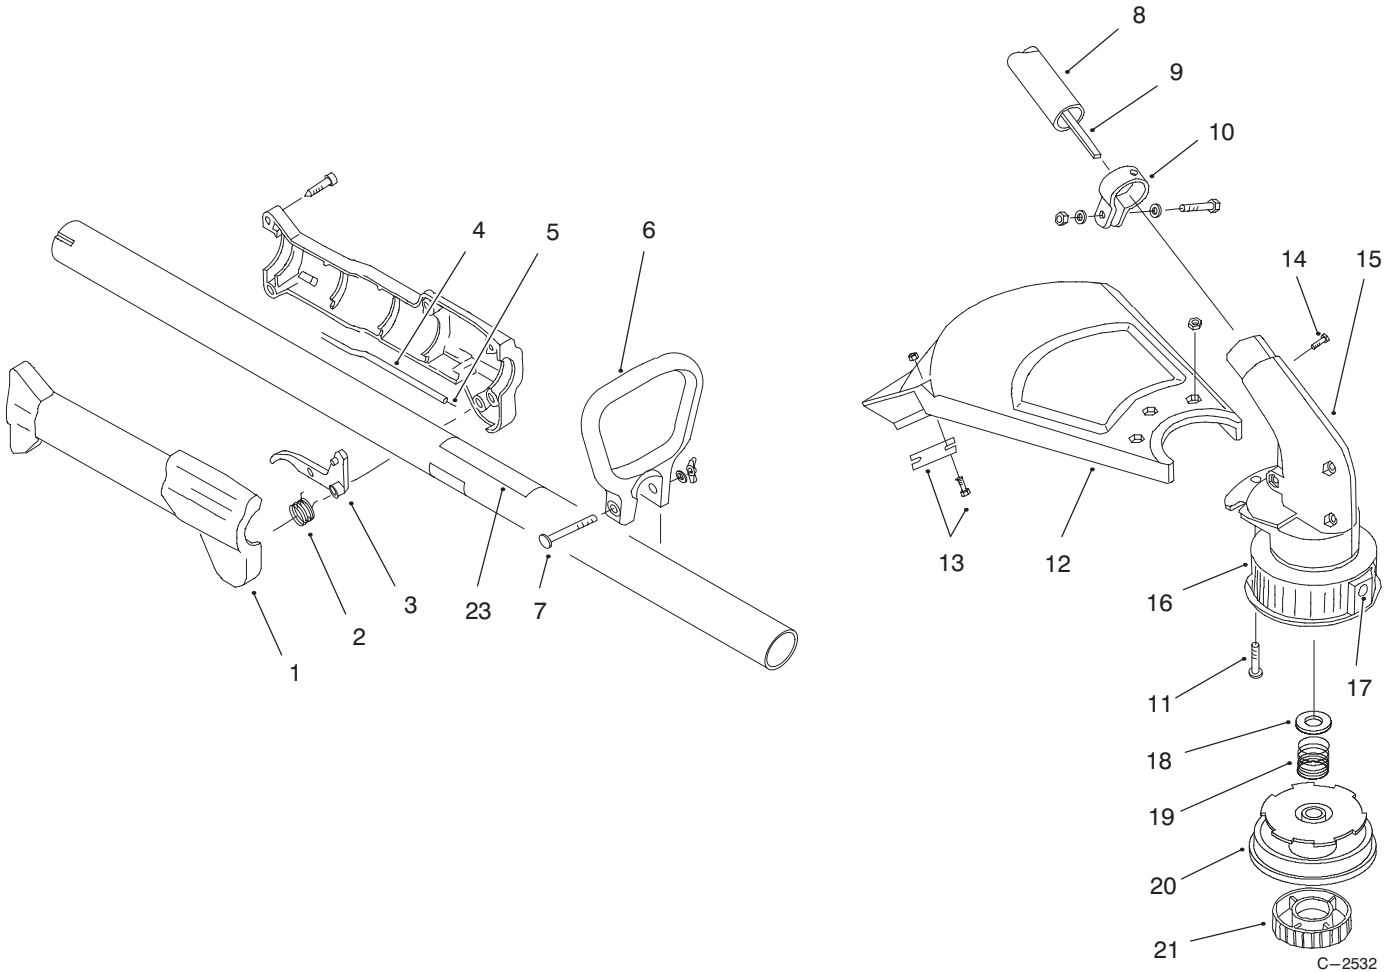

MODEL NO. 51906-7900001 & UP

PARTS CATALOG

16" TRIMMER

BOOM AND TRIMMER ASSEMBLY

Ref. No.	Part No.	Description	No. Used
1	180981	Throttle Housing & Trigger Asm.	1
2	92-3383	Throttle Trigger Spring	1
3	92-3384	Throttle Trigger	1
4	92-3375	Throttle Cable Housing Asm.	1
5	92-3381	Throttle Cable	1
6	92-3391	D-Handle	1
7	181587	D-Handle Hardware Asm.	1
8	95-5239	Drive Shaft Housing Asm.	1
9	95-5298	Flexible Drive Shaft	1
10	153597	Lower Clamp Asm.	1
11	180547	Guard Mounting Screw Asm.	3
12	92-3395	Guard and Blade Asm.	1
13	682061	Blade Asm.	1

Ref. No.	Part No.	Description	No. Used
14	95-5765	Anti-Rotation Screw	1
15	92-3366	Gearbox Asm.	1
16	153619	Outer Spool and Eyelet Asm	1
17	145566	Eyelet	1
18	610660	Retainer	1
19	610317	Spring	1
20	610318	Inner Reel	1
21	153066	Bump Head Knob Asm.	1
23	95-5297	Decal - Safety Symbols	1
**	610375	Monoflail Cutting Line (50 ft.)	1
**	92-3293	Spool & Line (25 ft.) Asm.	1
**	88192	Spool/Line Asm	1
**	66-2090	Toro 2-Cycle Oil	1
**	93-4471	Safety Glasses	1

**Not Illustrated
Optional Accessories

©The TORO Company - 1997
All Rights Reserved

TPS

ENGINE ASSEMBLY

Ref. No.	Part No.	Description	No. Used
1	180349	Carburetor/Air Cleaner Asm. (Incl. Ref. #2)	1
2	180350	Air Cleaner Filter	1
3	180351	Carburetor Mounting Screw Assembly	2
4	180352	Wavey Washer	1
5	180353	Choke Lever & Plate	1
6	180984	Carburetor Asm.	1
7	682048	Throttle Adj. Asm. (Walbro)	1
7	180092	Throttle Adj. Asm. (Zama)	1
8	610675	Carburetor Gasket	1
9	683974	Primer and Hose Asm.	1
10	180354	Carburetor Mount Asm.	1
11	684451	Reed Asm.	1
12	180002	Power Shaft Asm.	1
13	612115	Carburetor Mount Gasket	1
14	180009	Crankcase Service Asm. (Incl. Ref. #12)	1
15	145308	Front Mounting Pad	1
16	181502	Fuel Tank Asm. (Incl. Ref. #18-20)	1
17	612134	Rear Mounting Pad	1
18	181168	Return Line	1
19	180000	Fuel Cap Asm.	1
20	682039	Fuel Line Asm	1