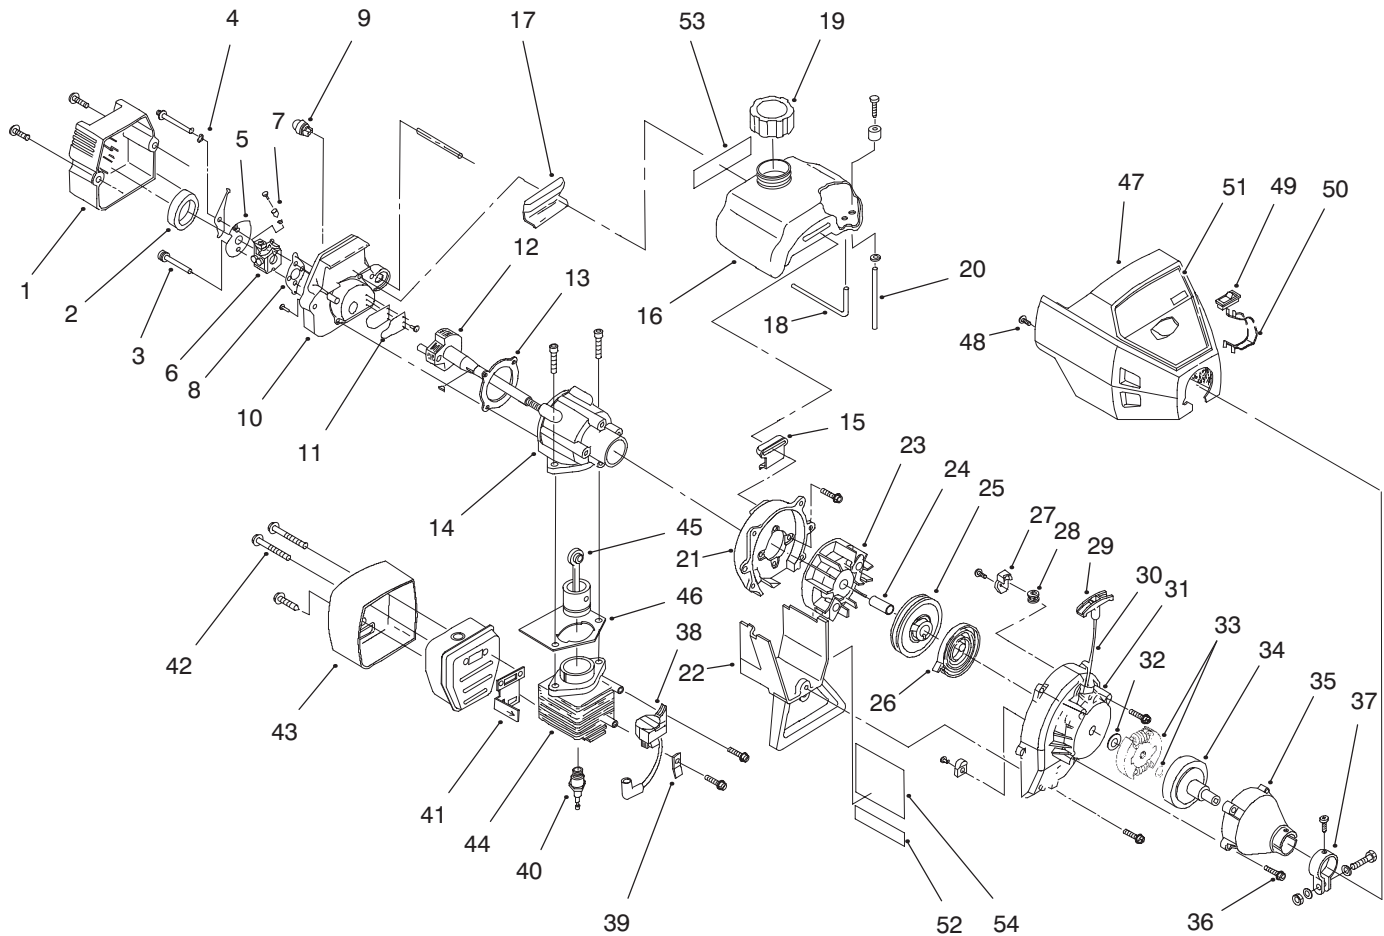

MODEL NO. 51908-790001 & UP

PARTS
CATALOG

TRIMMER/BRUSHCUTTER

C-2534

BOOM AND TRIMMER ASSEMBLY

Ref. No.	Part No.	Description	No. Used
1	180277	Throttle & Trigger Asm.	1
2	610314	Throttle Trigger Spring	1
3	180021	Throttle Cable Housing	1
4	180127	Throttle Cable	1
5	610327	Shoulder Strap Clamp	1
6	92-3287	Drive Shaft Housing Asm.	1
7	683295	Handle Bracket Asm.	1
8	612021	Tube Closure	2
9	612831	Grip	1
10	181099	J-Handle Asm. (Incl. Ref. #8-9)	1
11	180406	Flexible Drive Shaft	1
12	147539	Guard Mounting Screws	3
13	684502	Mounting Hardware & Grease Plug Asm.	1
14	147488	Gear Box Asm. (Incl. Ref. #13, 19, 20, 30)	1

C-2534

BOOM AND TRIMMER ASSEMBLY (Continued)

Ref. No.	Part No.	Description	No. Used
29	613231	Blade Cover	1
30	613221	Lock Nut	1
32	92-3328	Decal - Safety Symbols	1
33	92-3323	Decal - Safety	1
34	92-3325	Decal - Warning	1
**	613226	Locking Rod Tool	1
**	682075	Shoulder Strap Asm.	1
**	180120	Monoflail Cutting Line, 50 ft (.095 line)	1

Ref. No.	Part No.	Description	No. Used
**	88196	Whole Goods (Spool & Line (40 ft) Asm.)	1
**	147498	Complete Head Asm. (Incl. Ref.# 21-27)	1
**	180014	Blade Retaining Kit (Incl. Ref. #20 & 30)	1
**	66-2090	Toro 2-Cycle Oil	1

C-2535

ENGINE ASSEMBLY (Continued)

Ref. No.	Part No.	Description	No. Used
46	610674	Cylinder Gasket	1
47	181500	Engine Cover	1
48	180230	Engine Cover Screw	2
49	683069	Switch	1
50	683068	Lead Wires	1
51	92-3343	Decal - Toro Housing	1
52	92-3332	Decal - Warning	1
53	92-3334	Decal - Fuel & Oil Mix	1
54	92-3341	Decal - Carb.	1
*	180034	Engine Hardware Kit	1
*	180011	Engine Gasket Kit	1