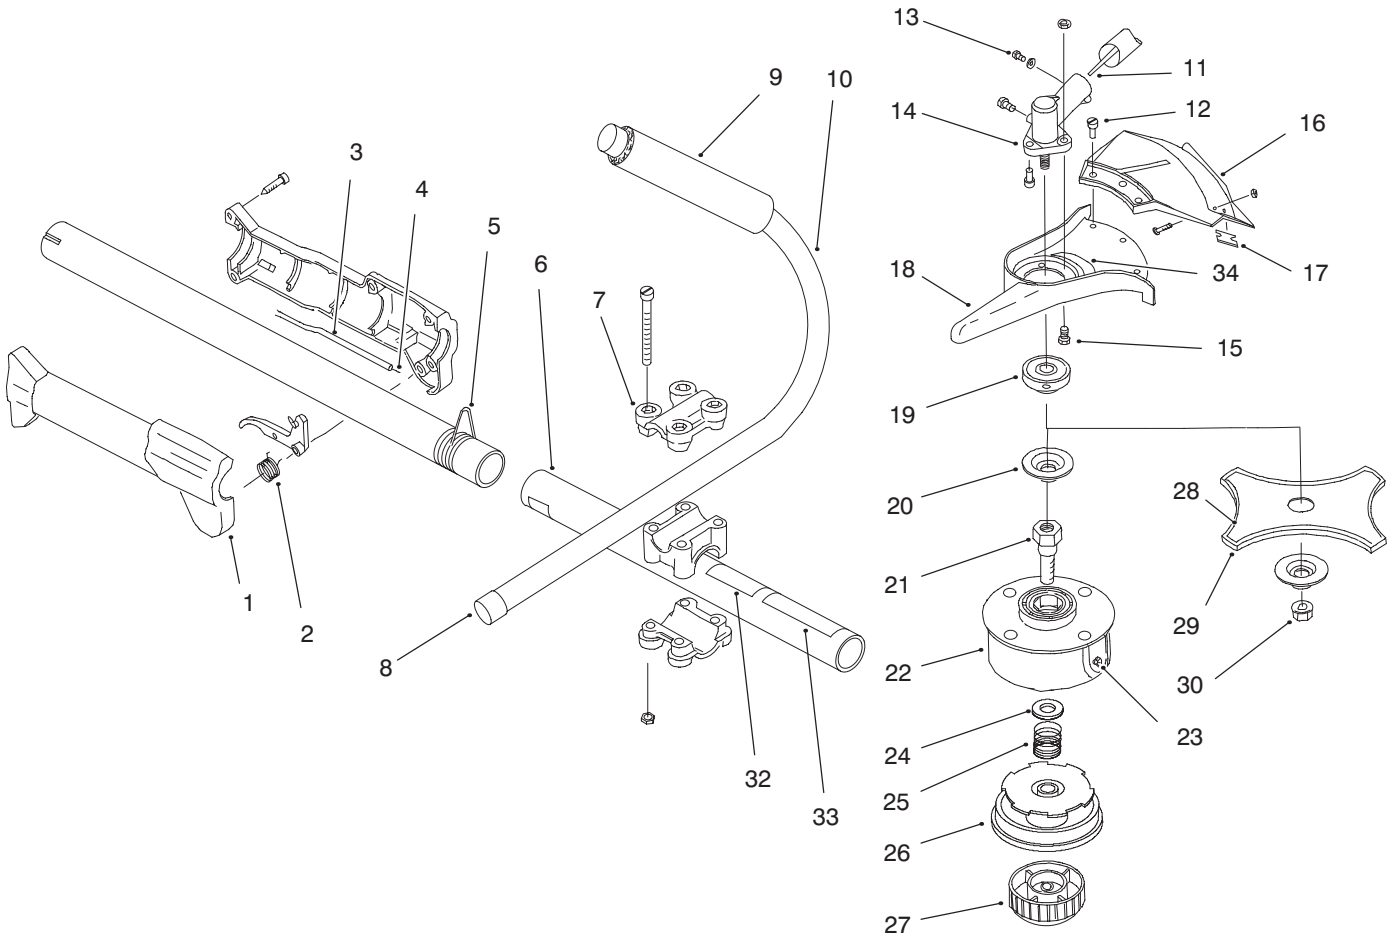

MODEL NO. 51908-790001 & UP

PARTS
CATALOG

TRIMMER/BRUSHCUTTER

C-2534

BOOM AND TRIMMER ASSEMBLY

Ref. No.	Part No.	Description	No. Used
1	180277	Throttle & Trigger Asm.	1
2	610314	Throttle Trigger Spring	1
3	180021	Throttle Cable Housing	1
4	180127	Throttle Cable	1
5	610327	Shoulder Strap Clamp	1
6	92-3287	Drive Shaft Housing Asm.	1
7	683295	Handle Bracket Asm.	1
8	612021	Tube Closure	2
9	612831	Grip	1
10	181099	J-Handle Asm. (Incl. Ref. #8-9)	1
11	180406	Flexible Drive Shaft	1
12	147539	Guard Mounting Screws	3
13	684502	Mounting Hardware & Grease Plug Asm.	1
14	147488	Gear Box Asm. (Incl. Ref. #13, 19, 20, 30)	1

Ref. No.	Part No.	Description	No. Used
15	683304	Guard Mounting Screws	3
16	683299	Guard and Blade Asm. (Incl. Ref. #17)	1
17	682061	Blade Asm.	1
18	147492	Guard Mount	1
19	147489	Blade Drive	1
20	613222	Blade Retaining Washer	1
21	612483	Spool Shaft	1
22	147494	Outer Spool & Eyelet Asm.	1
23	145566	Eyelet	1
24	612026	Retainer	1
25	610636	Spring	1
26	147495	Inner Reel	1
27	180814	Bump Head Knob Asm.	1
28	145873	Blade	1

C-2534

BOOM AND TRIMMER ASSEMBLY (Continued)

Ref. No.	Part No.	Description	No. Used
29	613231	Blade Cover	1
30	613221	Lock Nut	1
32	92-3328	Decal - Safety Symbols	1
33	92-3323	Decal - Safety	1
34	92-3325	Decal - Warning	1
**	613226	Locking Rod Tool	1
**	682075	Shoulder Strap Asm.	1
**	180120	Monoflail Cutting Line, 50 ft (.095 line)	1

Ref. No.	Part No.	Description	No. Used
**	88196	Whole Goods (Spool & Line (40 ft) Asm.)	1
**	147498	Complete Head Asm. (Incl. Ref.# 21-27)	1
**	180014	Blade Retaining Kit (Incl. Ref. #20 & 30)	1
**	66-2090	Toro 2-Cycle Oil	1