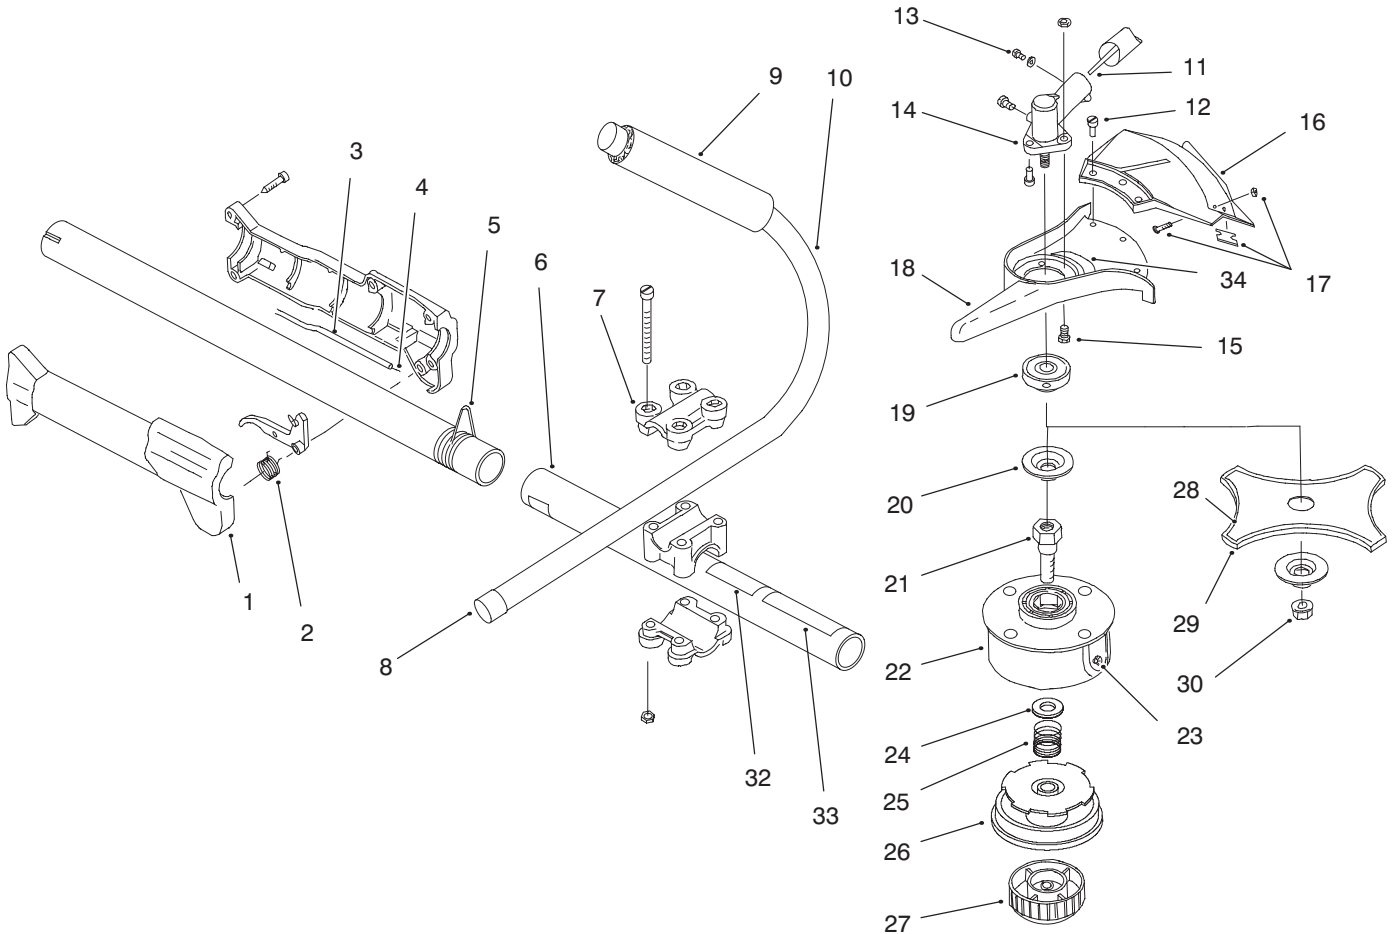

MODEL NO. 51908-790001 & UP

PARTS
CATALOG

TRIMMER/BRUSHCUTTER

C-2534

BOOM AND TRIMMER ASSEMBLY

Ref. No.	Part No.	Description	No. Used
1	180277	Throttle & Trigger Asm.	1
2	610314	Throttle Trigger Spring	1
3	180021	Throttle Cable Housing	1
4	180127	Throttle Cable	1
5	610327	Shoulder Strap Clamp	1
6	92-3287	Drive Shaft Housing Asm.	1
7	683295	Handle Bracket Asm.	1
8	612021	Tube Closure	2
9	612831	Grip	1
10	181099	J-Handle Asm. (Incl. Ref. #8-9)	1
11	180406	Flexible Drive Shaft	1
12	147539	Guard Mounting Screws	3
13	684502	Mounting Hardware & Grease Plug Asm.	1
14	147488	Gear Box Asm. (Incl. Ref. #13, 19, 20, 30)	1

Ref. No.	Part No.	Description	No. Used
15	683304	Guard Mounting Screws	3
16	683299	Guard and Blade Asm. (Incl. Ref. #17)	1
17	682061	Blade Asm.	1
18	147492	Guard Mount	1
19	147489	Blade Drive	1
20	613222	Blade Retaining Washer	1
21	612483	Spool Shaft	1
22	147494	Outer Spool & Eyelet Asm.	1
23	145566	Eyelet	1
24	612026	Retainer	1
25	610636	Spring	1
26	147495	Inner Reel	1
27	180814	Bump Head Knob Asm.	1
28	145873	Blade	1

C-2534

BOOM AND TRIMMER ASSEMBLY (Continued)

Ref. No.	Part No.	Description	No. Used
29	613231	Blade Cover	1
30	613221	Lock Nut	1
32	92-3328	Decal - Safety Symbols	1
33	92-3323	Decal - Safety	1
34	92-3325	Decal - Warning	1
**	613226	Locking Rod Tool	1
**	682075	Shoulder Strap Asm.	1
**	180120	Monoflail Cutting Line, 50 ft (.095 line)	1

Ref. No.	Part No.	Description	No. Used
**	88196	Whole Goods (Spool & Line (40 ft) Asm.)	1
**	147498	Complete Head Asm. (Incl. Ref.# 21-27)	1
**	180014	Blade Retaining Kit (Incl. Ref. #20 & 30)	1
**	66-2090	Toro 2-Cycle Oil	1