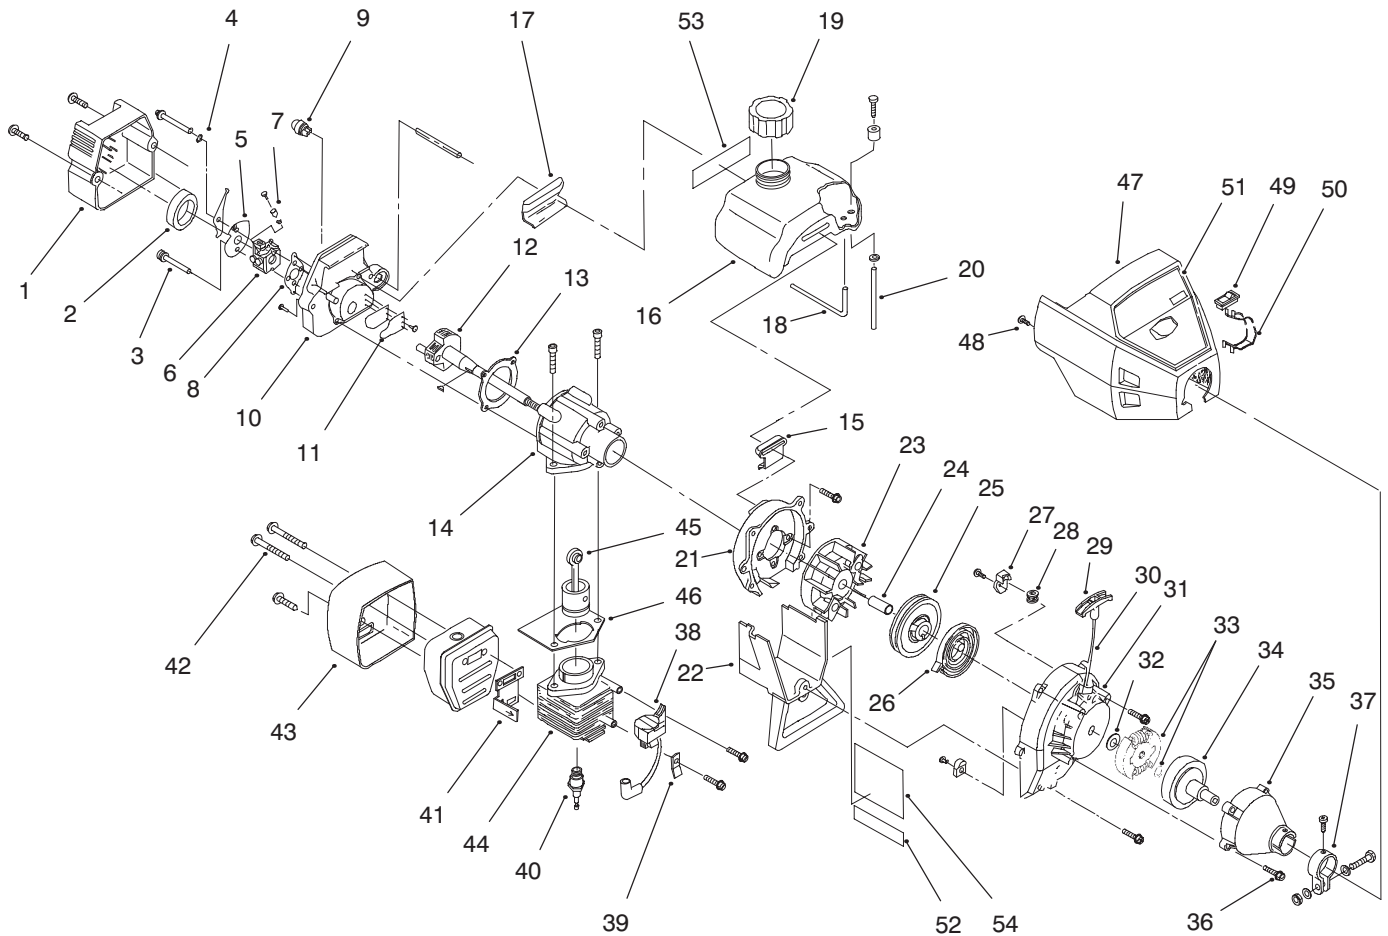

C-2535

ENGINE ASSEMBLY

Ref. No.	Part No.	Description	No. Used	Ref. No.	Part No.	Description	No. Used
1	180349	Carburetor/Air Cleaner Asm. (Incl. Ref. #2)	1	22	683078	Shroud Extension & Stand	1
2	180350	Air Cleaner Filter	1	23	180929	Flywheel Asm.	1
3	180351	Carburetor Mounting Screw Asm.	2	24	145918	Spacer	1
4	180352	Wavey Washer	1	25	181597	Recoil Pulley Asm.	1
5	180353	Choke Lever & Plate	1	26	613102	Recoil Spring	1
6	181675	Carburetor Asm.	1	27	153644	Pulley Retainer Asm.	1
7	682048	Throttle Adj. Asm. (Walbro)	1	28	611061	Rope Guide	1
7	180092	Throttle Adj. Asm. (Zama)	1	29	181079	Pull Handle	1
8	610675	Carburetor Gasket	1	30	613103	Rope	1
9	683974	Primer & Hose Asm.	1	31	181499	Starter Housing Asm.	1
10	180354	Carburetor Mount Asm.	1	32	181074	Clutch Washer	1
11	684451	Reed Asm.	1	33	181445	Clutch Rotor Asm.	1
12	181498	Power Shaft Asm.	1	34	153592	Clutch Drum Asm.	1
13	612115	Carburetor Mount Gasket	1	35	683601	Clutch Cover Asm.	1
14	180026	Crankcase Service Asm. (Incl. Ref. #12)	1	36	145888	Clutch Cover Screw Asm.	1
15	145308	Front Mounting Pad	1	37	153597	Upper Clamp Asm	1
16	181502	Fuel Tank Asm. (Incl. Ref. #18-20)	1	38	683390	Module Asm.	1
17	145308	Rear Mounting Pad	1	39	180753	Ground Tab	1
18	181168	Return Line	1	40	610311	Spark Plug	1
19	181000	Fuel Cap Asm.	1	41	180980	Exhaust Gasket	1
20	682039	Fuel Line Asm.	1	42	181571	Muffler Mounting Bolt Asm.	2
21	683065	Shroud Asm.	1	43	181572	Muffler Asm. (Incl. Ref. #41)	1
				44	181622	Cylinder Asm.	1
				45	684449	Piston and Rod Asm.	1