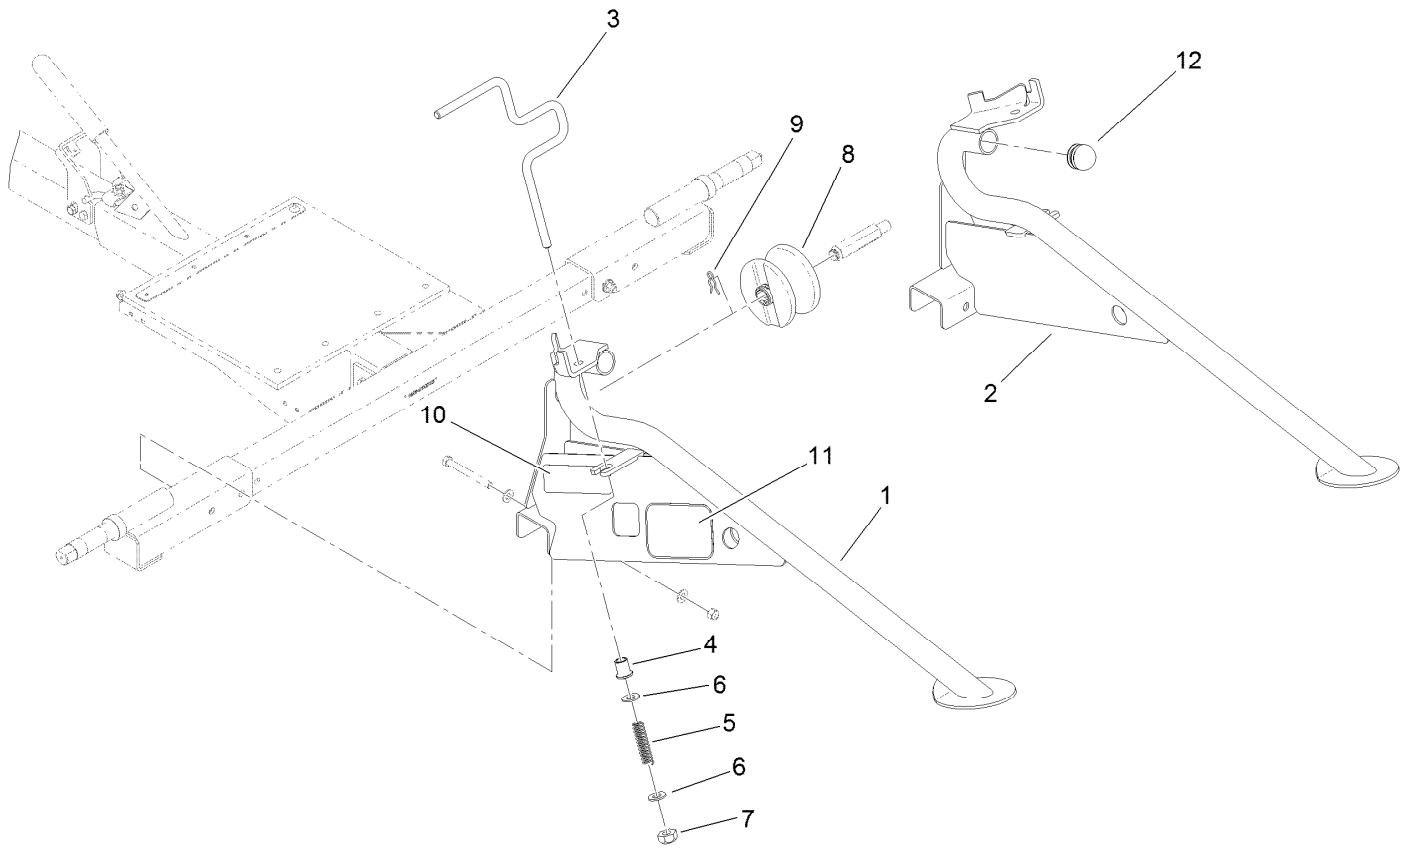

**Count on it.**

**Parts Catalog**

**Rail Ramp Kit**  
**Trans Pro 80 Tow-Behind Trailer**  
Model No. 04244

## Rail Ramp Assembly

<i>Ref.</i>	<i>Part Number</i>	<i>Qty.</i>	<i>Description</i>
1	110-3467-01	1	LH Rail ASM
2	110-3468-01	1	RH Rail ASM
3	106-5388	2	Rod-Lock
4	115-1061	2	Bushing-Flange
5	95-4256	2	Spring-Compression
6	3256-26	4	Washer-Flat
7	32146-13	2	Nut-Lock
8	106-5353	2	Wheel ASM
9	99-6204	2	Clip-Retaining
10	98-8687	2	Decal-Pressure, Air
11	67-1300	2	Decal
12	110-3469	2	Plug-Head, Ball

## For 04244 Rail Ramp Kit Trans Pro 80 Tow-Behind Trailer

**Product Name**

**Model/Part**

Shaft-Rail Ramp, Extended ..... 106-5385

**Count on it.**