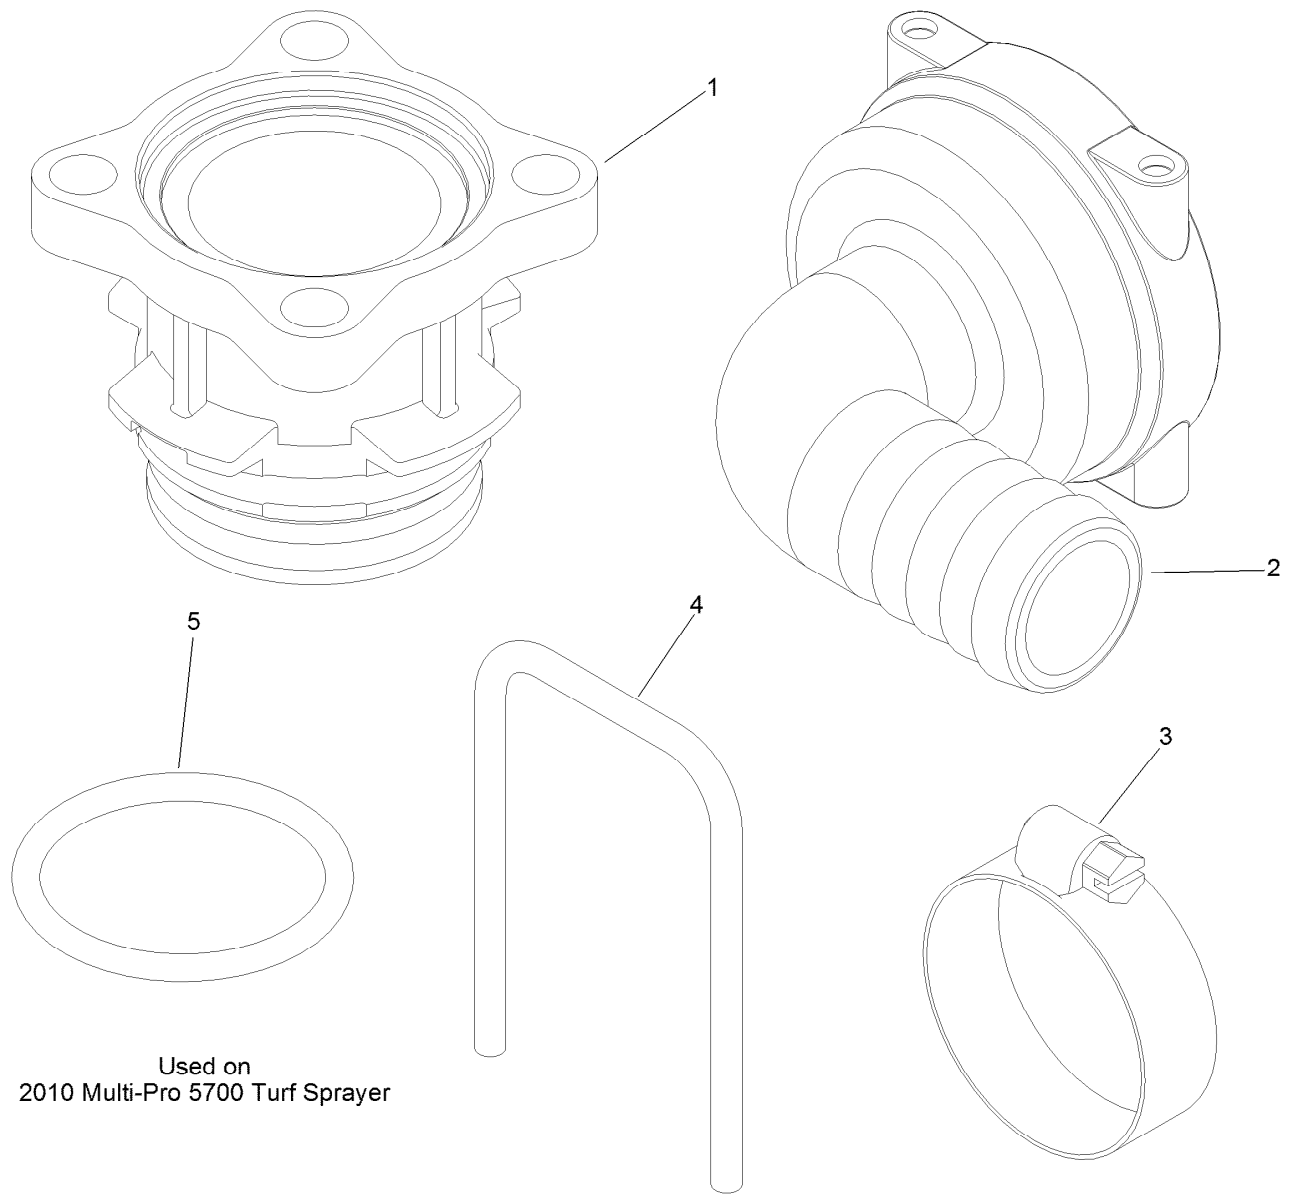

Used on
2010 Multi-Pro 5700 Turf Sprayer

Replacement Valve Kit No. 121-5143

<i>Ref.</i>	<i>Part Number</i>	<i>Qty.</i>	<i>Description</i>
1	121-5126	1	Flange
2	121-5127	1	Hosebarb
3	2412-34	4	Clamp-Hose
4	119-4863	1	Fork
5	119-4869	1	O-Ring