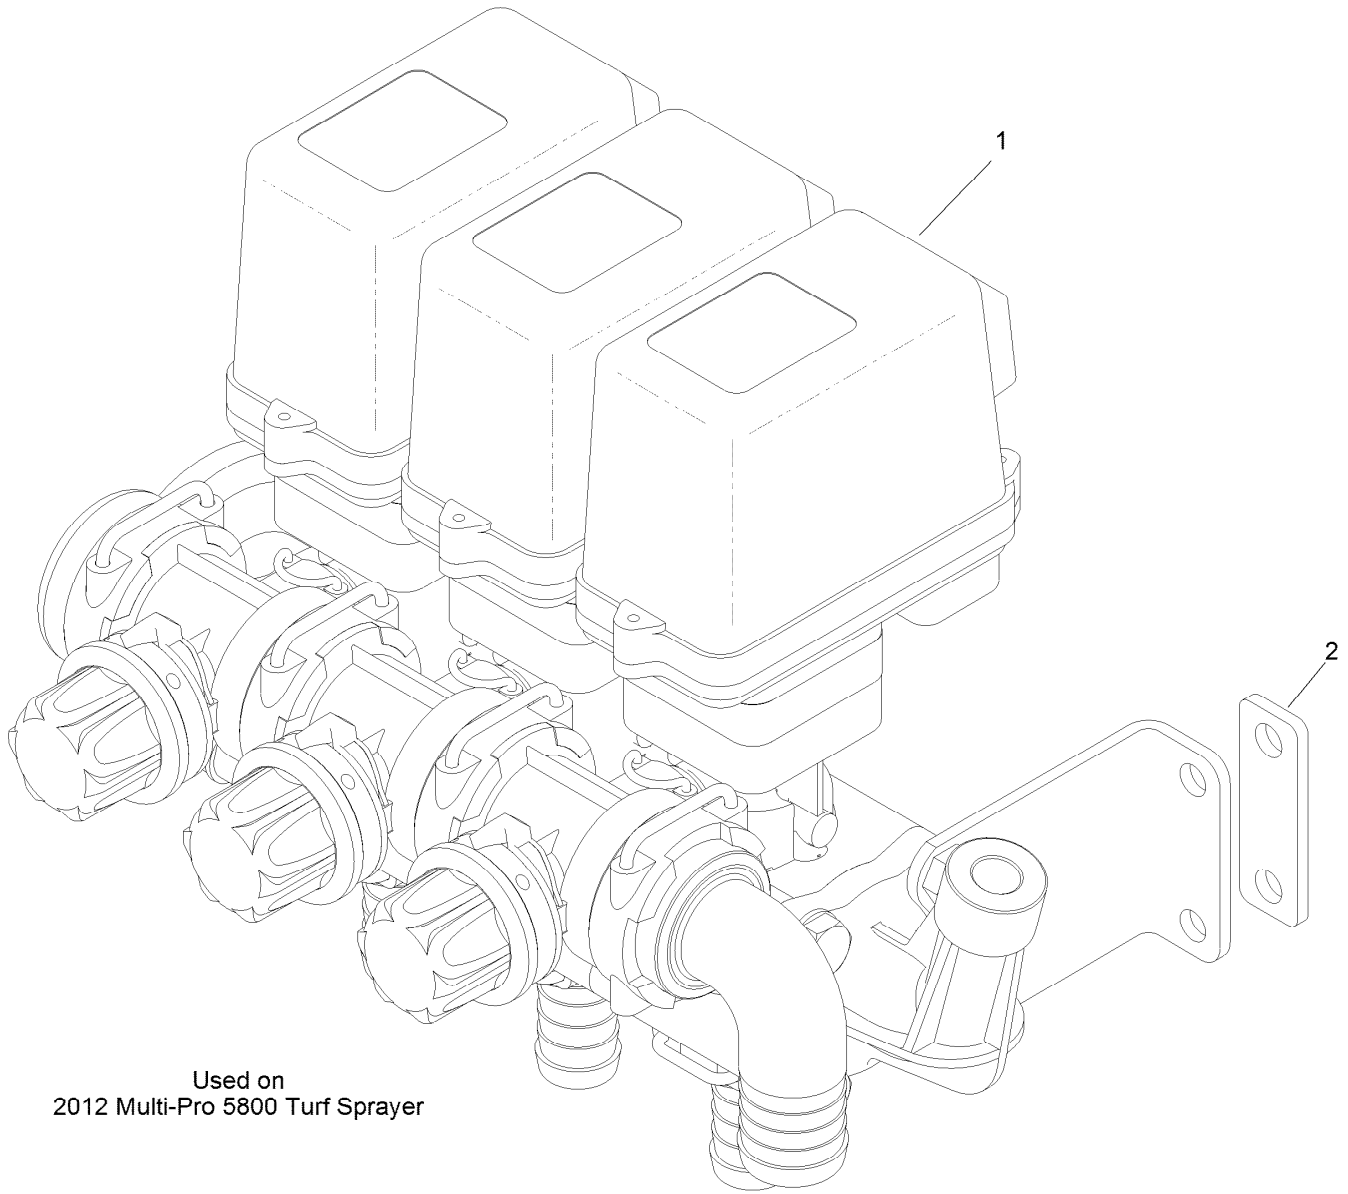

Used on
2012 Multi-Pro 5800 Turf Sprayer

Replacement Valve Kit No. 121-5140

<i>Ref.</i>	<i>Part Number</i>	<i>Qty.</i>	<i>Description</i>
1	121-5100	1	Manifold-Valve W/Bypass
2	125-0822	2	Spacer-Valve Mount