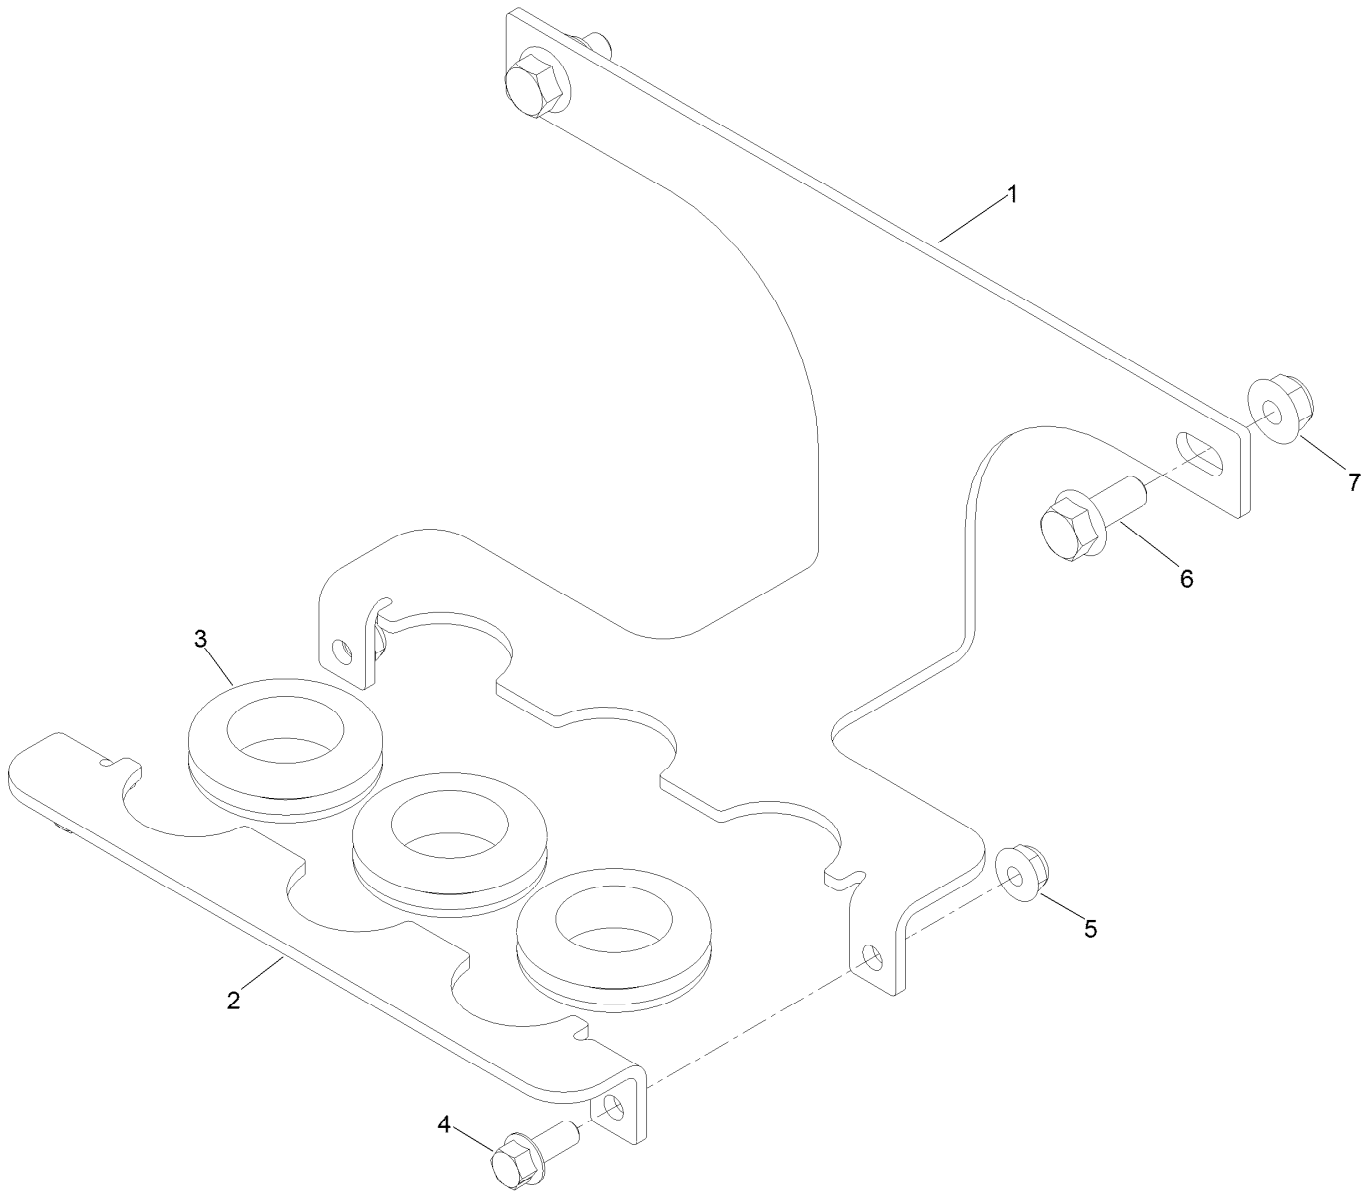

Count on it.

Parts Catalog

**3-Hose Stabilizer Bracket Kit,
Multi-Pro® 1250 and 5700 Turf
Sprayer or Workman® 200 Spray
System**

Model No. 125-5851

3-Hose Stabilizer Bracket Kit No. 125-5851

<i>Ref.</i>	<i>Part Number</i>	<i>Qty.</i>	<i>Description</i>
1	121-5015	1	Bracket-Loom, 3 Hose
2	121-5014	1	Bracket-Loom, 3 Hose
3	108-3723	3	Grommet
4	3234-33	2	Screw-HHF
5	104-7201	2	Nut-HF
6	3234-47	2	Screw-HHF
7	104-8300	2	Nut-Flange, NI