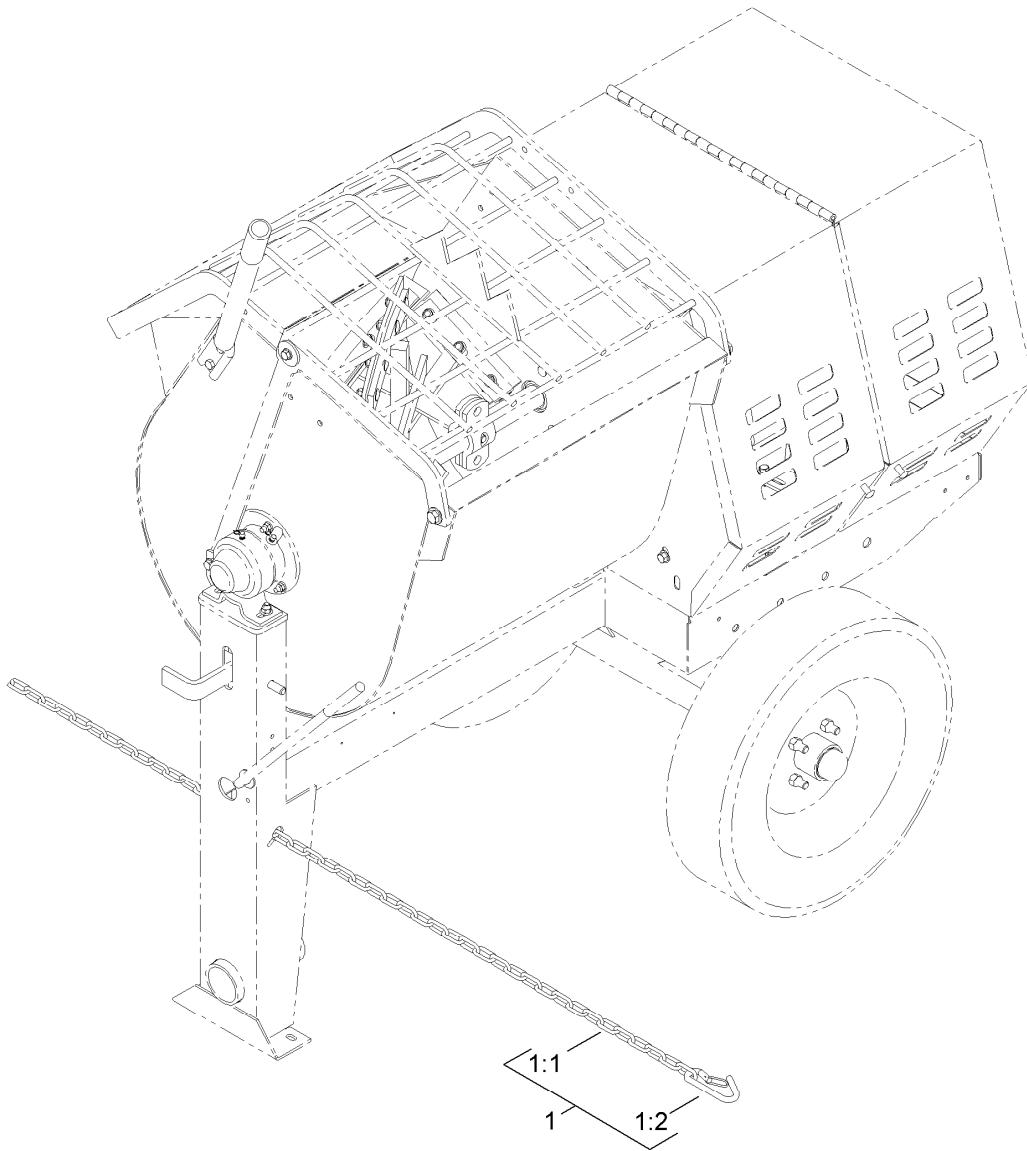

Count on it.

Parts Catalog

**31 inch Pintel Tow Pole Hitch
CM Series Concrete Mixer or MM Series
Mortar Mixer**

Model No. 68058

31 Inch Pintel Tow Pole Hitch Assembly

<i>Ref.</i>	<i>Part Number</i>	<i>Qty.</i>	<i>Description</i>
1	ST26096-03	1	Pole-Tow, 31 Inch (Pintel)
2	325-17	1	Screw-HH
3	3296-23	1	Nut-Lock, NI

Chain Kit Assembly

<i>Ref.</i>	<i>Part Number</i>	<i>Qty.</i>	<i>Description</i>
1	ST21655	1	Safety Chain Kit
1:1	ST34780	1	Chain-118 Inch
1:2	ST57714BD	2	Hook-Chain, Safety Latch

Count on it.