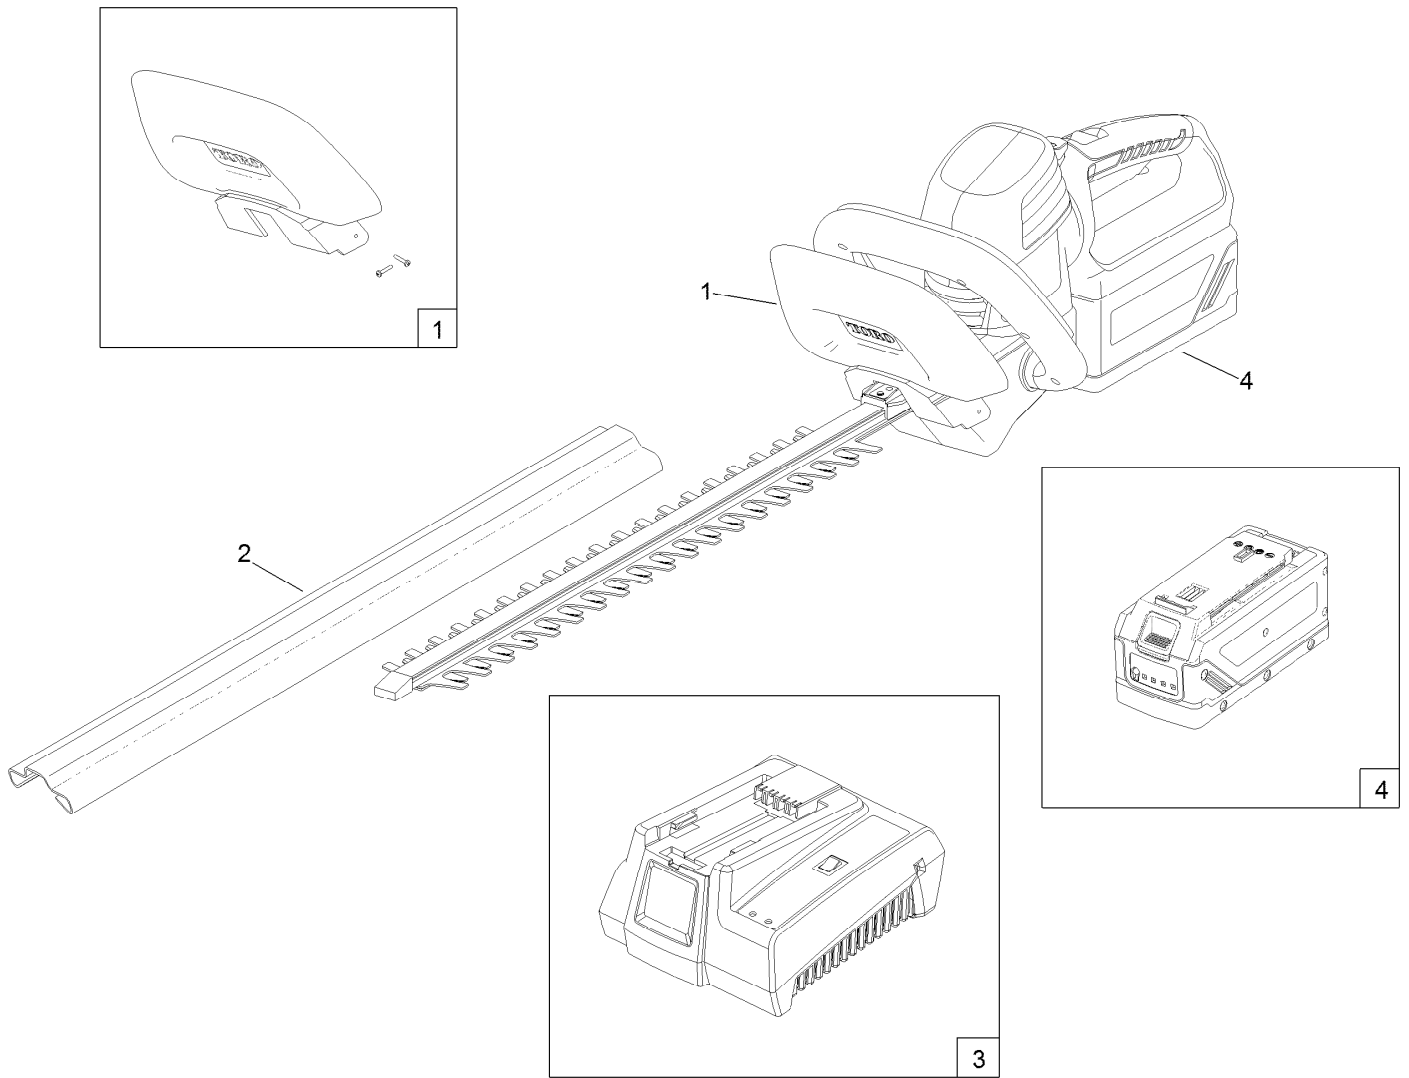

**Count on it.**

**Parts Catalog**

**24in Cordless Hedge Trimmer**

Model No. 51498—Serial No. 314000001 and Up

## 24in Cordless Hedge Trimmer Assembly

<i>Ref.</i>	<i>Part Number</i>	<i>Qty.</i>	<i>Description</i>
1	131-0315	1	Guard ASM
2	125-8258	1	Sheath-Blade
3	88507	1	Charger-Replacement, 48V
4	88508	1	Battery-Replacement, 48V