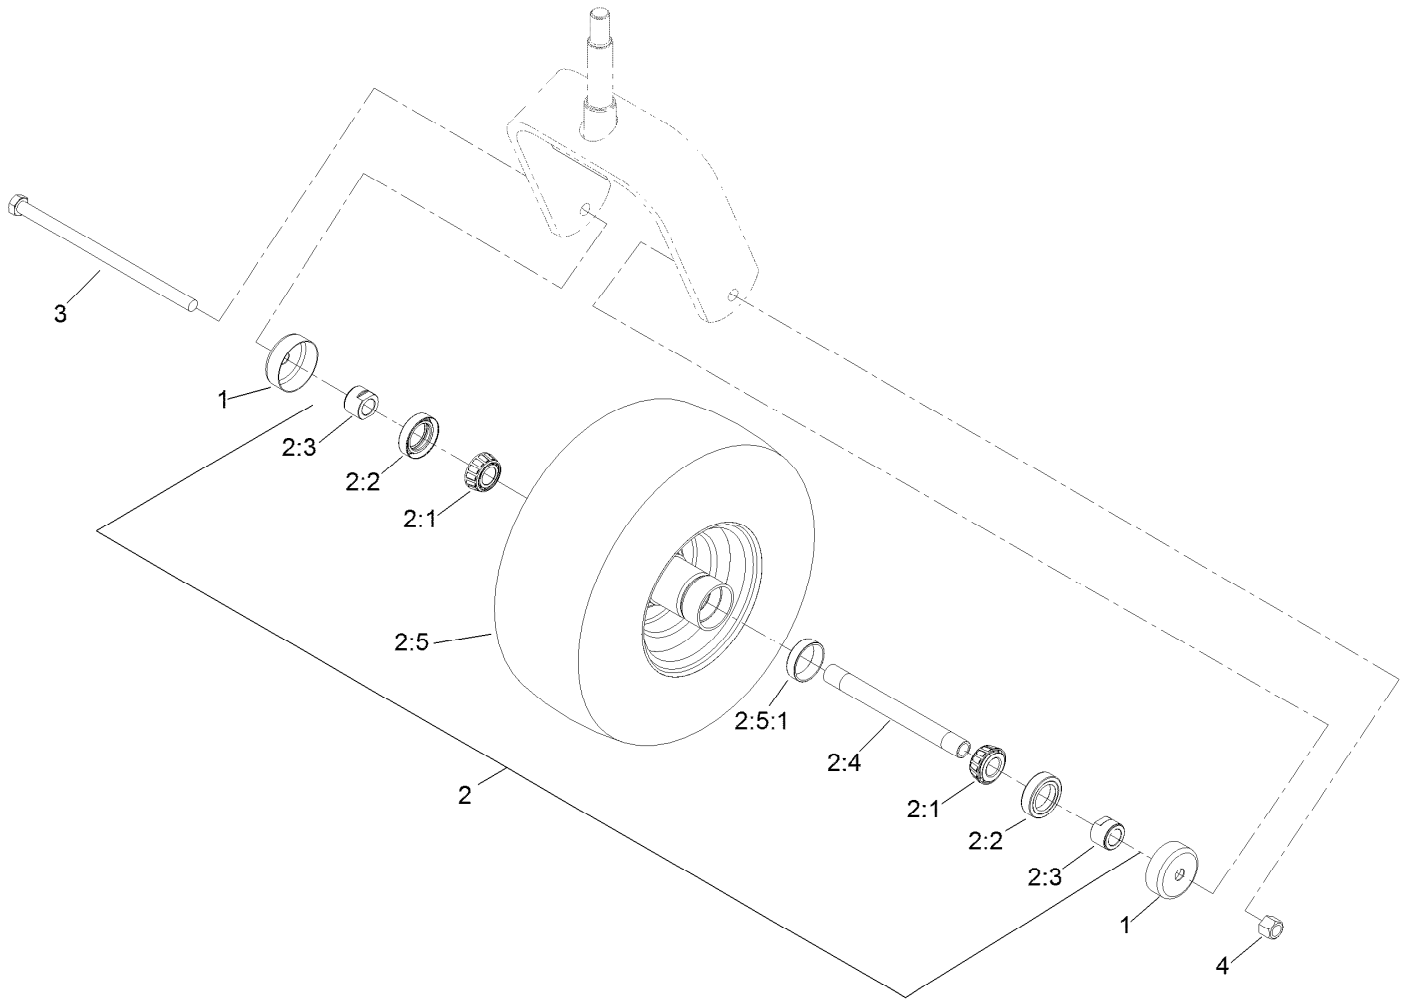

Count on it.

Parts Catalog

Semi-Pneumatic Front Tire Kit
Z Master® Riding Mower
Model No. 78582

Semi-Pneumatic Front Tire Kit

Ref.	Part Number	Qty.	Description
1	103-2768	2	Guard-Seal
2		1	Wheel And Tire ASM ●
2:1	1-633585	2	Bearing-Cone, Taper
2:2	103-0063	2	Seal-Caster
2:3	103-3051	2	Spacer-Nut ■
2:4	103-5156	1	Axle-Caster
2:5		1	Wheel And Tire ASM ●
2:5:1	1-633584	1	Bearing-Cup
3	325-39	1	Screw-HH
4	3296-23	1	Nut-Lock, NI

● Not serviced separately

■ Use Pro-Lock, Nut Type (P/N 1-840022, .5ml tube) on threads.