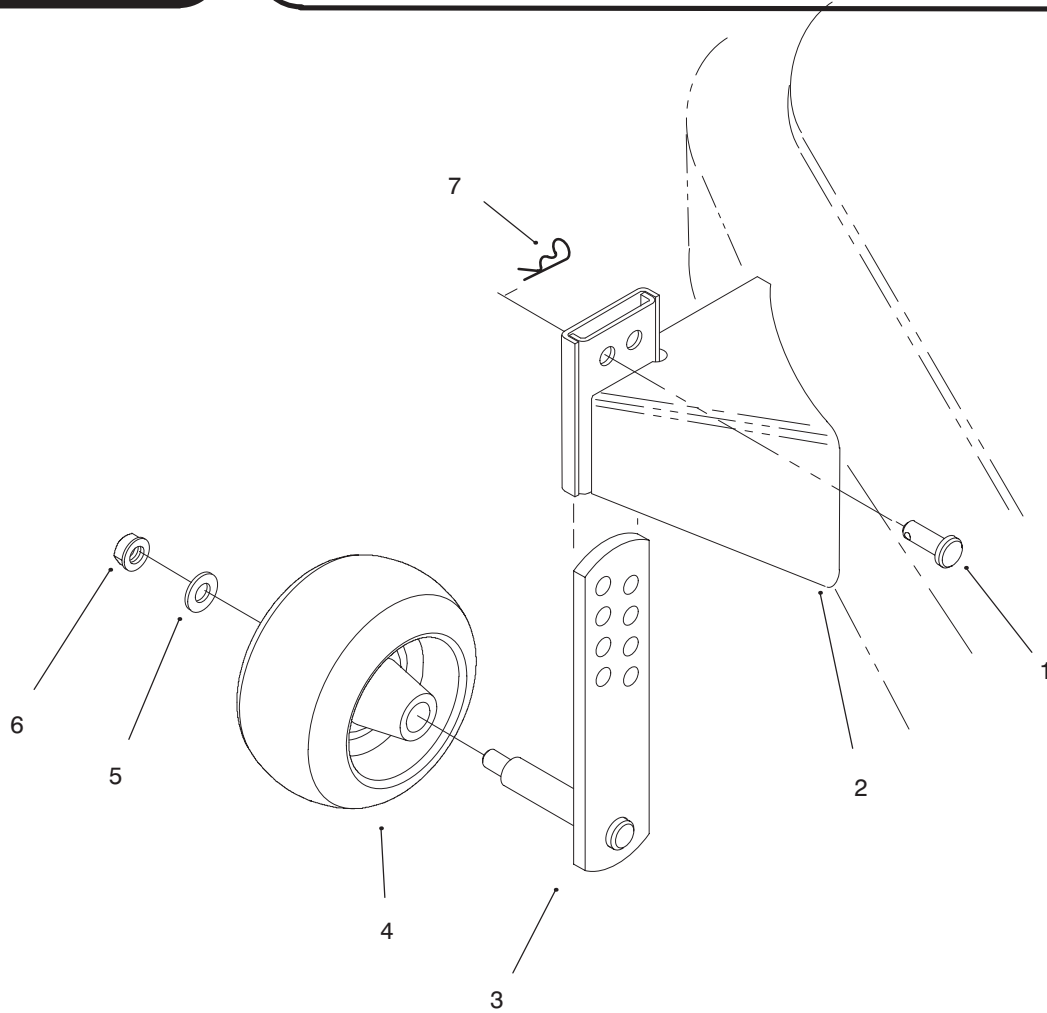

PART NO. 98-0798	PARTS CATALOG
KIT-LEFT REAR GAGE WHEEL 52" DECKS	

C-2690

GAGE WHEEL ASSEMBLY

Ref. No.	Part No.	Description	No. Used	Ref. No.	Part No.	Description	No. Used
1	283-2	Pin - Clevis	1	5	257-9	Washer - Flat	1
2	98-0796	Support - Roller, L. H.	1	6	3296-22	Nut - Lock	1
3	68-2350	Plate - Gage Wheel	1	7	3290-467	Pin - Cotter	1
4	68-2730	Wheel - Gage	1				