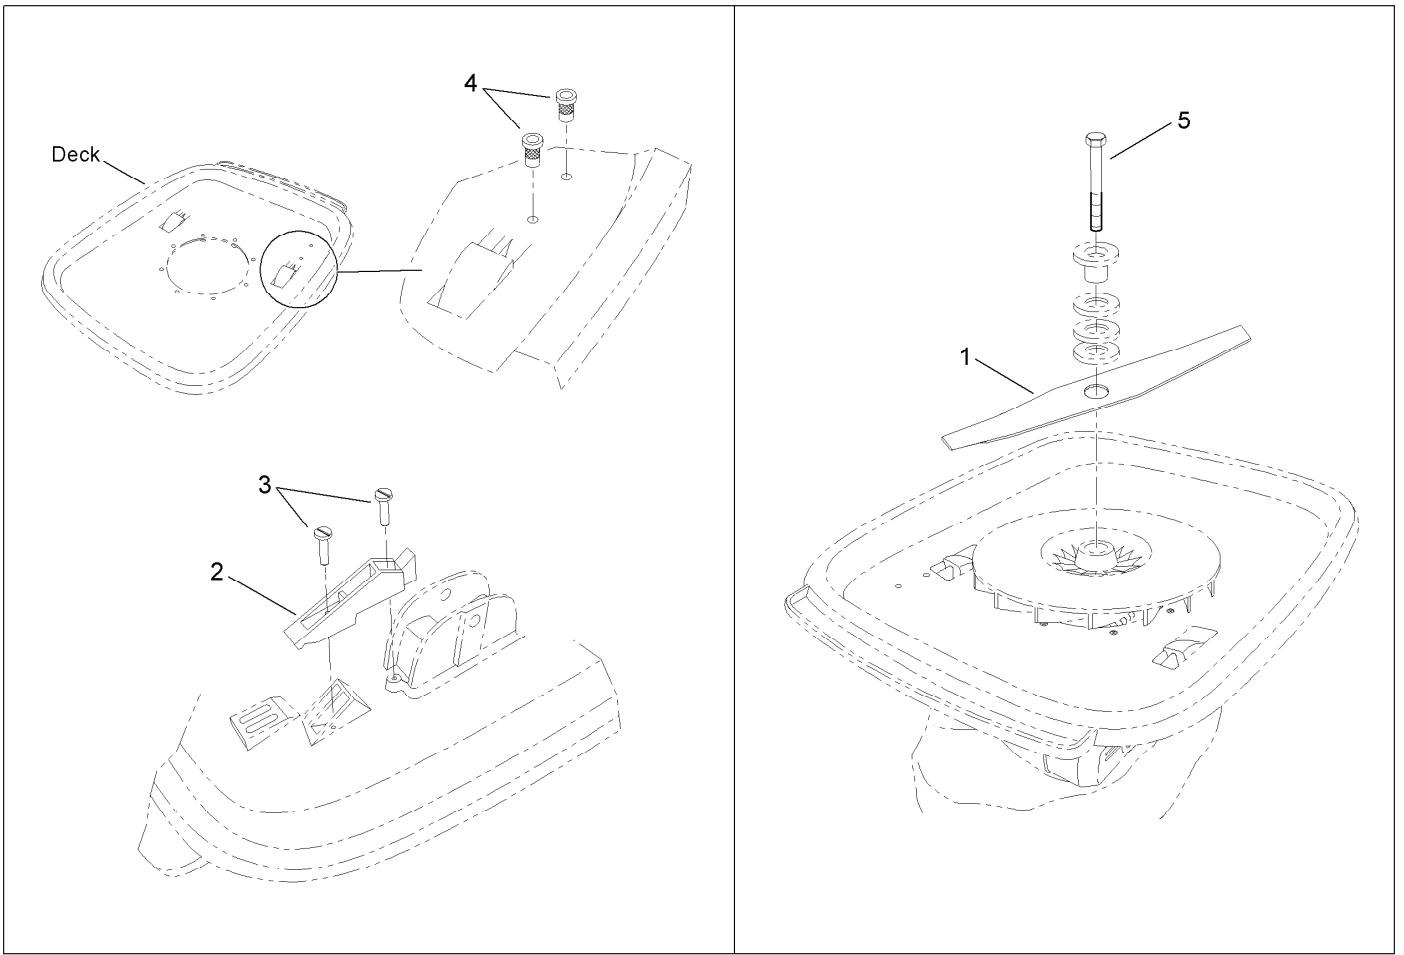

Count on it.

Parts Catalog

Blade Kit

HoverPro 450

Model No. 111-6800

46 CM Blade Kit Assembly

<i>Ref.</i>	<i>Part Number</i>	<i>Qty.</i>	<i>Description</i>
1	H192271	1	Blade-46 Cm
2	H292269	1	Bracket-Up Stop
3	H292279	2	Screw
4	H292280	2	Insert
5	H292018	1	Screw-Set