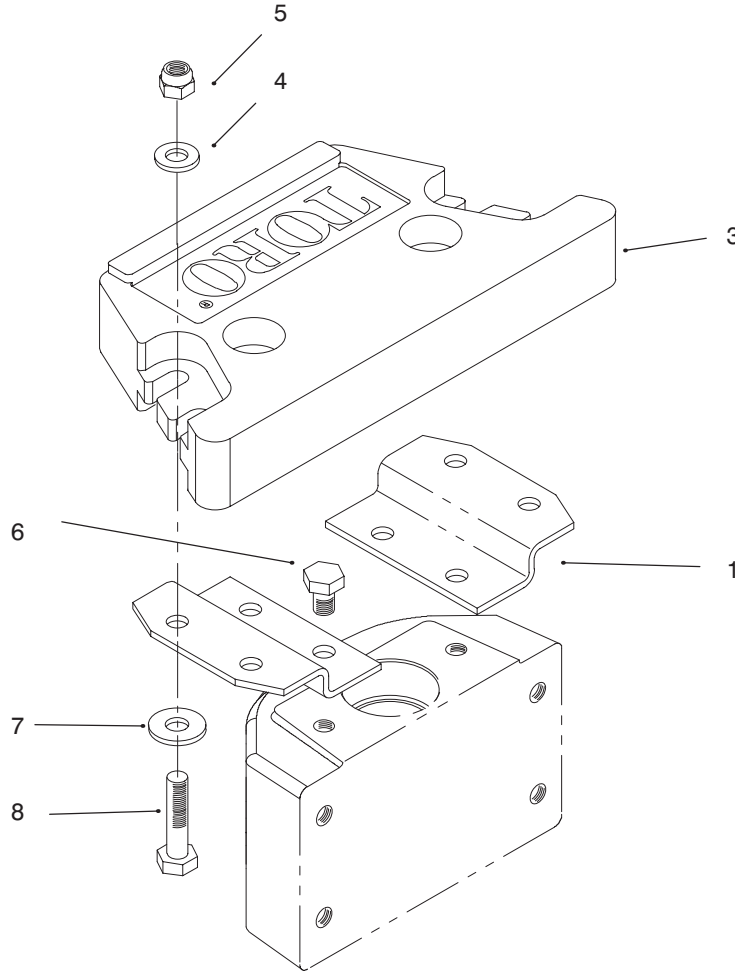

PART NO. 98-1330	<b>PARTS CATALOG</b>
<b>KIT - WEIGHT</b> <b>Z-MASTER Z320 / Z325</b>	

**KIT - WEIGHT**

Ref. No.	Part No.	Description	No. Used
1	98-1323	Bracket - Weight	2
3	24-5790	Weight - Rear	1
4	3256-26	Washer - Flat	2
5	3296-23	Nut - Lock	2

Ref. No.	Part No.	Description	No. Used
6	325-2	Screw	2
7	3256-6	Washer - Flat	2
8	325-6	Washer - Flat	2