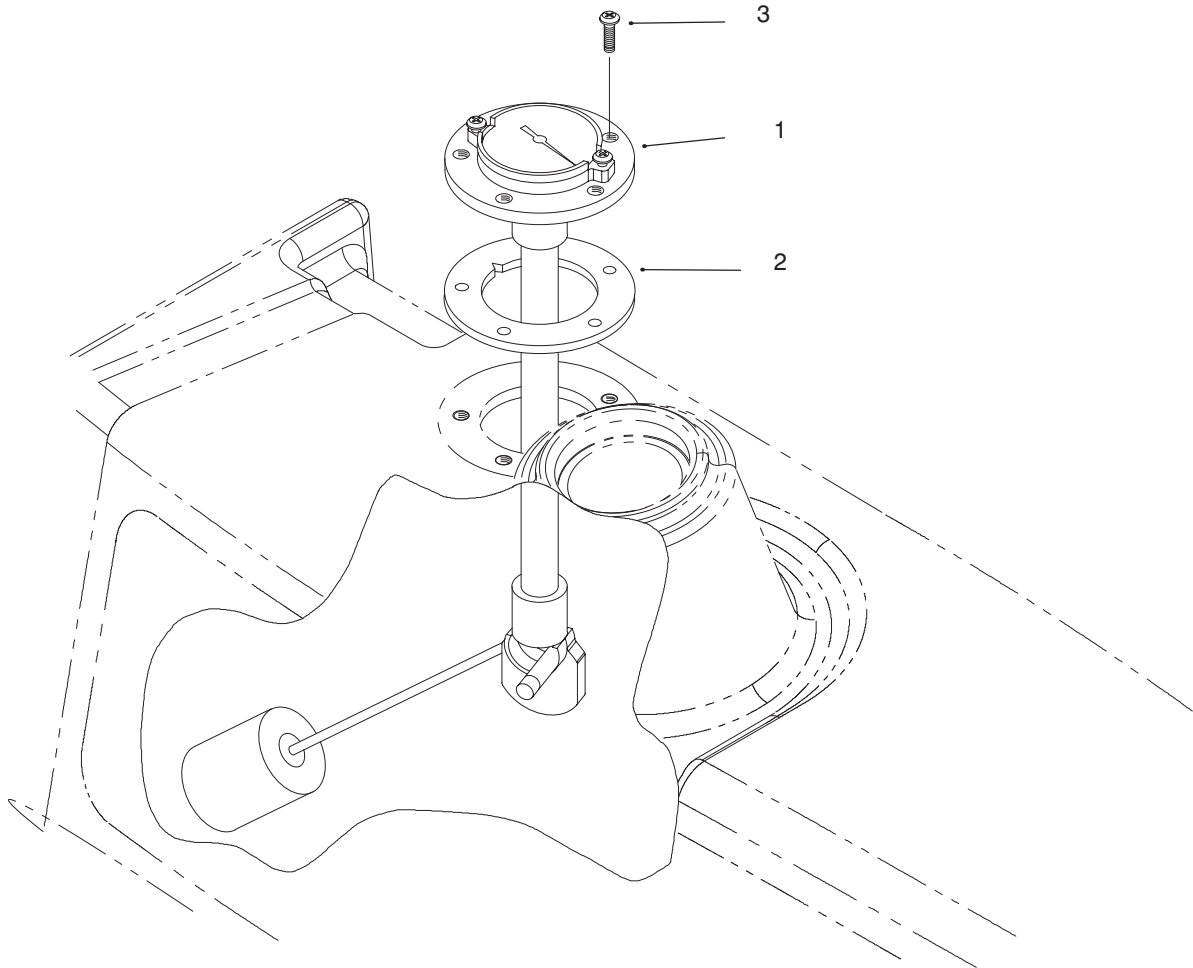

PART NO. 98-1325	PARTS CATALOG
KIT – FUEL GAUGE Z-MASTER 320 / 325	

FUEL GAUGE

Ref. No.	Part No.	Description	No. Used
1	94-9498	Gauge – Fuel	1
2	62-7650	Gasket	1
3	3250-29	Screw	5

Ref. No.	Part No.	Description	No. Used