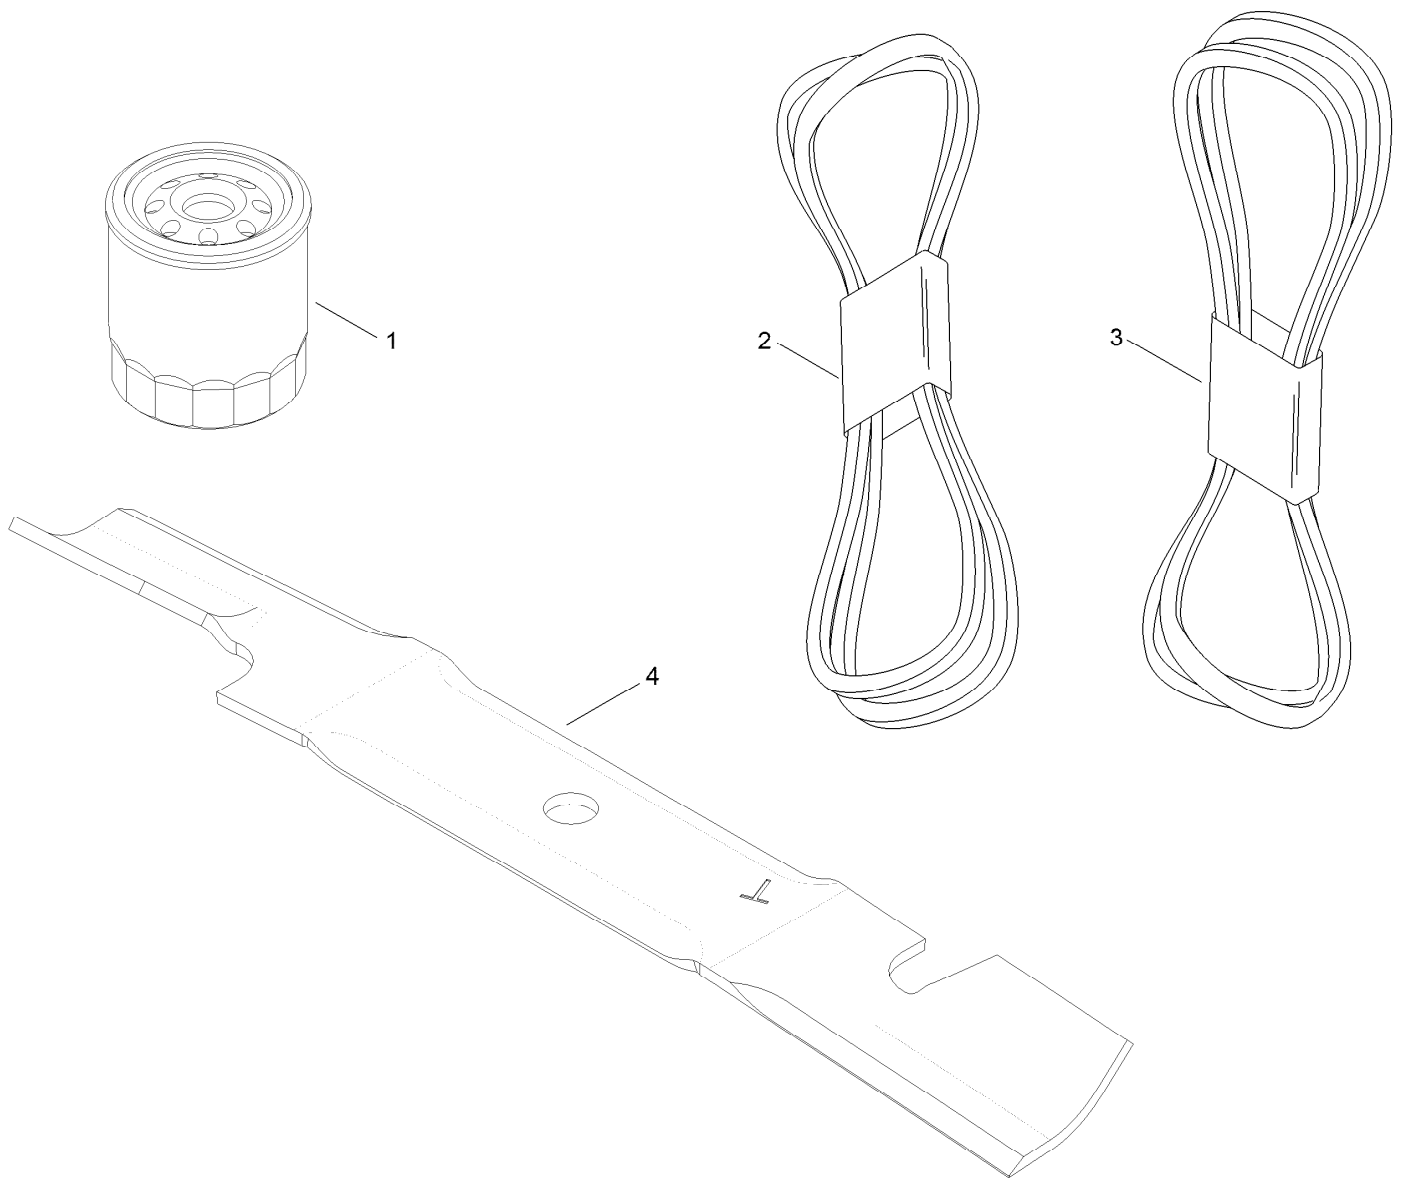

Count on it.

Parts Catalog

MVP Filter Belt and Blade Kit
TITAN® Series Riding Mower with 48in Deck
Model No. 127-1628

MVP Filter, Belt and Blade Kit No. 127-1628

<i>Ref.</i>	<i>Part Number</i>	<i>Qty.</i>	<i>Description</i>
1	109-3321	2	Element-Oil Filter, HYD
2	115-9613	1	V-Belt
3	117-7325	1	V-Belt
4	117-7277-03	3	Blade-Hi Flo, 16.50In