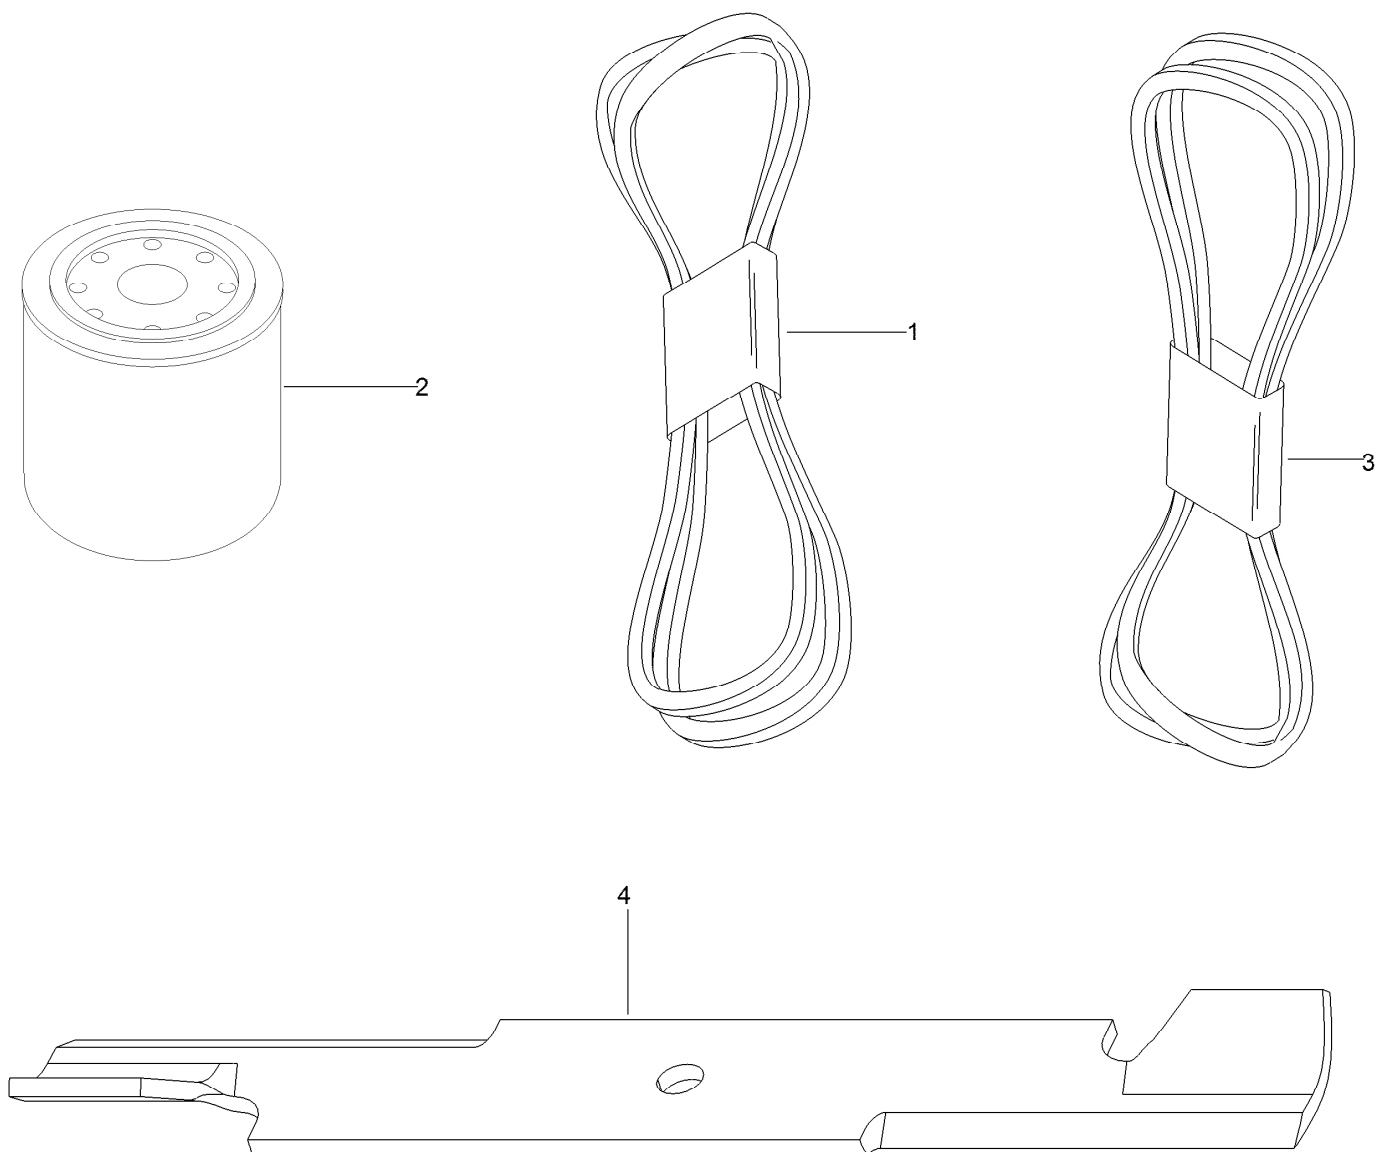

Count on it.

Parts Catalog

**MVP Filter, Belt and Blade Kit
Z Master® Professional 7000 Series Riding
Mower with 52in Deck**

Model No. 127-1641

MVP Filter, Belt and Blade Kit No. 127-1641

<i>Ref.</i>	<i>Part Number</i>	<i>Qty.</i>	<i>Description</i>
1	110-3866	1	Belt-V
2	67-8110	1	Cartridge-Filter, Oil
3	108-5951	1	Belt-V
4	105-7781-03	3	Blade-18 Inch, Hi Flow