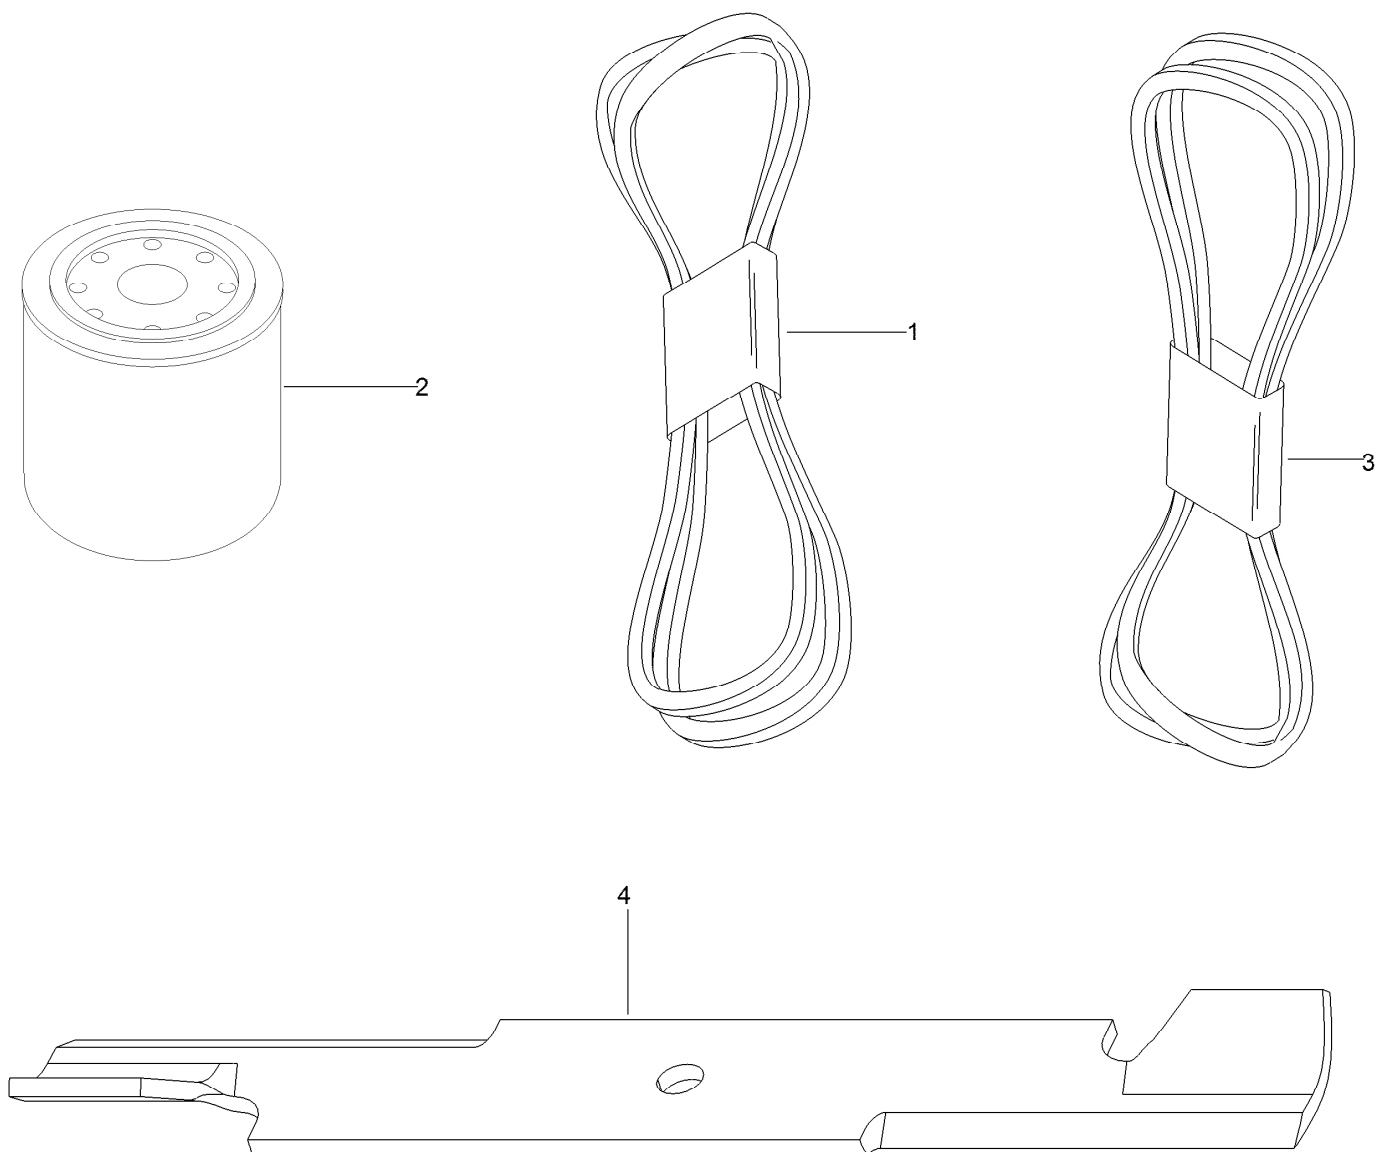

Count on it.

Parts Catalog

**MVP Filter, Belt and Blade Kit
Z Master® Professional 7000 Series Riding
Mower with 72in Deck**

Model No. 127-1643

MVP Filter, Belt and Blade Kit No. 127-1643

<i>Ref.</i>	<i>Part Number</i>	<i>Qty.</i>	<i>Description</i>
1	110-3866	1	Belt-V
2	67-8110	1	Cartridge-Filter, Oil
3	105-7790	1	Belt
4	105-7784-03	3	Blade-Hi Flow, 24.5 Inch