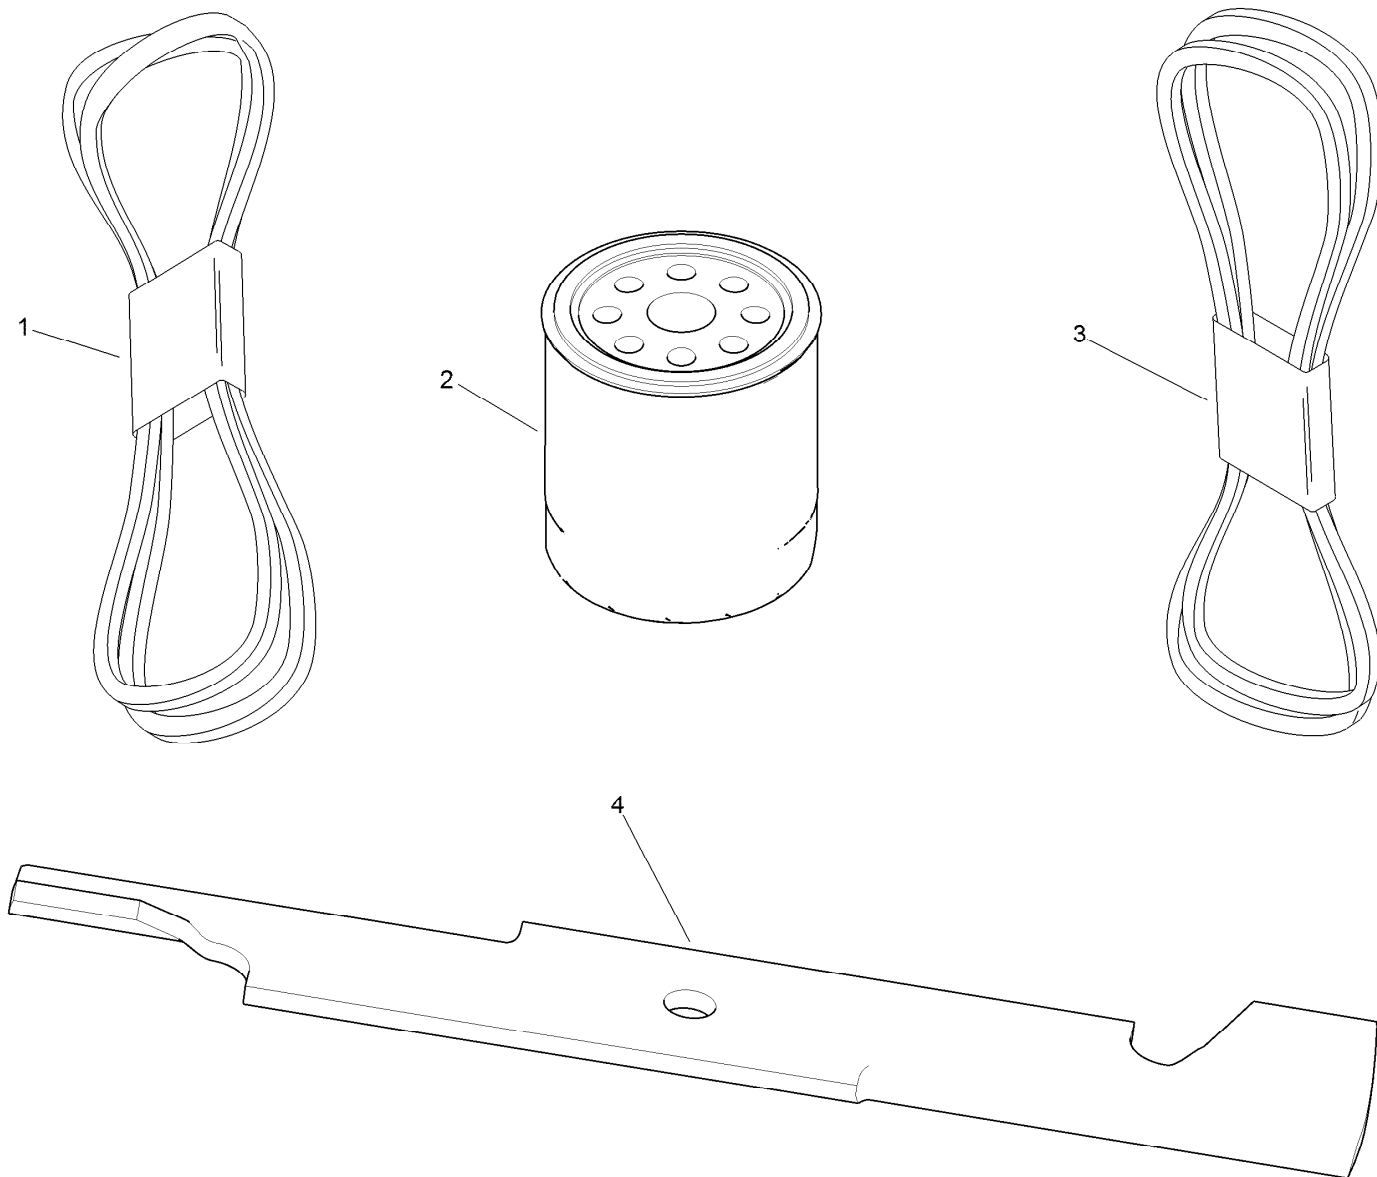

**Count on it.**

**Parts Catalog**

**MVP Filter, Belt and Blade Kit**

**GrandStand® Mower with 48in Deck**

**Model No. 127-1648**

## MVP Filter, Belt and Blade Kit No. 127-1648

<i>Ref.</i>	<i>Part Number</i>	<i>Qty.</i>	<i>Description</i>
1	114567	1	Belt-V, Lower PTO
2	114-3494	1	Element-Filter, 25 Micron
3	114-0453	1	Belt-V
4	107-3192-03	3	Blade-16.5 Inch (High Flow)