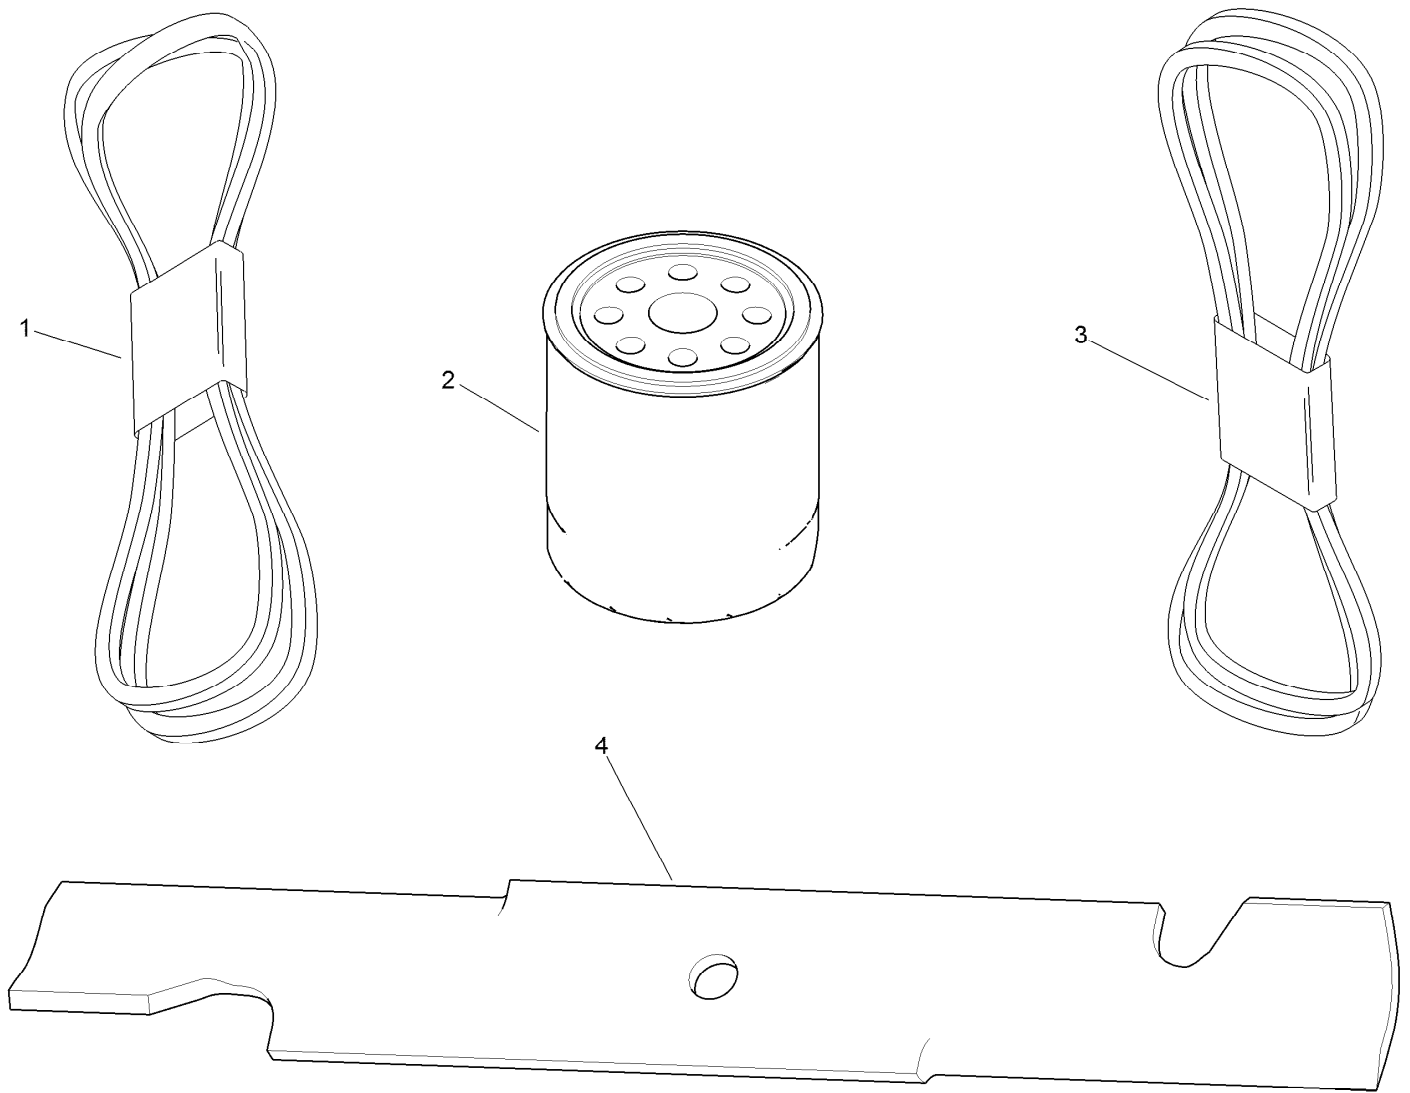

Count on it.

Parts Catalog

MVP Filter, Belt and Blade Kit

GrandStand® Mower with 52in Deck

Model No. 127-1649

MVP Filter, Belt and Blade Kit No. 127-1649

<i>Ref.</i>	<i>Part Number</i>	<i>Qty.</i>	<i>Description</i>
1	114567	1	Belt-V, Lower PTO
2	114-3494	1	Element-Filter, 25 Micron
3	114-0454	1	Belt-V
4	105-7781-03	3	Blade-18 Inch, Hi Flow