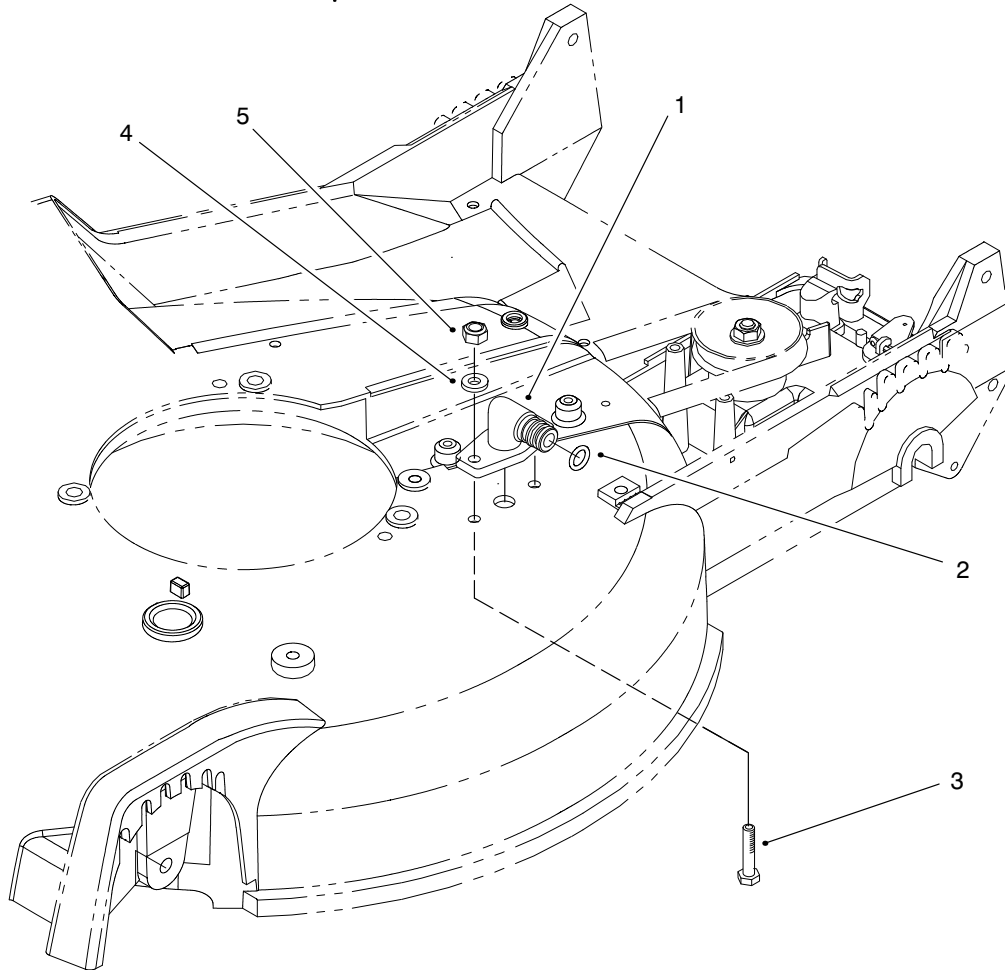

PART NO. 95-7067	PARTS CATALOG
<b>INT'L WASHOUT PORT KIT</b>	

C-2683

### WASHOUT PORT ASSEMBLY

Ref. No.	Part No.	Description	No. Used
1	95-2747	Fitting - Washout	1
2	46-6290	O-Ring	1
3	321-5	Screw - Hex Head Cap	2

Ref. No.	Part No.	Description	No. Used
4	3256-1	Washer - Flat	2
5	3296-16	Nut - Lock	2