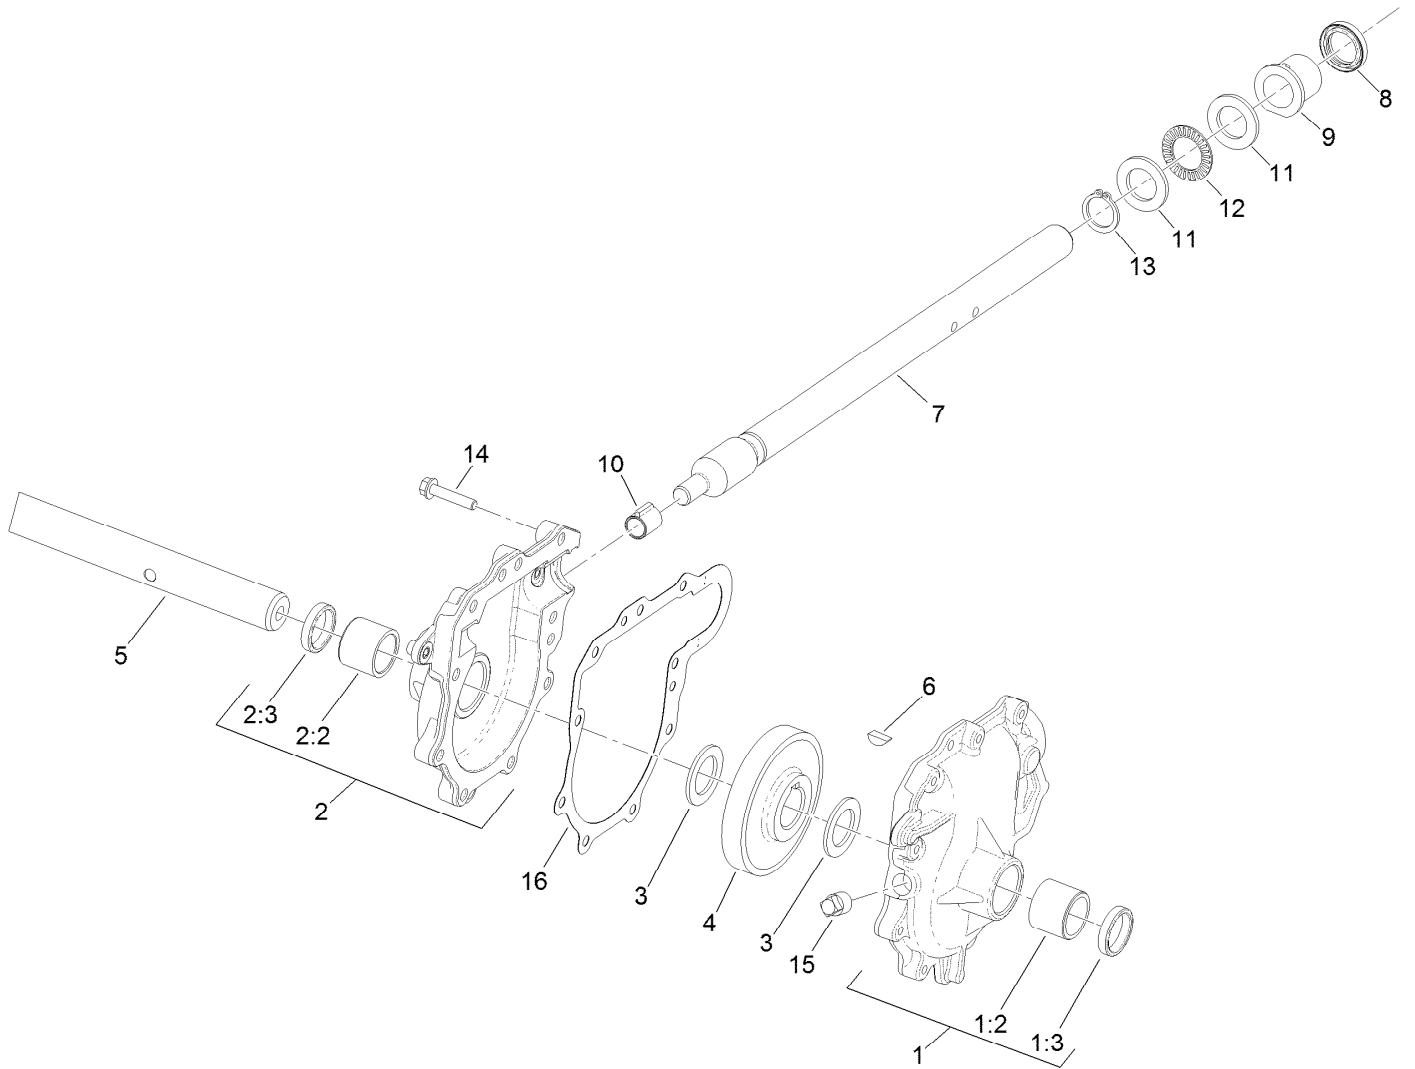

Count on it.

Parts Catalog

26in Gear Case
Power Max Snowthrower
Model No. 125-7925

Gear Case Assembly No. 125-7925

<i>Ref.</i>	<i>Part Number</i>	<i>Qty.</i>	<i>Description</i>	<i>Ref.</i>	<i>Part Number</i>	<i>Qty.</i>	<i>Description</i>
1	108-7325	1	LH Auger Gearcase ASM	7	66-7811	1	Shaft-Impeller
1:2	112-6635	1	Bushing-Sleeve	8	253-149	1	Seal-Oil
1:3	7-0045	1	Seal-Oil	9	37-6560	1	Bushing-Input
2	108-7327	1	RH Auger Gearcase ASM	10	62-1150	1	Bushing-Worm
2:2	112-6635	1	Bushing-Sleeve	11	252-78	2	Washer-Thrust
2:3	7-0045	1	Seal-Oil	12	252-76	1	Bearing-Thrust
3	252-71	2	Washer-Thrust	13	32151-33	1	Ring-Retaining, Ext
4	62-0120	1	Gear-Helical	14	108-4862	9	Screw-HWHTF
5	106-4579	1	Shaft-Auger	15	121-6832	1	Plug-Pipe, SQH
6	3257-10	1	Key-Woodruff	16	108-7330	1	Gasket-Gearcase, Auger