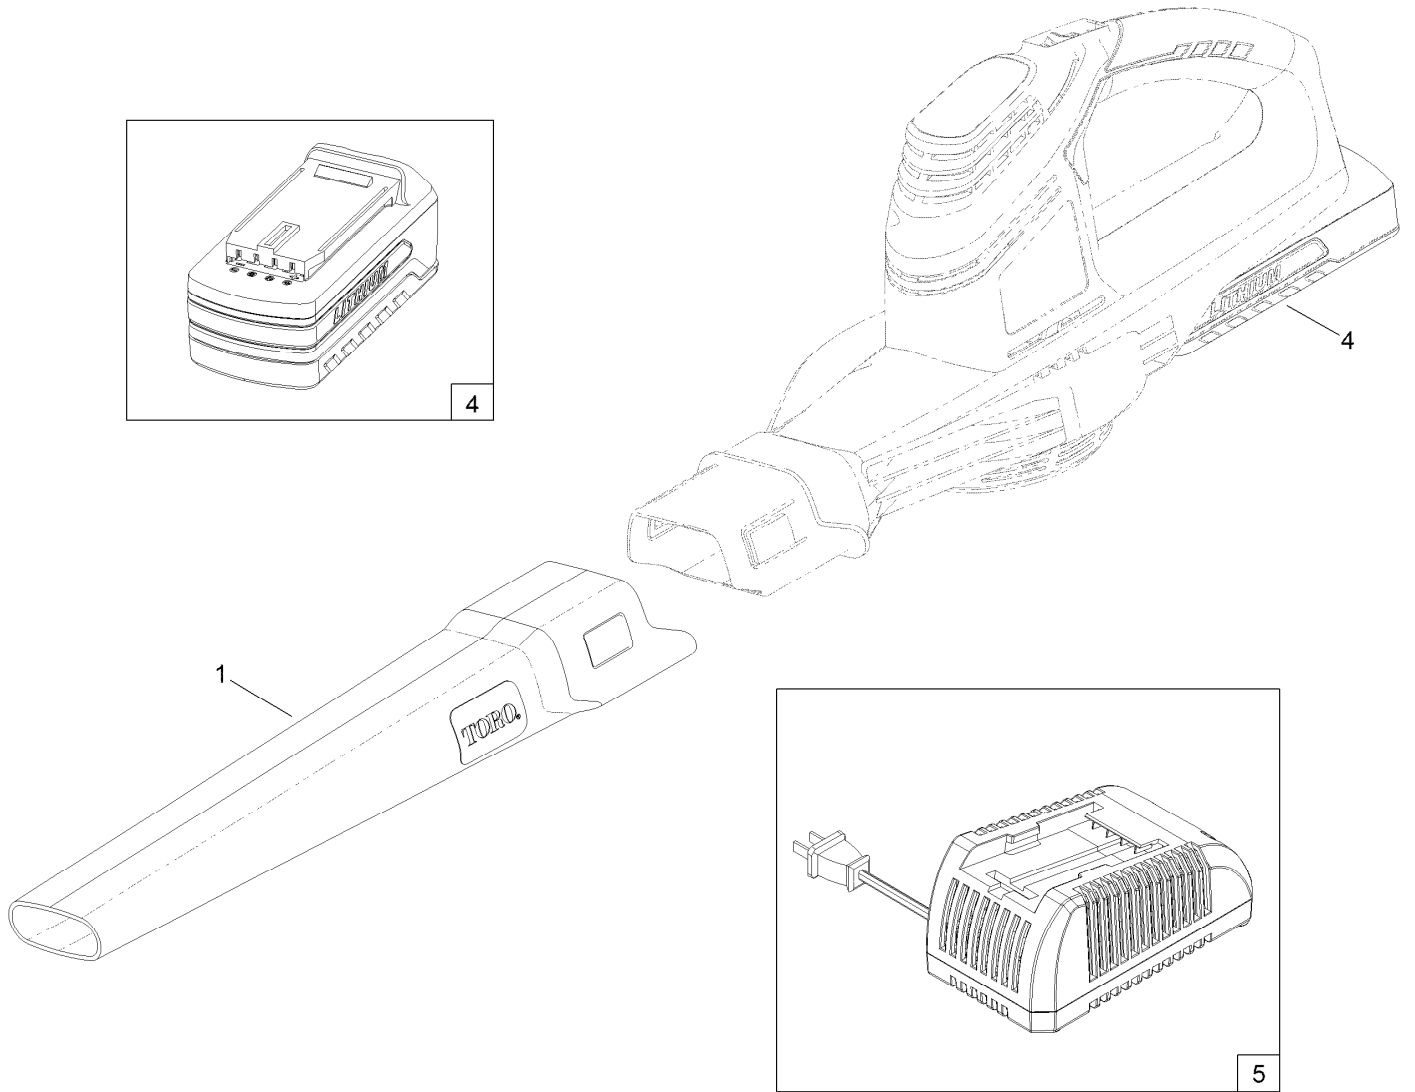

Count on it.

Parts Catalog

20V Hand-Held Sweeper Blower

Model No. 51701—Serial No. 313000001 and Up

20 Volt Hand-Held Sweeper Service Parts

<i>Ref.</i>	<i>Part Number</i>	<i>Qty.</i>	<i>Description</i>
1	125-8253	1	Tube-Outlet, Sweeper
4	88502	1	Battery-Li Ion, 20V Max
5	88500	1	Charger-20V Max, Li Ion

Attachments and Accessories

For 51701 20V Hand-Held Sweeper Blower

Product Name	Model/Part
20V Max Li-Ion Battery Charger.....	88500
20V Max Standard Battery Pack.....	88502

Count on it.