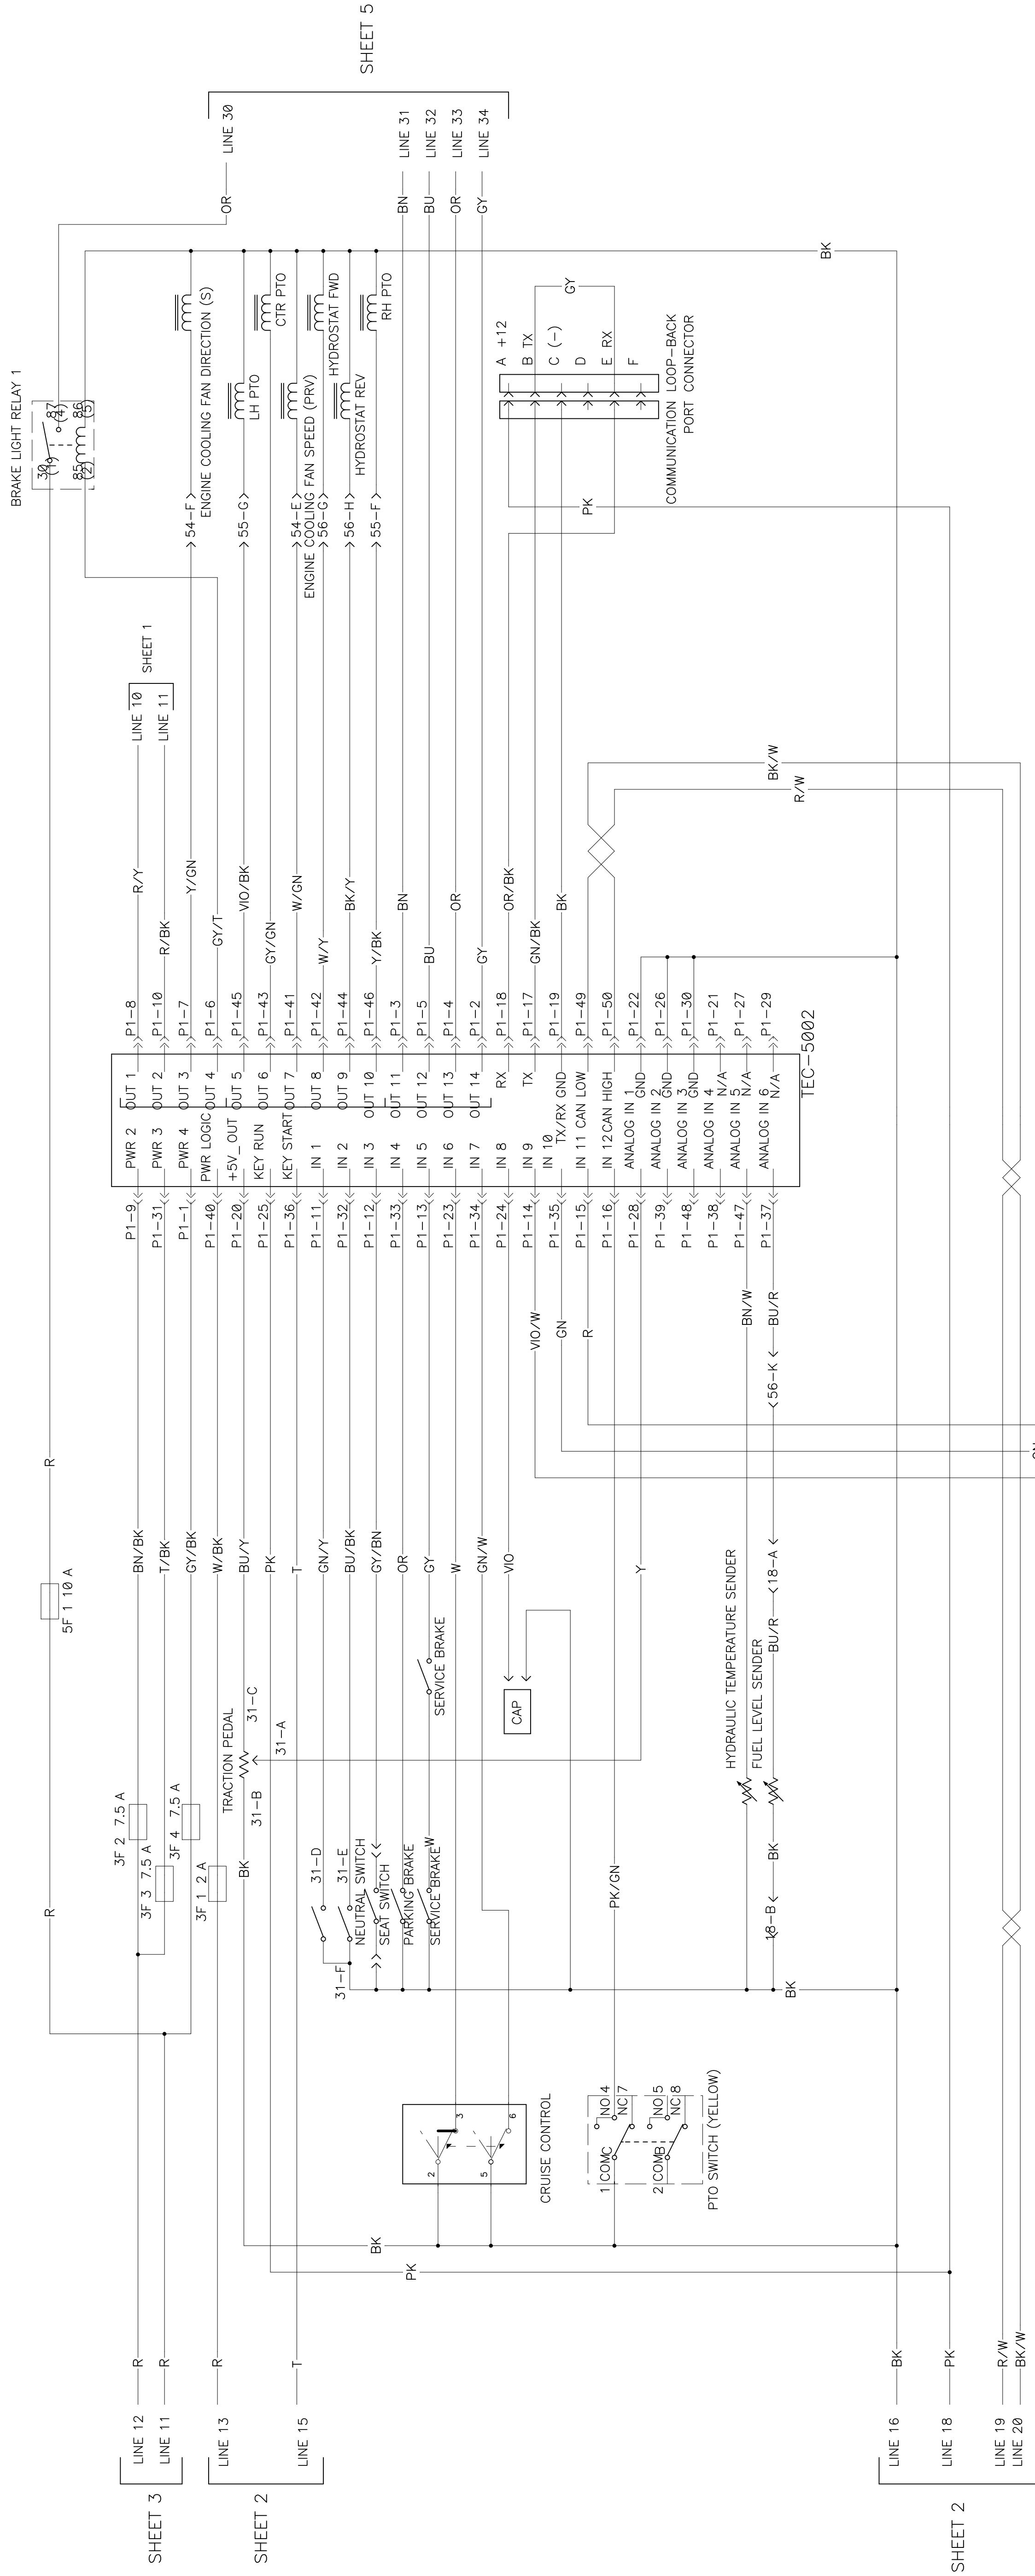

Groundsmaster® 5900 and 5910 Rotary Mower

Model No. 31598—Serial No. 313000001 and Up
 Model No. 31598N—Serial No. 313000001 and Up
 Model No. 31598TE—Serial No. 313000301 and Up
 Model No. 31599—Serial No. 313000001 and Up
 Model No. 31599N—Serial No. 313000001 and Up
 Model No. 31599TE—Serial No. 313000001 and Up

TEC-5002

SHEET 5

SHEET 3

SHEET 2

SHEET 2

0023400

LINE 35
VIO/W R
LINE 36
GN
LINE 37

SHEET 5

TEC-5001

SHEET 2

SHEET 2 LINE 27

0023401

SHEET 2

SHEET 3

0023402