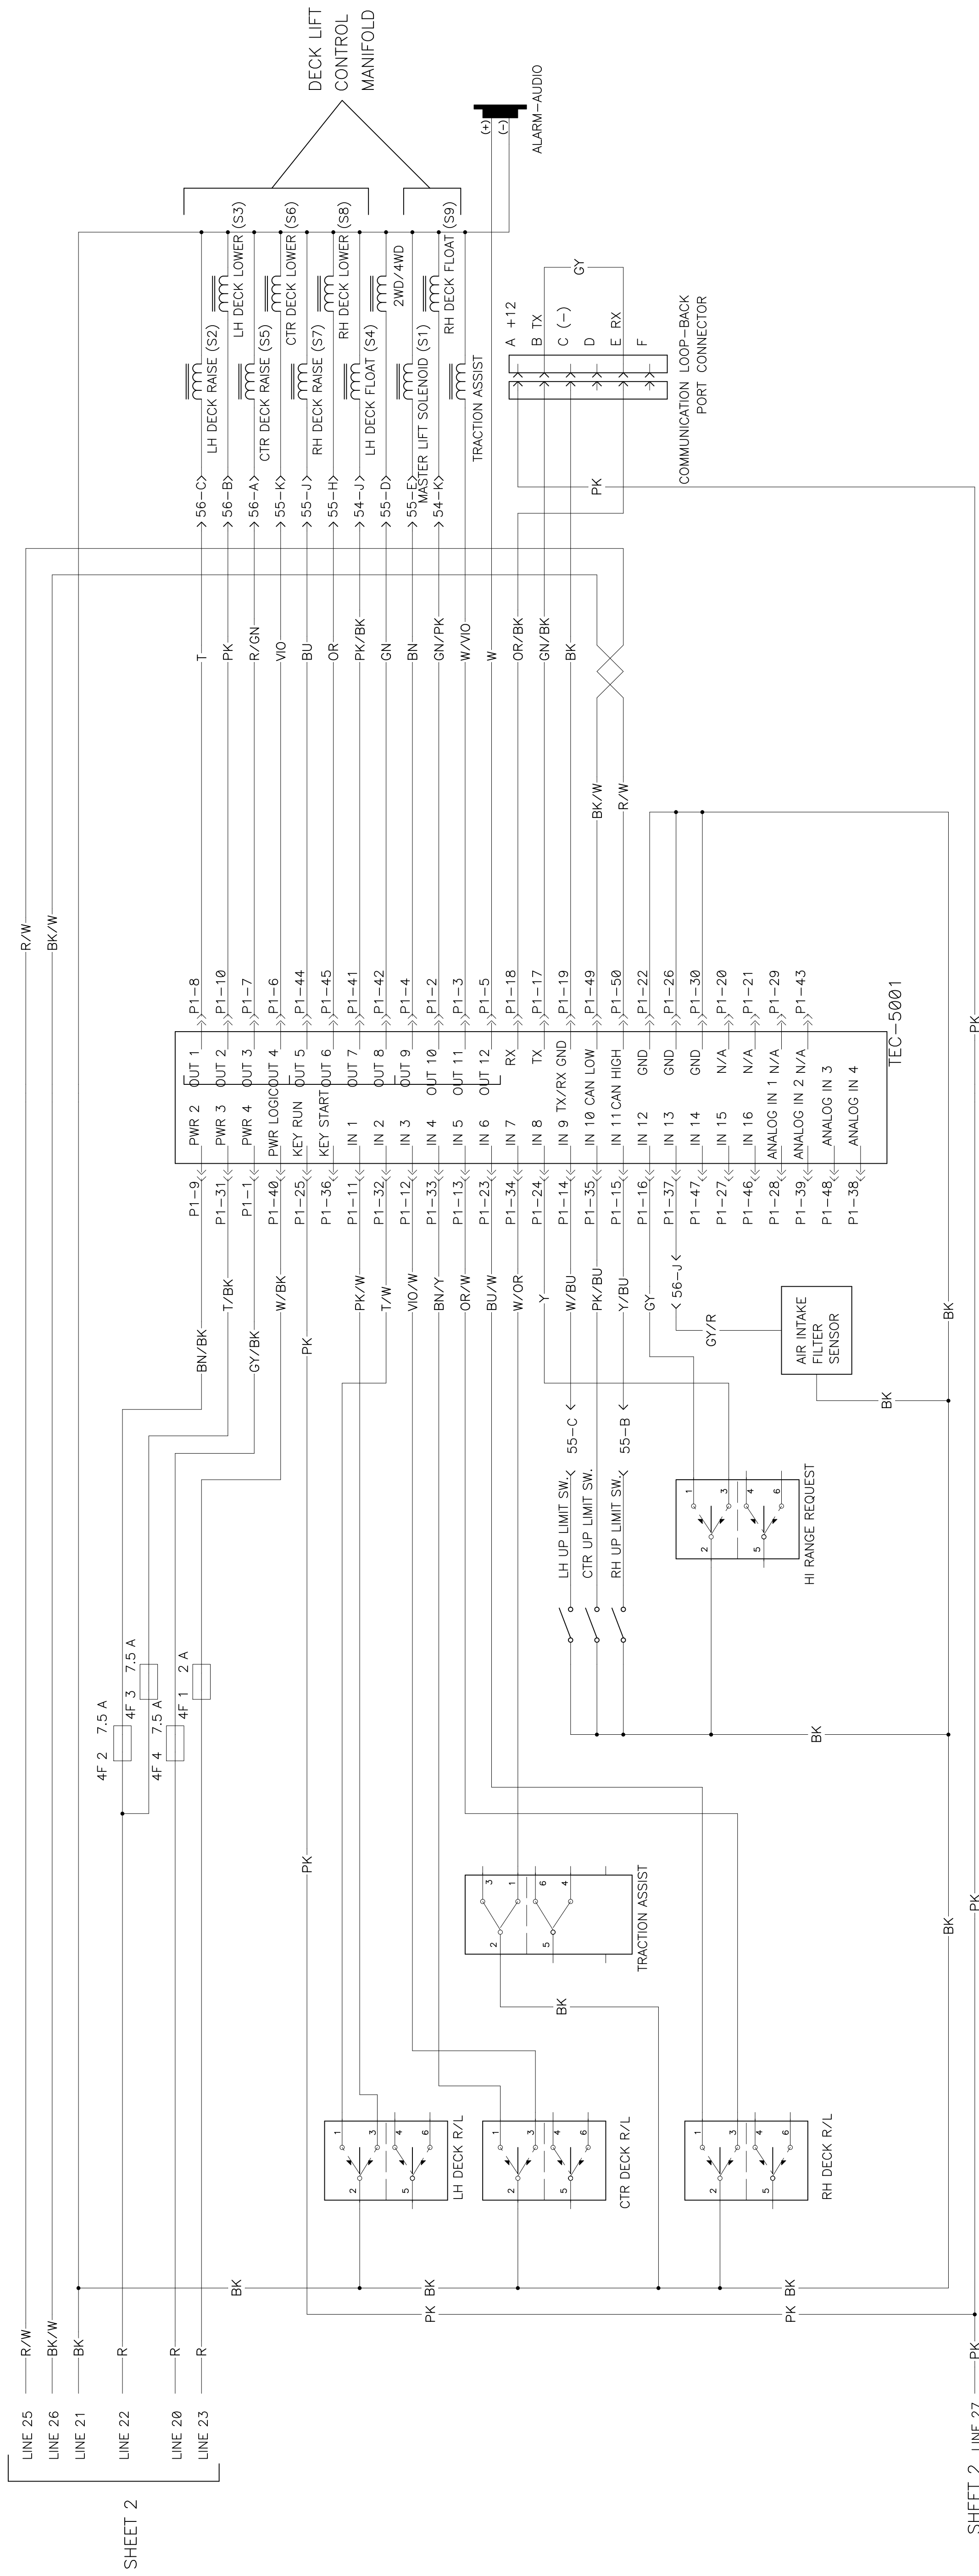

Groundsmaster® 5900 and 5910 Rotary Mower

Model No. 31598—Serial No. 313000001 and Up
 Model No. 31598N—Serial No. 313000001 and Up
 Model No. 31598TE—Serial No. 313000301 and Up
 Model No. 31599—Serial No. 313000001 and Up
 Model No. 31599N—Serial No. 313000001 and Up
 Model No. 31599TE—Serial No. 313000001 and Up

TEC-5002

SHEET 5

SHEET 3

SHEET 2

SHEET 2

0023400

LINE 35
VIO/W R
LINE 36
GN
LINE 37

SHEET 5

TEC-5001

SHEET 2

SHEET 2 LINE 27

0023401

SHEET 2

SHEET 3

0023402