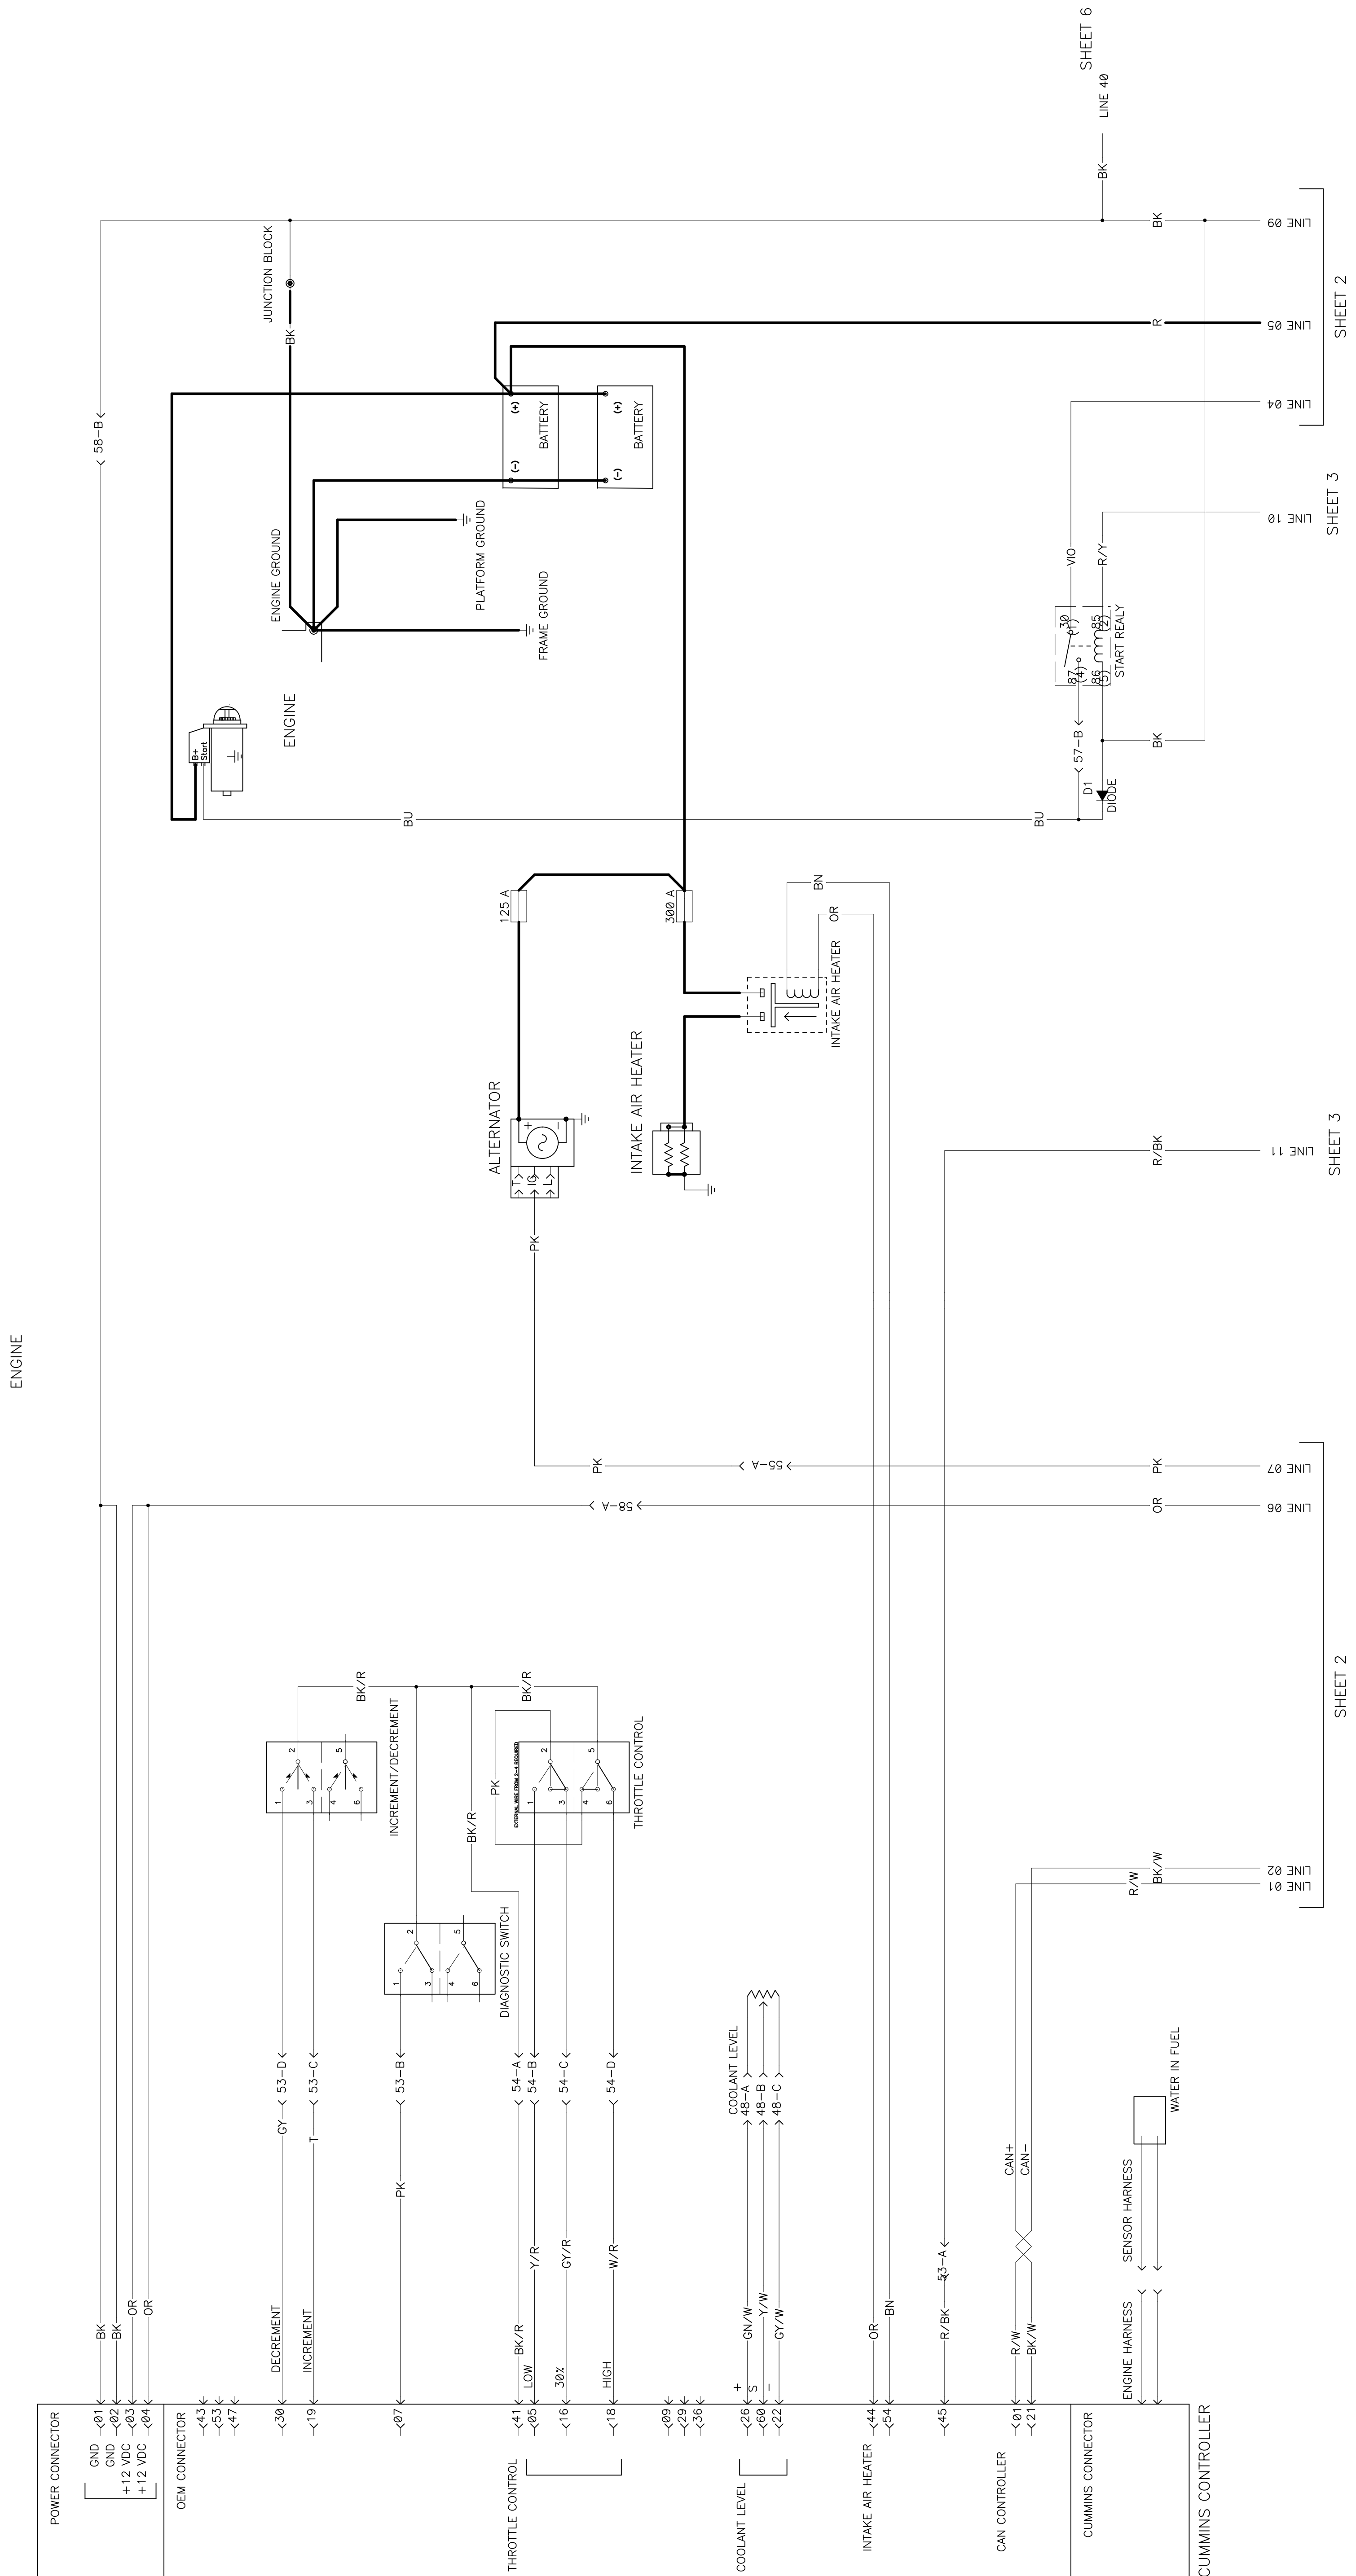

Groundsmaster® 5900 and 5910 Rotary Mower

Model No. 31598—Serial No. 313000001 and Up
 Model No. 31598N—Serial No. 313000001 and Up
 Model No. 31598TE—Serial No. 313000301 and Up
 Model No. 31599—Serial No. 313000001 and Up
 Model No. 31599N—Serial No. 313000001 and Up
 Model No. 31599TE—Serial No. 313000001 and Up

TEC-5002

SHEET 5

SHEET 3

SHEET 2

SHEET 2

0023400

LINE 35
VIO/W R
LINE 36
GN
LINE 37

SHEET 5

TEC-5001

SHEET 2

SHEET 2 LINE 27

0023401

SHEET 2

SHEET 3

0023402