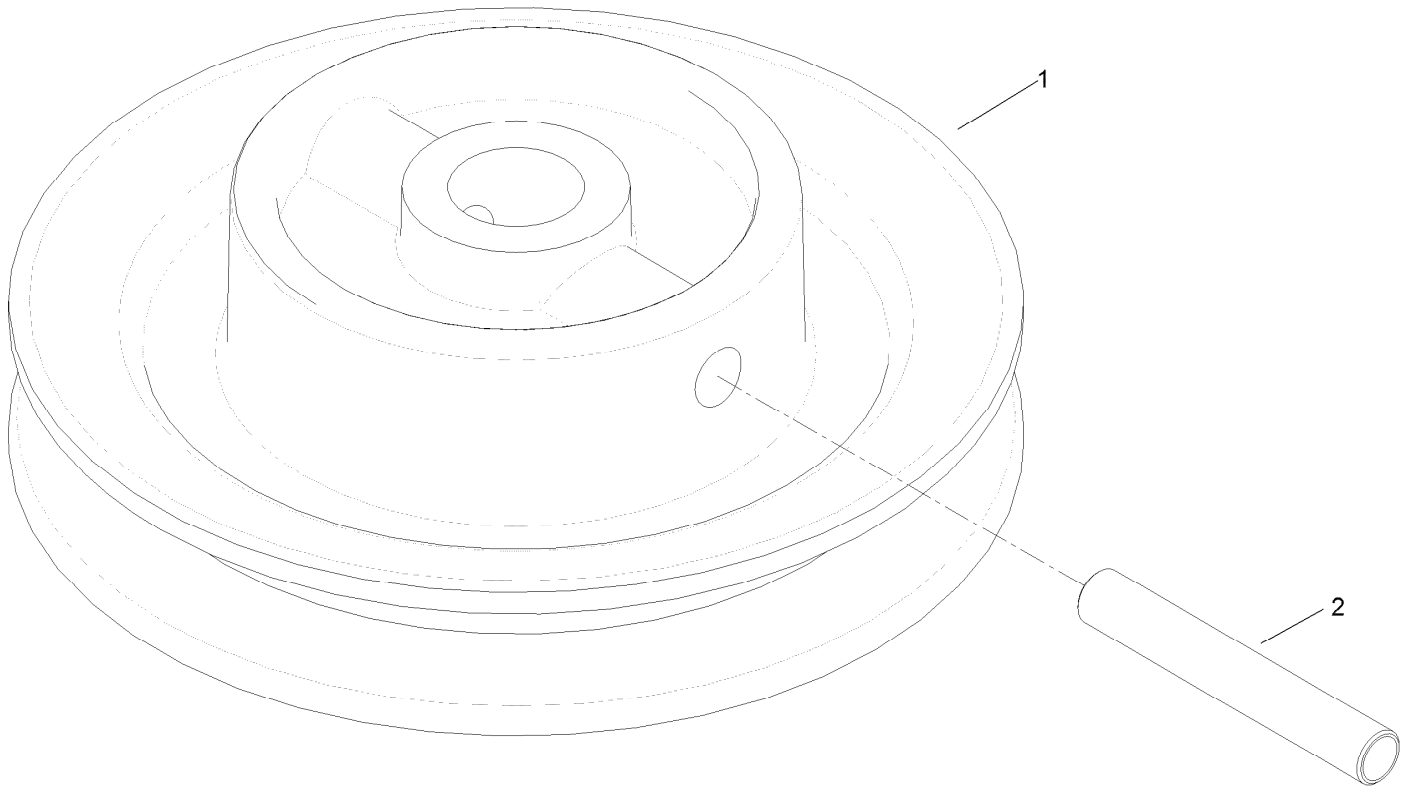

Count on it.

Parts Catalog

Transmission Pulley Kit

TimeMaster Lawn Mower

Model No. 127-6857

Transmission Pulley Kit

<i>Ref.</i>	<i>Part Number</i>	<i>Qty.</i>	<i>Description</i>
1	127-6853	1	Pulley-Transmission
2	127-6854	1	Pin-Pulley