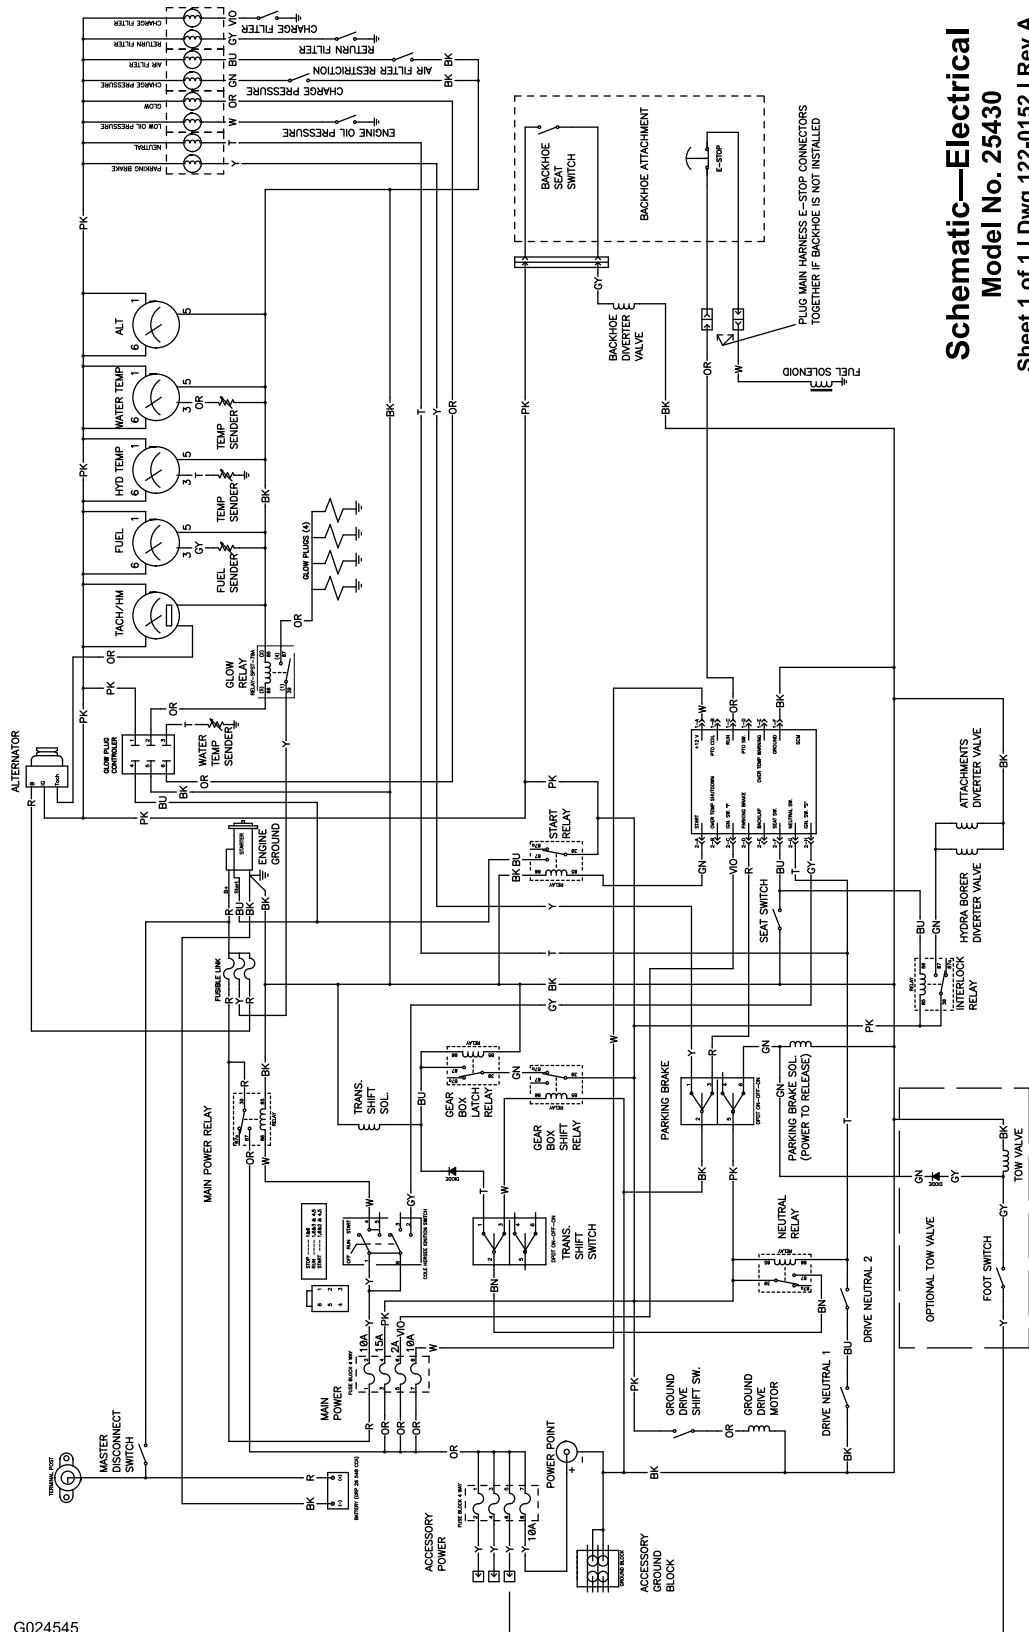

RT600 Traction Unit

Model No. 25430—Serial No. 31300001 and Up

Electrical Schematic

Schematic—Electrical
Model No. 25430
 Sheet 1 of 1 | Dwg 122-0152 | Rev A

G024545