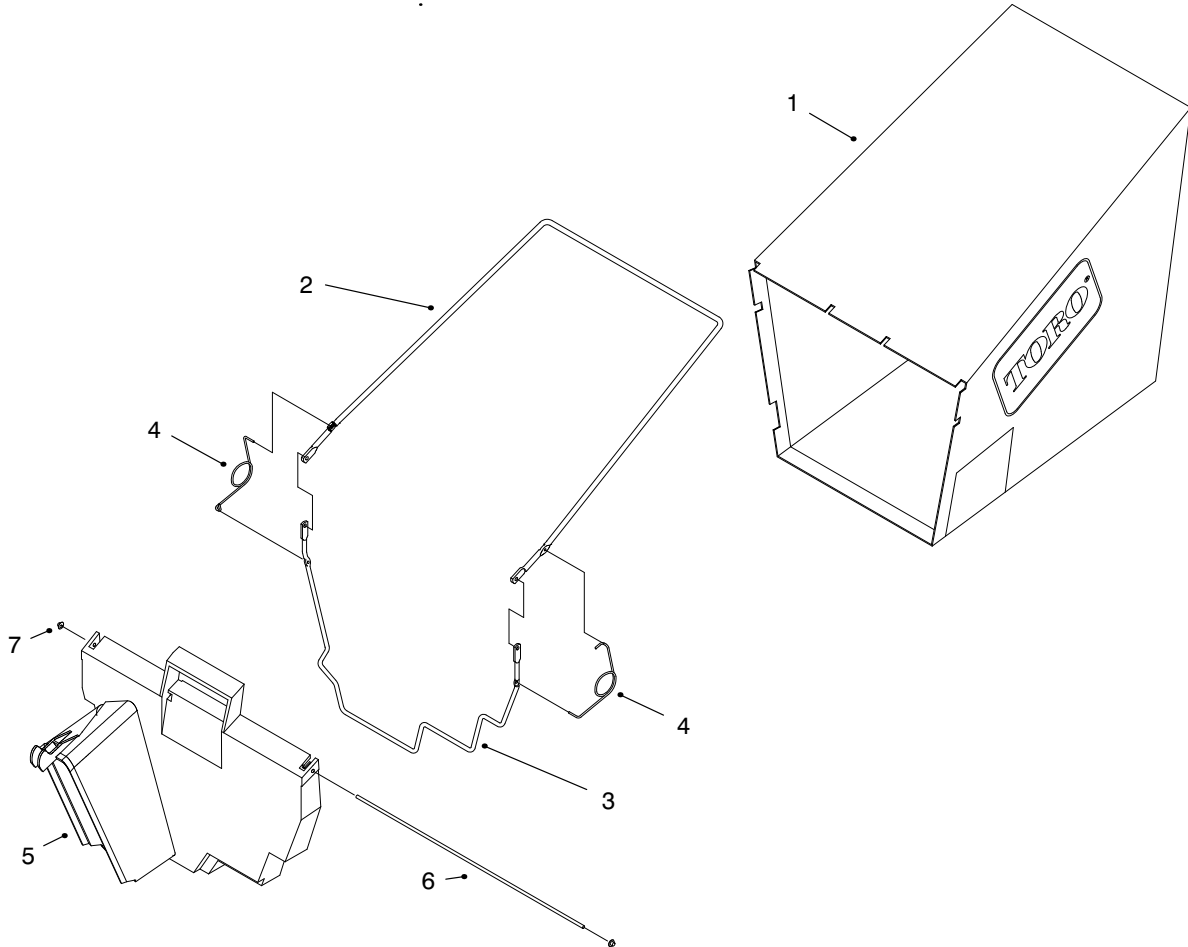

MODEL NO. 59297	PARTS CATALOG
GRASS BAG KIT	

C-2621

BAG ASSEMBLY

Ref. No.	Part No.	Description	No. Used
1	93-0284	Bag - Grass	1
2	93-0281	Frame - Bag Upper	1
3	93-0282	Frame - Bag Lower	1
4	36-6910	Spring	2

Ref. No.	Part No.	Description	No. Used
5	93-0266	Door - Bag	1
6	93-0283	Hinge - Bag Door	1
7	3290-422	Nut - Push	2