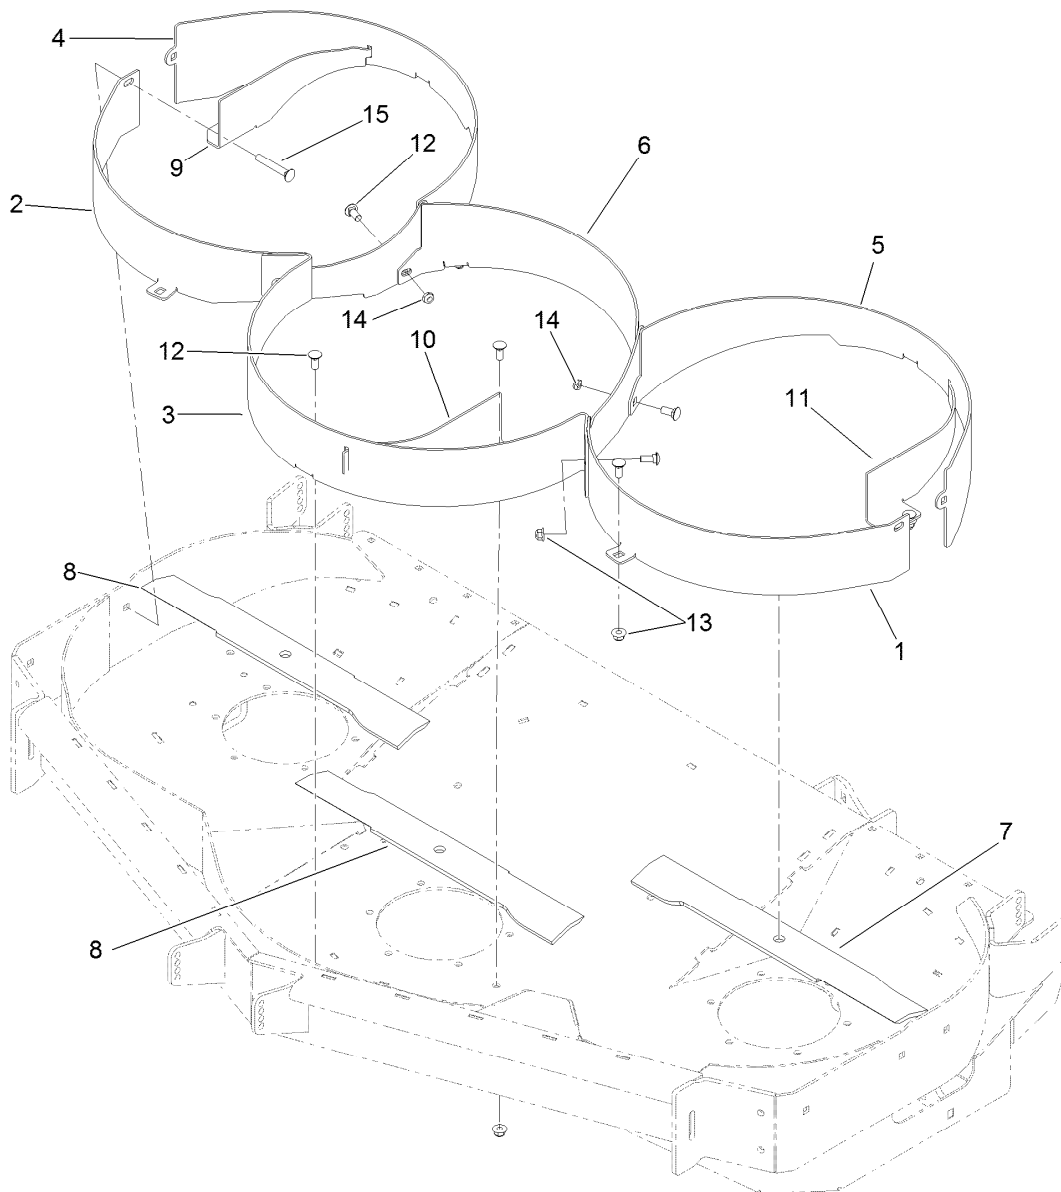

**Count on it.**

**Parts Catalog**

**Baffle Kit**

**60in Rear Discharge Z Master<sup>®</sup> Mowers**

Model No. 125-9305

## Baffle Kit No. 125-9305

Ref.	Part Number	Qty.	Description
1	116-8334-03	1	Baffle-Mulch, Front RH
2	116-8333-03	1	Baffle-Mulch, Front LH
3	116-8336-03	1	Baffle-Mulch Front Center
4	116-8337-03	1	Baffle-Mulch Rear LH
5	116-8338-03	1	Baffle-Mulch Rear RH
6	116-8339-03	1	Baffle-Mulch, Rear Center
7	125-9329-01	1	Blade-Rotary, 20.5In Low Flow
8	105-7716-03	2	Blade-Lo Flow, 20.5In
9	116-8343-03	1	Baffle-Kicker, LH
10	116-8344-03	1	Baffle-Kicker, Front Center
11	116-8342-03	1	Baffle-Kicker, RH
12	3231-12	14	Bolt-CARR
13	104-8301	16	Nut-Flange, NI
14	3296-59	2	Nut-Lock, NI
15	3231-31	4	Screw-CARR