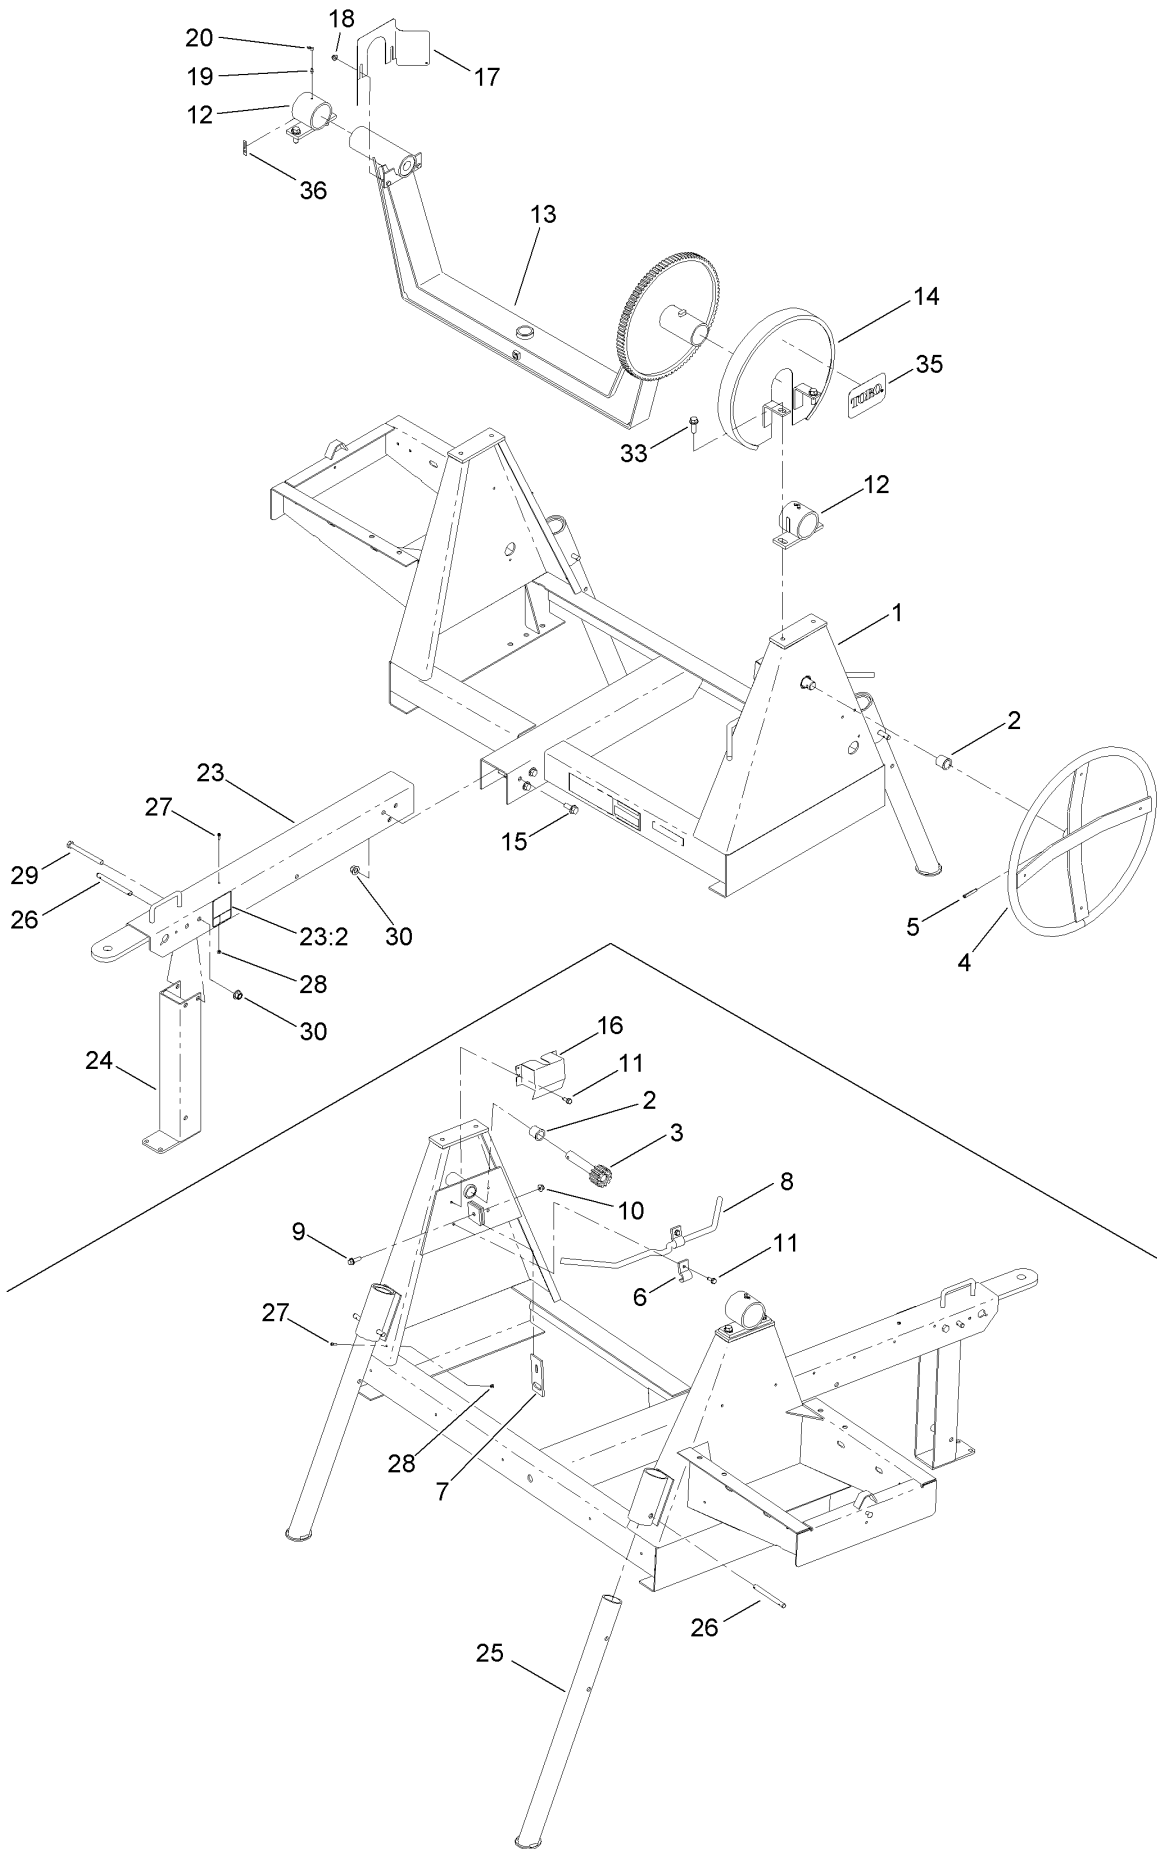

Frame and Yoke Assembly

Frame and Yoke Assembly (continued)

<i>Ref.</i>	<i>Part Number</i>	<i>Qty.</i>	<i>Description</i>	<i>Ref.</i>	<i>Part Number</i>	<i>Qty.</i>	<i>Description</i>
1	125-8685-03	1	Frame	17	ST27144-03	1	Guard-Pinion
2	ST32032	2	Bushing-Nylon	18	104-8300	1	Nut-Flange, NI
3	ST22029	1	Shaft-Tilt	19	ST46042	2	Fitting-Grease
4	ST22096-03	1	Handwheel	20	ST47001	2	Cap-Plug
5	32121-27	1	Pin-Roll	23	127-2816	1	Tow Pole ASM
6	ST27559-03	2	Bracket-Handle	23:2	125-8216	1	Decal-Safety Chain, Towing
7	ST27619-03	1	Dog-Brake	24	ST21875-03	1	Post-Foot
8	ST27733-03	1	Handle-Brake	25	ST21874-03	2	Leg-Stabilizer
9	3234-24	1	Screw-HHF	26	ST80039	3	Pin-Clevis, Lanyard
10	104-8301	1	Nut-Flange, NI	27	3290-500	3	Screw-PPH
11	701243	4	Screw-HWHTF	28	3296-2	3	Nut-Lock, NI
12	ST24349-03	2	Trunnion	29	325-19	1	Screw-HH
13	125-6308	1	Yoke ASM	30	99-5107	9	Nut-Lock
14	ST27617-03	1	Guard-Brake, Upper	33	ST80031	4	Screw-HWH
15	3234-38	6	Screw-HHF	35	99-4693	1	Decal
16	ST27618-03	1	Guard-Brake, Lower	36	125-8175	2	Decal-Grease