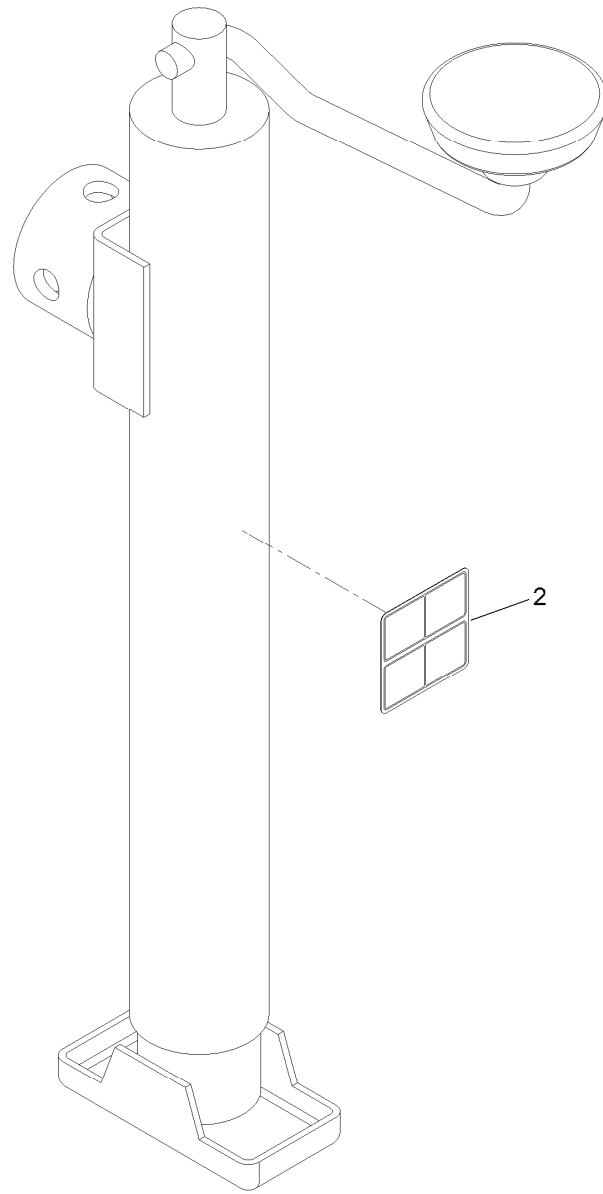

## Jack Kit

Zero-Turn-Radius Side-Discharge or  
Rear-Discharge Riding Mower

Model No. 127-6666

## Jack Kit No. 127-6666

<i>Ref.</i>	<i>Part Number</i>	<i>Qty.</i>	<i>Description</i>
2	127-6663	1	Decal-Warning, Jack