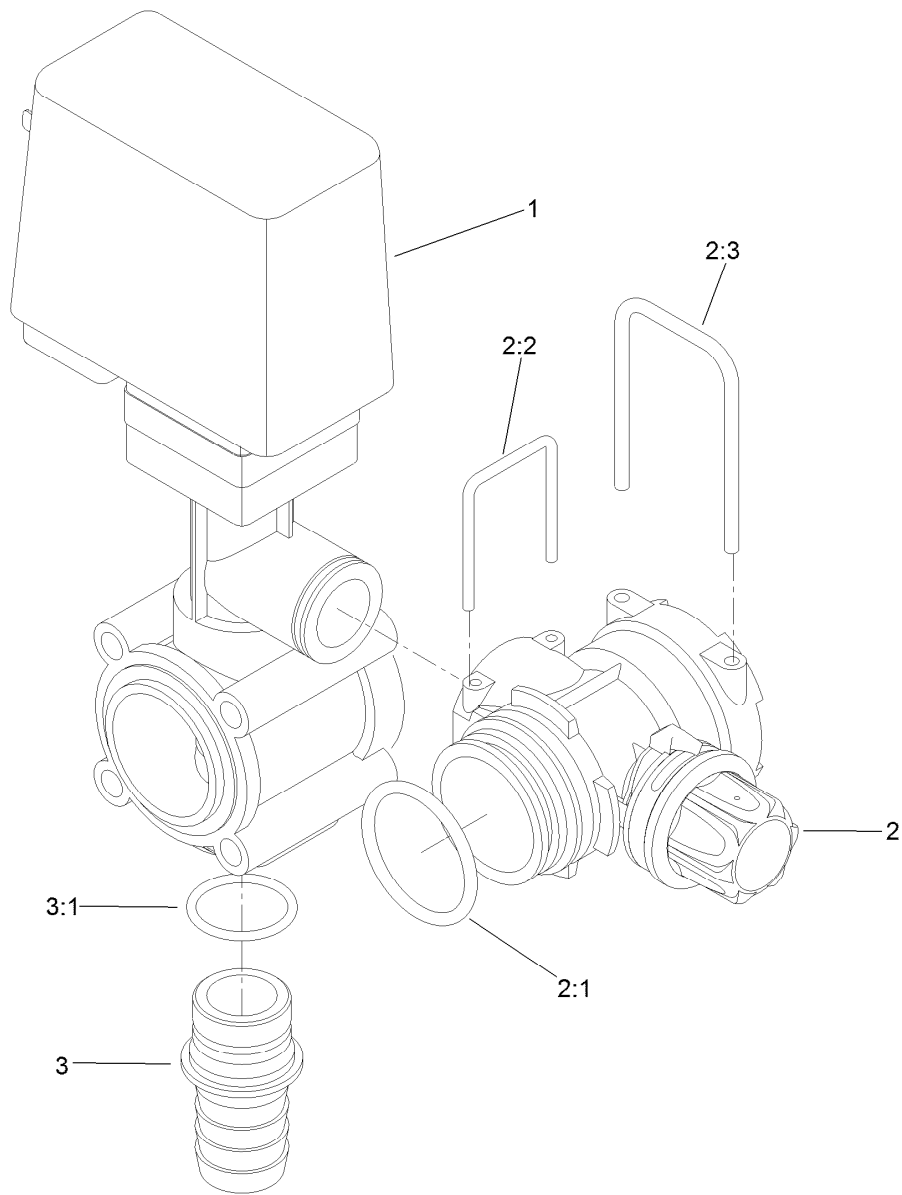

**Count on it.**

**Parts Catalog**

**Master Boom Valve Kit**  
**Multi Pro® 1750 and WM Turf Sprayer**

Model No. 130-7117

## Master Boom Valve Kit No. 130-7117

<i>Ref.</i>	<i>Part Number</i>	<i>Qty.</i>	<i>Description</i>
1	127-9754	1	Valve (W/Bypass)
2	120-8595	1	Valve-Bypass
2:1	119-4869	1	O-Ring
2:2	119-4862	1	Fork
2:3	119-4863	1	Fork
3	117-7992	1	Hosebarb
3:1	119-4868	1	O-Ring