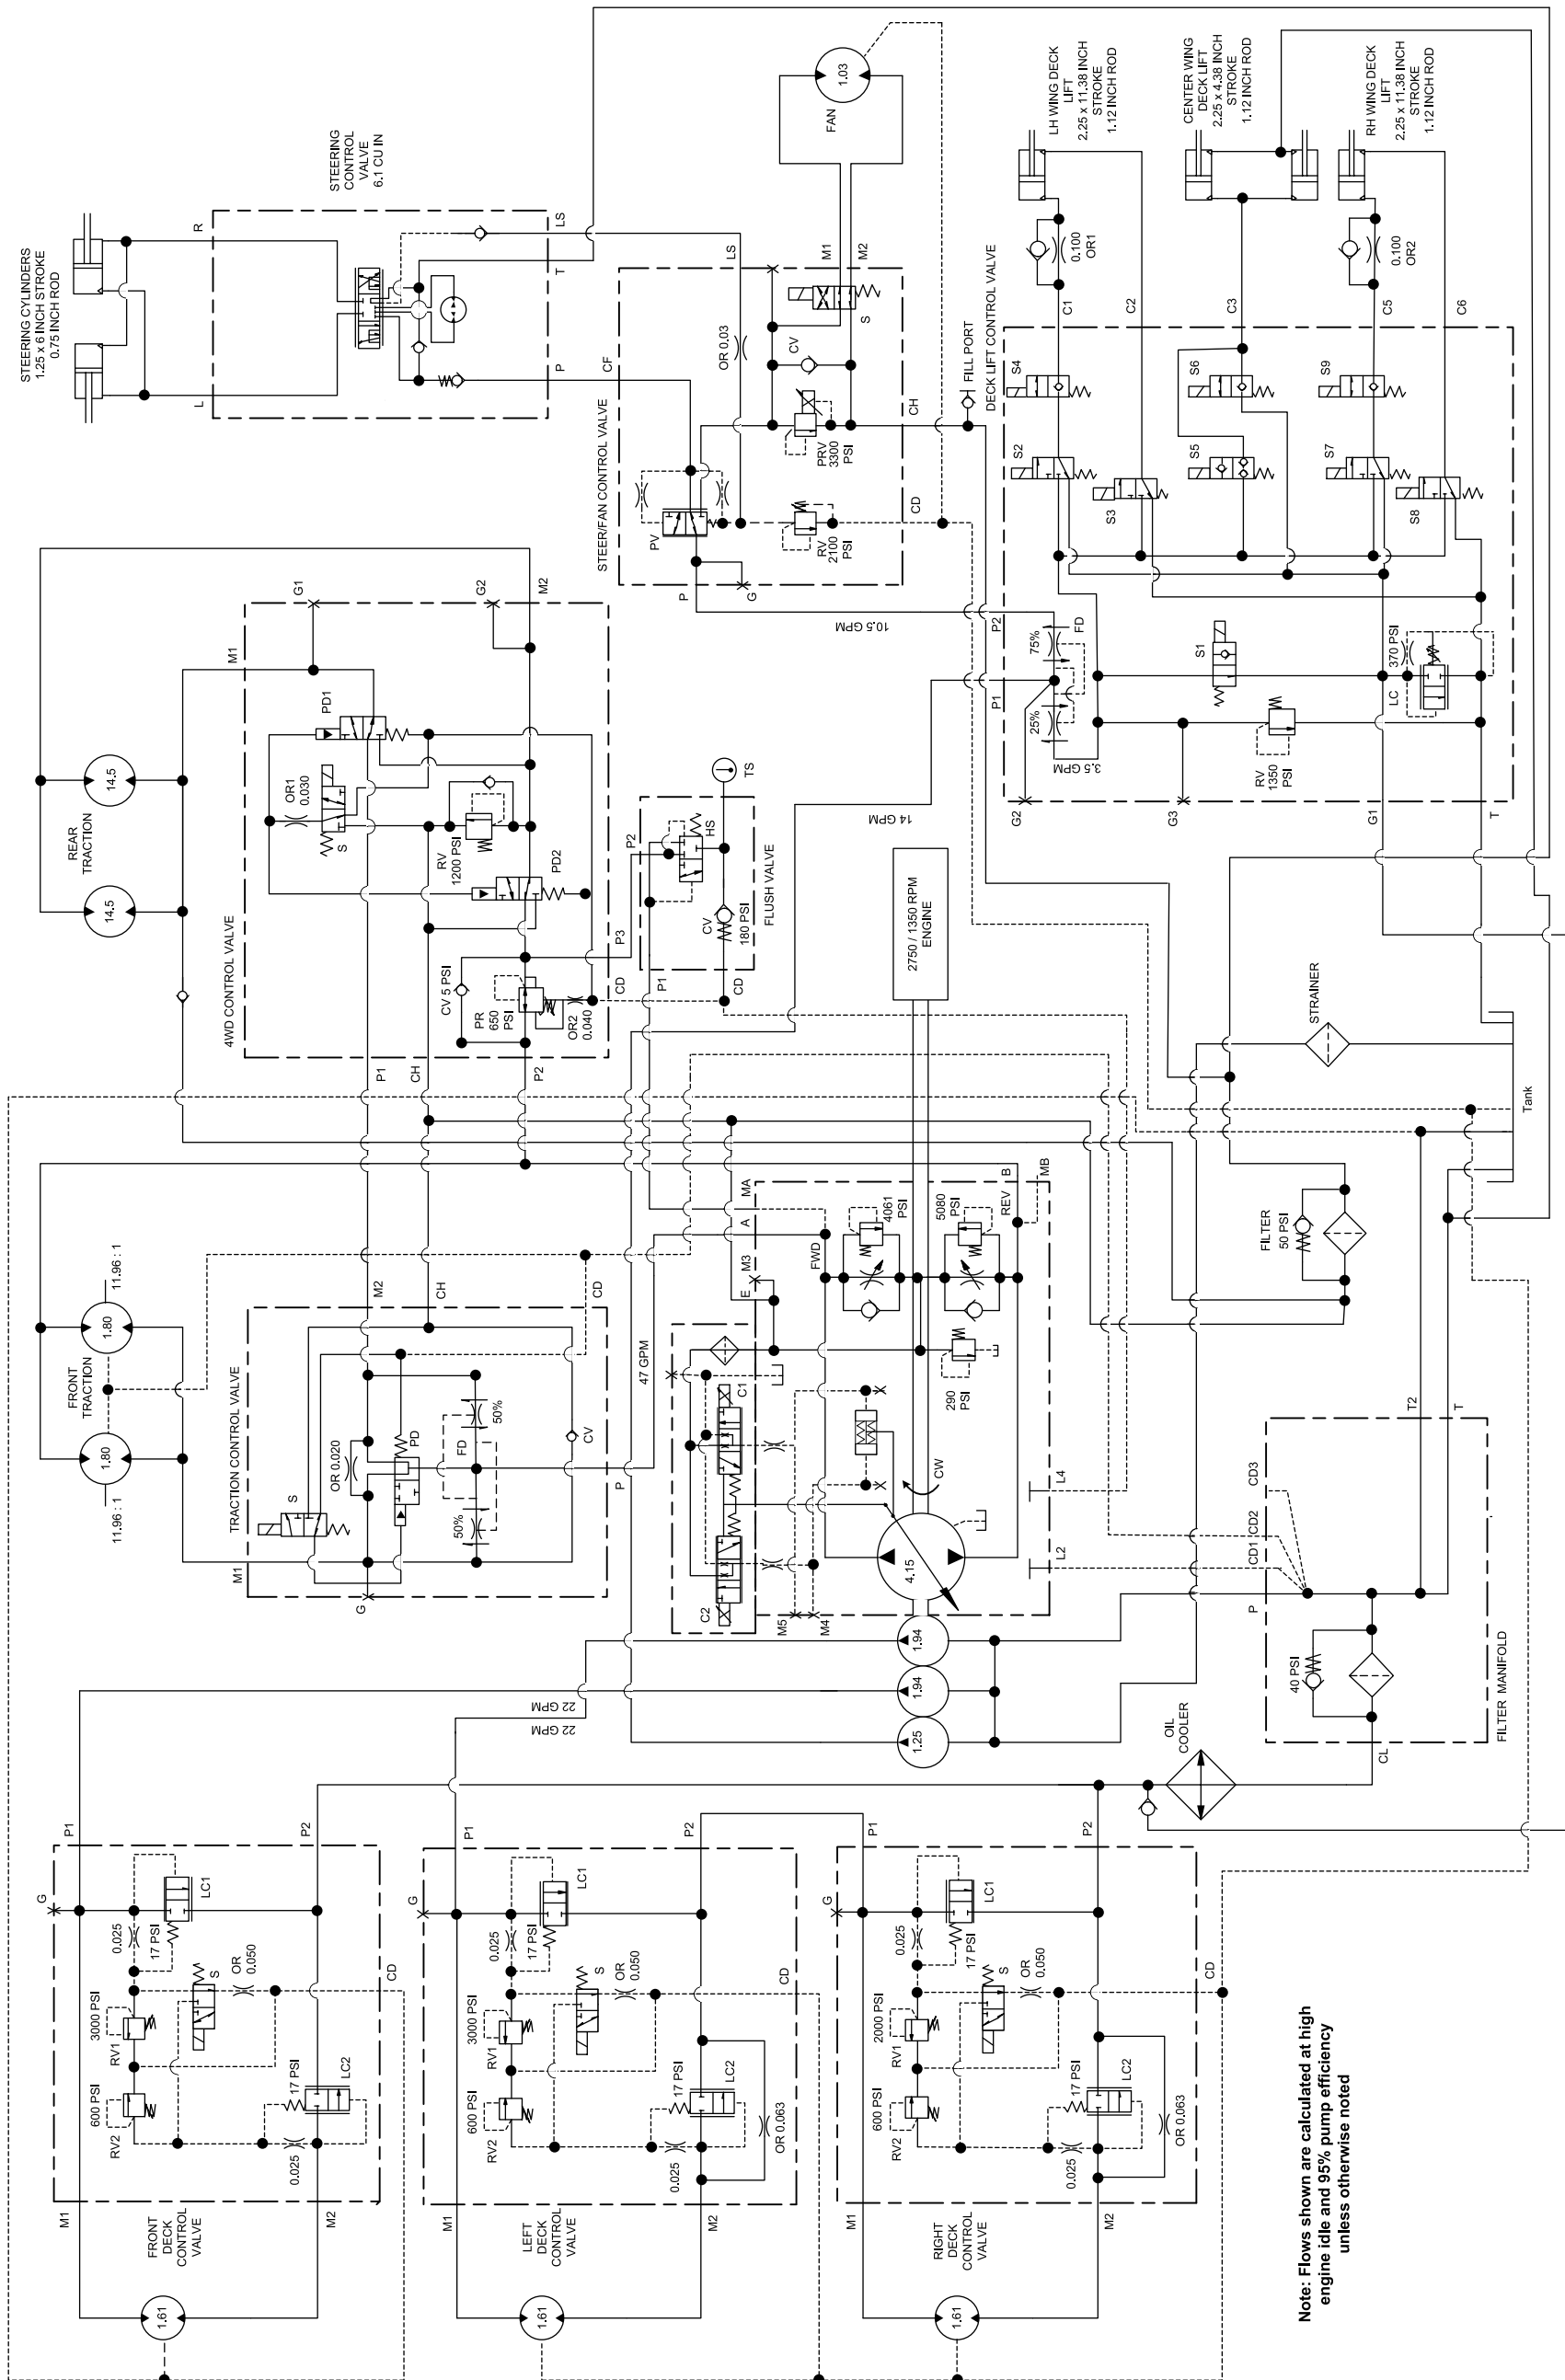

Groundsmaster® 5900 or 5910 Rotary Mower

Model No. 31598—Serial No. 314000001 and Up
 Model No. 31598N—Serial No. 314000001 and Up
 Model No. 31598TE—Serial No. 314000001 and Up
 Model No. 31599—Serial No. 314000001 and Up
 Model No. 31599N—Serial No. 314000001 and Up
 Model No. 31599TE—Serial No. 314000001 and Up

Hydraulic Schematic

Note: Flows shown are calculated at high engine idle and 95% pump efficiency unless otherwise noted

Schematic—Hydraulic
 Models 31598, 31598TE, 31599, 31599TE, 31598N, and 31599N
 Sheet 1 of 1 | DWG 125-5264 | Rev C