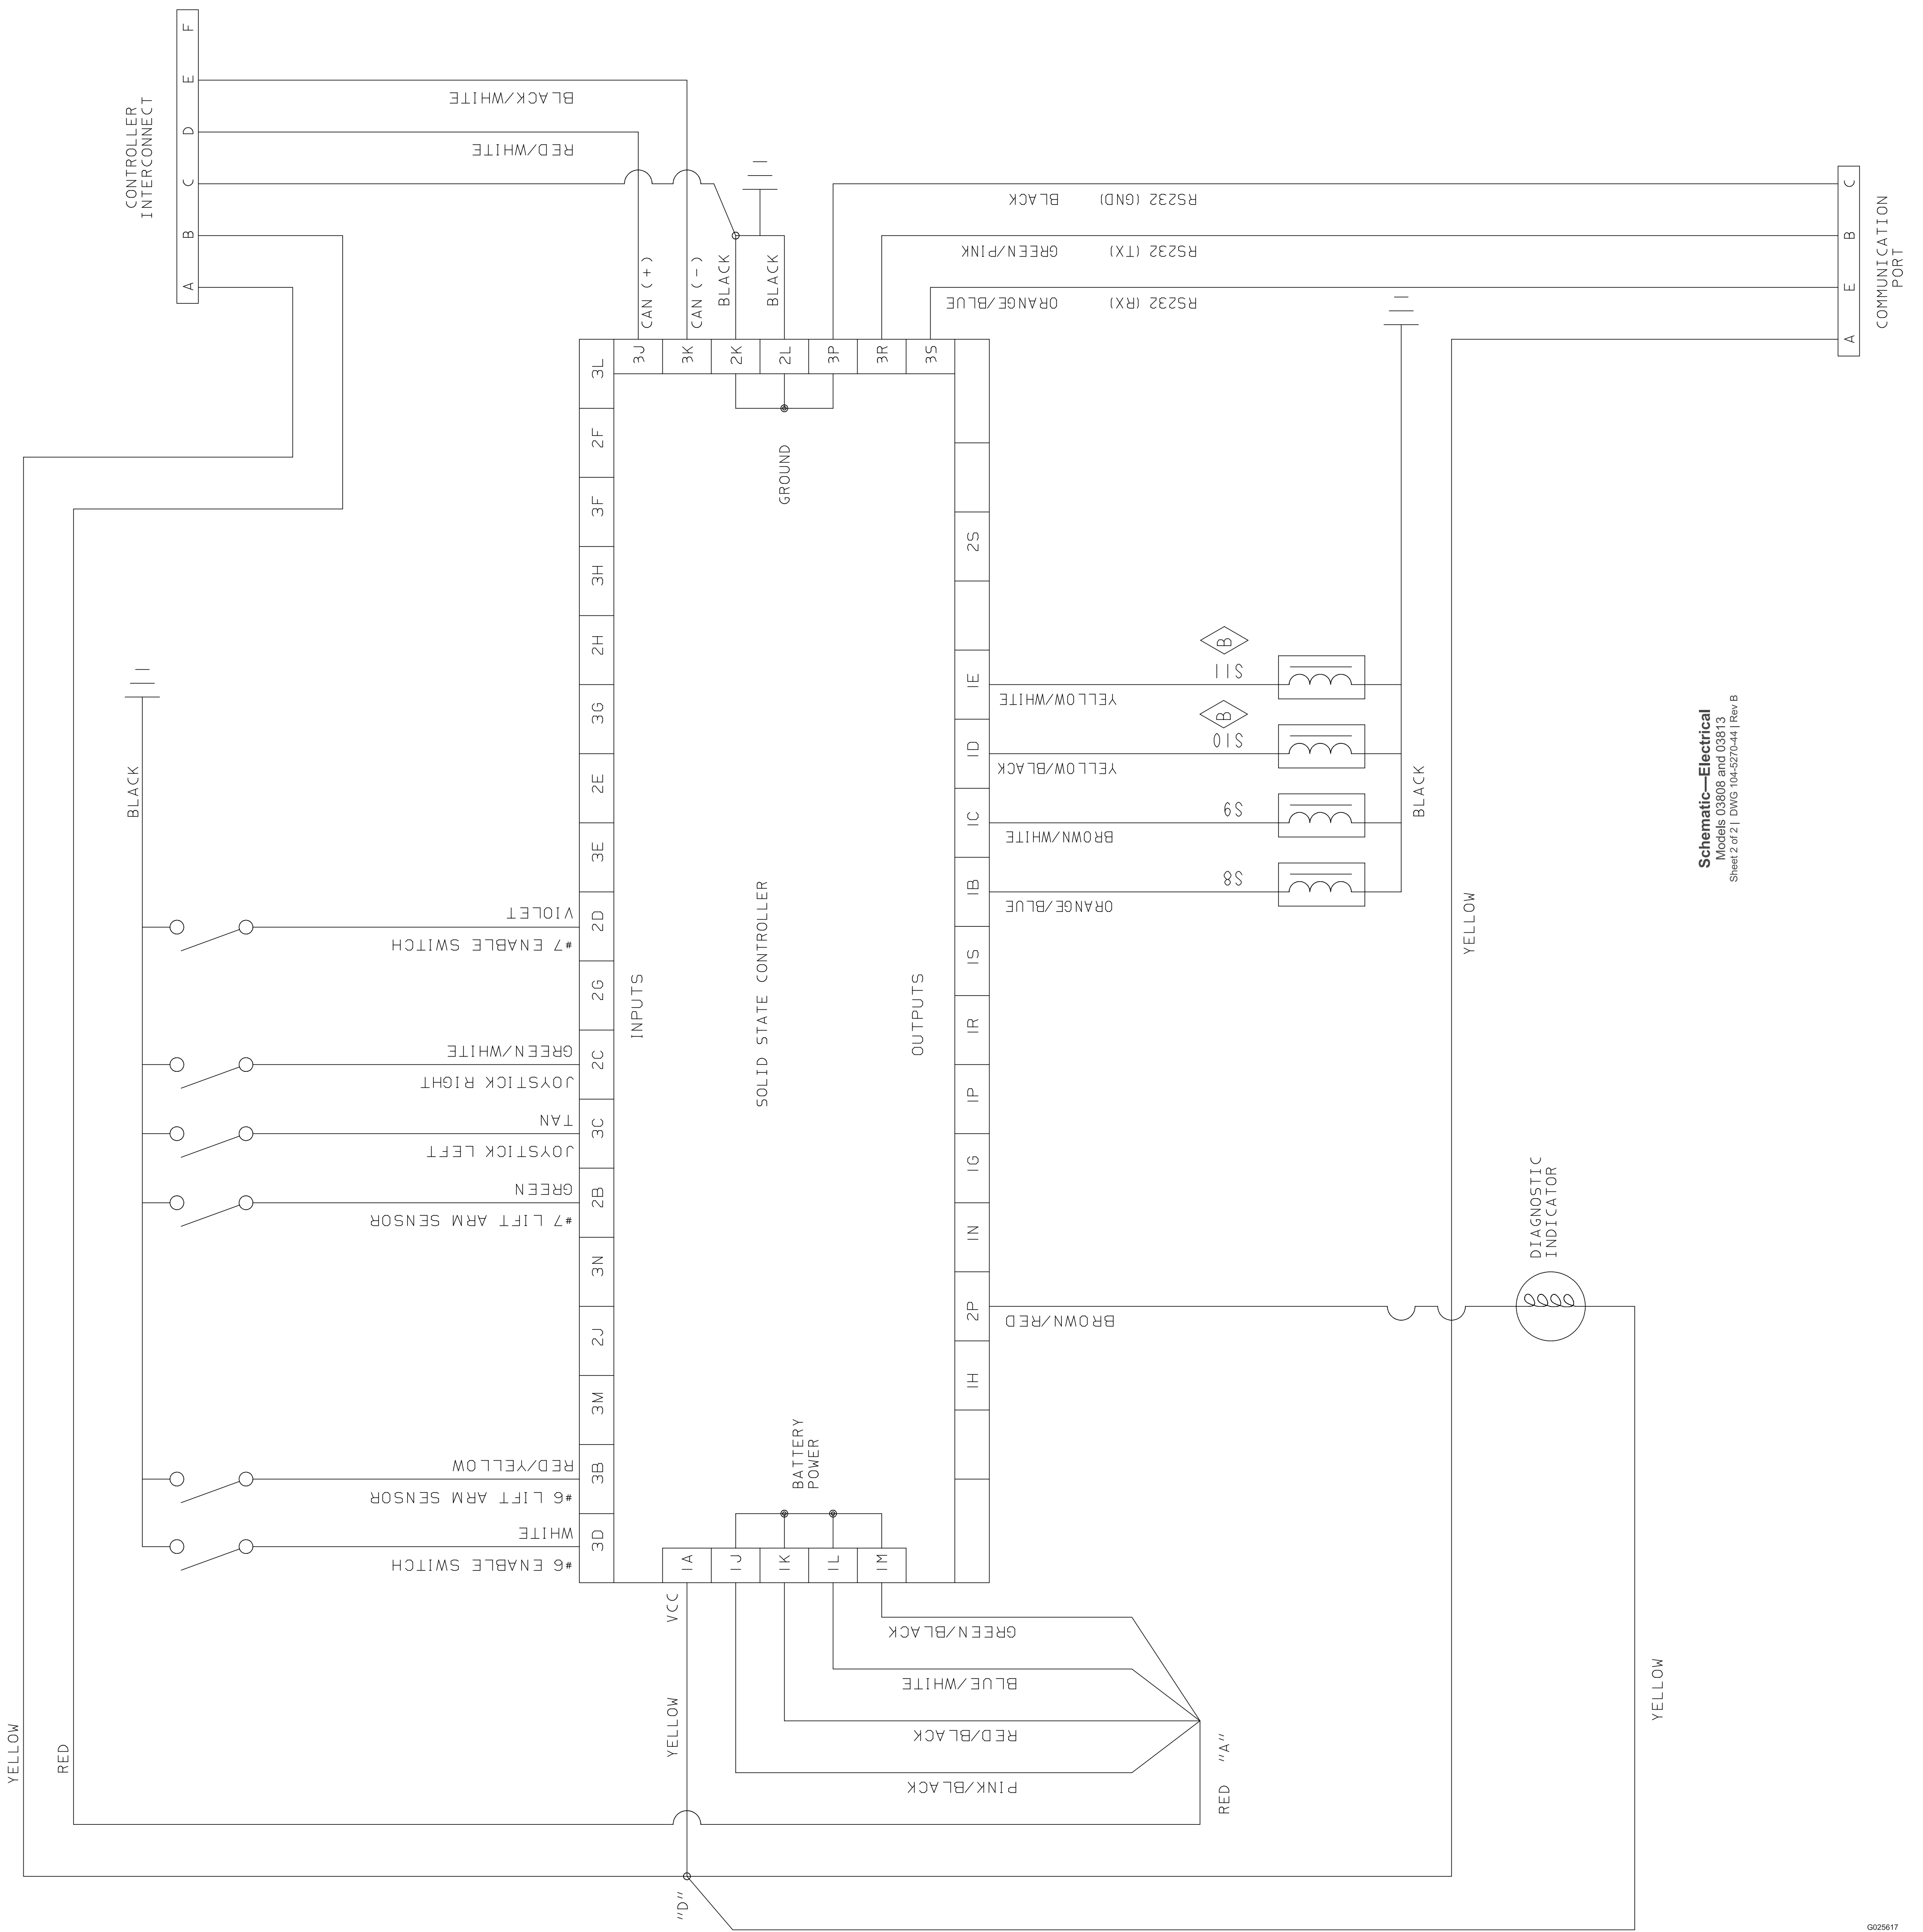

Reelmaster® 6700-D 4-Wheel Drive Traction Unit

Model No. 03808—Serial No. 314000001 and Up
Model No. 03813—Serial No. 314000001 and Up

Schematic—Electrical
 Models 03808 and 03813
 Sheet 1 of 1 DWG 164520-001 Rev B

Schematic—Electrical
 Models 03808 and 03813
 Sheet 2 of 2 | DWG 104-5270-44 | Rev B