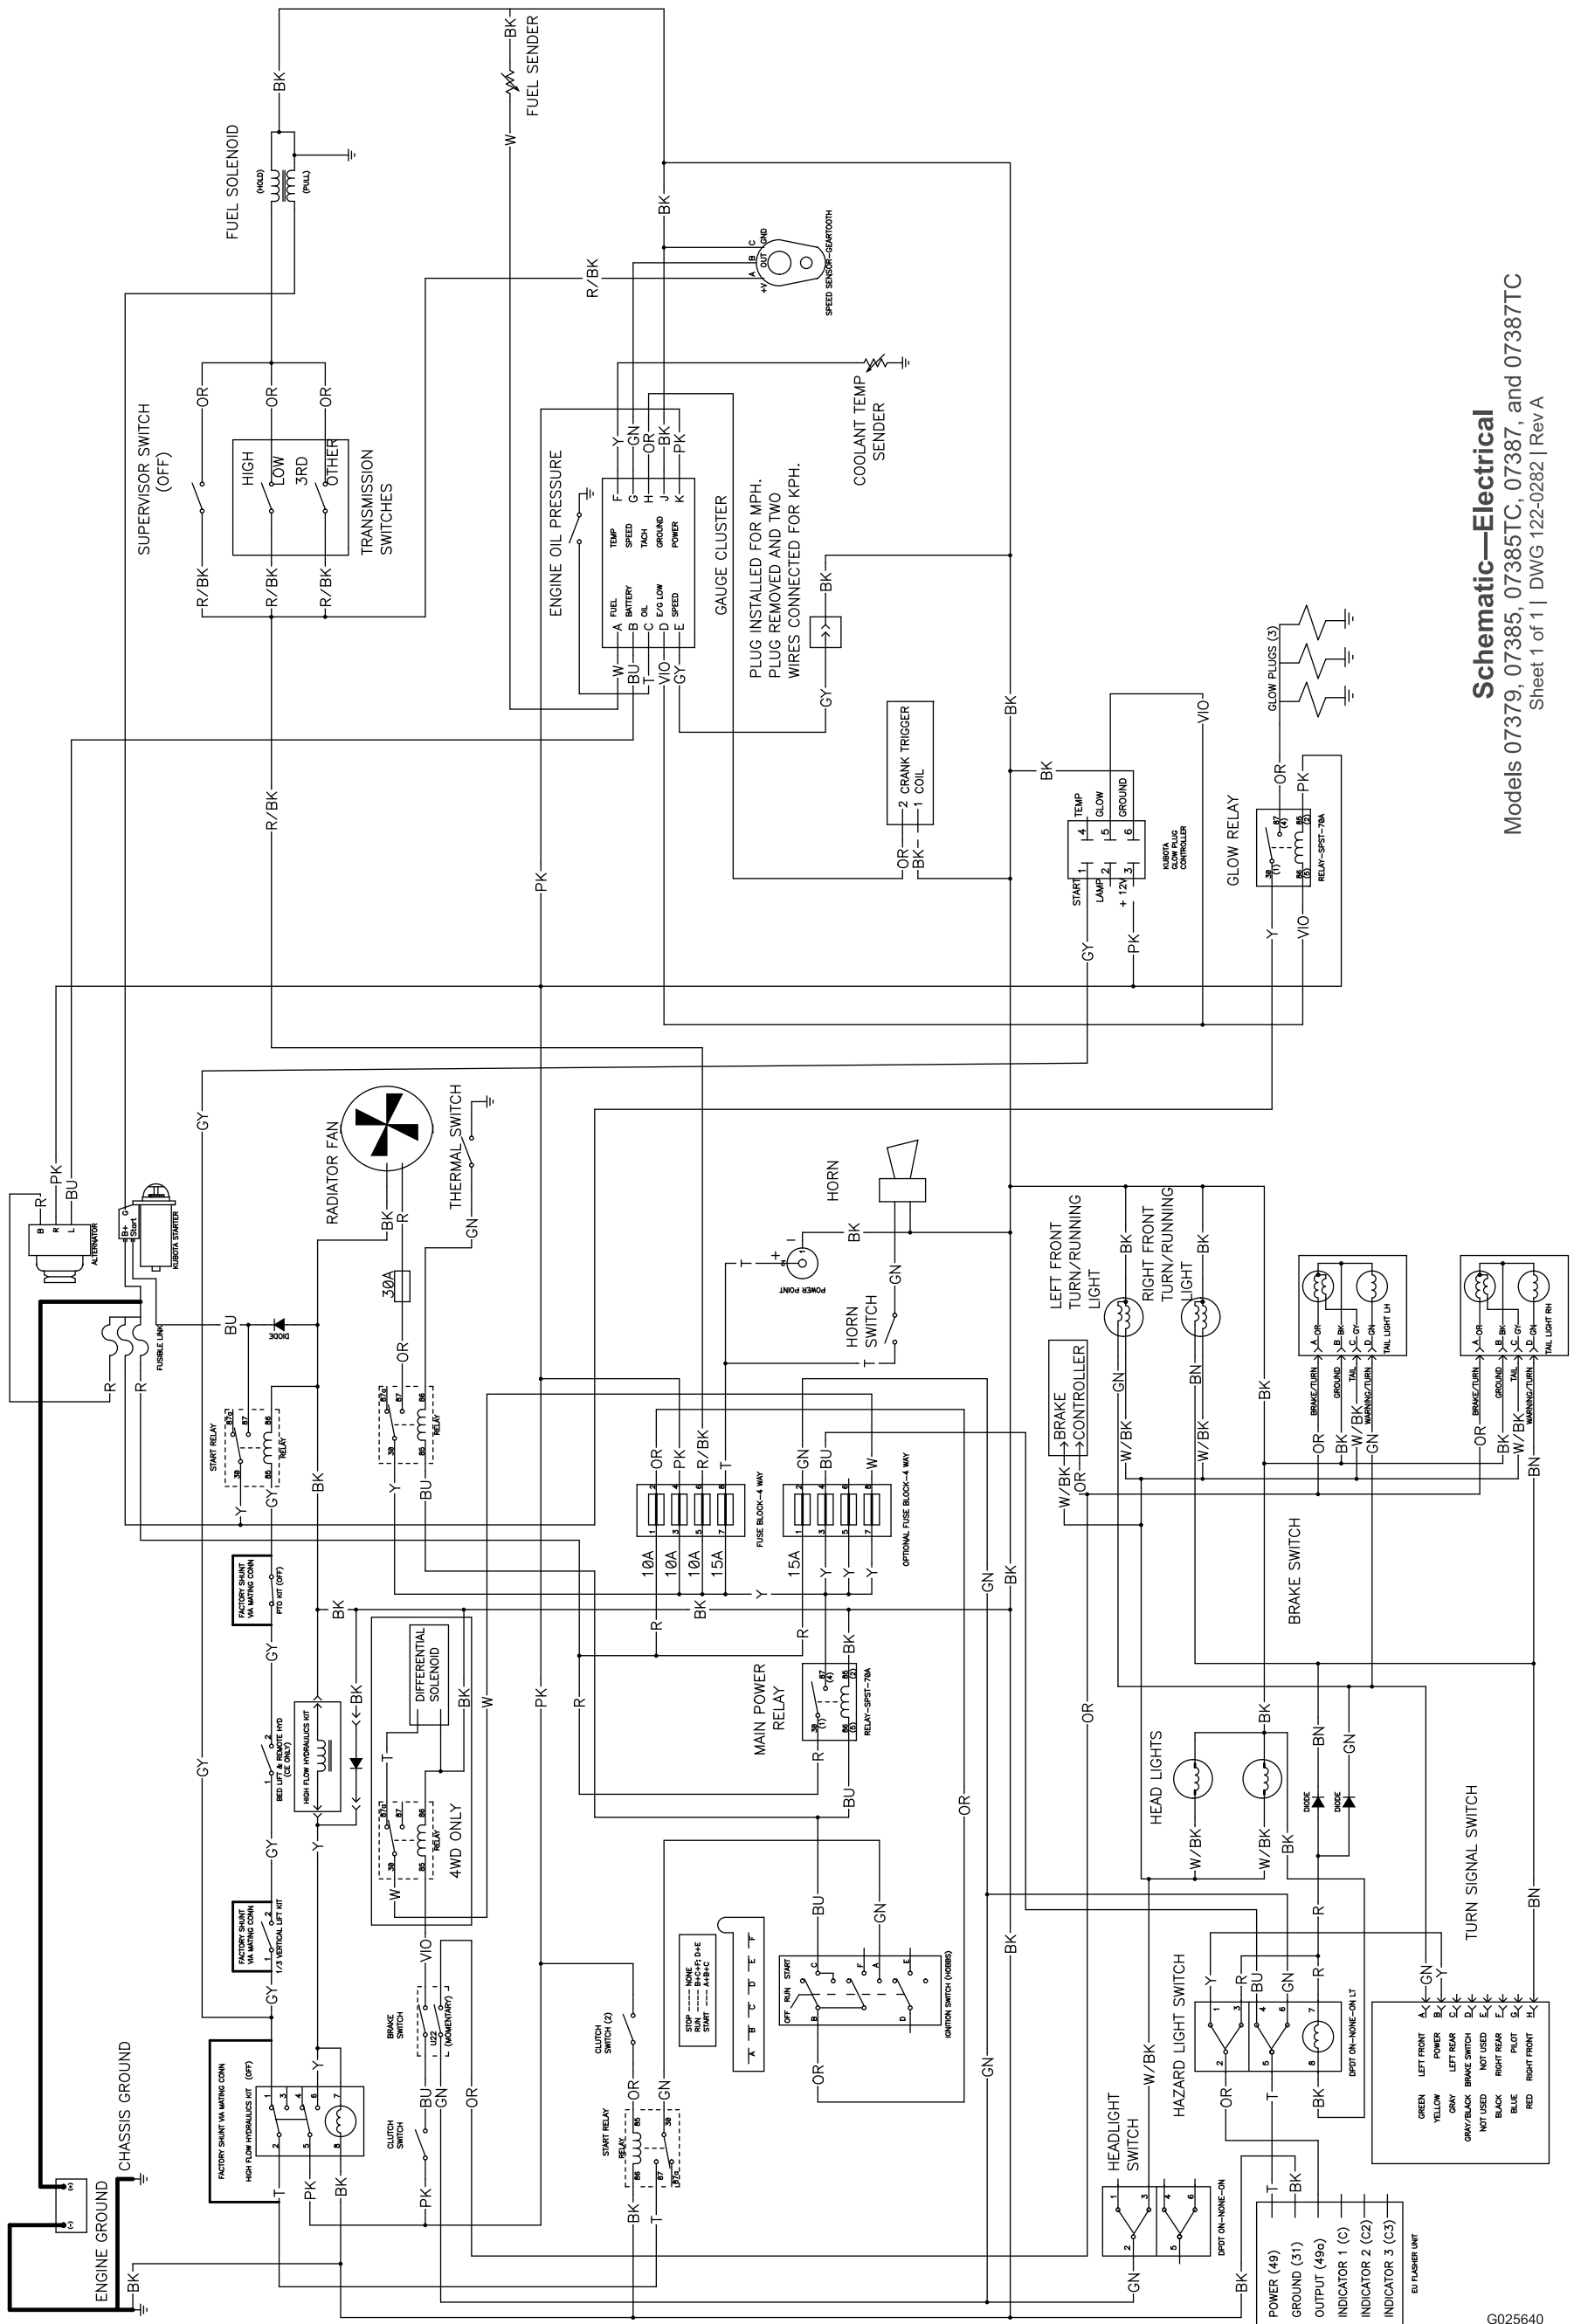

Industrial Workman® HDX-D Utility Vehicle

Model No. 07379—Serial No. 31400001 and Up

Model No. 07385—Serial No. 31400001 and Up

Model No. 07385TC—Serial No. 31400001 and Up

Model No. 07387—Serial No. 31400001 and Up

Model No. 07387TC—Serial No. 31400001 and Up

Electrical Schematic

Schematic—Electrical
 Models 07379, 07385, 07385TC, 07387, and 07387TC
 Sheet 1 of 1 | DWG 122-0282 | Rev A