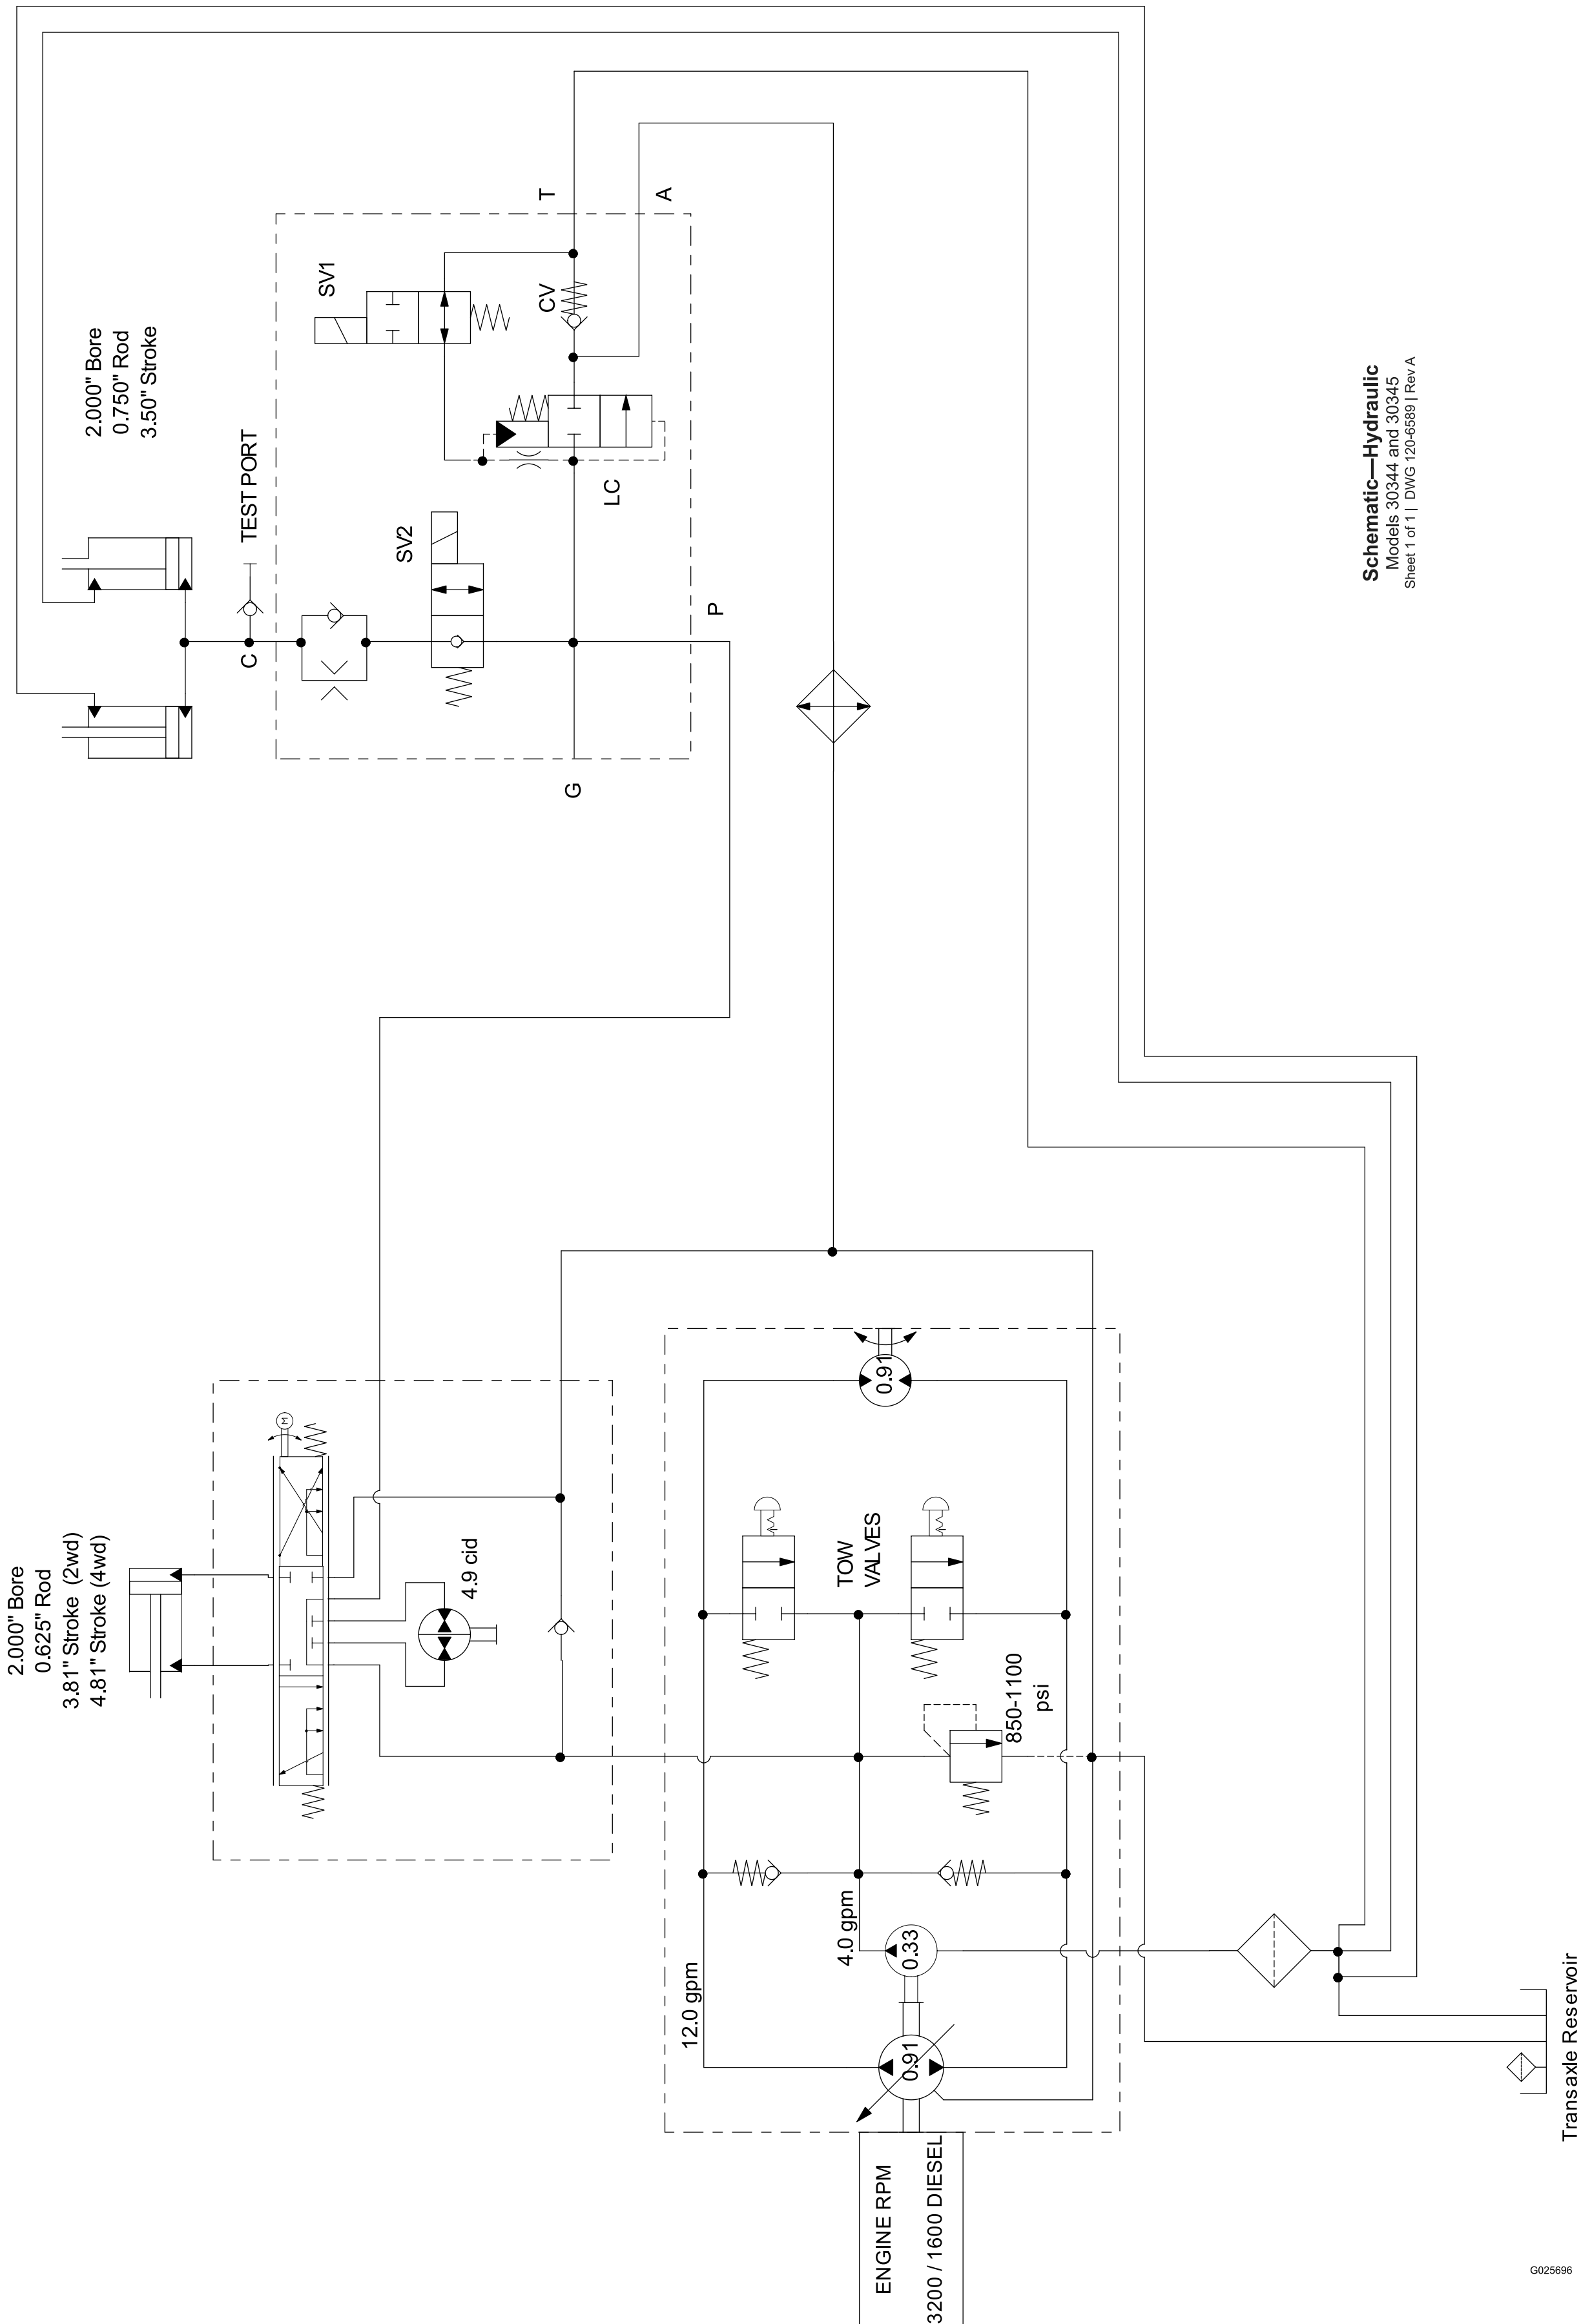

Groundmaster® 3280-D Traction Unit

Model No. 30344—Serial No. 314000001 and Up

Model No. 30345—Serial No. 314000001 and Up

Hydraulic Schematic

Schematic—Hydraulic
 Models 30344 and 30345
 Sheet 1 of 1 | DWG 120-6589 | Rev A

G025696