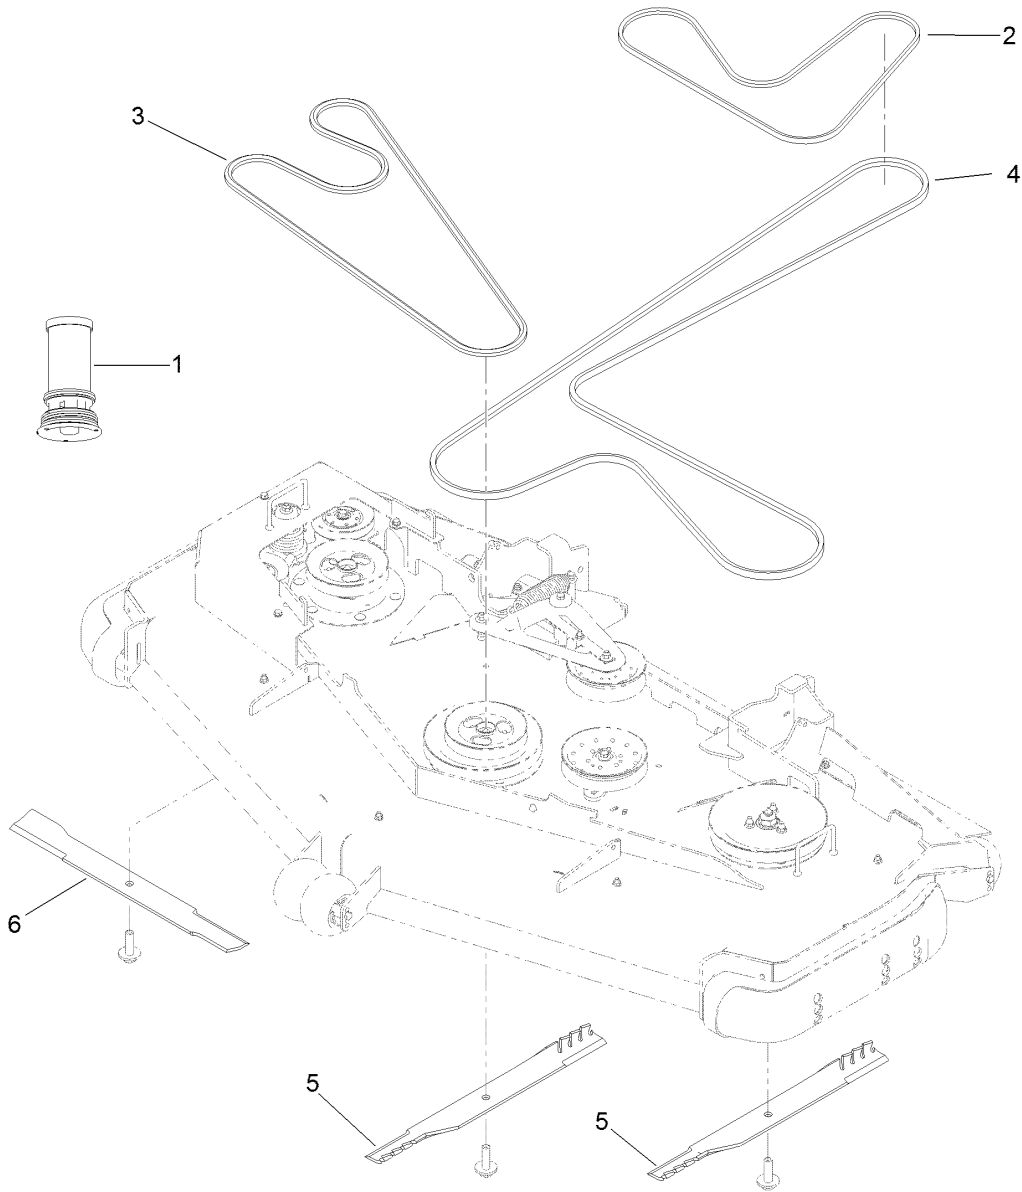

Count on it.

Parts Catalog

72in MVP Kit

**Z Master® Professional Rear-Discharge
Riding Mower**

Model No. 130-8473

MVP Kit No. 130-8473

<i>Ref.</i>	<i>Part Number</i>	<i>Qty.</i>	<i>Description</i>
1	117-0390	2	Filter-Hydro
2	109-3388	1	Belt
3	116-8501	1	Belt
4	109-8070	1	Belt
5	105-7719-03	2	Blade-Atomic, 24.5In
6	125-9327-01	1	Blade-Rotary, Cr 24.5In Low Flow