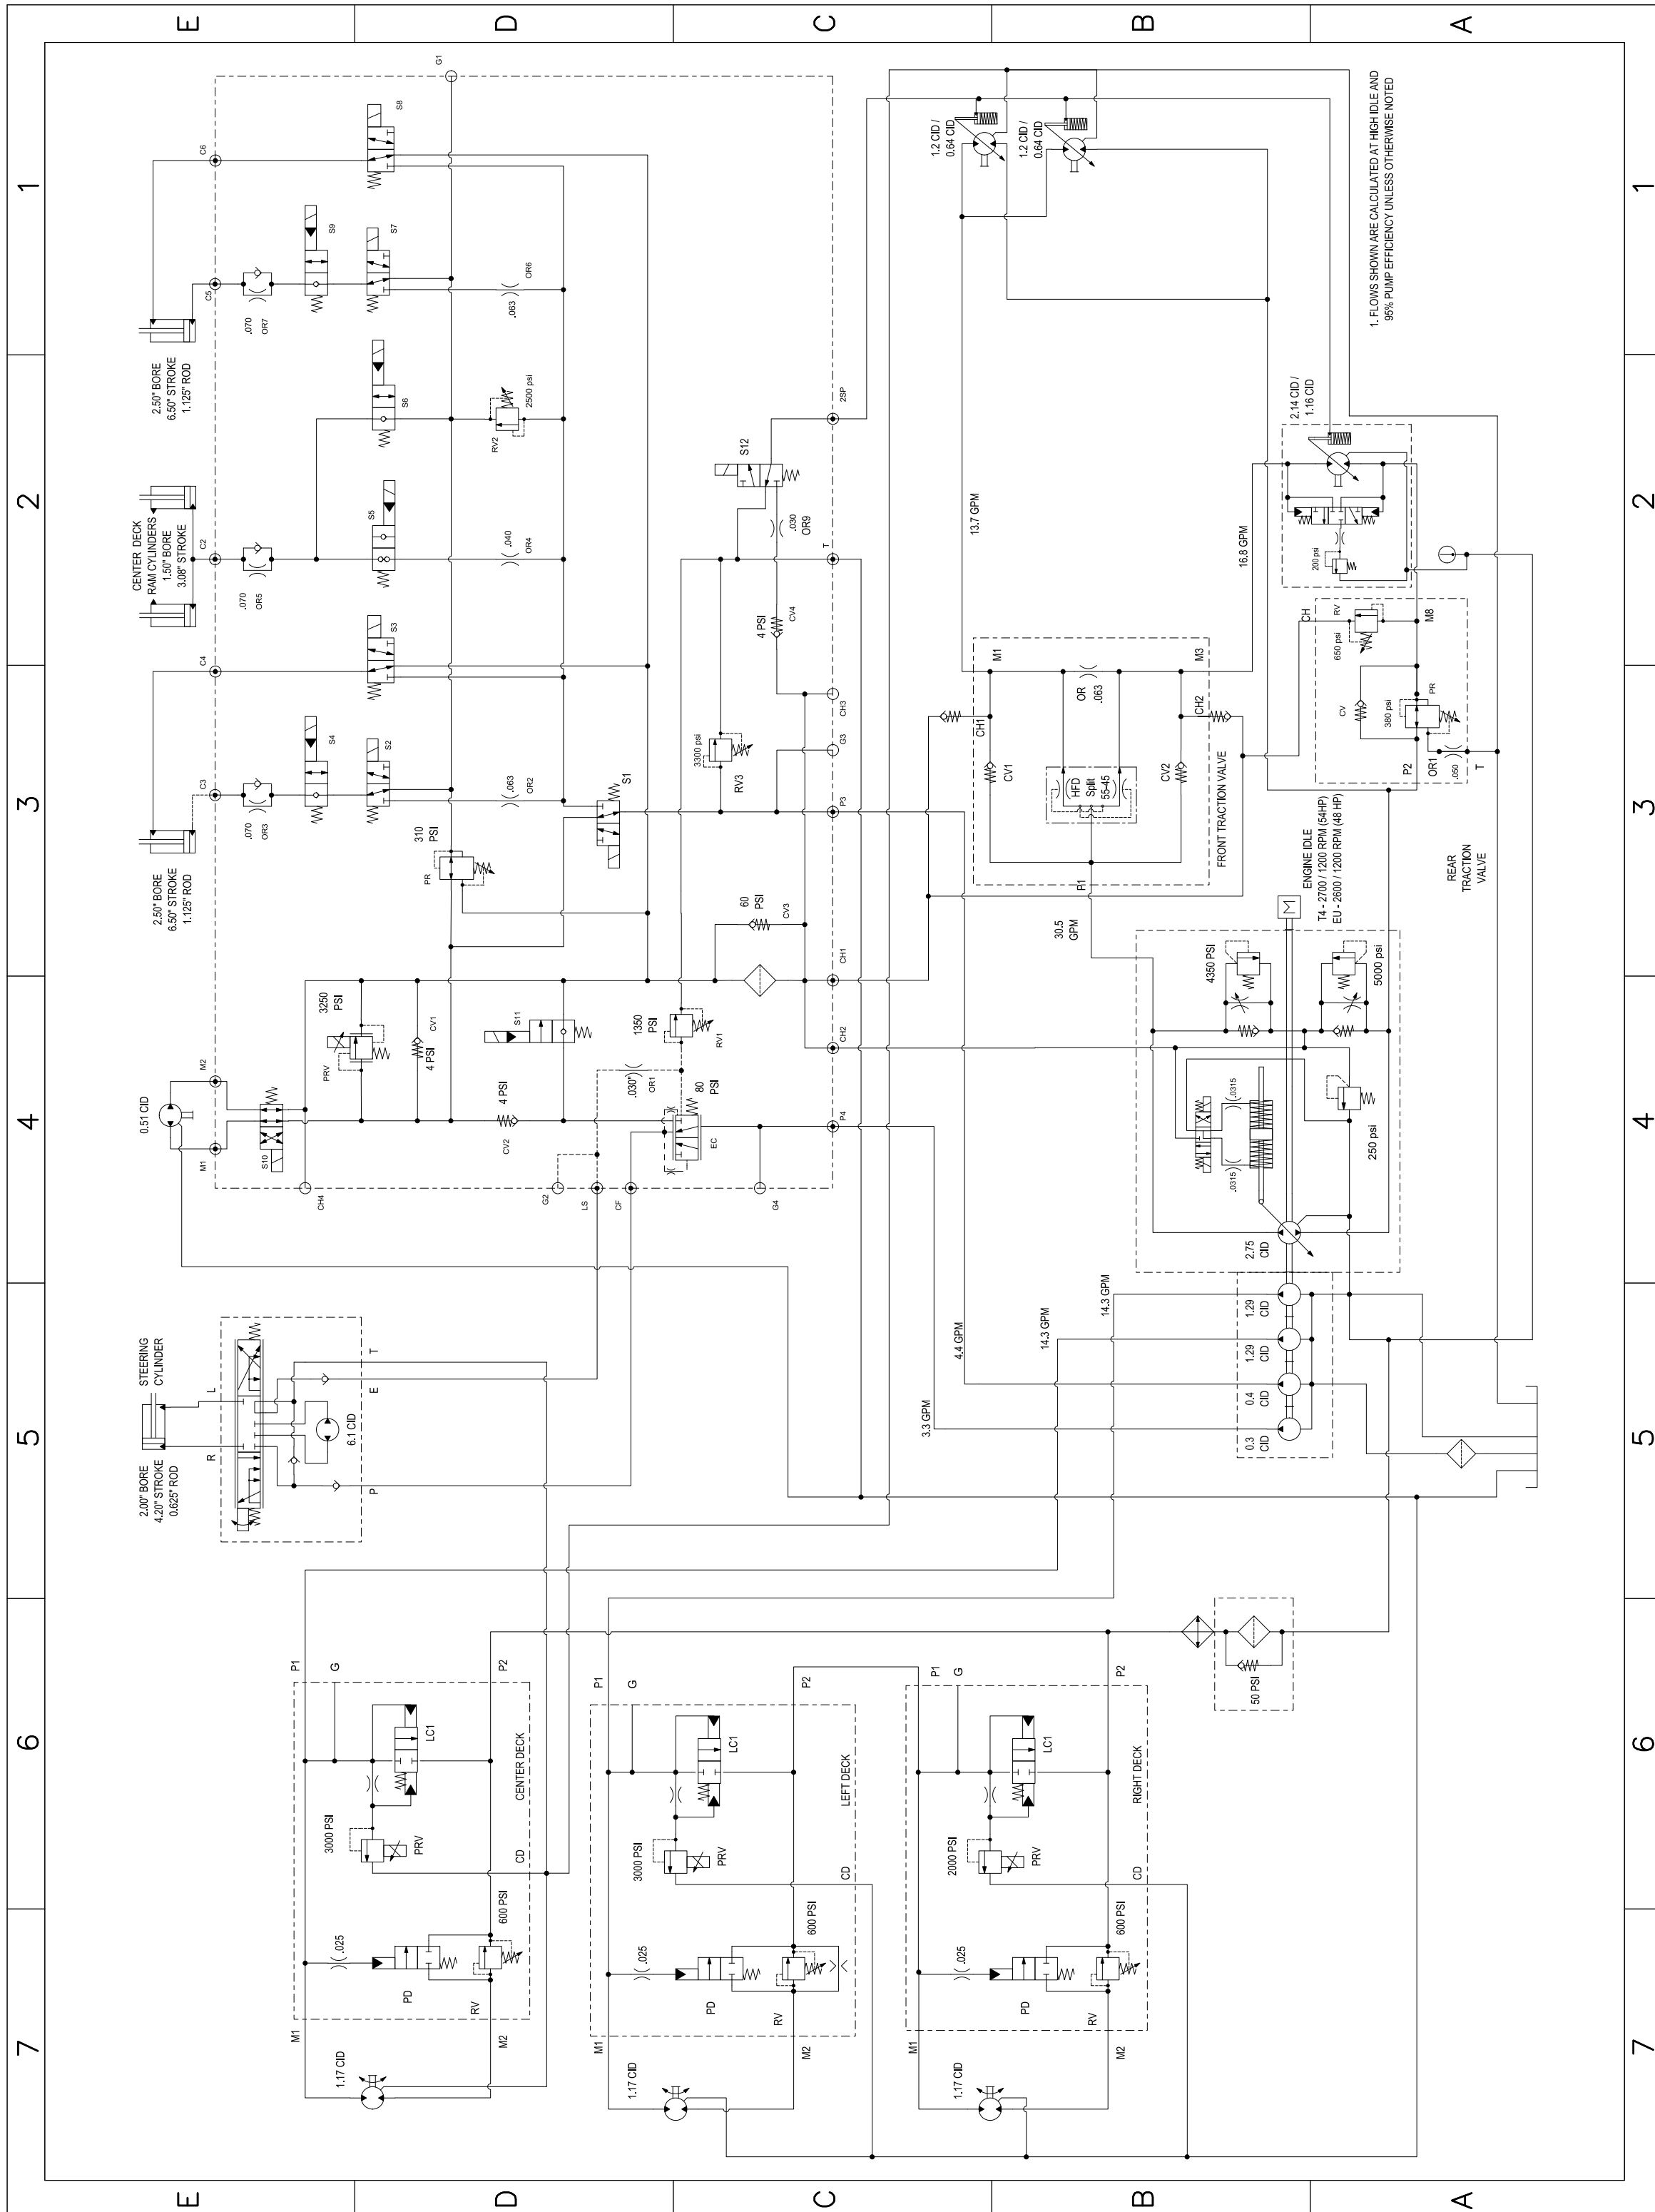

Groundsmaster® 4000, 4010, and 4110 Rotary Mower

Model No. 30603—Serial No. 313000001 and Up
 Model No. 30605—Serial No. 313000001 and Up
 Model No. 30607—Serial No. 313000001 and Up
 Model No. 30607A—Serial No. 314000001 and Up
 Model No. 30609—Serial No. 313000001 and Up
 Model No. 30609A—Serial No. 314000001 and Up
 Model No. 30635—Serial No. 315000001 and Up
 Model No. 30636—Serial No. 315000001 and Up
 Model No. 30643—Serial No. 315000001 and Up

Hydraulic Schematic

Model No. 30603, 30605, 30607, 30607A, 30609, 30609A, 30635, 30636, and 30643
 121-1639 Rev B
 1 of 1

G032728