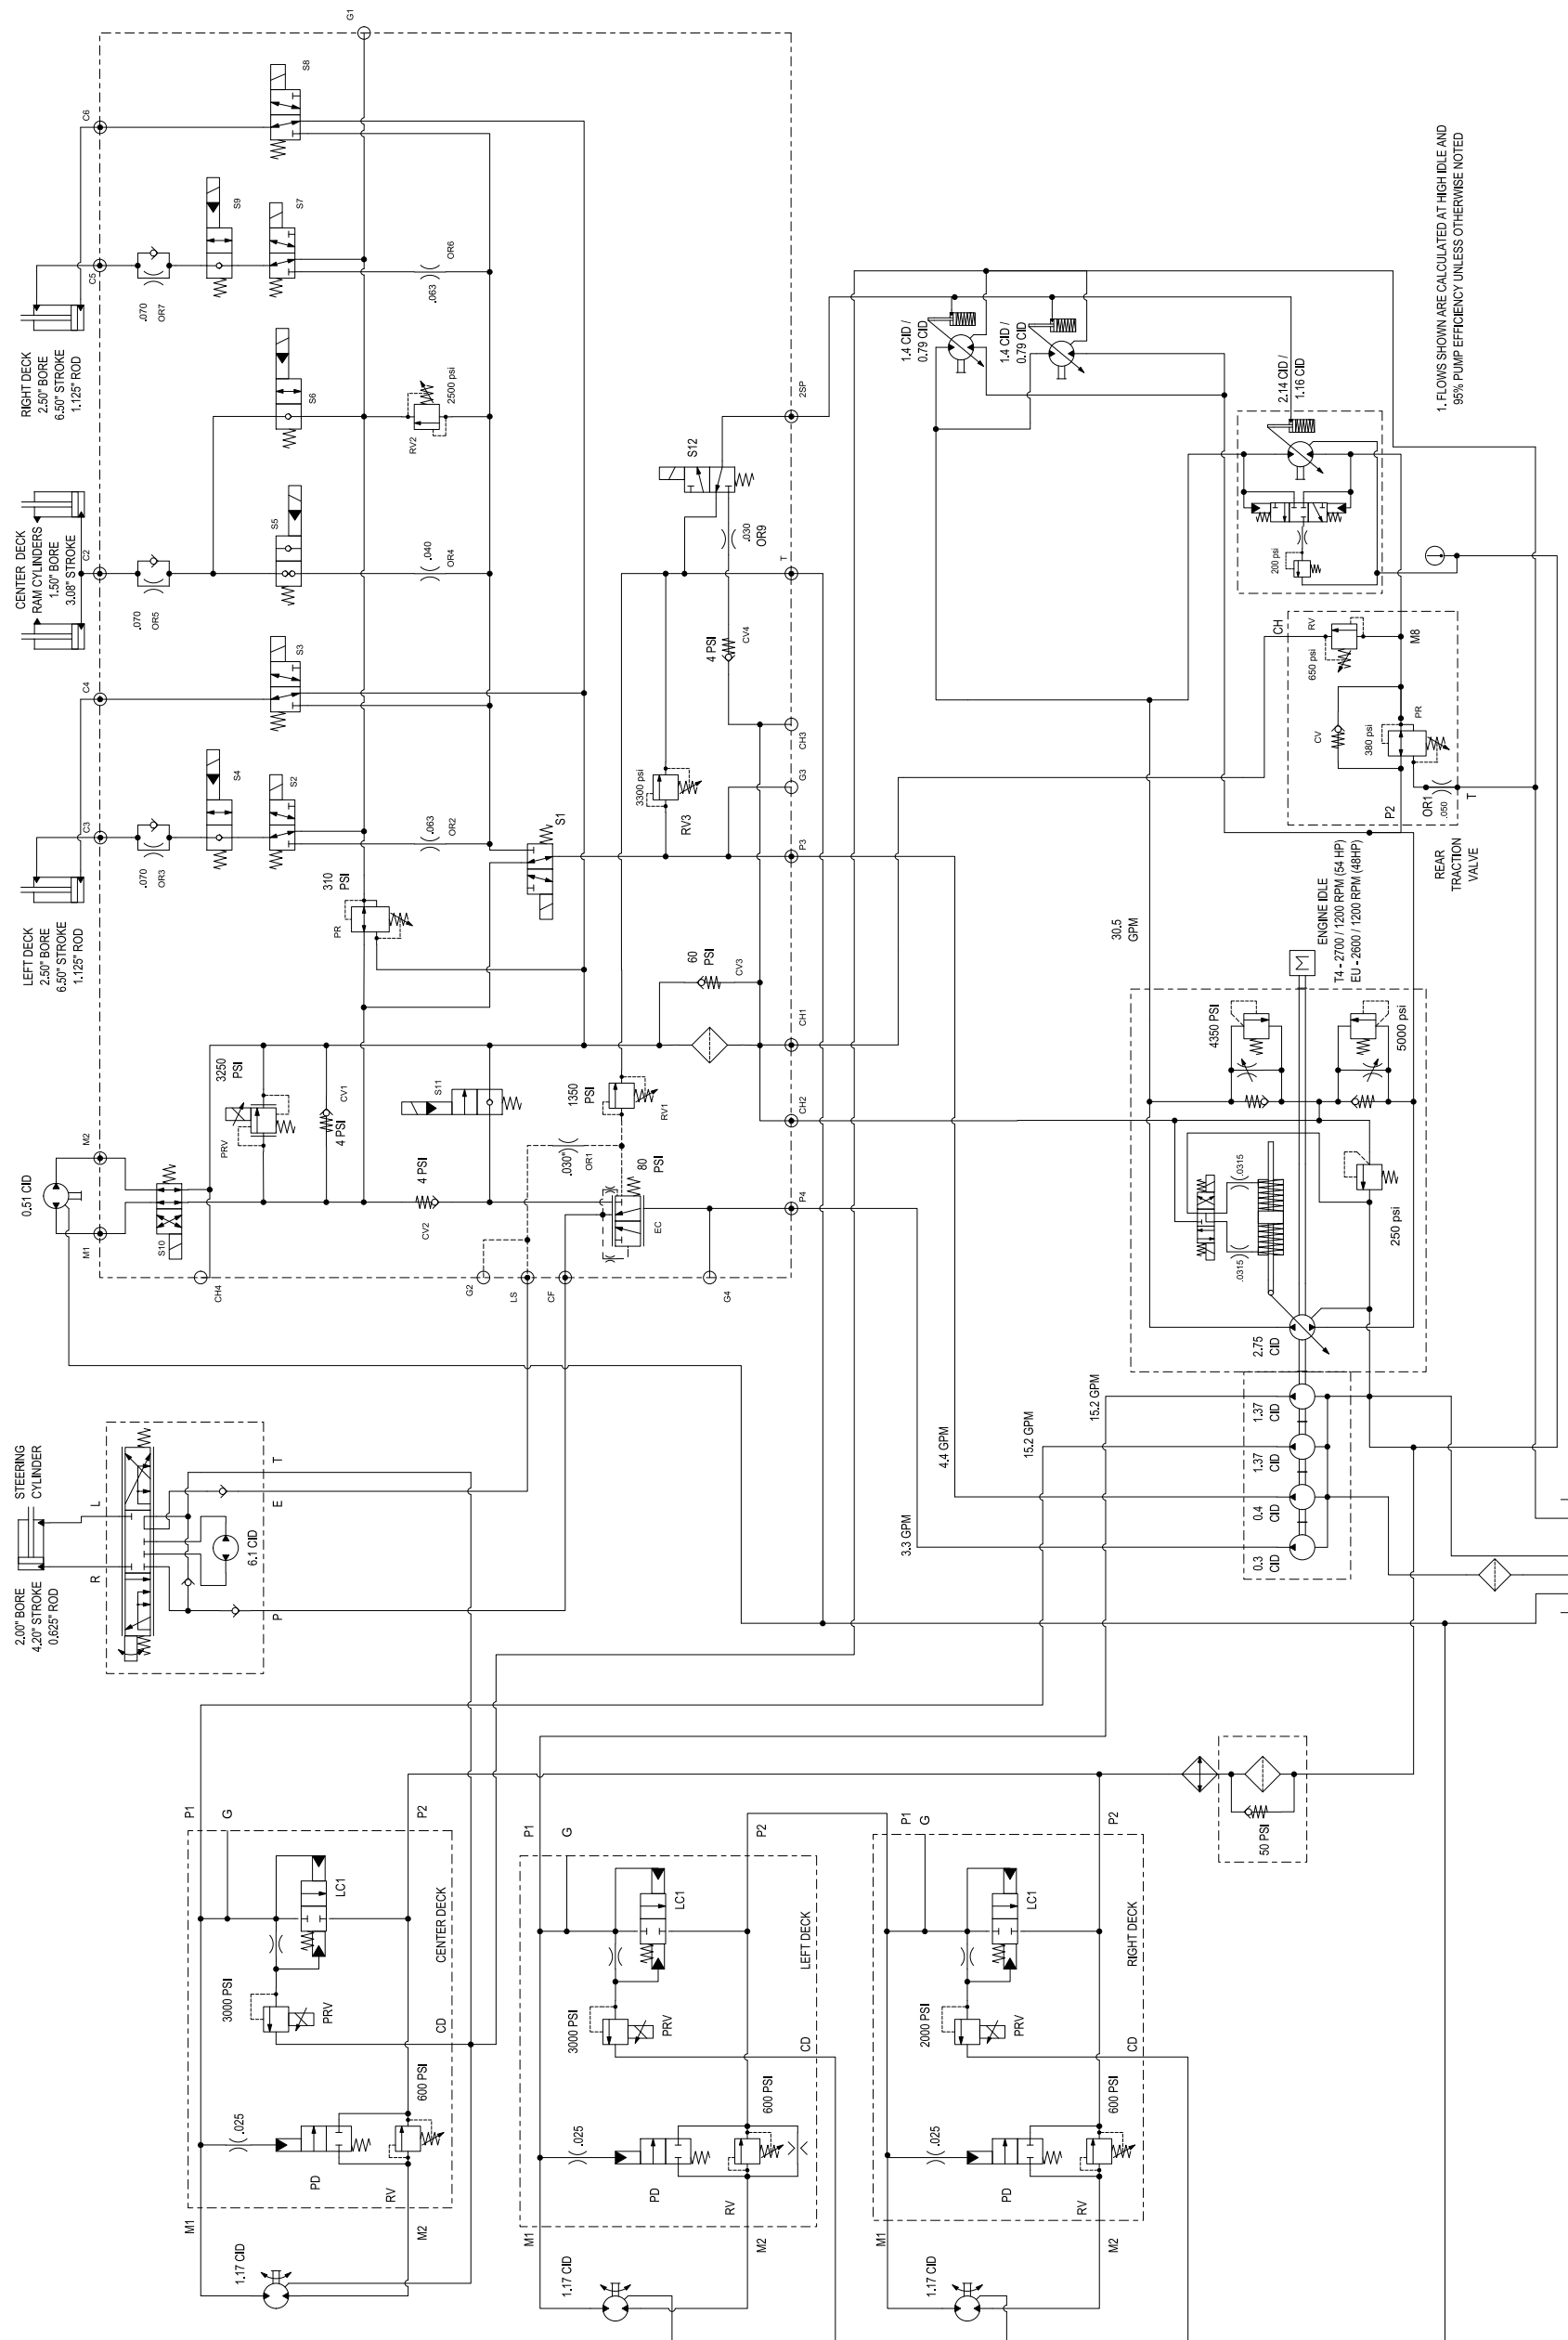

Groundsmaster® 4100 or 4110 Rotary Mower

Model No. 30602—Serial No. 313000001 and Up
 Model No. 30604—Serial No. 313000001 and Up
 Model No. 30606—Serial No. 313000001 and Up
 Model No. 30606A—Serial No. 314000001 and Up
 Model No. 30608—Serial No. 314000001 and Up
 Model No. 30608A—Serial No. 314000001 and Up
 Model No. 30643—Serial No. 315000001 and Up
 Model No. 30644—Serial No. 315000001 and Up

Hydraulic Schematic

Schematic—Hydraulic
 Models 30602, 30604, 30606, 30606A, 30608, 30608A, 30643, and 30644
 Sheet 1 of 1 | DWG 121-1640 | Rev C