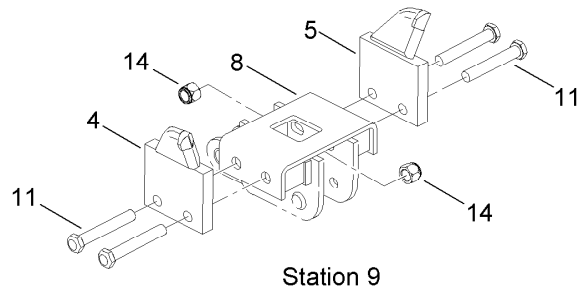

**Count on it.**

**Parts Catalog**

**8in x 48in Bolt-On Terminator  
Chain**

**Utility Trencher**

Model No. TR26508T35

Model No. TR26508T35E

Station 8

Station 7

## 8 Inch x 48 Inch Bolt-On Terminator Chain Assembly

Ref.	Part Number	Qty.	Description
1	131-6253	1	Chain Repair Link ASM
1:1	131-6254	2	Notched Pin And Keeper ASM
1:1:1	131-6255	1	Pin-Keeper
2	131-1403	8	Tooth-Terminator, RH Center
3	131-1404	8	Tooth-Terminator, LH Center
4	131-1406	3	Tooth-Terminator, RH
5	131-1407	3	Tooth-Terminator, LH
6	131-1408	8	Tooth-Terminator, RH

Ref.	Part Number	Qty.	Description
7	131-1409	8	Tooth-Terminator, LH
8	131-1442	3	Saddle-Tooth Spreader
9	131-1366	48	Spacer-Tube, Inside Adapter
10	131-1401	16	Spacer-Tube, Outside Mount
11	131-1433	12	Bolt-HH
12	131-1434	48	Bolt-HH
13	131-1436	16	Bolt-HH
14	131-1438	76	Nut-Lock