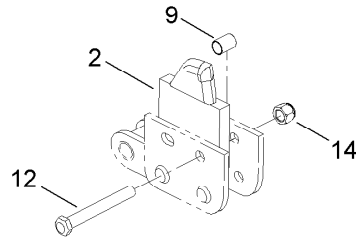

Station 3

8 Inch x 48 Inch Bolt-On Terminator Chain Assembly

Ref.	Part Number	Qty.	Description
1	131-6253	1	Chain Repair Link ASM
1:1	131-6254	2	Notched Pin And Keeper ASM
1:1:1	131-6255	1	Pin-Keeper
2	131-1403	8	Tooth-Terminator, RH Center
3	131-1404	8	Tooth-Terminator, LH Center
4	131-1406	3	Tooth-Terminator, RH
5	131-1407	3	Tooth-Terminator, LH
6	131-1408	8	Tooth-Terminator, RH

Ref.	Part Number	Qty.	Description
7	131-1409	8	Tooth-Terminator, LH
8	131-1442	3	Saddle-Tooth Spreader
9	131-1366	48	Spacer-Tube, Inside Adapter
10	131-1401	16	Spacer-Tube, Outside Mount
11	131-1433	12	Bolt-HH
12	131-1434	48	Bolt-HH
13	131-1436	16	Bolt-HH
14	131-1438	76	Nut-Lock