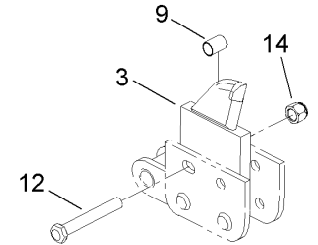

Station 1

8 Inch x 48 Inch Bolt-On Terminator Chain Assembly

Ref.	Part Number	Qty.	Description
1	131-6253	1	Chain Repair Link ASM
1:1	131-6254	2	Notched Pin And Keeper ASM
1:1:1	131-6255	1	Pin-Keeper
2	131-1403	8	Tooth-Terminator, RH Center
3	131-1404	8	Tooth-Terminator, LH Center
4	131-1406	3	Tooth-Terminator, RH
5	131-1407	3	Tooth-Terminator, LH
6	131-1408	8	Tooth-Terminator, RH

Ref.	Part Number	Qty.	Description
7	131-1409	8	Tooth-Terminator, LH
8	131-1442	3	Saddle-Tooth Spreader
9	131-1366	48	Spacer-Tube, Inside Adapter
10	131-1401	16	Spacer-Tube, Outside Mount
11	131-1433	12	Bolt-HH
12	131-1434	48	Bolt-HH
13	131-1436	16	Bolt-HH
14	131-1438	76	Nut-Lock