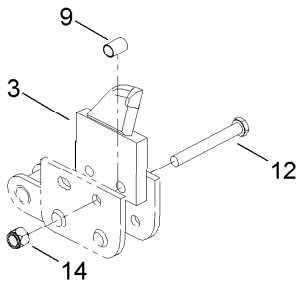

Station 4

8 Inch x 48 Inch Bolt-On Terminator Chain Assembly

Ref.	Part Number	Qty.	Description
1	131-6253	1	Chain Repair Link ASM
1:1	131-6254	2	Notched Pin And Keeper ASM
1:1:1	131-6255	1	Pin-Keeper
2	131-1403	8	Tooth-Terminator, RH Center
3	131-1404	8	Tooth-Terminator, LH Center
4	131-1406	3	Tooth-Terminator, RH
5	131-1407	3	Tooth-Terminator, LH
6	131-1408	8	Tooth-Terminator, RH

Ref.	Part Number	Qty.	Description
7	131-1409	8	Tooth-Terminator, LH
8	131-1442	3	Saddle-Tooth Spreader
9	131-1366	48	Spacer-Tube, Inside Adapter
10	131-1401	16	Spacer-Tube, Outside Mount
11	131-1433	12	Bolt-HH
12	131-1434	48	Bolt-HH
13	131-1436	16	Bolt-HH
14	131-1438	76	Nut-Lock