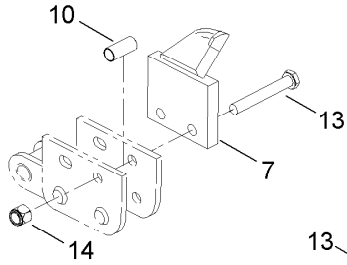

**Count on it.**

**Parts Catalog**

**8in x 48in Bolt-On Terminator  
Chain**

**Utility Trencher**

Model No. TR26508T35

Model No. TR26508T35E

Station 8

Station 7

## 8 Inch x 48 Inch Bolt-On Terminator Chain Assembly

Ref.	Part Number	Qty.	Description
1	131-6253	1	Chain Repair Link ASM
1:1	131-6254	2	Notched Pin And Keeper ASM
1:1:1	131-6255	1	Pin-Keeper
2	131-1403	8	Tooth-Terminator, RH Center
3	131-1404	8	Tooth-Terminator, LH Center
4	131-1406	3	Tooth-Terminator, RH
5	131-1407	3	Tooth-Terminator, LH
6	131-1408	8	Tooth-Terminator, RH

Ref.	Part Number	Qty.	Description
7	131-1409	8	Tooth-Terminator, LH
8	131-1442	3	Saddle-Tooth Spreader
9	131-1366	48	Spacer-Tube, Inside Adapter
10	131-1401	16	Spacer-Tube, Outside Mount
11	131-1433	12	Bolt-HH
12	131-1434	48	Bolt-HH
13	131-1436	16	Bolt-HH
14	131-1438	76	Nut-Lock