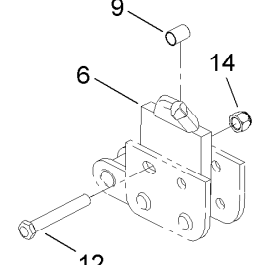

**Count on it.**

**Parts Catalog**

**8in x 48in Bolt-On Terminator  
Chain**

**Utility Trencher**

Model No. TR26508T35

Model No. TR26508T35E

Station 8

Station 7

## 8 Inch x 48 Inch Bolt-On Terminator Chain Assembly

Ref.	Part Number	Qty.	Description
1	131-6253	1	Chain Repair Link ASM
1:1	131-6254	2	Notched Pin And Keeper ASM
1:1:1	131-6255	1	Pin-Keeper
2	131-1403	8	Tooth-Terminator, RH Center
3	131-1404	8	Tooth-Terminator, LH Center
4	131-1406	3	Tooth-Terminator, RH
5	131-1407	3	Tooth-Terminator, LH
6	131-1408	8	Tooth-Terminator, RH

Ref.	Part Number	Qty.	Description
7	131-1409	8	Tooth-Terminator, LH
8	131-1442	3	Saddle-Tooth Spreader
9	131-1366	48	Spacer-Tube, Inside Adapter
10	131-1401	16	Spacer-Tube, Outside Mount
11	131-1433	12	Bolt-HH
12	131-1434	48	Bolt-HH
13	131-1436	16	Bolt-HH
14	131-1438	76	Nut-Lock