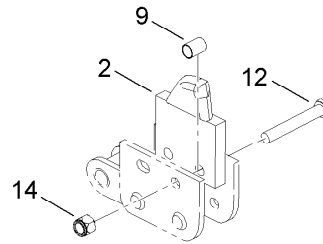

Station 2

8 Inch x 48 Inch Bolt-On Terminator Chain Assembly

Ref.	Part Number	Qty.	Description
1	131-6253	1	Chain Repair Link ASM
1:1	131-6254	2	Notched Pin And Keeper ASM
1:1:1	131-6255	1	Pin-Keeper
2	131-1403	8	Tooth-Terminator, RH Center
3	131-1404	8	Tooth-Terminator, LH Center
4	131-1406	3	Tooth-Terminator, RH
5	131-1407	3	Tooth-Terminator, LH
6	131-1408	8	Tooth-Terminator, RH

Ref.	Part Number	Qty.	Description
7	131-1409	8	Tooth-Terminator, LH
8	131-1442	3	Saddle-Tooth Spreader
9	131-1366	48	Spacer-Tube, Inside Adapter
10	131-1401	16	Spacer-Tube, Outside Mount
11	131-1433	12	Bolt-HH
12	131-1434	48	Bolt-HH
13	131-1436	16	Bolt-HH
14	131-1438	76	Nut-Lock