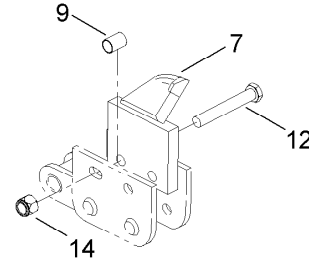

**Count on it.**

**Parts Catalog**

**8in x 48in Bolt-On Terminator  
Chain**

**Utility Trencher**

Model No. TR26508T35

Model No. TR26508T35E

Station 8

Station 7

## 8 Inch x 48 Inch Bolt-On Terminator Chain Assembly

Ref.	Part Number	Qty.	Description
1	131-6253	1	Chain Repair Link ASM
1:1	131-6254	2	Notched Pin And Keeper ASM
1:1:1	131-6255	1	Pin-Keeper
2	131-1403	8	Tooth-Terminator, RH Center
3	131-1404	8	Tooth-Terminator, LH Center
4	131-1406	3	Tooth-Terminator, RH
5	131-1407	3	Tooth-Terminator, LH
6	131-1408	8	Tooth-Terminator, RH

Ref.	Part Number	Qty.	Description
7	131-1409	8	Tooth-Terminator, LH
8	131-1442	3	Saddle-Tooth Spreader
9	131-1366	48	Spacer-Tube, Inside Adapter
10	131-1401	16	Spacer-Tube, Outside Mount
11	131-1433	12	Bolt-HH
12	131-1434	48	Bolt-HH
13	131-1436	16	Bolt-HH
14	131-1438	76	Nut-Lock