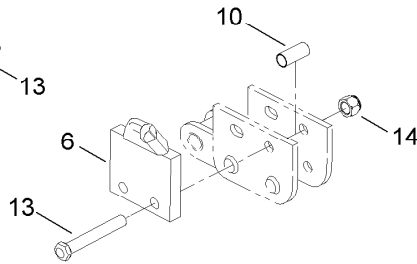

**Count on it.**

**Parts Catalog**

**8in x 48in Bolt-On Terminator  
Chain**

**Utility Trencher**

Model No. TR26508T35

Model No. TR26508T35E

Station 8

Station 7

## 8 Inch x 48 Inch Bolt-On Terminator Chain Assembly

Ref.	Part Number	Qty.	Description
1	131-6253	1	Chain Repair Link ASM
1:1	131-6254	2	Notched Pin And Keeper ASM
1:1:1	131-6255	1	Pin-Keeper
2	131-1403	8	Tooth-Terminator, RH Center
3	131-1404	8	Tooth-Terminator, LH Center
4	131-1406	3	Tooth-Terminator, RH
5	131-1407	3	Tooth-Terminator, LH
6	131-1408	8	Tooth-Terminator, RH

Ref.	Part Number	Qty.	Description
7	131-1409	8	Tooth-Terminator, LH
8	131-1442	3	Saddle-Tooth Spreader
9	131-1366	48	Spacer-Tube, Inside Adapter
10	131-1401	16	Spacer-Tube, Outside Mount
11	131-1433	12	Bolt-HH
12	131-1434	48	Bolt-HH
13	131-1436	16	Bolt-HH
14	131-1438	76	Nut-Lock