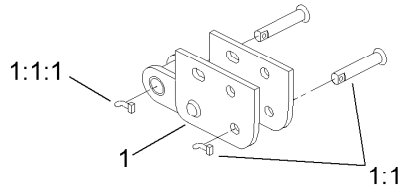

**Count on it.**

**Parts Catalog**

**8in x 48in Bolt-On Terminator  
Chain**

**Utility Trencher**

Model No. TR26508T35

Model No. TR26508T35E

Station 8

Station 7

## 8 Inch x 48 Inch Bolt-On Terminator Chain Assembly

Ref.	Part Number	Qty.	Description
1	131-6253	1	Chain Repair Link ASM
1:1	131-6254	2	Notched Pin And Keeper ASM
1:1:1	131-6255	1	Pin-Keeper
2	131-1403	8	Tooth-Terminator, RH Center
3	131-1404	8	Tooth-Terminator, LH Center
4	131-1406	3	Tooth-Terminator, RH
5	131-1407	3	Tooth-Terminator, LH
6	131-1408	8	Tooth-Terminator, RH

Ref.	Part Number	Qty.	Description
7	131-1409	8	Tooth-Terminator, LH
8	131-1442	3	Saddle-Tooth Spreader
9	131-1366	48	Spacer-Tube, Inside Adapter
10	131-1401	16	Spacer-Tube, Outside Mount
11	131-1433	12	Bolt-HH
12	131-1434	48	Bolt-HH
13	131-1436	16	Bolt-HH
14	131-1438	76	Nut-Lock