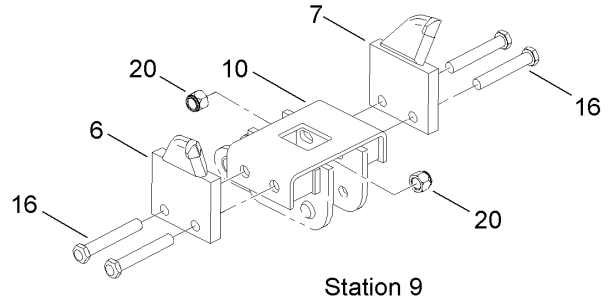

**Count on it.**

**Parts Catalog**

**8in x 48in Terminator and Cup  
Combo Chain**

**Utility Trencher**

**Model No. TR26508C35**

**Model No. TR26508C35E**

# 8 Inch x 48 Inch Terminator and Cup Combo Chain Assembly

## 8 Inch x 48 Inch Terminator and Cup Combo Chain Assembly (continued)

<i>Ref.</i>	<i>Part Number</i>	<i>Qty.</i>	<i>Description</i>	<i>Ref.</i>	<i>Part Number</i>	<i>Qty.</i>	<i>Description</i>
1	131-6253	1	Chain Repair Link ASM	10	131-1442	4	Saddle-Tooth Spreader
1:1	131-6254	2	Notched Pin And Keeper ASM	11	131-1367	4	Spacer-Flat
1:1:1	131-6255	1	Pin-Keeper	12	131-1366	24	Spacer-Tube, Inside Adapter
2	131-1397	10	Cutter-Cup, RH	13	131-1392	10	Spacer-Tube, Inside Cup
3	131-1398	9	Cutter-Cup, LH	14	131-1401	28	Spacer-Tube, Outside Mount
4	131-1403	3	Tooth-Terminator, RH Center	15	131-1432	8	Bolt-HH
5	131-1404	3	Tooth-Terminator, LH Center	16	131-1433	8	Bolt-HH
6	131-1406	2	Tooth-Terminator, RH	17	131-1434	34	Bolt-HH
7	131-1407	2	Tooth-Terminator, LH	18	131-1435	12	Bolt-HH
8	131-1408	5	Tooth-Terminator, RH	19	131-1436	16	Bolt-HH
9	131-1409	5	Tooth-Terminator, LH	20	131-1438	78	Nut-Lock