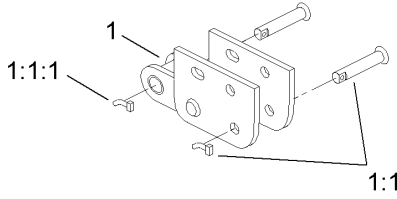

**Count on it.**

**Parts Catalog**

**8in x 48in Terminator and Cup  
Combo Chain**

**Utility Trencher**

**Model No. TR26508C35**

**Model No. TR26508C35E**

# 8 Inch x 48 Inch Terminator and Cup Combo Chain Assembly

## 8 Inch x 48 Inch Terminator and Cup Combo Chain Assembly (continued)

<i>Ref.</i>	<i>Part Number</i>	<i>Qty.</i>	<i>Description</i>	<i>Ref.</i>	<i>Part Number</i>	<i>Qty.</i>	<i>Description</i>
1	131-6253	1	Chain Repair Link ASM	10	131-1442	4	Saddle-Tooth Spreader
1:1	131-6254	2	Notched Pin And Keeper ASM	11	131-1367	4	Spacer-Flat
1:1:1	131-6255	1	Pin-Keeper	12	131-1366	24	Spacer-Tube, Inside Adapter
2	131-1397	10	Cutter-Cup, RH	13	131-1392	10	Spacer-Tube, Inside Cup
3	131-1398	9	Cutter-Cup, LH	14	131-1401	28	Spacer-Tube, Outside Mount
4	131-1403	3	Tooth-Terminator, RH Center	15	131-1432	8	Bolt-HH
5	131-1404	3	Tooth-Terminator, LH Center	16	131-1433	8	Bolt-HH
6	131-1406	2	Tooth-Terminator, RH	17	131-1434	34	Bolt-HH
7	131-1407	2	Tooth-Terminator, LH	18	131-1435	12	Bolt-HH
8	131-1408	5	Tooth-Terminator, RH	19	131-1436	16	Bolt-HH
9	131-1409	5	Tooth-Terminator, LH	20	131-1438	78	Nut-Lock