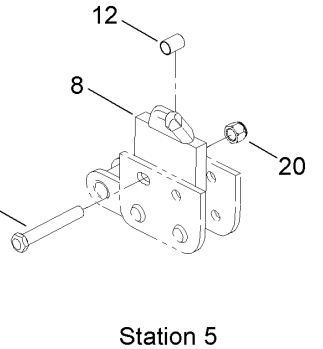

**Count on it.**

**Parts Catalog**

**8in x 48in Terminator and Cup  
Combo Chain**

**Utility Trencher**

**Model No. TR26508C35**

**Model No. TR26508C35E**

# 8 Inch x 48 Inch Terminator and Cup Combo Chain Assembly

## 8 Inch x 48 Inch Terminator and Cup Combo Chain Assembly (continued)

<i>Ref.</i>	<i>Part Number</i>	<i>Qty.</i>	<i>Description</i>	<i>Ref.</i>	<i>Part Number</i>	<i>Qty.</i>	<i>Description</i>
1	131-6253	1	Chain Repair Link ASM	10	131-1442	4	Saddle-Tooth Spreader
1:1	131-6254	2	Notched Pin And Keeper ASM	11	131-1367	4	Spacer-Flat
1:1:1	131-6255	1	Pin-Keeper	12	131-1366	24	Spacer-Tube, Inside Adapter
2	131-1397	10	Cutter-Cup, RH	13	131-1392	10	Spacer-Tube, Inside Cup
3	131-1398	9	Cutter-Cup, LH	14	131-1401	28	Spacer-Tube, Outside Mount
4	131-1403	3	Tooth-Terminator, RH Center	15	131-1432	8	Bolt-HH
5	131-1404	3	Tooth-Terminator, LH Center	16	131-1433	8	Bolt-HH
6	131-1406	2	Tooth-Terminator, RH	17	131-1434	34	Bolt-HH
7	131-1407	2	Tooth-Terminator, LH	18	131-1435	12	Bolt-HH
8	131-1408	5	Tooth-Terminator, RH	19	131-1436	16	Bolt-HH
9	131-1409	5	Tooth-Terminator, LH	20	131-1438	78	Nut-Lock