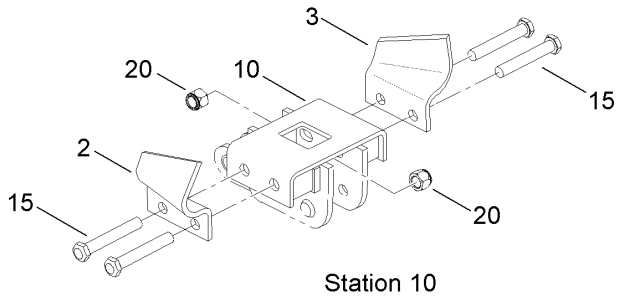

**Count on it.**

**Parts Catalog**

**8in x 48in Terminator and Cup  
Combo Chain**

**Utility Trencher**

**Model No. TR26508C35**

**Model No. TR26508C35E**

# 8 Inch x 48 Inch Terminator and Cup Combo Chain Assembly

## 8 Inch x 48 Inch Terminator and Cup Combo Chain Assembly (continued)

<i>Ref.</i>	<i>Part Number</i>	<i>Qty.</i>	<i>Description</i>	<i>Ref.</i>	<i>Part Number</i>	<i>Qty.</i>	<i>Description</i>
1	131-6253	1	Chain Repair Link ASM	10	131-1442	4	Saddle-Tooth Spreader
1:1	131-6254	2	Notched Pin And Keeper ASM	11	131-1367	4	Spacer-Flat
1:1:1	131-6255	1	Pin-Keeper	12	131-1366	24	Spacer-Tube, Inside Adapter
2	131-1397	10	Cutter-Cup, RH	13	131-1392	10	Spacer-Tube, Inside Cup
3	131-1398	9	Cutter-Cup, LH	14	131-1401	28	Spacer-Tube, Outside Mount
4	131-1403	3	Tooth-Terminator, RH Center	15	131-1432	8	Bolt-HH
5	131-1404	3	Tooth-Terminator, LH Center	16	131-1433	8	Bolt-HH
6	131-1406	2	Tooth-Terminator, RH	17	131-1434	34	Bolt-HH
7	131-1407	2	Tooth-Terminator, LH	18	131-1435	12	Bolt-HH
8	131-1408	5	Tooth-Terminator, RH	19	131-1436	16	Bolt-HH
9	131-1409	5	Tooth-Terminator, LH	20	131-1438	78	Nut-Lock