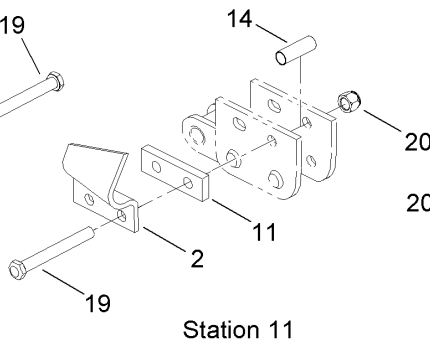

**Count on it.**

**Parts Catalog**

**8in x 48in Terminator and Cup  
Combo Chain**

**Utility Trencher**

**Model No. TR26508C35**

**Model No. TR26508C35E**

# 8 Inch x 48 Inch Terminator and Cup Combo Chain Assembly

## 8 Inch x 48 Inch Terminator and Cup Combo Chain Assembly (continued)

<i>Ref.</i>	<i>Part Number</i>	<i>Qty.</i>	<i>Description</i>	<i>Ref.</i>	<i>Part Number</i>	<i>Qty.</i>	<i>Description</i>
1	131-6253	1	Chain Repair Link ASM	10	131-1442	4	Saddle-Tooth Spreader
1:1	131-6254	2	Notched Pin And Keeper ASM	11	131-1367	4	Spacer-Flat
1:1:1	131-6255	1	Pin-Keeper	12	131-1366	24	Spacer-Tube, Inside Adapter
2	131-1397	10	Cutter-Cup, RH	13	131-1392	10	Spacer-Tube, Inside Cup
3	131-1398	9	Cutter-Cup, LH	14	131-1401	28	Spacer-Tube, Outside Mount
4	131-1403	3	Tooth-Terminator, RH Center	15	131-1432	8	Bolt-HH
5	131-1404	3	Tooth-Terminator, LH Center	16	131-1433	8	Bolt-HH
6	131-1406	2	Tooth-Terminator, RH	17	131-1434	34	Bolt-HH
7	131-1407	2	Tooth-Terminator, LH	18	131-1435	12	Bolt-HH
8	131-1408	5	Tooth-Terminator, RH	19	131-1436	16	Bolt-HH
9	131-1409	5	Tooth-Terminator, LH	20	131-1438	78	Nut-Lock