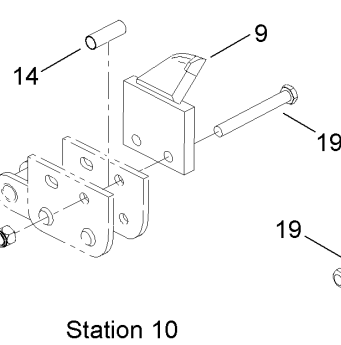

**Count on it.**

**Parts Catalog**

**8in x 48in Terminator and Cup  
Combo Chain**

**Utility Trencher**

**Model No. TR26508C35**

**Model No. TR26508C35E**

# 8 Inch x 48 Inch Terminator and Cup Combo Chain Assembly

## 8 Inch x 48 Inch Terminator and Cup Combo Chain Assembly (continued)

<i>Ref.</i>	<i>Part Number</i>	<i>Qty.</i>	<i>Description</i>	<i>Ref.</i>	<i>Part Number</i>	<i>Qty.</i>	<i>Description</i>
1	131-6253	1	Chain Repair Link ASM	10	131-1442	4	Saddle-Tooth Spreader
1:1	131-6254	2	Notched Pin And Keeper ASM	11	131-1367	4	Spacer-Flat
1:1:1	131-6255	1	Pin-Keeper	12	131-1366	24	Spacer-Tube, Inside Adapter
2	131-1397	10	Cutter-Cup, RH	13	131-1392	10	Spacer-Tube, Inside Cup
3	131-1398	9	Cutter-Cup, LH	14	131-1401	28	Spacer-Tube, Outside Mount
4	131-1403	3	Tooth-Terminator, RH Center	15	131-1432	8	Bolt-HH
5	131-1404	3	Tooth-Terminator, LH Center	16	131-1433	8	Bolt-HH
6	131-1406	2	Tooth-Terminator, RH	17	131-1434	34	Bolt-HH
7	131-1407	2	Tooth-Terminator, LH	18	131-1435	12	Bolt-HH
8	131-1408	5	Tooth-Terminator, RH	19	131-1436	16	Bolt-HH
9	131-1409	5	Tooth-Terminator, LH	20	131-1438	78	Nut-Lock