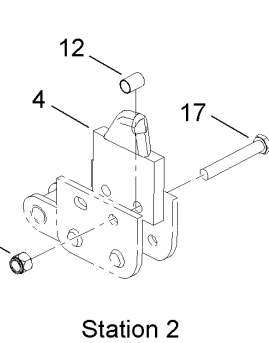

**Count on it.**

**Parts Catalog**

**8in x 48in Terminator and Cup  
Combo Chain**

**Utility Trencher**

**Model No. TR26508C35**

**Model No. TR26508C35E**

# 8 Inch x 48 Inch Terminator and Cup Combo Chain Assembly

## 8 Inch x 48 Inch Terminator and Cup Combo Chain Assembly (continued)

<i>Ref.</i>	<i>Part Number</i>	<i>Qty.</i>	<i>Description</i>	<i>Ref.</i>	<i>Part Number</i>	<i>Qty.</i>	<i>Description</i>
1	131-6253	1	Chain Repair Link ASM	10	131-1442	4	Saddle-Tooth Spreader
1:1	131-6254	2	Notched Pin And Keeper ASM	11	131-1367	4	Spacer-Flat
1:1:1	131-6255	1	Pin-Keeper	12	131-1366	24	Spacer-Tube, Inside Adapter
2	131-1397	10	Cutter-Cup, RH	13	131-1392	10	Spacer-Tube, Inside Cup
3	131-1398	9	Cutter-Cup, LH	14	131-1401	28	Spacer-Tube, Outside Mount
4	131-1403	3	Tooth-Terminator, RH Center	15	131-1432	8	Bolt-HH
5	131-1404	3	Tooth-Terminator, LH Center	16	131-1433	8	Bolt-HH
6	131-1406	2	Tooth-Terminator, RH	17	131-1434	34	Bolt-HH
7	131-1407	2	Tooth-Terminator, LH	18	131-1435	12	Bolt-HH
8	131-1408	5	Tooth-Terminator, RH	19	131-1436	16	Bolt-HH
9	131-1409	5	Tooth-Terminator, LH	20	131-1438	78	Nut-Lock