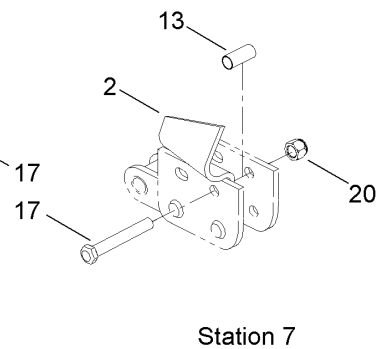

**Count on it.**

**Parts Catalog**

**8in x 48in Terminator and Cup  
Combo Chain**

**Utility Trencher**

**Model No. TR26508C35**

**Model No. TR26508C35E**

# 8 Inch x 48 Inch Terminator and Cup Combo Chain Assembly

## 8 Inch x 48 Inch Terminator and Cup Combo Chain Assembly (continued)

<i>Ref.</i>	<i>Part Number</i>	<i>Qty.</i>	<i>Description</i>	<i>Ref.</i>	<i>Part Number</i>	<i>Qty.</i>	<i>Description</i>
1	131-6253	1	Chain Repair Link ASM	10	131-1442	4	Saddle-Tooth Spreader
1:1	131-6254	2	Notched Pin And Keeper ASM	11	131-1367	4	Spacer-Flat
1:1:1	131-6255	1	Pin-Keeper	12	131-1366	24	Spacer-Tube, Inside Adapter
2	131-1397	10	Cutter-Cup, RH	13	131-1392	10	Spacer-Tube, Inside Cup
3	131-1398	9	Cutter-Cup, LH	14	131-1401	28	Spacer-Tube, Outside Mount
4	131-1403	3	Tooth-Terminator, RH Center	15	131-1432	8	Bolt-HH
5	131-1404	3	Tooth-Terminator, LH Center	16	131-1433	8	Bolt-HH
6	131-1406	2	Tooth-Terminator, RH	17	131-1434	34	Bolt-HH
7	131-1407	2	Tooth-Terminator, LH	18	131-1435	12	Bolt-HH
8	131-1408	5	Tooth-Terminator, RH	19	131-1436	16	Bolt-HH
9	131-1409	5	Tooth-Terminator, LH	20	131-1438	78	Nut-Lock