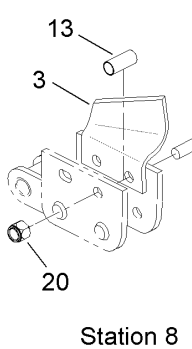

**Count on it.**

**Parts Catalog**

**8in x 48in Terminator and Cup  
Combo Chain**

**Utility Trencher**

**Model No. TR26508C35**

**Model No. TR26508C35E**

# 8 Inch x 48 Inch Terminator and Cup Combo Chain Assembly

## 8 Inch x 48 Inch Terminator and Cup Combo Chain Assembly (continued)

<i>Ref.</i>	<i>Part Number</i>	<i>Qty.</i>	<i>Description</i>	<i>Ref.</i>	<i>Part Number</i>	<i>Qty.</i>	<i>Description</i>
1	131-6253	1	Chain Repair Link ASM	10	131-1442	4	Saddle-Tooth Spreader
1:1	131-6254	2	Notched Pin And Keeper ASM	11	131-1367	4	Spacer-Flat
1:1:1	131-6255	1	Pin-Keeper	12	131-1366	24	Spacer-Tube, Inside Adapter
2	131-1397	10	Cutter-Cup, RH	13	131-1392	10	Spacer-Tube, Inside Cup
3	131-1398	9	Cutter-Cup, LH	14	131-1401	28	Spacer-Tube, Outside Mount
4	131-1403	3	Tooth-Terminator, RH Center	15	131-1432	8	Bolt-HH
5	131-1404	3	Tooth-Terminator, LH Center	16	131-1433	8	Bolt-HH
6	131-1406	2	Tooth-Terminator, RH	17	131-1434	34	Bolt-HH
7	131-1407	2	Tooth-Terminator, LH	18	131-1435	12	Bolt-HH
8	131-1408	5	Tooth-Terminator, RH	19	131-1436	16	Bolt-HH
9	131-1409	5	Tooth-Terminator, LH	20	131-1438	78	Nut-Lock