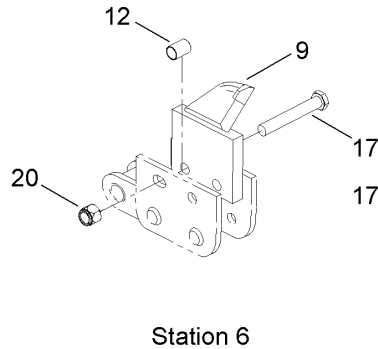

**Count on it.**

**Parts Catalog**

**8in x 48in Terminator and Cup  
Combo Chain**

**Utility Trencher**

**Model No. TR26508C35**

**Model No. TR26508C35E**

# 8 Inch x 48 Inch Terminator and Cup Combo Chain Assembly

## 8 Inch x 48 Inch Terminator and Cup Combo Chain Assembly (continued)

<i>Ref.</i>	<i>Part Number</i>	<i>Qty.</i>	<i>Description</i>	<i>Ref.</i>	<i>Part Number</i>	<i>Qty.</i>	<i>Description</i>
1	131-6253	1	Chain Repair Link ASM	10	131-1442	4	Saddle-Tooth Spreader
1:1	131-6254	2	Notched Pin And Keeper ASM	11	131-1367	4	Spacer-Flat
1:1:1	131-6255	1	Pin-Keeper	12	131-1366	24	Spacer-Tube, Inside Adapter
2	131-1397	10	Cutter-Cup, RH	13	131-1392	10	Spacer-Tube, Inside Cup
3	131-1398	9	Cutter-Cup, LH	14	131-1401	28	Spacer-Tube, Outside Mount
4	131-1403	3	Tooth-Terminator, RH Center	15	131-1432	8	Bolt-HH
5	131-1404	3	Tooth-Terminator, LH Center	16	131-1433	8	Bolt-HH
6	131-1406	2	Tooth-Terminator, RH	17	131-1434	34	Bolt-HH
7	131-1407	2	Tooth-Terminator, LH	18	131-1435	12	Bolt-HH
8	131-1408	5	Tooth-Terminator, RH	19	131-1436	16	Bolt-HH
9	131-1409	5	Tooth-Terminator, LH	20	131-1438	78	Nut-Lock