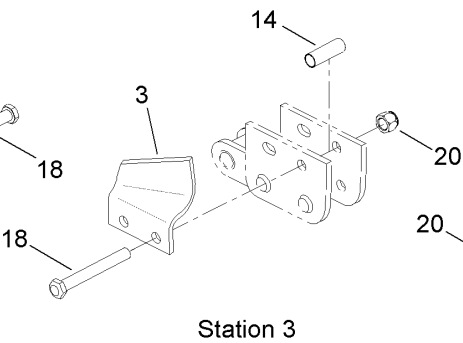

**Count on it.**

**Parts Catalog**

**8in x 48in Terminator and Cup  
Combo Chain**

**Utility Trencher**

**Model No. TR26508C35**

**Model No. TR26508C35E**

# 8 Inch x 48 Inch Terminator and Cup Combo Chain Assembly

## 8 Inch x 48 Inch Terminator and Cup Combo Chain Assembly (continued)

<i>Ref.</i>	<i>Part Number</i>	<i>Qty.</i>	<i>Description</i>	<i>Ref.</i>	<i>Part Number</i>	<i>Qty.</i>	<i>Description</i>
1	131-6253	1	Chain Repair Link ASM	10	131-1442	4	Saddle-Tooth Spreader
1:1	131-6254	2	Notched Pin And Keeper ASM	11	131-1367	4	Spacer-Flat
1:1:1	131-6255	1	Pin-Keeper	12	131-1366	24	Spacer-Tube, Inside Adapter
2	131-1397	10	Cutter-Cup, RH	13	131-1392	10	Spacer-Tube, Inside Cup
3	131-1398	9	Cutter-Cup, LH	14	131-1401	28	Spacer-Tube, Outside Mount
4	131-1403	3	Tooth-Terminator, RH Center	15	131-1432	8	Bolt-HH
5	131-1404	3	Tooth-Terminator, LH Center	16	131-1433	8	Bolt-HH
6	131-1406	2	Tooth-Terminator, RH	17	131-1434	34	Bolt-HH
7	131-1407	2	Tooth-Terminator, LH	18	131-1435	12	Bolt-HH
8	131-1408	5	Tooth-Terminator, RH	19	131-1436	16	Bolt-HH
9	131-1409	5	Tooth-Terminator, LH	20	131-1438	78	Nut-Lock