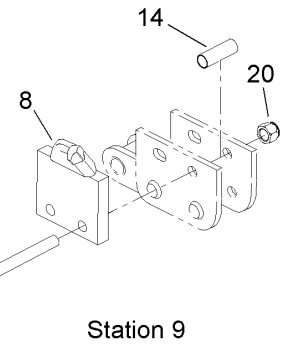

**Count on it.**

**Parts Catalog**

**8in x 48in Terminator and Cup  
Combo Chain**

**Utility Trencher**

**Model No. TR26508C35**

**Model No. TR26508C35E**

# 8 Inch x 48 Inch Terminator and Cup Combo Chain Assembly

## 8 Inch x 48 Inch Terminator and Cup Combo Chain Assembly (continued)

<i>Ref.</i>	<i>Part Number</i>	<i>Qty.</i>	<i>Description</i>	<i>Ref.</i>	<i>Part Number</i>	<i>Qty.</i>	<i>Description</i>
1	131-6253	1	Chain Repair Link ASM	10	131-1442	4	Saddle-Tooth Spreader
1:1	131-6254	2	Notched Pin And Keeper ASM	11	131-1367	4	Spacer-Flat
1:1:1	131-6255	1	Pin-Keeper	12	131-1366	24	Spacer-Tube, Inside Adapter
2	131-1397	10	Cutter-Cup, RH	13	131-1392	10	Spacer-Tube, Inside Cup
3	131-1398	9	Cutter-Cup, LH	14	131-1401	28	Spacer-Tube, Outside Mount
4	131-1403	3	Tooth-Terminator, RH Center	15	131-1432	8	Bolt-HH
5	131-1404	3	Tooth-Terminator, LH Center	16	131-1433	8	Bolt-HH
6	131-1406	2	Tooth-Terminator, RH	17	131-1434	34	Bolt-HH
7	131-1407	2	Tooth-Terminator, LH	18	131-1435	12	Bolt-HH
8	131-1408	5	Tooth-Terminator, RH	19	131-1436	16	Bolt-HH
9	131-1409	5	Tooth-Terminator, LH	20	131-1438	78	Nut-Lock