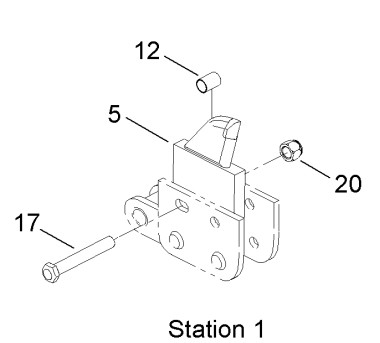

**Count on it.**

**Parts Catalog**

**8in x 48in Terminator and Cup  
Combo Chain**

**Utility Trencher**

**Model No. TR26508C35**

**Model No. TR26508C35E**

# 8 Inch x 48 Inch Terminator and Cup Combo Chain Assembly

## 8 Inch x 48 Inch Terminator and Cup Combo Chain Assembly (continued)

<i>Ref.</i>	<i>Part Number</i>	<i>Qty.</i>	<i>Description</i>	<i>Ref.</i>	<i>Part Number</i>	<i>Qty.</i>	<i>Description</i>
1	131-6253	1	Chain Repair Link ASM	10	131-1442	4	Saddle-Tooth Spreader
1:1	131-6254	2	Notched Pin And Keeper ASM	11	131-1367	4	Spacer-Flat
1:1:1	131-6255	1	Pin-Keeper	12	131-1366	24	Spacer-Tube, Inside Adapter
2	131-1397	10	Cutter-Cup, RH	13	131-1392	10	Spacer-Tube, Inside Cup
3	131-1398	9	Cutter-Cup, LH	14	131-1401	28	Spacer-Tube, Outside Mount
4	131-1403	3	Tooth-Terminator, RH Center	15	131-1432	8	Bolt-HH
5	131-1404	3	Tooth-Terminator, LH Center	16	131-1433	8	Bolt-HH
6	131-1406	2	Tooth-Terminator, RH	17	131-1434	34	Bolt-HH
7	131-1407	2	Tooth-Terminator, LH	18	131-1435	12	Bolt-HH
8	131-1408	5	Tooth-Terminator, RH	19	131-1436	16	Bolt-HH
9	131-1409	5	Tooth-Terminator, LH	20	131-1438	78	Nut-Lock