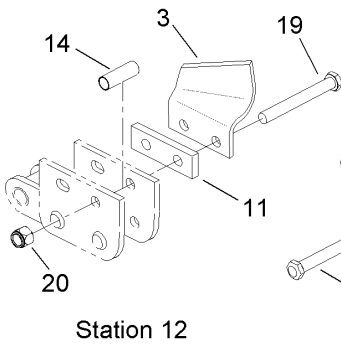

**Count on it.**

**Parts Catalog**

**8in x 48in Terminator and Cup  
Combo Chain**

**Utility Trencher**

**Model No. TR26508C35**

**Model No. TR26508C35E**

# 8 Inch x 48 Inch Terminator and Cup Combo Chain Assembly

## 8 Inch x 48 Inch Terminator and Cup Combo Chain Assembly (continued)

<i>Ref.</i>	<i>Part Number</i>	<i>Qty.</i>	<i>Description</i>	<i>Ref.</i>	<i>Part Number</i>	<i>Qty.</i>	<i>Description</i>
1	131-6253	1	Chain Repair Link ASM	10	131-1442	4	Saddle-Tooth Spreader
1:1	131-6254	2	Notched Pin And Keeper ASM	11	131-1367	4	Spacer-Flat
1:1:1	131-6255	1	Pin-Keeper	12	131-1366	24	Spacer-Tube, Inside Adapter
2	131-1397	10	Cutter-Cup, RH	13	131-1392	10	Spacer-Tube, Inside Cup
3	131-1398	9	Cutter-Cup, LH	14	131-1401	28	Spacer-Tube, Outside Mount
4	131-1403	3	Tooth-Terminator, RH Center	15	131-1432	8	Bolt-HH
5	131-1404	3	Tooth-Terminator, LH Center	16	131-1433	8	Bolt-HH
6	131-1406	2	Tooth-Terminator, RH	17	131-1434	34	Bolt-HH
7	131-1407	2	Tooth-Terminator, LH	18	131-1435	12	Bolt-HH
8	131-1408	5	Tooth-Terminator, RH	19	131-1436	16	Bolt-HH
9	131-1409	5	Tooth-Terminator, LH	20	131-1438	78	Nut-Lock