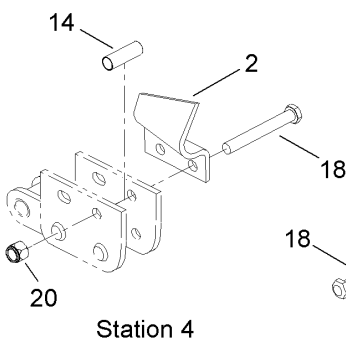

**Count on it.**

**Parts Catalog**

**8in x 48in Terminator and Cup  
Combo Chain**

**Utility Trencher**

**Model No. TR26508C35**

**Model No. TR26508C35E**

# 8 Inch x 48 Inch Terminator and Cup Combo Chain Assembly

## 8 Inch x 48 Inch Terminator and Cup Combo Chain Assembly (continued)

<i>Ref.</i>	<i>Part Number</i>	<i>Qty.</i>	<i>Description</i>	<i>Ref.</i>	<i>Part Number</i>	<i>Qty.</i>	<i>Description</i>
1	131-6253	1	Chain Repair Link ASM	10	131-1442	4	Saddle-Tooth Spreader
1:1	131-6254	2	Notched Pin And Keeper ASM	11	131-1367	4	Spacer-Flat
1:1:1	131-6255	1	Pin-Keeper	12	131-1366	24	Spacer-Tube, Inside Adapter
2	131-1397	10	Cutter-Cup, RH	13	131-1392	10	Spacer-Tube, Inside Cup
3	131-1398	9	Cutter-Cup, LH	14	131-1401	28	Spacer-Tube, Outside Mount
4	131-1403	3	Tooth-Terminator, RH Center	15	131-1432	8	Bolt-HH
5	131-1404	3	Tooth-Terminator, LH Center	16	131-1433	8	Bolt-HH
6	131-1406	2	Tooth-Terminator, RH	17	131-1434	34	Bolt-HH
7	131-1407	2	Tooth-Terminator, LH	18	131-1435	12	Bolt-HH
8	131-1408	5	Tooth-Terminator, RH	19	131-1436	16	Bolt-HH
9	131-1409	5	Tooth-Terminator, LH	20	131-1438	78	Nut-Lock