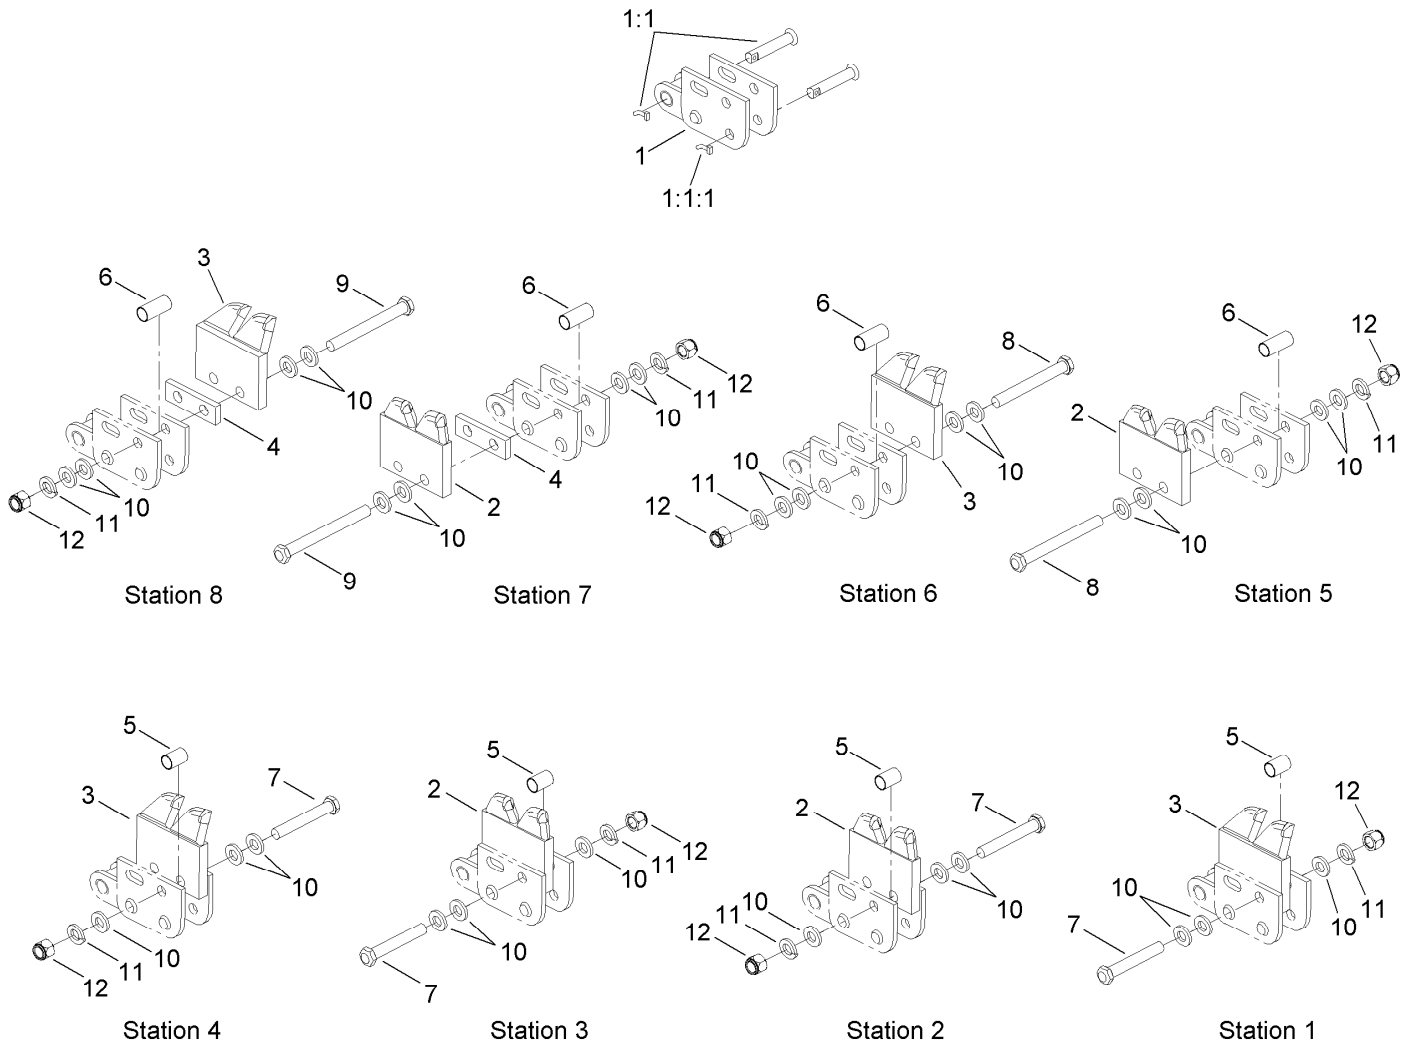

**Count on it.**

**Parts Catalog**

**7in x 72in Bolt-On Terminator  
Chain**

**Utility Trencher**

**Model No. TR31107T41**

**Model No. TR31107T41E**

## 7 Inch x 72 Inch Bolt-On Terminator Chain Assembly

Ref.	Part Number	Qty.	Description
1	131-6256	1	Chain Repair Link ASM
1:1	131-6257	2	Notched Pin And Keeper ASM
1:1:1	131-6258	1	Pin-Keeper
2	131-1389	20	Tooth-Terminator, RH
3	131-1390	21	Tooth-Terminator, LH
4	131-1374	10	Spacer-Flat
5	131-1393	42	Spacer-Tube, Inside Adapter
6	131-1405	40	Spacer-Tube, Outside Mount
7	131-1416	42	Bolt-HH
8	131-1418	20	Bolt-HH
9	131-1419	20	Bolt-HH
10	131-1420	246	Washer-Flat
11	131-1422	82	Washer-Lock
12	131-1421	82	Nut-Lock