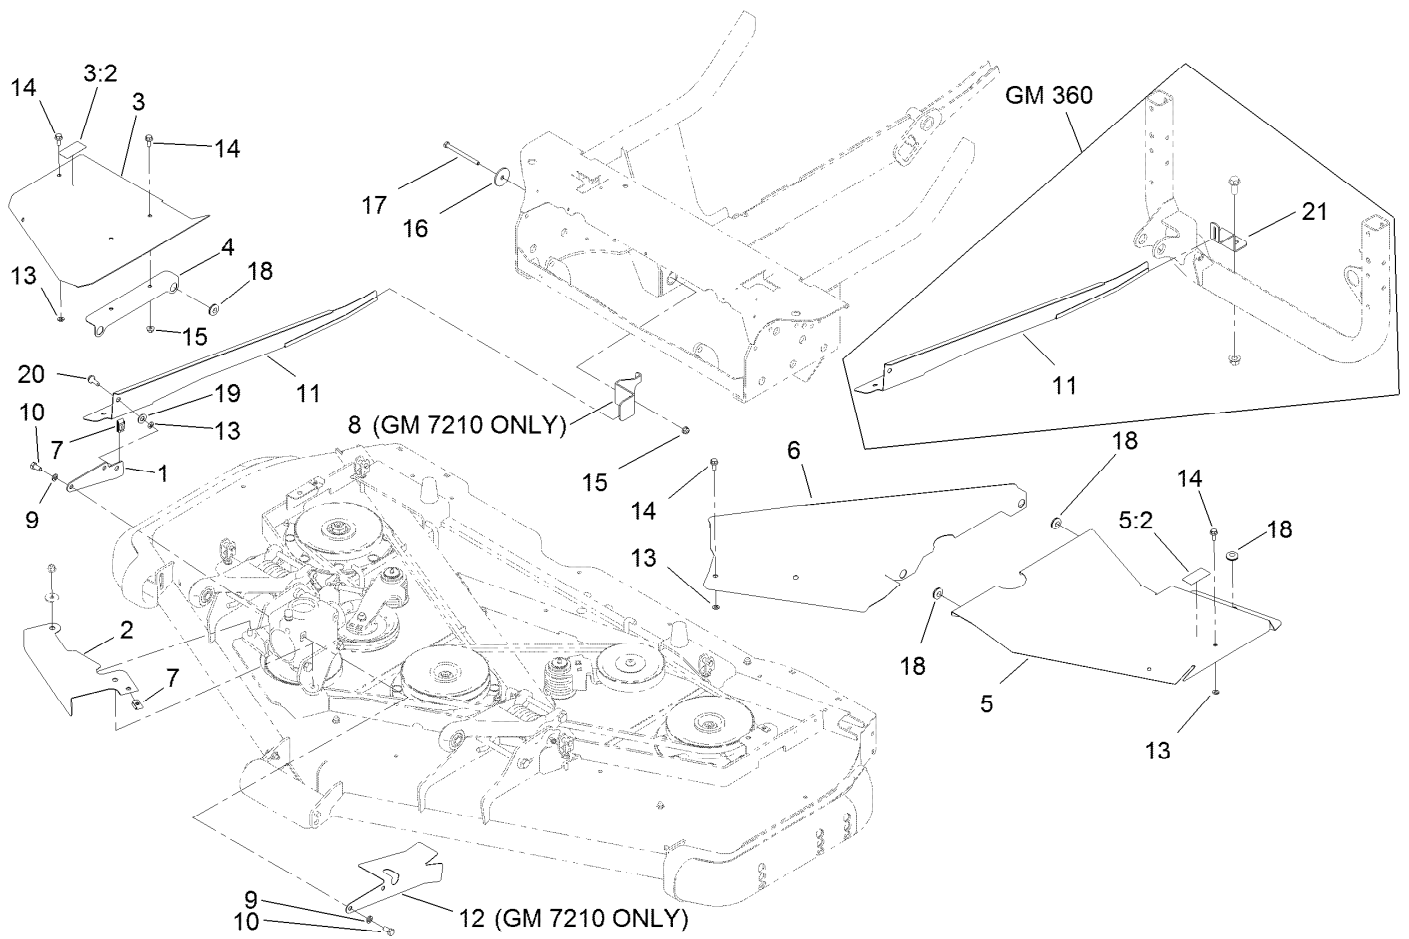

Count on it.

Parts Catalog

**72in Guardian® and Rear
Discharge CE Mower Cover Kit**
Groundsmaster® 7200/7210 Traction Unit or
Groundsmaster® 360 Multi-Purpose Machine

Model No. 30685

Mower Cover Assembly

Ref.	Part Number	Qty.	Description	Ref.	Part Number	Qty.	Description
1	127-4991-03	1	Bracket-Pivot	11	127-4993-03	1	Shield-Driveshaft
2	127-4992-03	1	Shield-Pulley	12	127-4920-03	1	Cover-Driveshaft
3	127-4942	1	RH Cover ASM	13	117-2749	4	Nut-Push
3:2	119-6807	1	Decal-Warning	14	3234-47	5	Screw-HHF
4	127-4995-03	1	Support-Cover	15	104-8300	3	Nut-Flange, NI
5	127-4943	1	LH Cover ASM	16	63-7400	1	Washer-Rebound
5:2	119-6807	1	Decal-Warning	17	322-19	1	Screw-HH
6	127-4997-03	1	Cover-Inner	18	112-9559	7	Grommet
7	110-3510	2	Nut-Retainer	19	3256-25	1	Washer-Flat
8	127-4999-03	1	Support-Shield	20	27-0410	1	Screw-Shoulder
9	3253-21	4	Washer-Lock	21	127-4978-03	1	Support-Shield
10	323-4	4	Screw-HH				