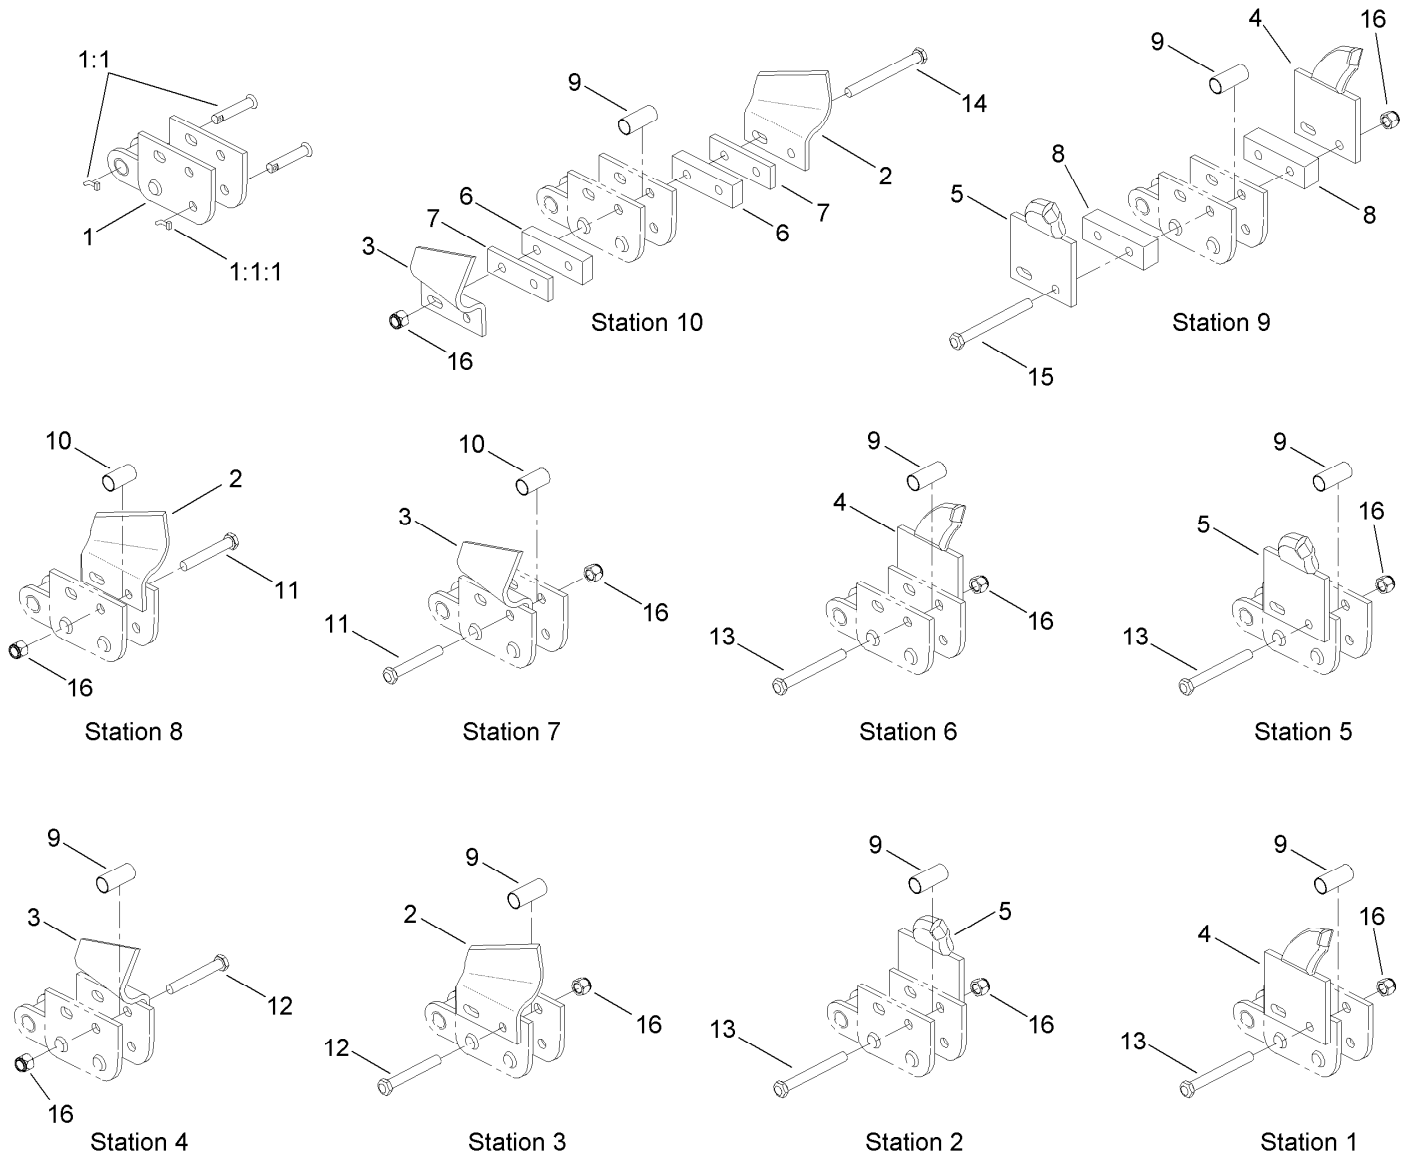

Count on it.

Parts Catalog

**6in x 24in Terminator and Cup
Combo Chain**

Utility Trencher

Model No. TR16506C36

Model No. TR16506C36E

6 Inch x 24 Inch Terminator and Cup Combo Chain Assembly

Ref.	Part Number	Qty.	Description	Ref.	Part Number	Qty.	Description
1	131-6250	1	Chain Repair Link ASM	9	131-1391	60	Spacer-Tube, Outside Mount
1:1	131-6251	2	Notched Pin And Keeper ASM	10	131-1368	12	Spacer-Tube, Inside Cup Mount
1:1:1	131-6252	1	Pin-Keeper	11	131-1423	12	Bolt-HH
2	131-1379	10	Cutter-Cup, LH	12	131-1424	16	Bolt-HH
3	131-1380	10	Cutter-Cup, RH	13	131-1425	32	Bolt-HH
4	131-1369	11	Tooth-Terminator, LH	14	131-1428	6	Bolt-HH
5	131-1370	11	Tooth-Terminator, RH	15	131-1429	6	Bolt-HH
6	131-1381	6	Spacer-Flat	16	131-1431	72	Nut-Lock
7	131-1383	6	Spacer-Flat				
8	131-1382	6	Spacer-Flat				