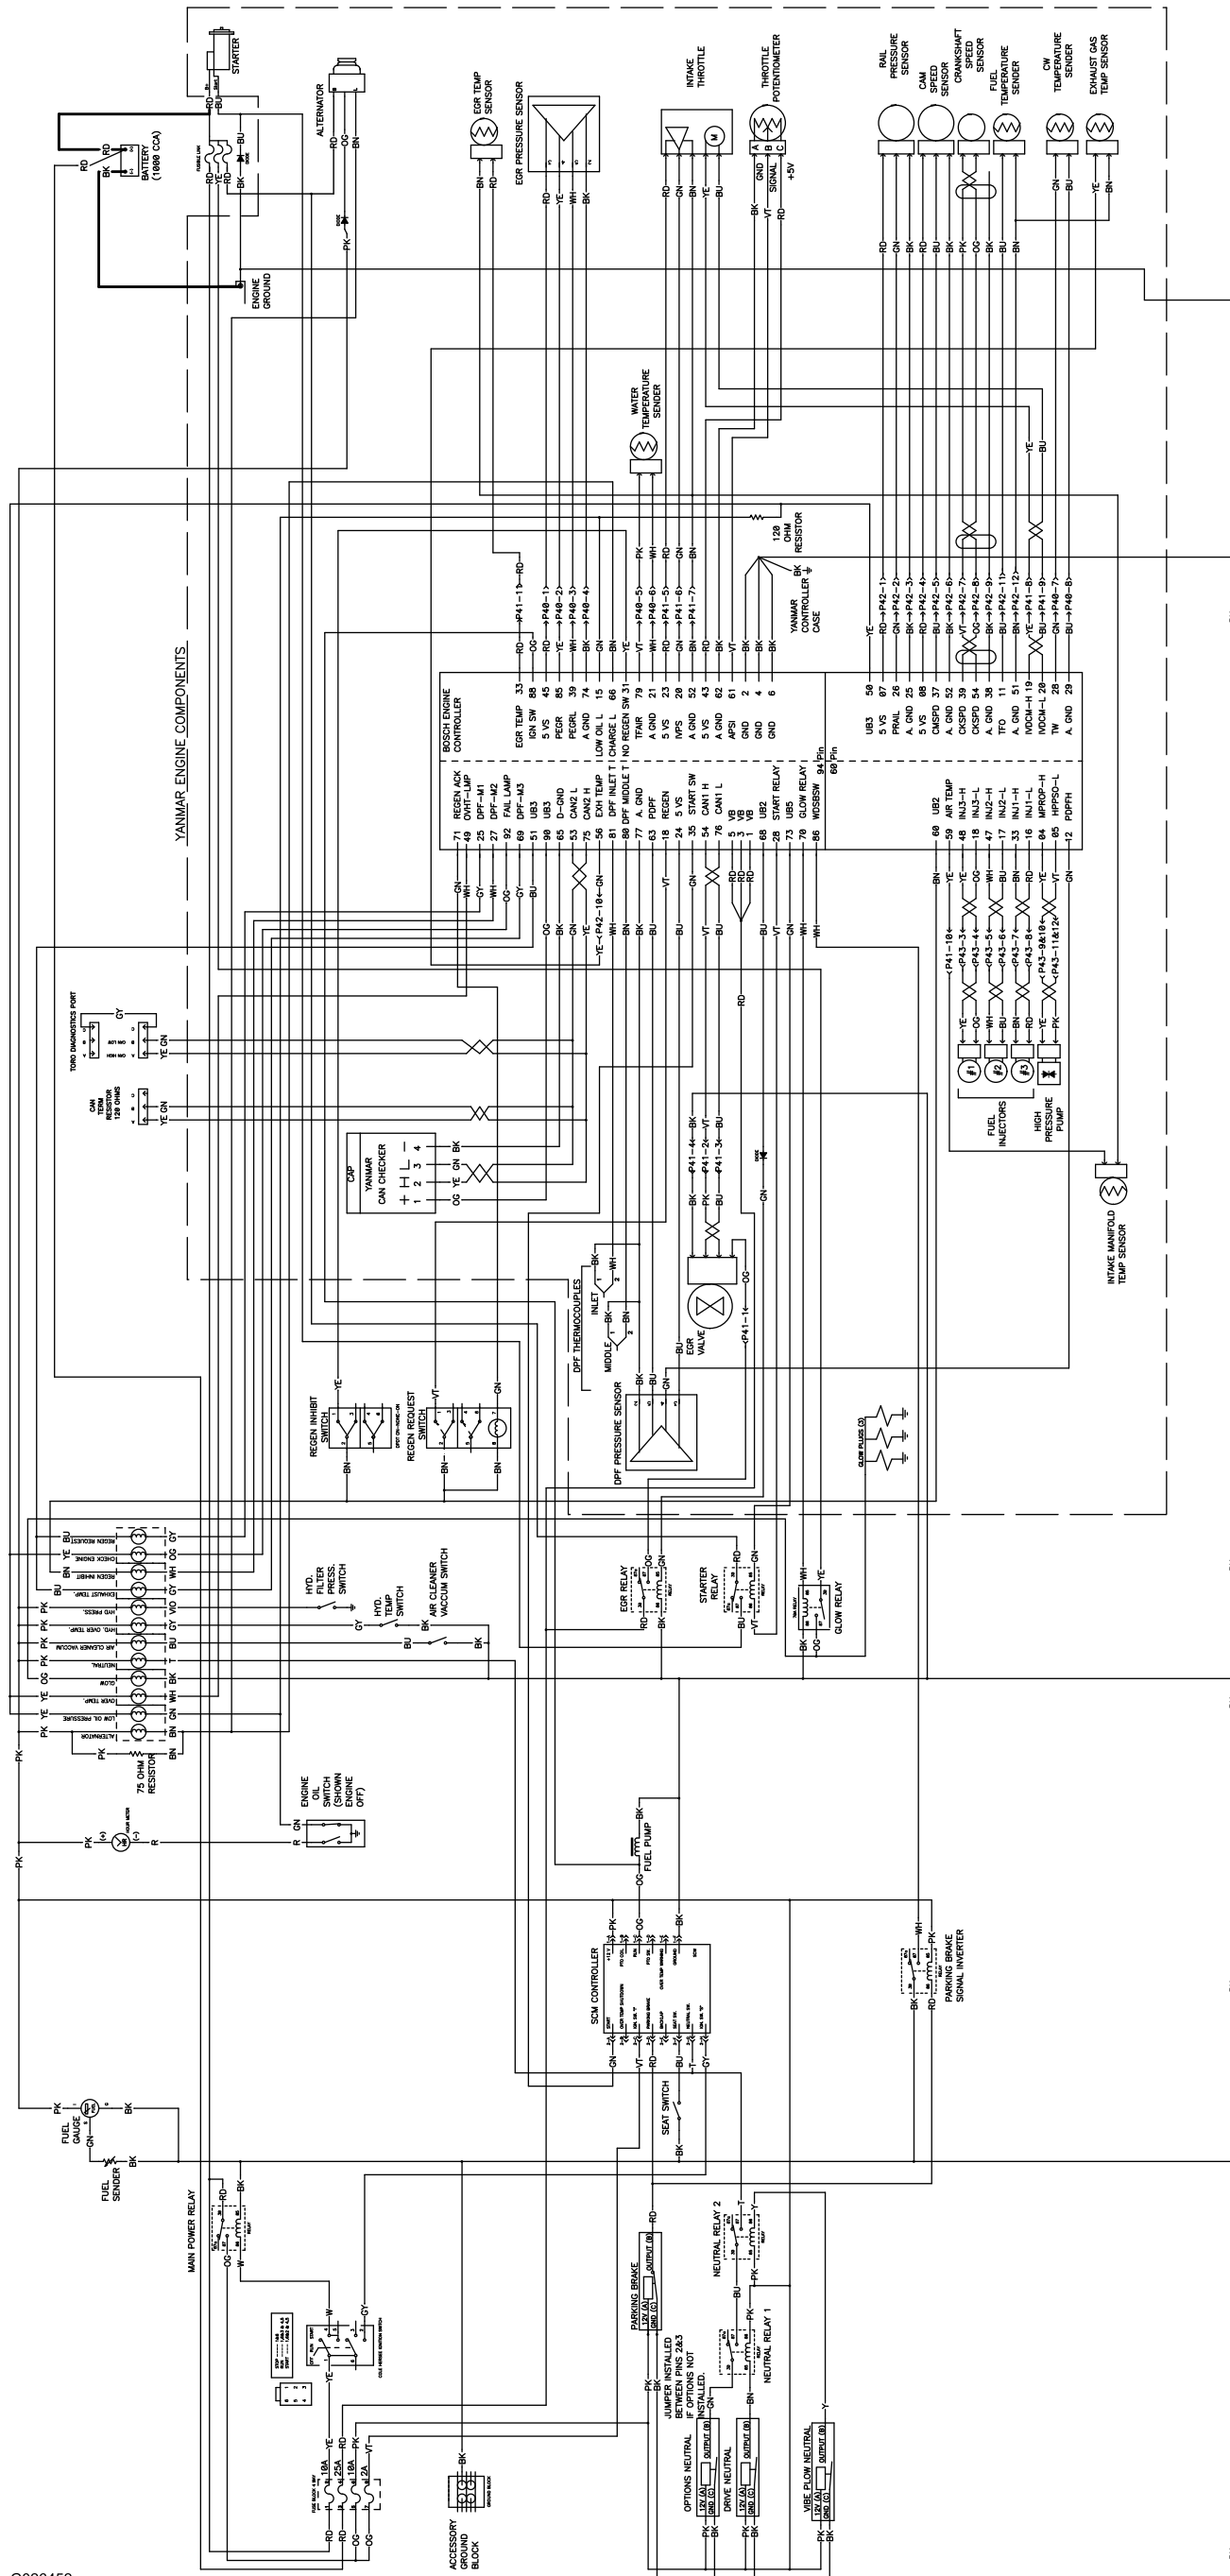

Pro Sneak 365 Vibratory Plow

Model No. 25403—Serial No. 31400001 and Up

Model No. 25403A—Serial No. 31400001 and Up

Model No. 25403C—Serial No. 31400001 and Up

Electrical Schematic

Schematic—Electrical
Model No. 25403

Sheet 1 of 1 | Dwg 122-0129 | Rev A

G026452