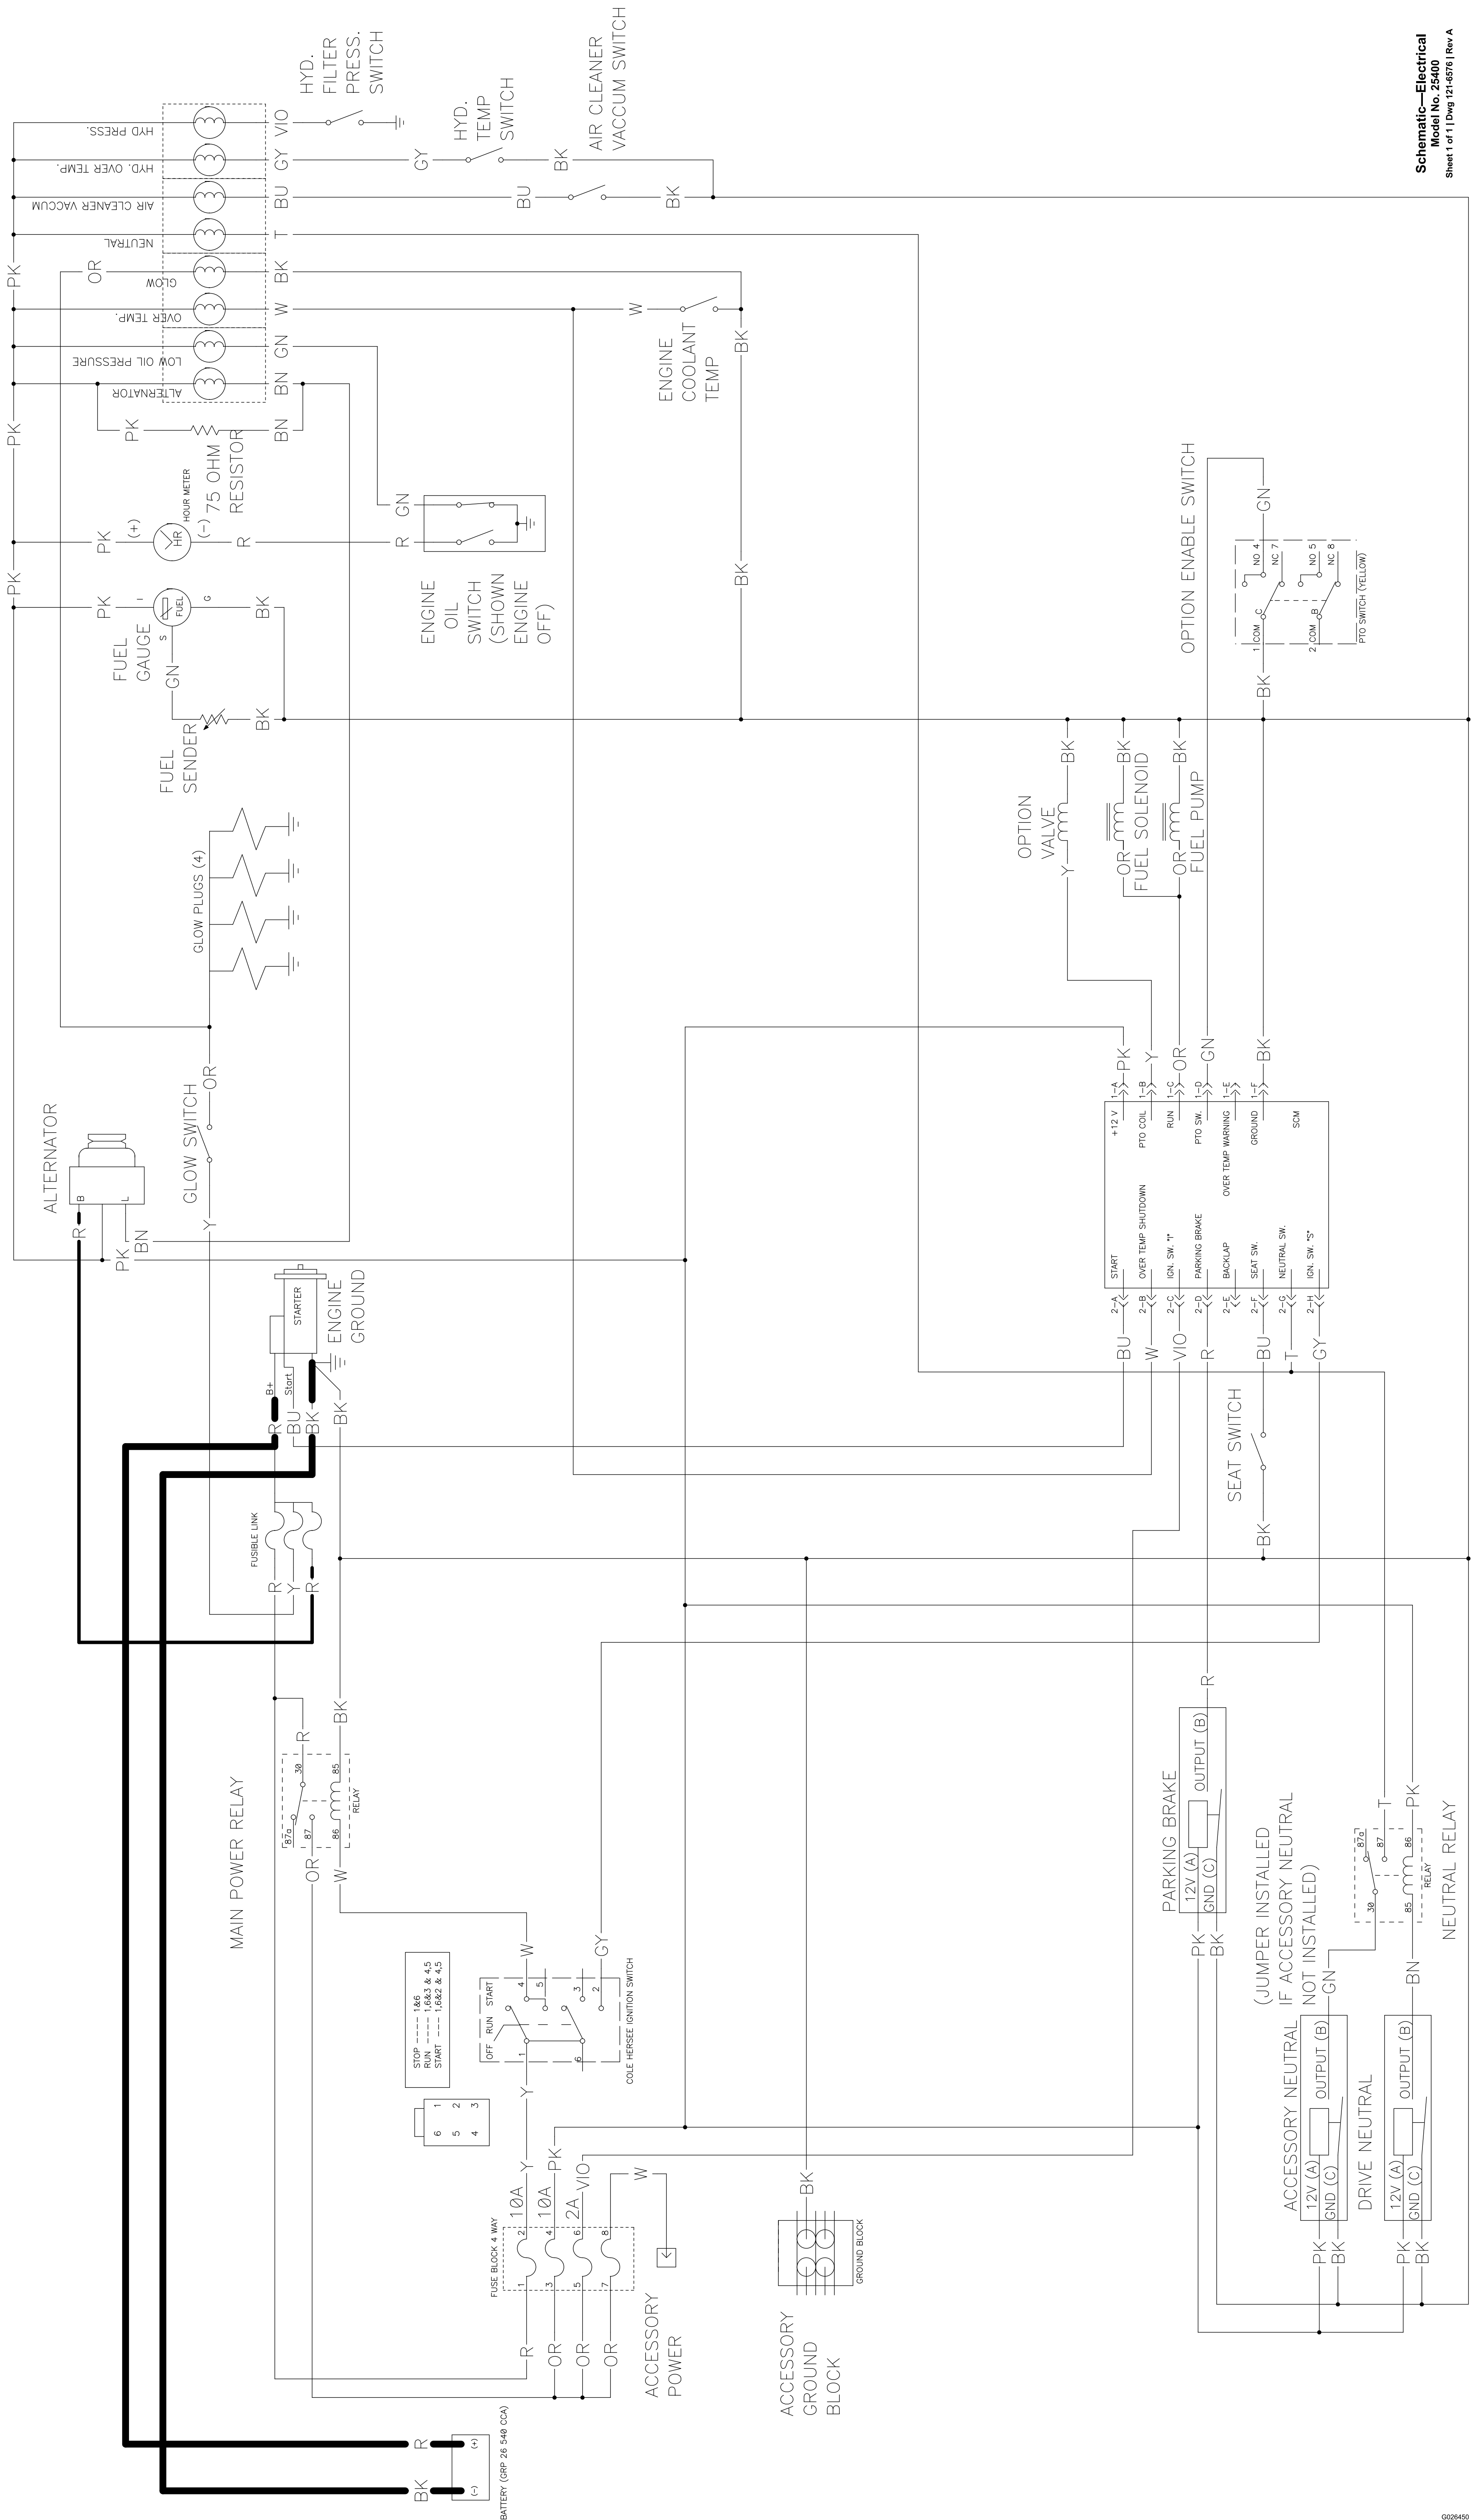

**Pro Sneak 360 Vibratory Plow**

Model No. 25400—Serial No. 314000001 and Up  
 Model No. 25400A—Serial No. 314000001 and Up  
 Model No. 25400C—Serial No. 314000001 and Up

**Schematic—Electrical**  
 Model No. 25400  
 Sheet 1 of 1 Dwg 121-6576 | Rev A