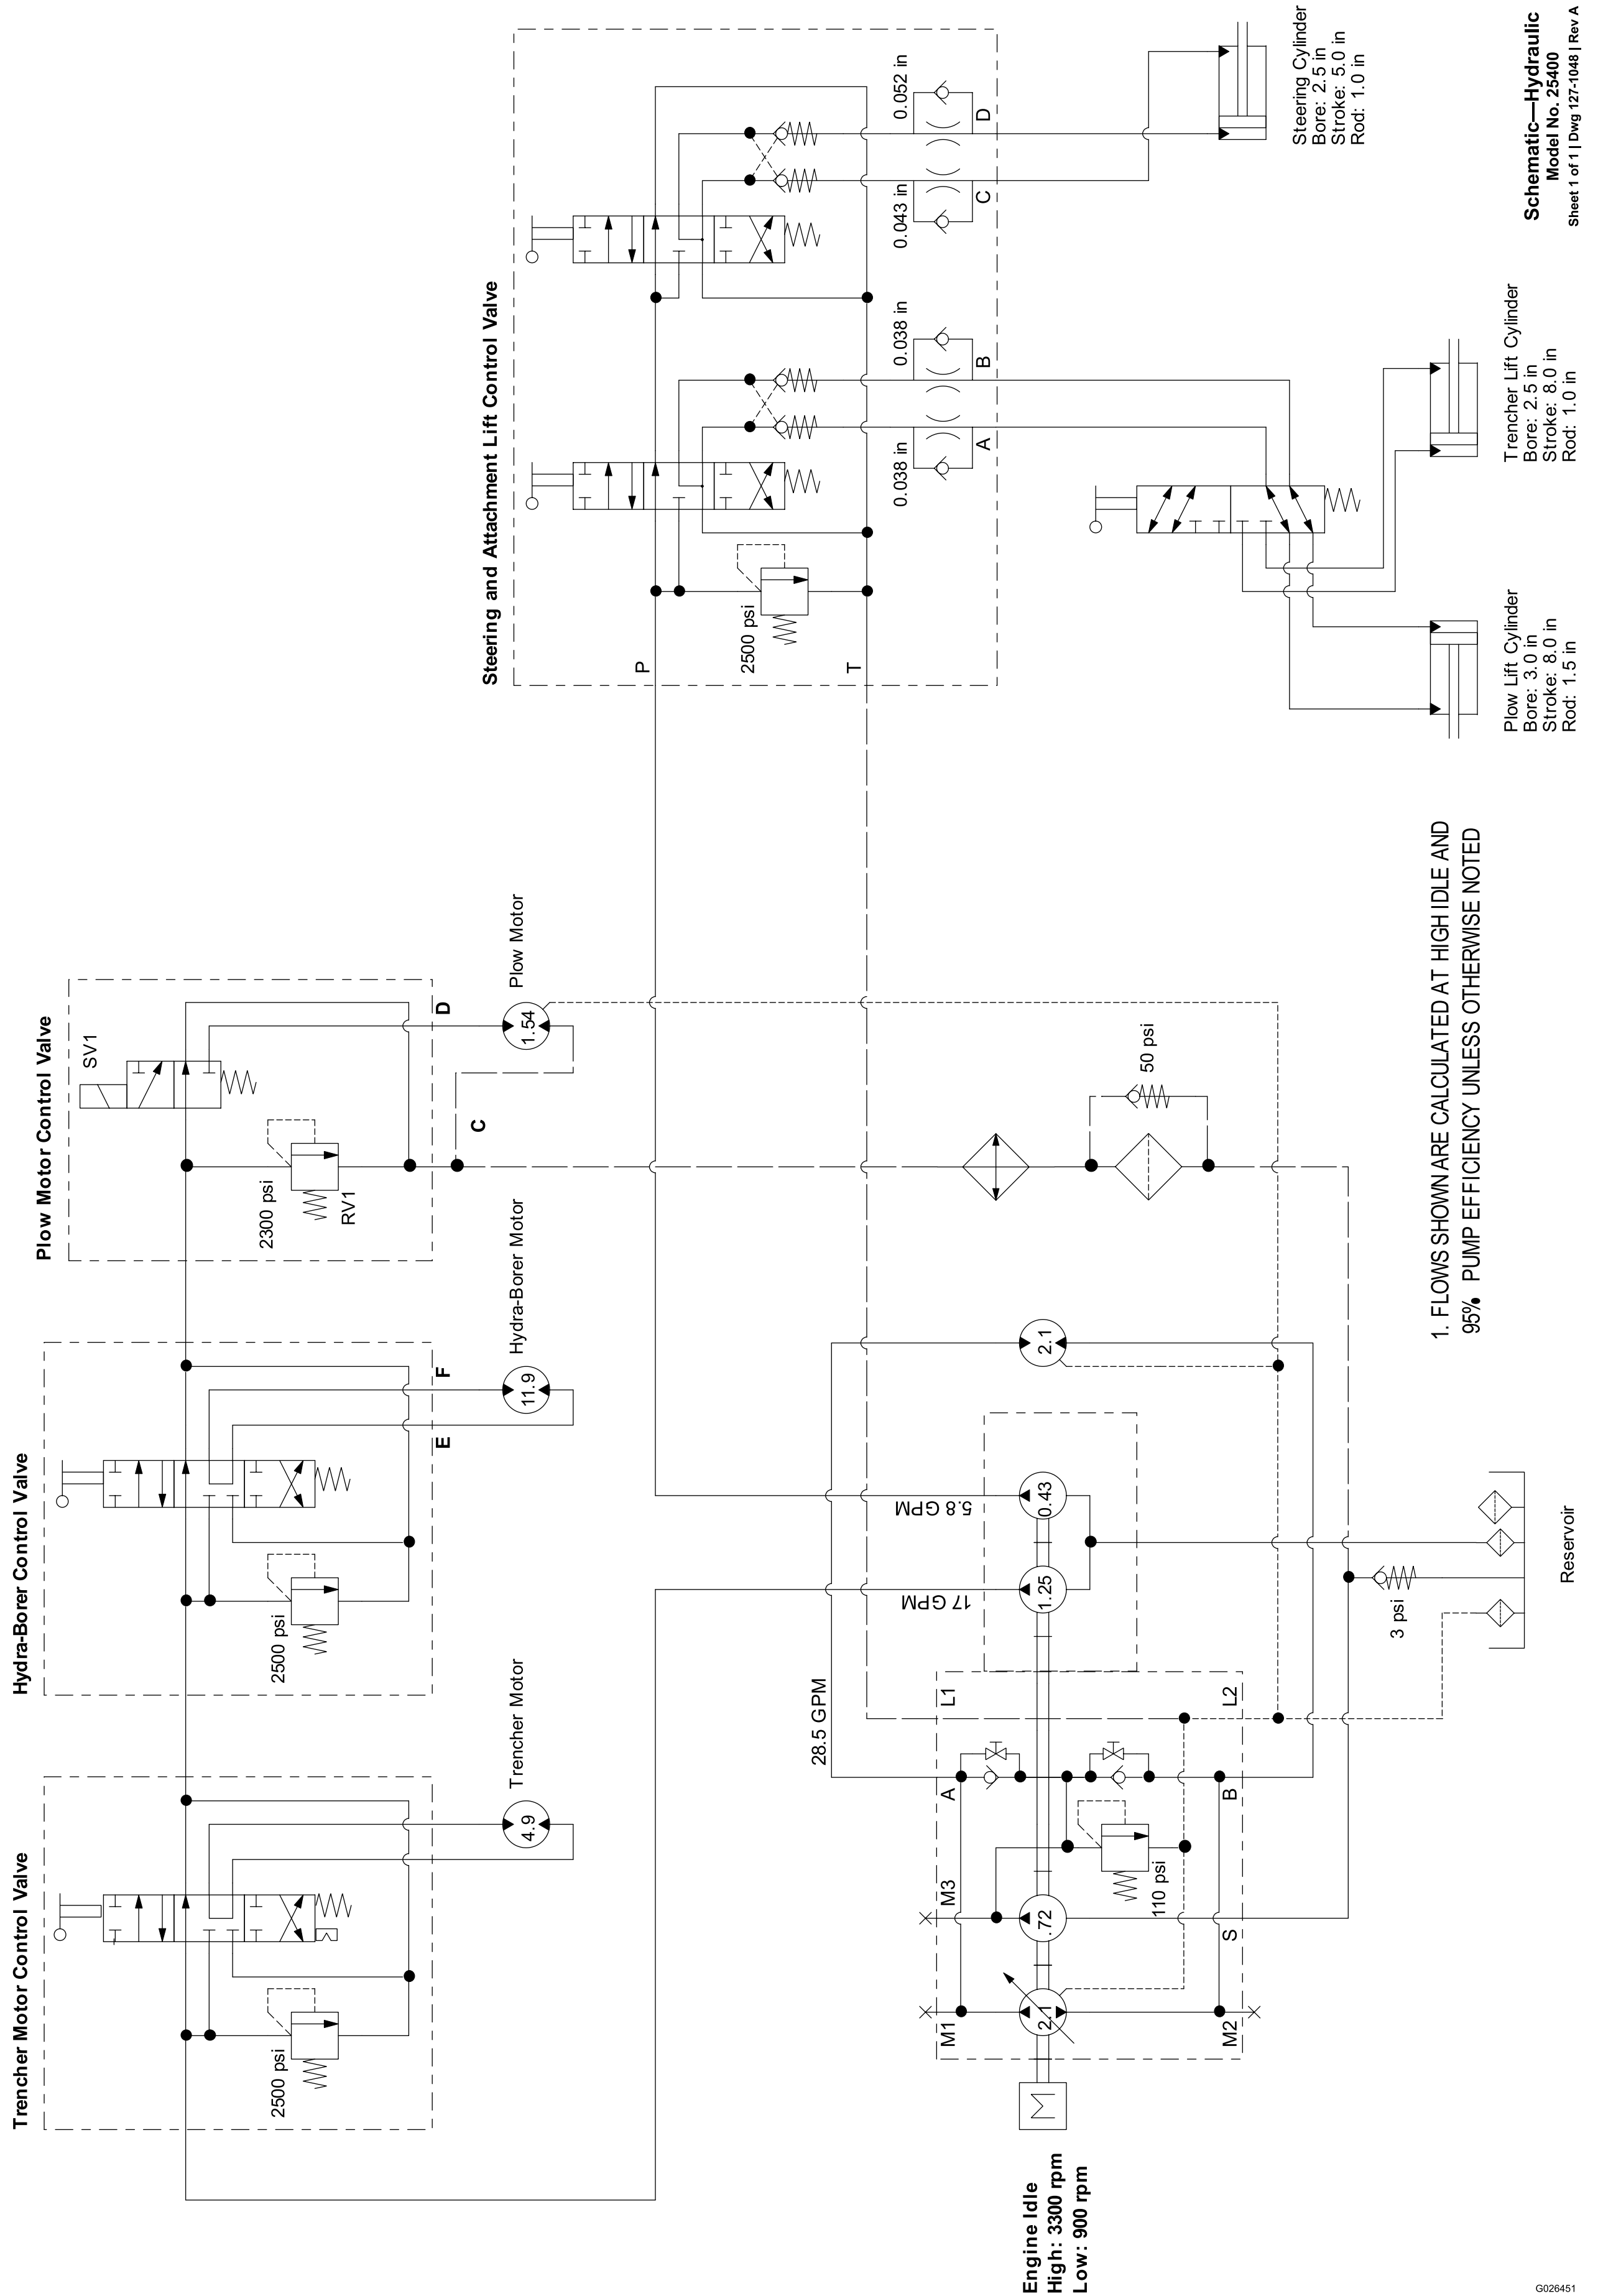

Pro Sneak 360 Vibratory Plow

Model No. 25400—Serial No. 314000001 and Up
 Model No. 25400A—Serial No. 314000001 and Up
 Model No. 25400C—Serial No. 314000001 and Up

Hydraulic Schematic

Schematic—Hydraulic
 Model No. 25400
 Sheet 1 of 1 | Dwg 127-1048 | Rev A

G028451