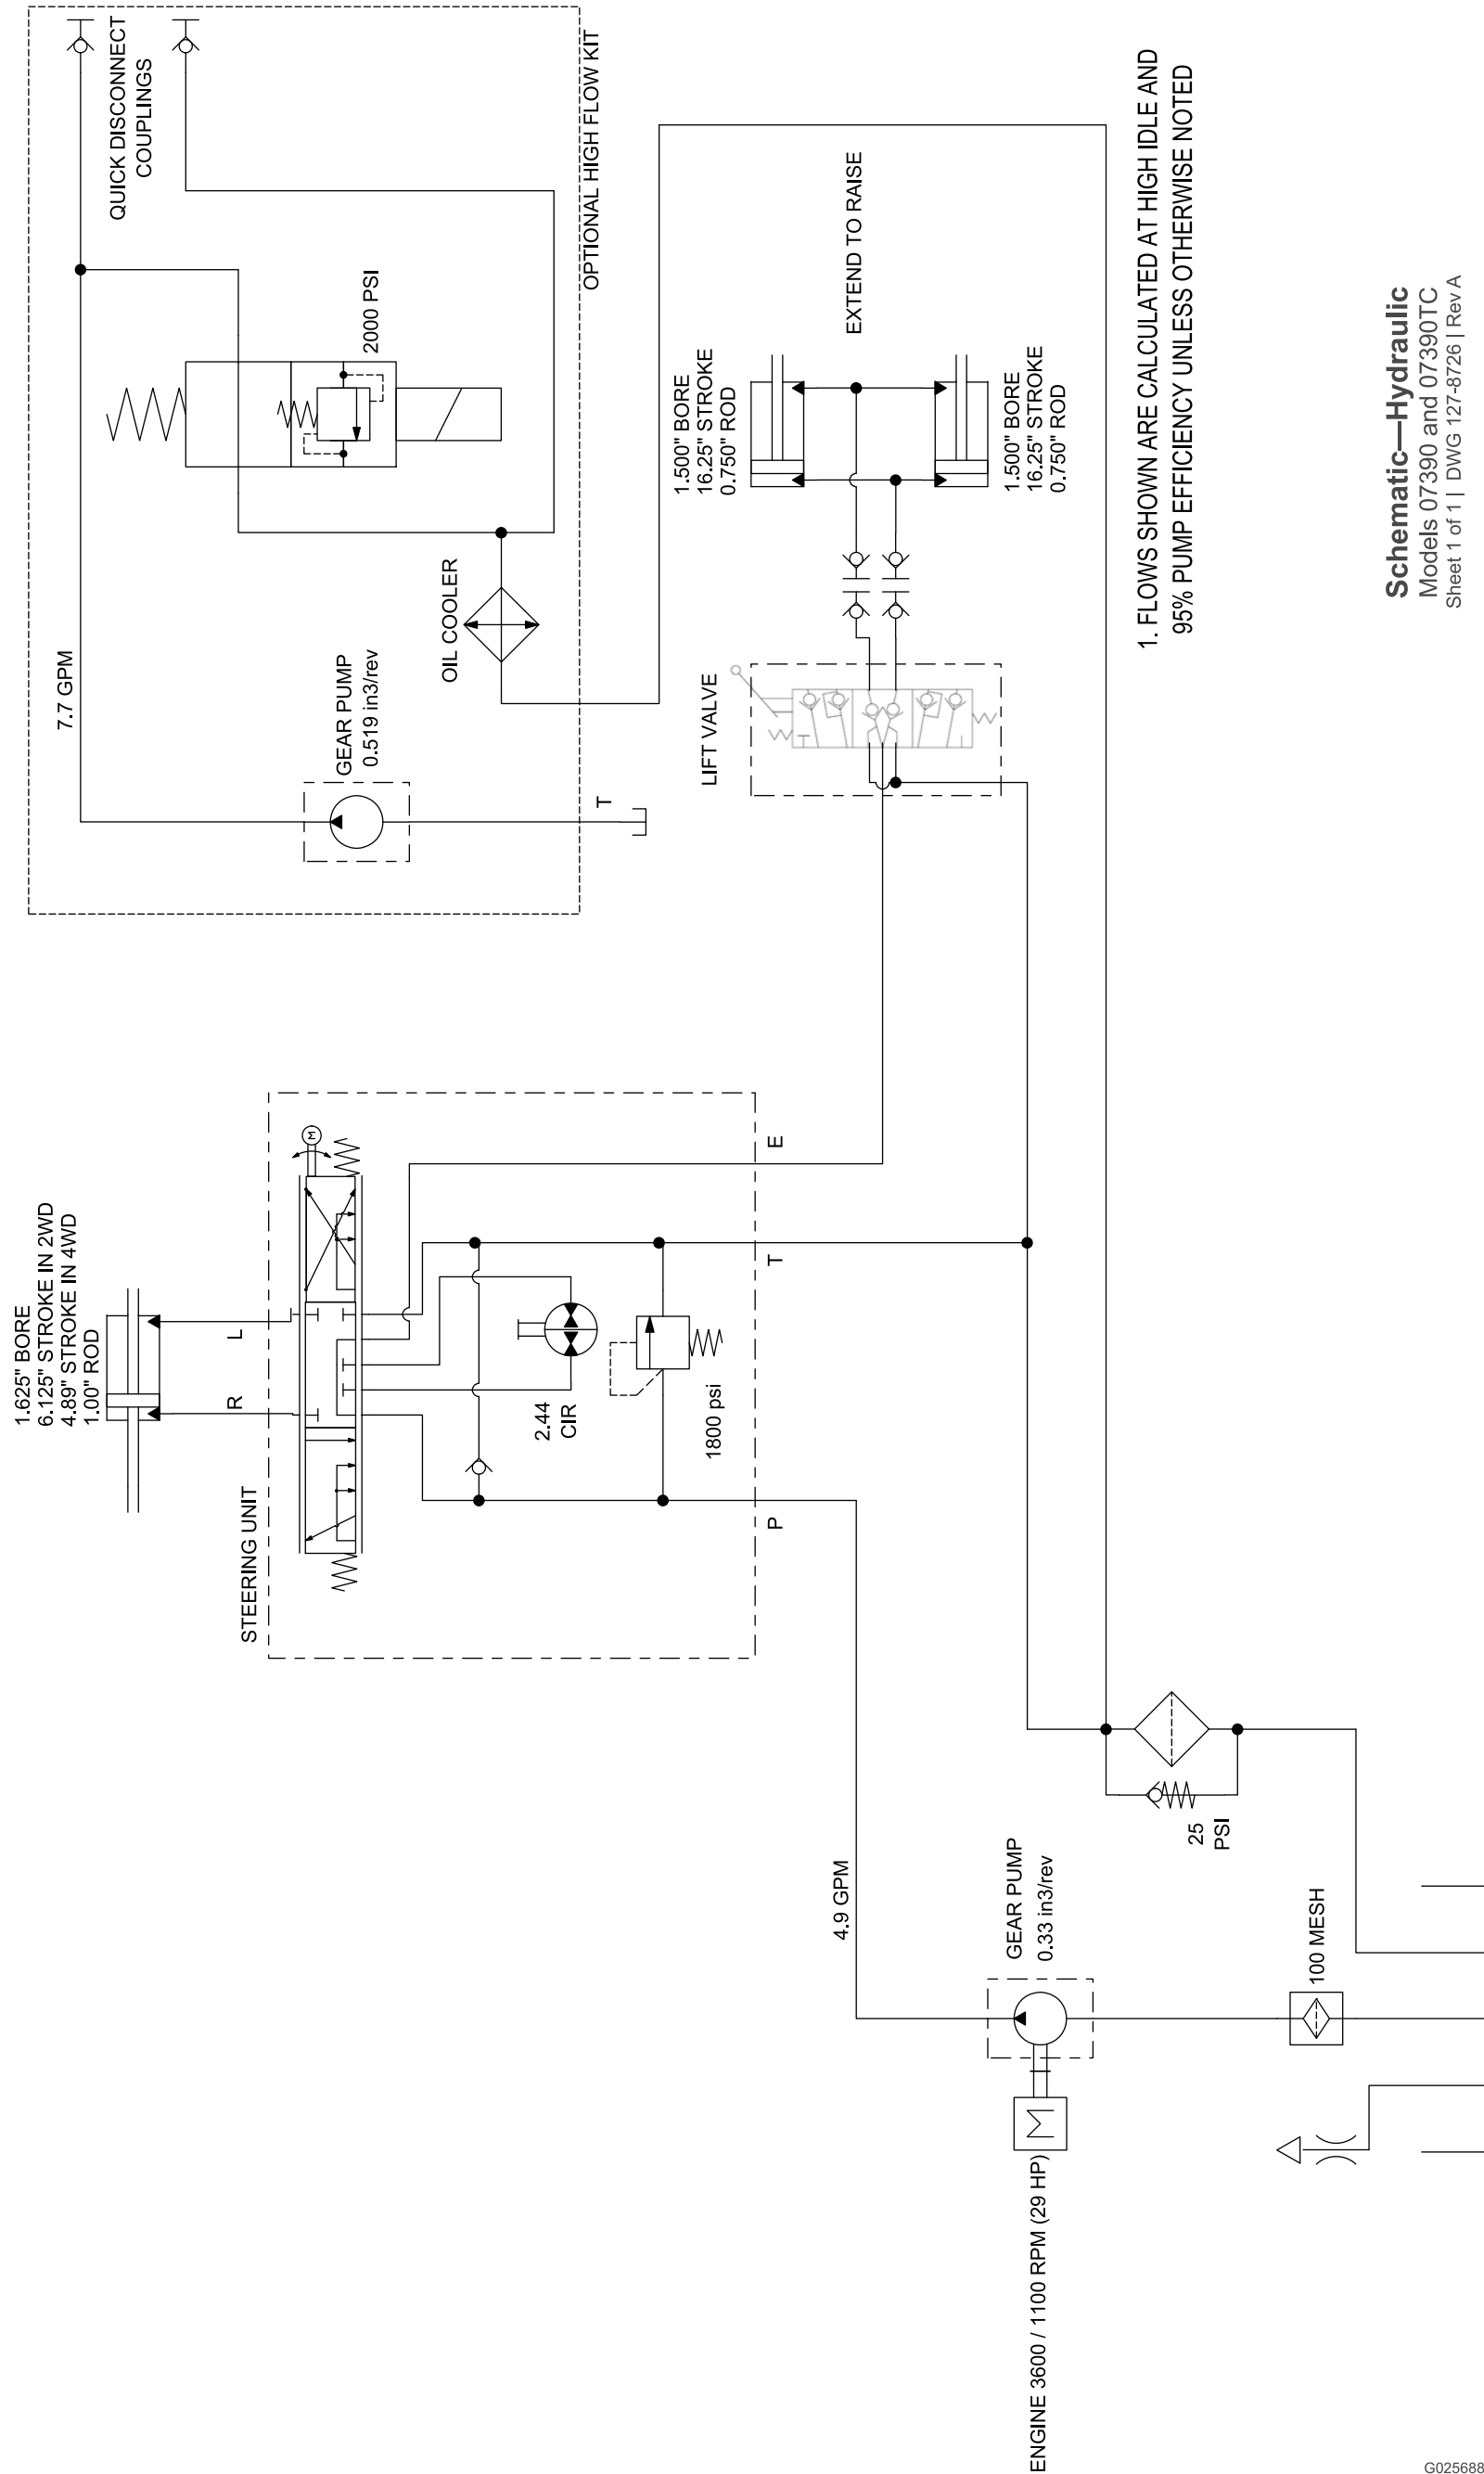

# Workman® HDX-Auto Utility Vehicle

Model No. 07390—Serial No. 314000001 and Up

Model No. 07390H—Serial No. 314000001 and Up

Model No. 07390TC—Serial No. 314000001 and Up

## Hydraulic Schematic

**Schematic—Hydraulic**  
 Models 07390 and 07390TC  
 Sheet 1 of 1 | DWG 127-8726 | Rev A

G025688