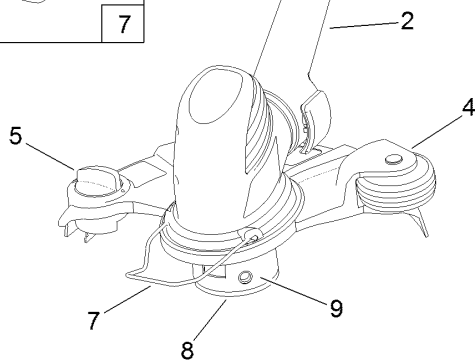

PPHTF: phillips pan head thread forming

PRH: phillips round head

PTH: phillips truss head

PTO: power-take-off

RH: right hand

ROPS: roll-over protection system

RRB: rear roller brush

SFH: slotted fillister head

SHH: slotted hex head

SHWH: slotted hex washer head

SPH: slotted pan head

SQH: square head

SRH: slotted round head

STD: standard

TAP: self tapping

TTH: torx truss head

Contents

12in Cordless Single-Line Trimmer Assembly 4
Attachments and Accessories 6

12in Cordless Single-Line Trimmer Assembly

12in Cordless Single-Line Trimmer Assembly (continued)

<i>Ref.</i>	<i>Part Number</i>	<i>Qty.</i>	<i>Description</i>	<i>Ref.</i>	<i>Part Number</i>	<i>Qty.</i>	<i>Description</i>
1	125-8290	1	Handle-Upper	8	125-8252	1	Cap-Retainer, Spool
2	131-0348	1	Lower Motor Housing ASM	9	88532A	1	Spool-Trimmer, 12 Inch
3	125-8261	1	Assist Handle ASM	10	125-8260	1	Bracket-Mount, Wall
4	131-0349	1	Grass Shield ASM	11	125-8259	2	Screw
5	125-8292	1	Knob-Saver, Power	12	88506A	1	Battery-Li-Ion, 24V, 2.0Ah
6	125-8293	1	Screw	13	88503A	1	Charger-24V, Li-Ion Battery
7	125-8251	1	Clip-Guide, Edger				