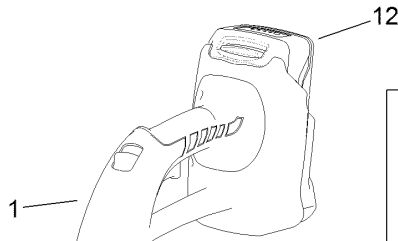

SHH: slotted hex head

SHWH: slotted hex washer head

SPH: slotted pan head

SQH: square head

SRH: slotted round head

STD: standard

TAP: self tapping

TTH: torx truss head

Contents

12in Cordless Single-Line Trimmer Assembly 4
Attachments and Accessories 6

12in Cordless Single-Line Trimmer Assembly

12in Cordless Single-Line Trimmer Assembly (continued)

<i>Ref.</i>	<i>Part Number</i>	<i>Qty.</i>	<i>Description</i>	<i>Ref.</i>	<i>Part Number</i>	<i>Qty.</i>	<i>Description</i>
1	125-8290	1	Handle-Upper	8	125-8252	1	Cap-Retainer, Spool
2	131-0348	1	Lower Motor Housing ASM	9	88532A	1	Spool-Trimmer, 12 Inch
3	125-8261	1	Assist Handle ASM	10	125-8260	1	Bracket-Mount, Wall
4	131-0349	1	Grass Shield ASM	11	125-8259	2	Screw
5	125-8292	1	Knob-Saver, Power	12	88506A	1	Battery-Li-Ion, 24V, 2.0Ah
6	125-8293	1	Screw	13	88503A	1	Charger-24V, Li-Ion Battery
7	125-8251	1	Clip-Guide, Edger				