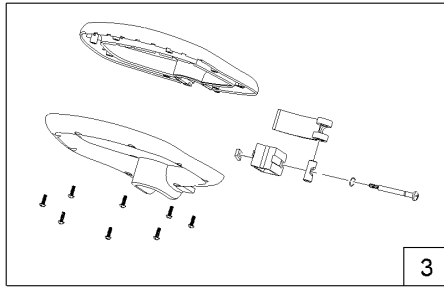

SHH: slotted hex head

SHWH: slotted hex washer head

SPH: slotted pan head

SQH: square head

SRH: slotted round head

STD: standard

TAP: self tapping

TTH: torx truss head

Contents

12in Cordless Single-Line Trimmer Assembly 4
Attachments and Accessories 6

12in Cordless Single-Line Trimmer Assembly

12in Cordless Single-Line Trimmer Assembly (continued)

<i>Ref.</i>	<i>Part Number</i>	<i>Qty.</i>	<i>Description</i>	<i>Ref.</i>	<i>Part Number</i>	<i>Qty.</i>	<i>Description</i>
1	125-8290	1	Handle-Upper	8	125-8252	1	Cap-Retainer, Spool
2	131-0348	1	Lower Motor Housing ASM	9	88532A	1	Spool-Trimmer, 12 Inch
3	125-8261	1	Assist Handle ASM	10	125-8260	1	Bracket-Mount, Wall
4	131-0349	1	Grass Shield ASM	11	125-8259	2	Screw
5	125-8292	1	Knob-Saver, Power	12	88506A	1	Battery-Li-Ion, 24V, 2.0Ah
6	125-8293	1	Screw	13	88503A	1	Charger-24V, Li-Ion Battery
7	125-8251	1	Clip-Guide, Edger				