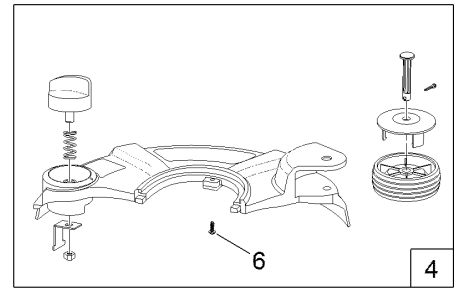

SHH: slotted hex head

SHWH: slotted hex washer head

SPH: slotted pan head

SQH: square head

SRH: slotted round head

STD: standard

TAP: self tapping

TTH: torx truss head

Contents

12in Cordless Single-Line Trimmer Assembly 4
Attachments and Accessories 6

12in Cordless Single-Line Trimmer Assembly

12in Cordless Single-Line Trimmer Assembly (continued)

<i>Ref.</i>	<i>Part Number</i>	<i>Qty.</i>	<i>Description</i>	<i>Ref.</i>	<i>Part Number</i>	<i>Qty.</i>	<i>Description</i>
1	125-8290	1	Handle-Upper	8	125-8252	1	Cap-Retainer, Spool
2	131-0348	1	Lower Motor Housing ASM	9	88532A	1	Spool-Trimmer, 12 Inch
3	125-8261	1	Assist Handle ASM	10	125-8260	1	Bracket-Mount, Wall
4	131-0349	1	Grass Shield ASM	11	125-8259	2	Screw
5	125-8292	1	Knob-Saver, Power	12	88506A	1	Battery-Li-Ion, 24V, 2.0Ah
6	125-8293	1	Screw	13	88503A	1	Charger-24V, Li-Ion Battery
7	125-8251	1	Clip-Guide, Edger				