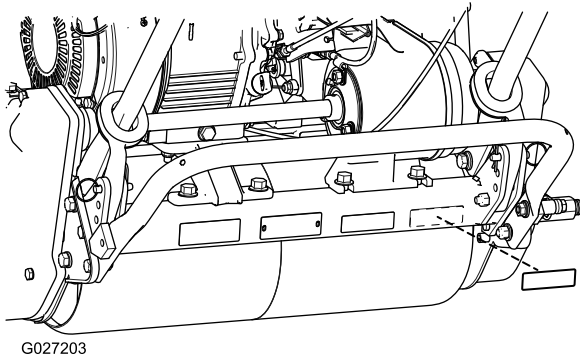

Greensmaster® 800, 1000, 1010, 1600, and 1610 Mower

Model No. 04038—Serial No. 314004001 and Up

Model No. 04039—Serial No. 314004001 and Up

Model No. 04054—Serial No. 314004001 and Up

Model No. 04055—Serial No. 314004001 and Up

Model No. 04056—Serial No. 314004001 and Up

Installation Instructions

If you are preparing the machine for use in the European Union, affix decal number 131-6191 to the machine as follows:

1. Clean the area where the new decal will go (Figure 1).
2. Remove the backing from and place decal 131-6191 as shown in Figure 1, ensuring that it is securely adhered to the machine.

Figure 1